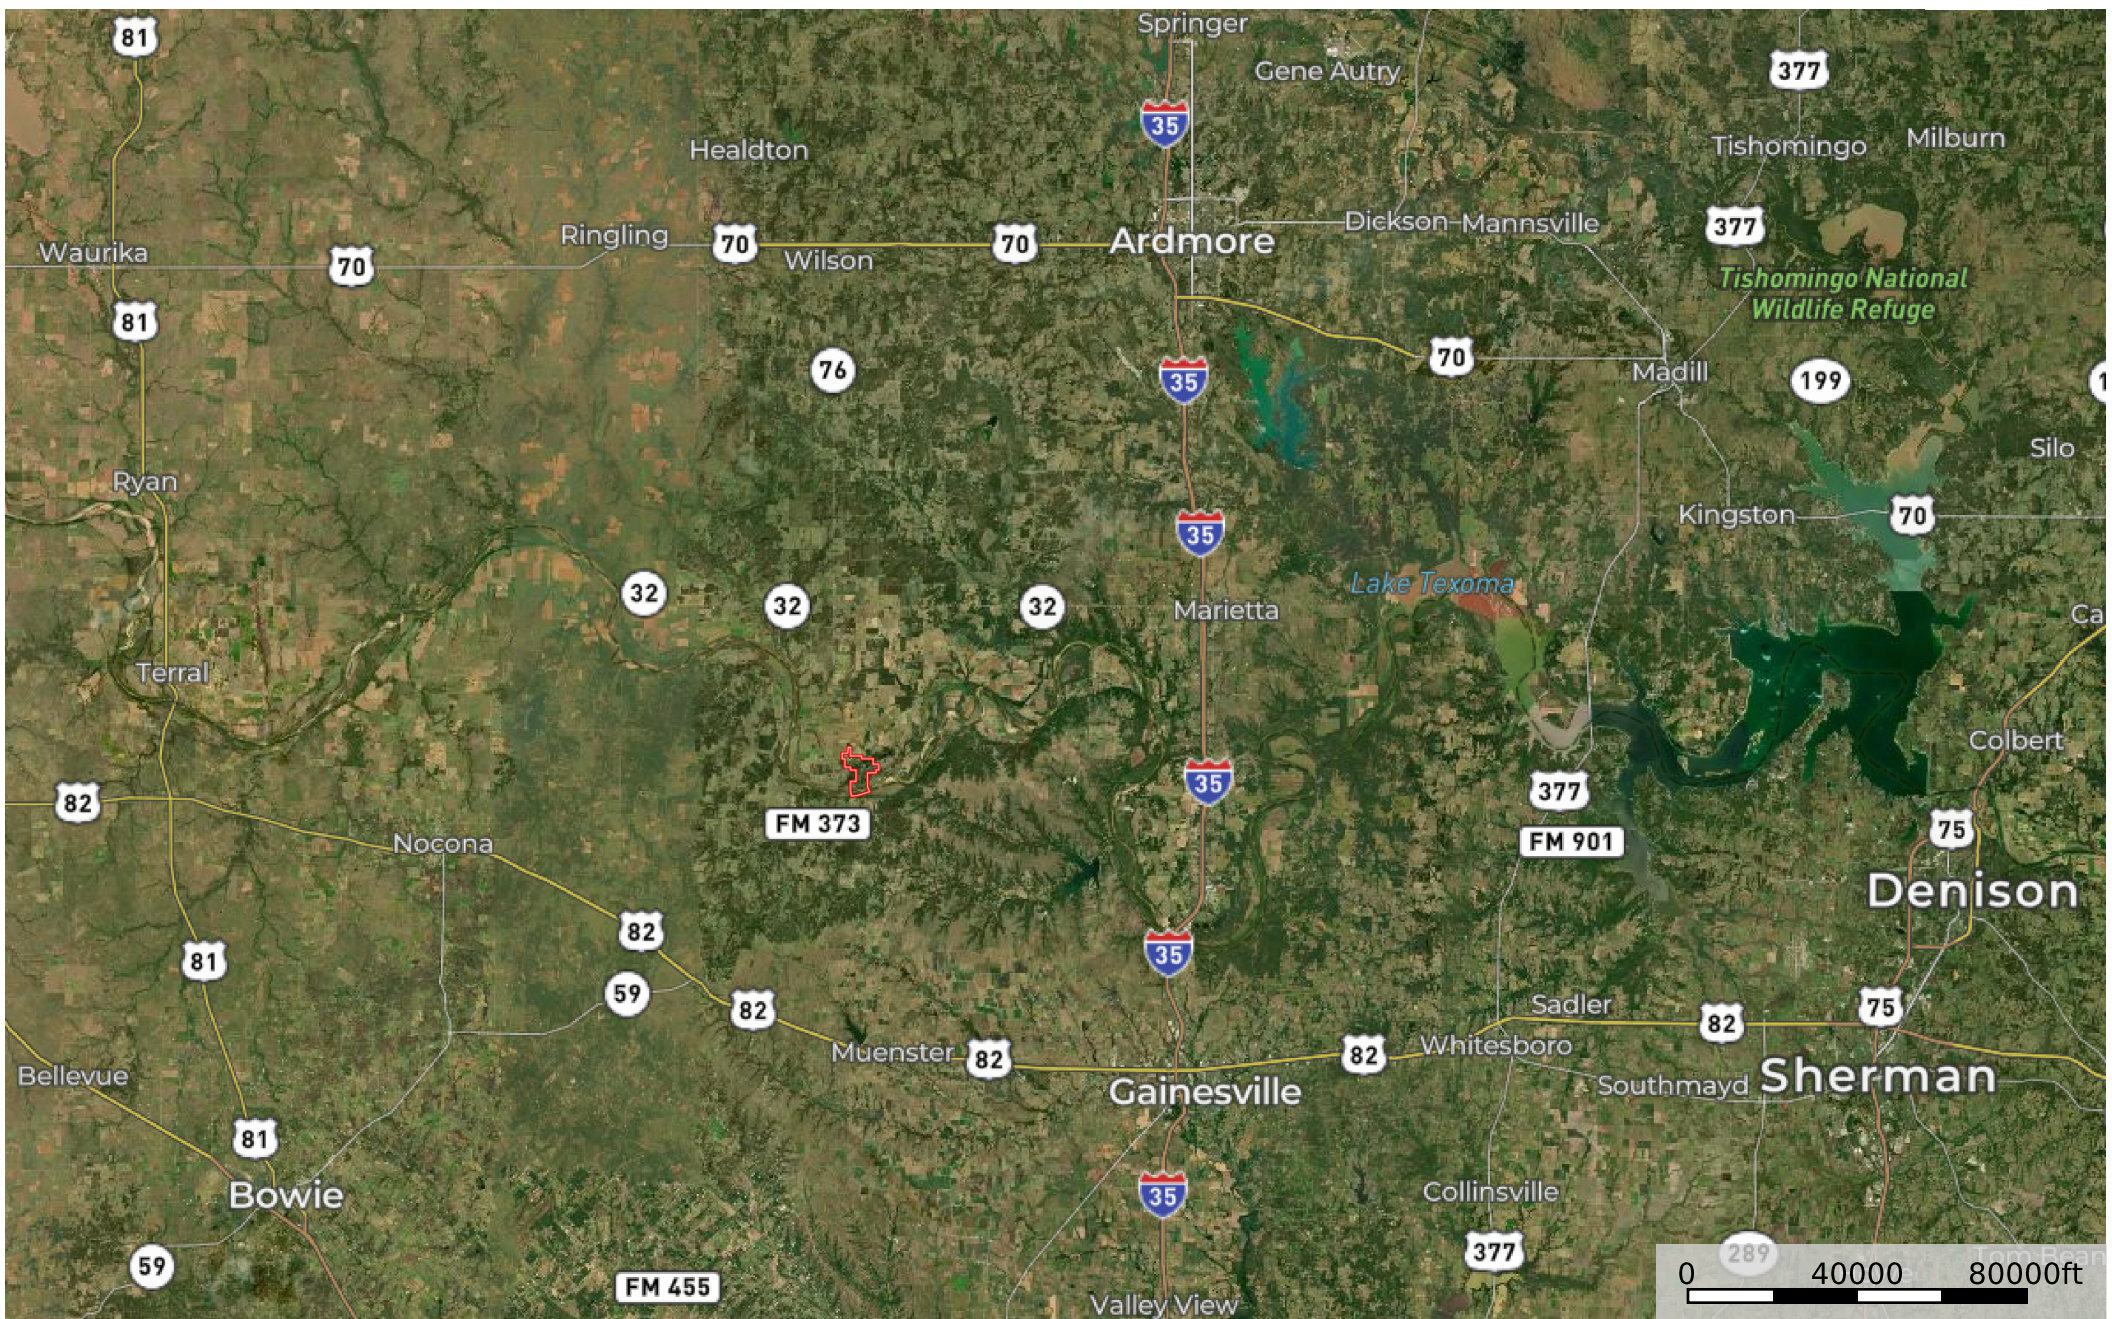

Saddler Bend Ranch 1030

Love County, Oklahoma, 1030 AC +/-

 Boundary