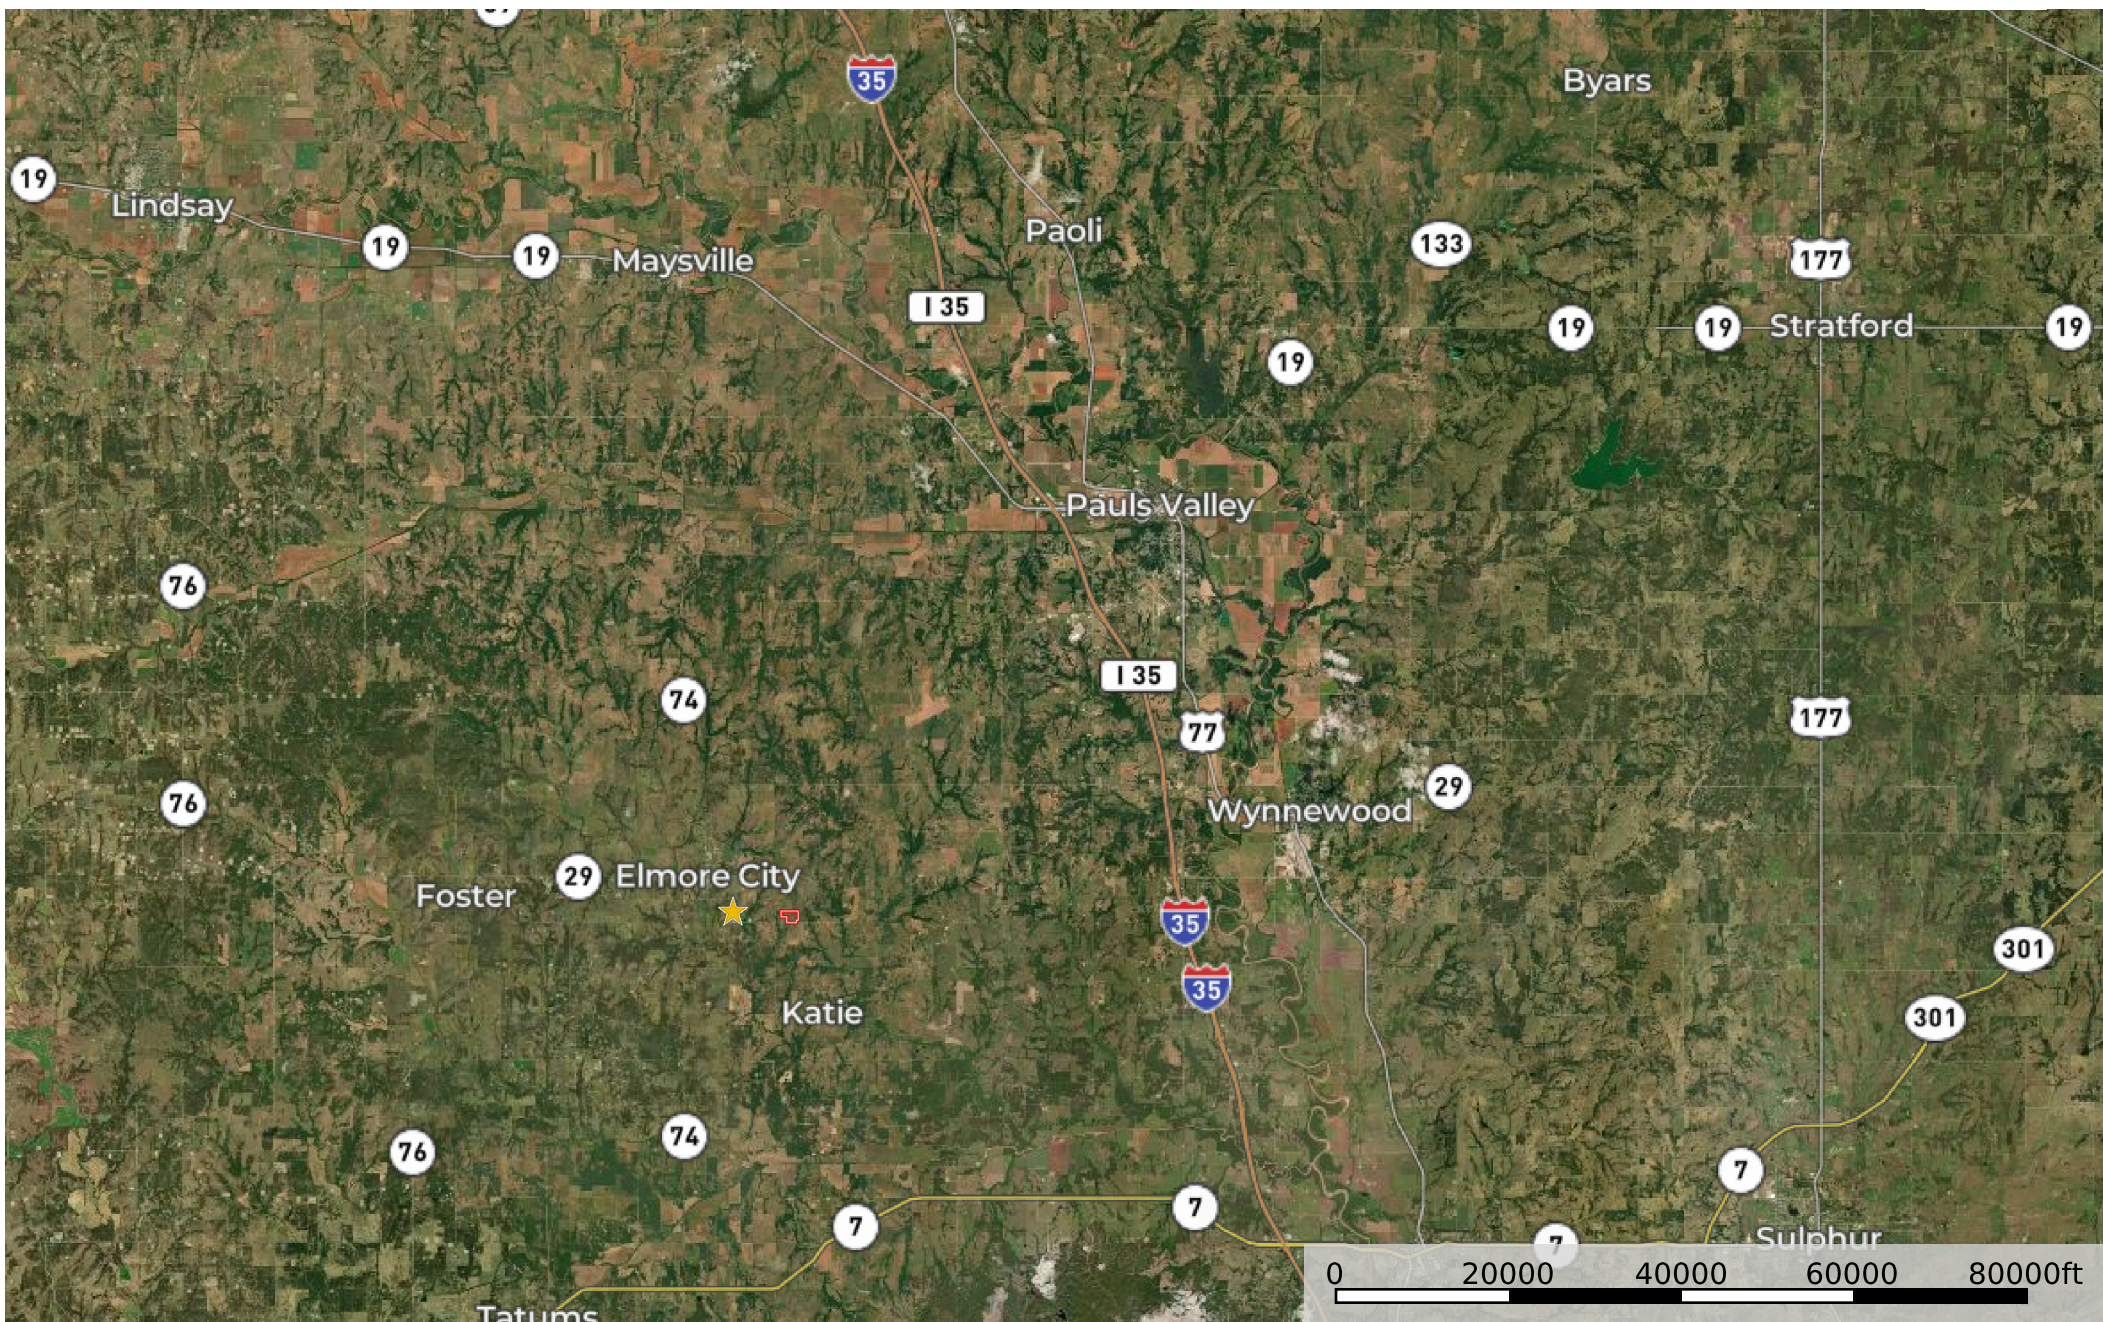

# Garvin County 48

Garvin County, Oklahoma, 48 AC +/-

★ Star 1    □ Boundary