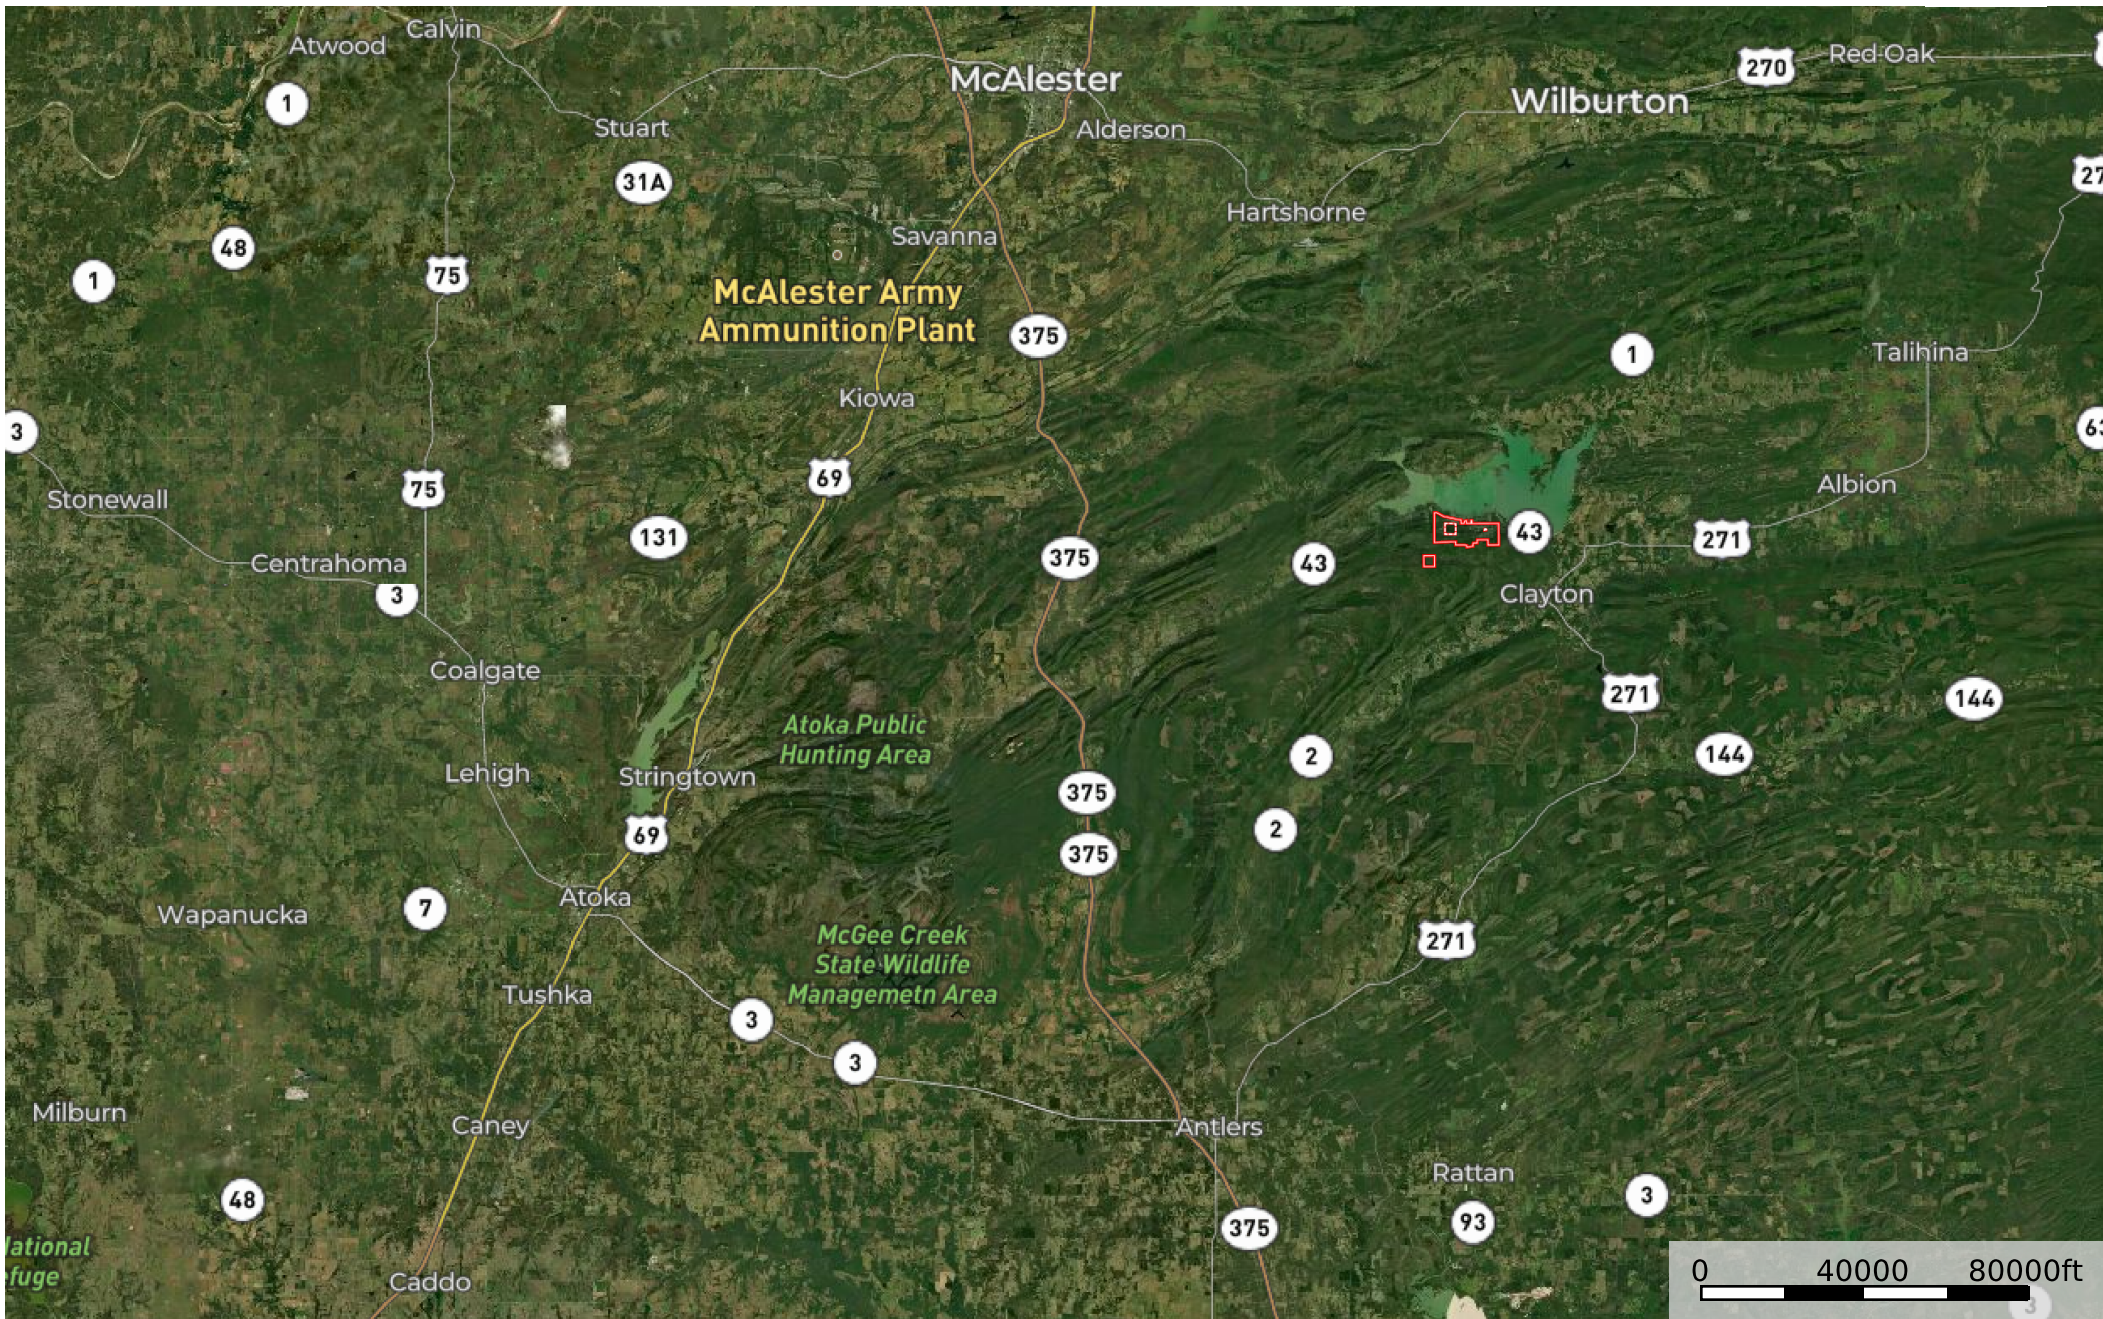

Eagles Nest Ranch 2000
Pushmataha County, Oklahoma, 2000 AC +/-

Boundary Boundary