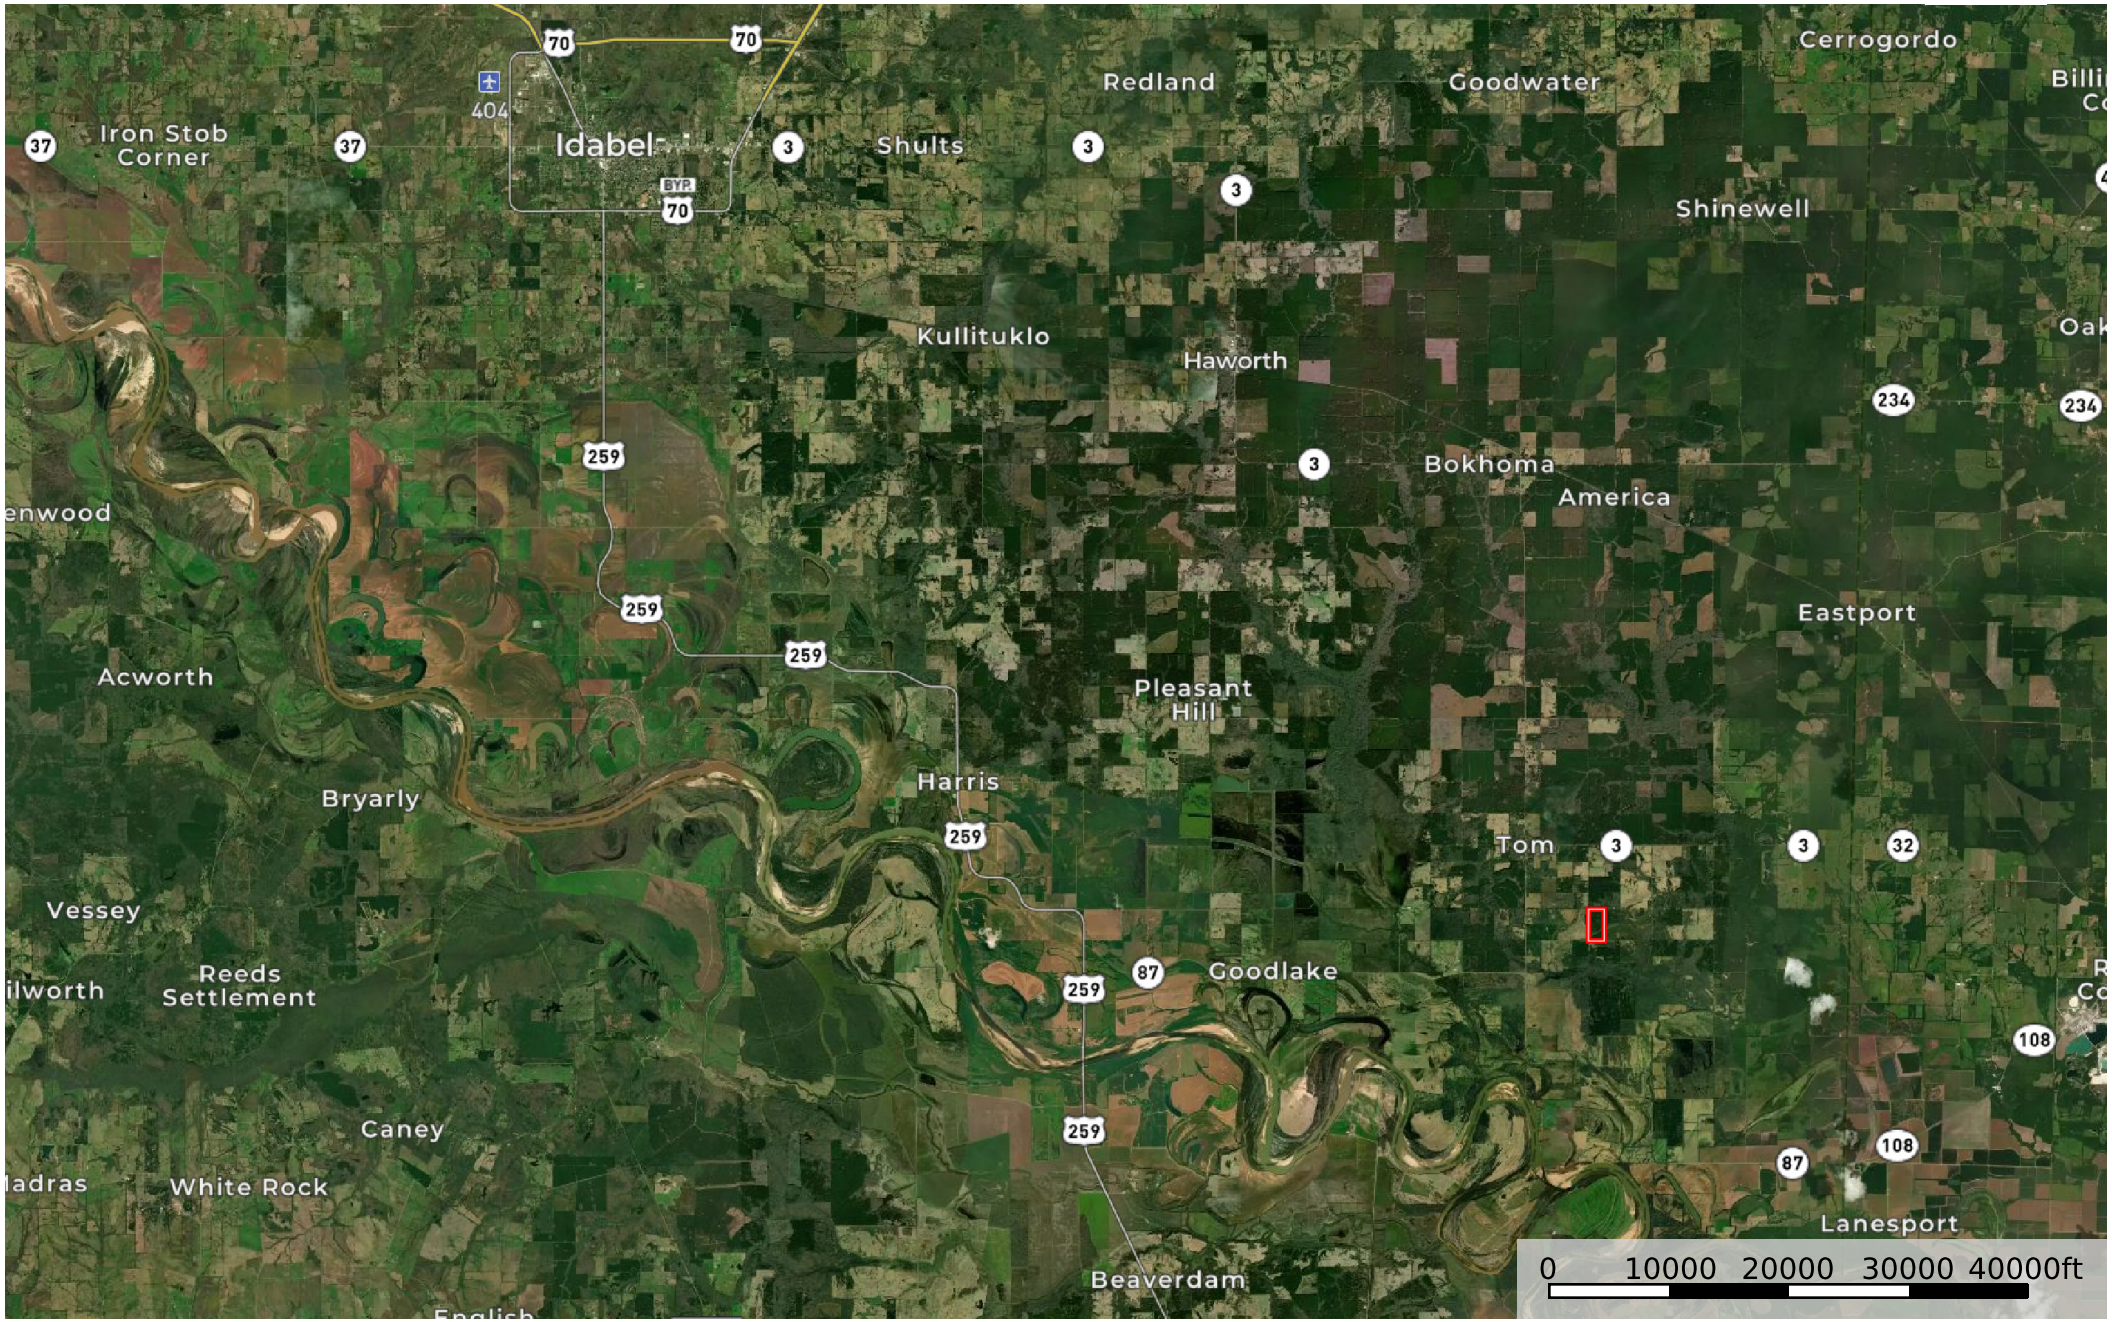

Pine Creek Tree Plantation 80

McCurtain County, Oklahoma, 80 AC +/-

 Boundary