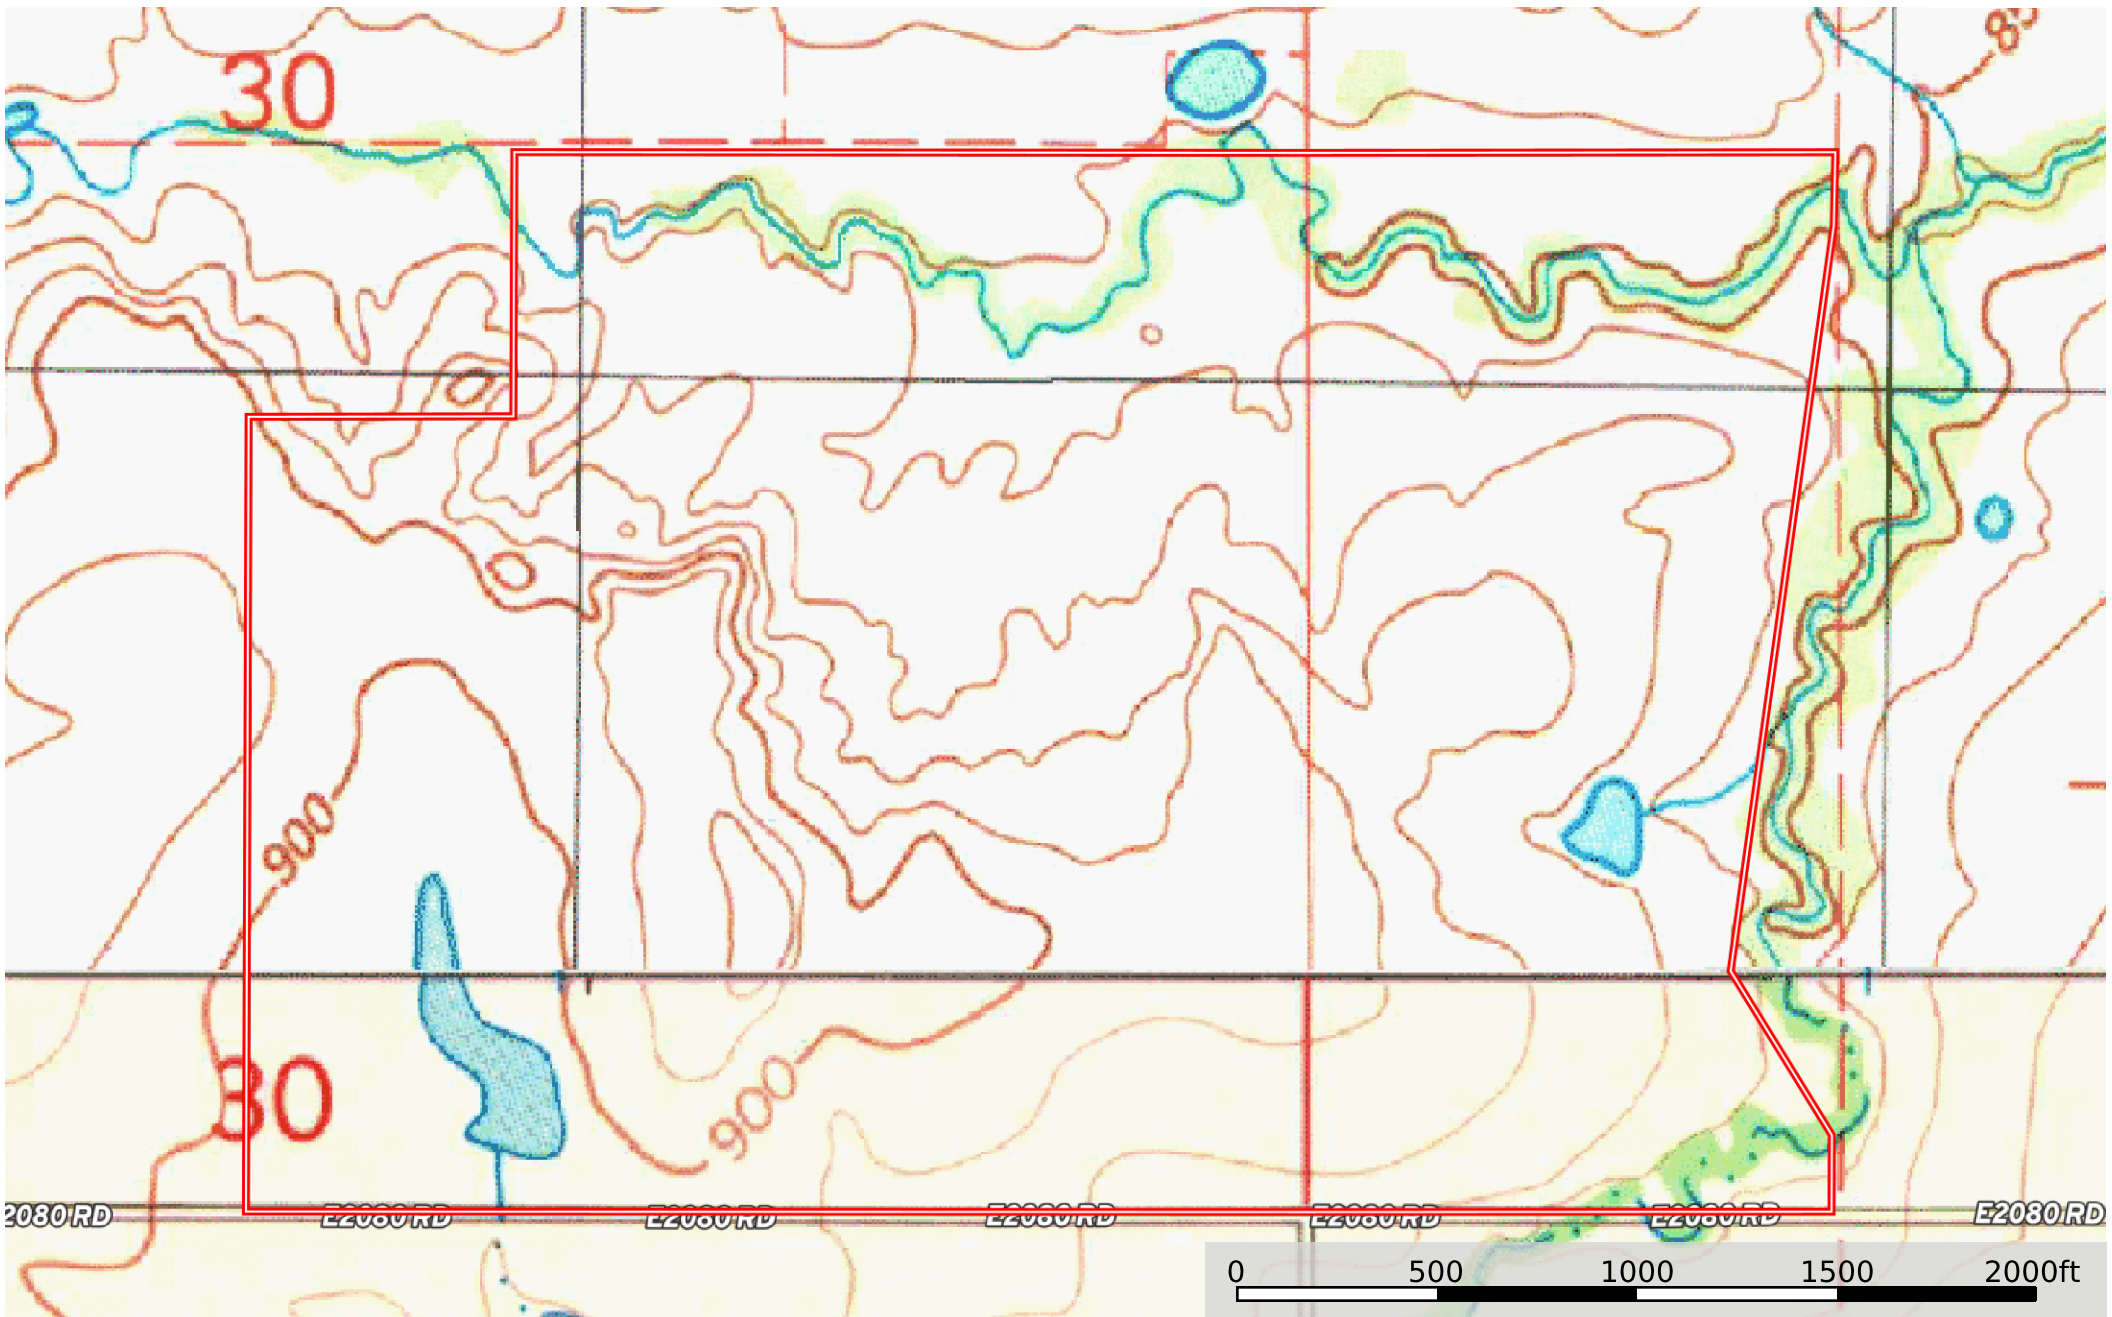

Mesquite Plateau Ranch 223
Jefferson County, Oklahoma, 223 AC +/-

 Boundary