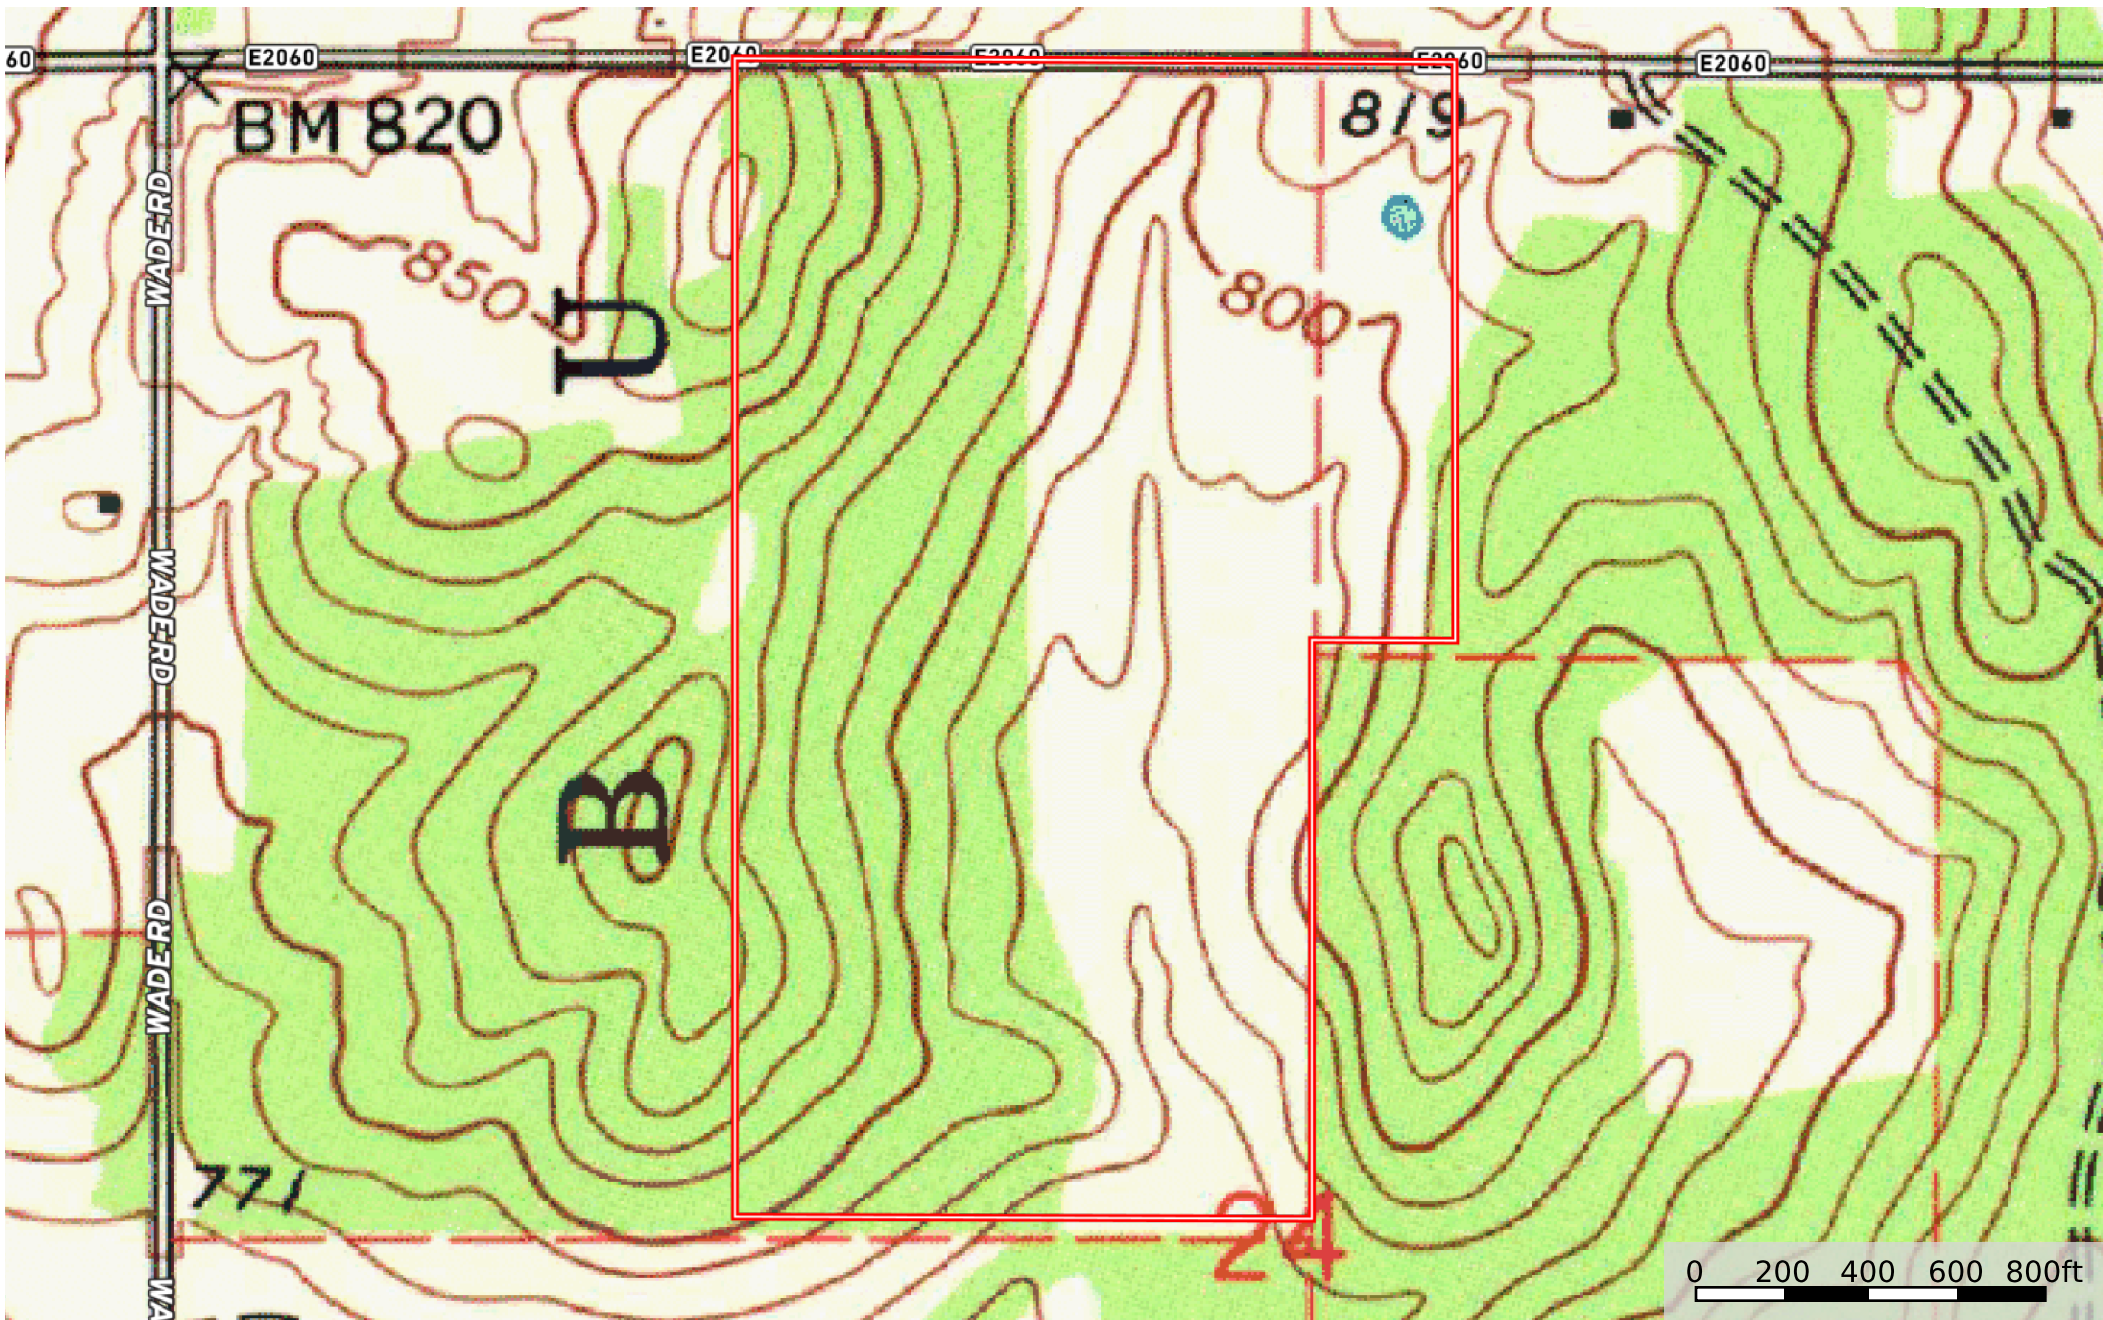

Grey Duck Ranch 90  
Love County, Oklahoma, 90 AC +/-

 Boundary