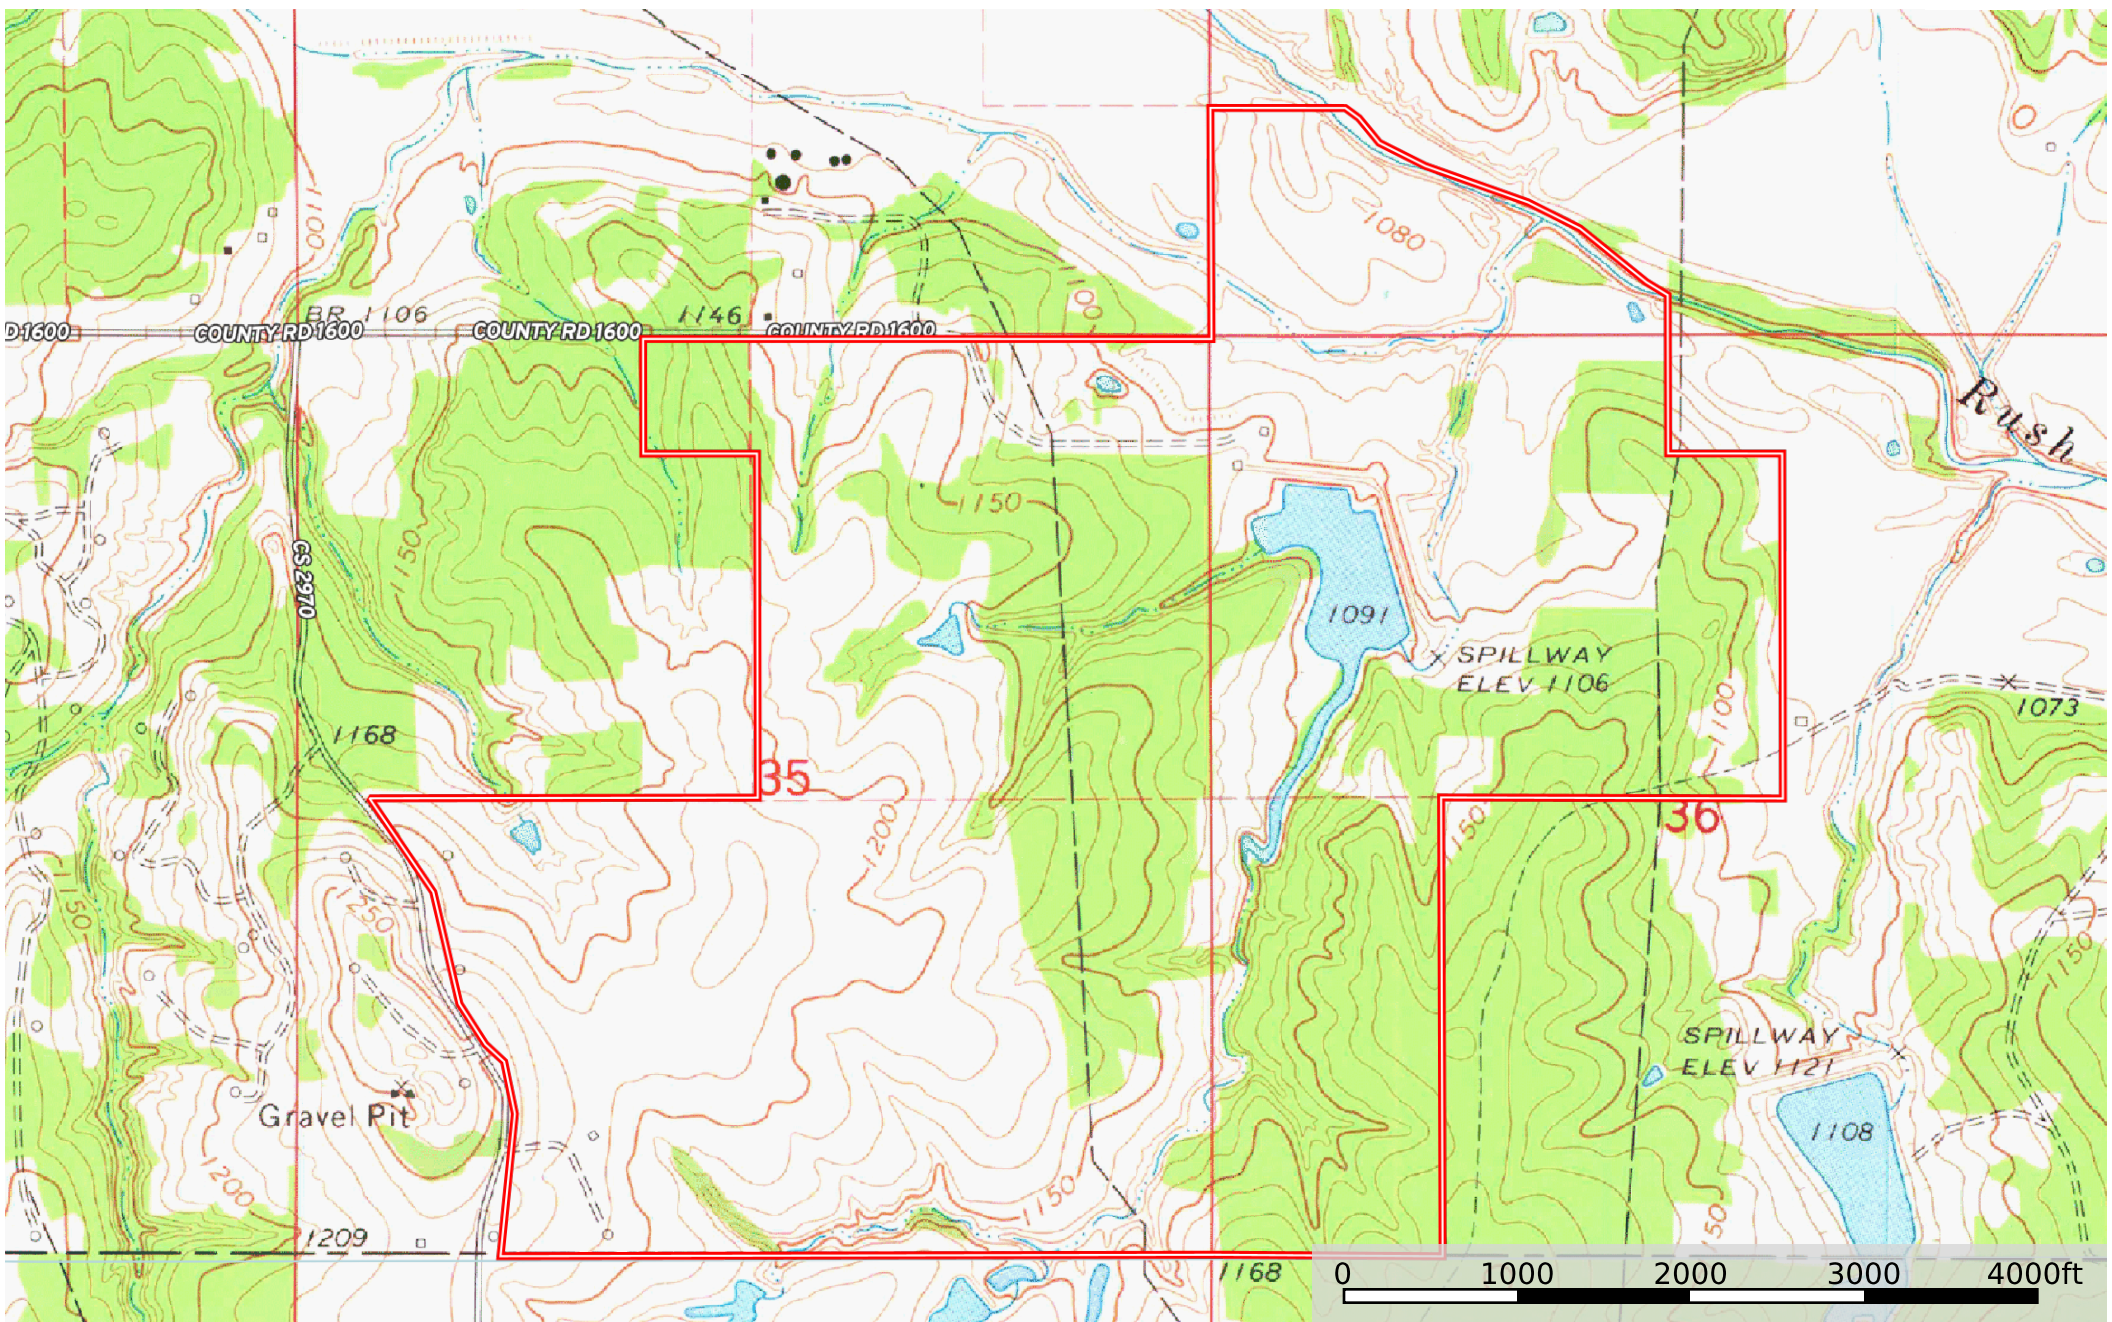

The Lake on Rush Creek 759

Grady County, Oklahoma, 759 AC +/-

 Boundary