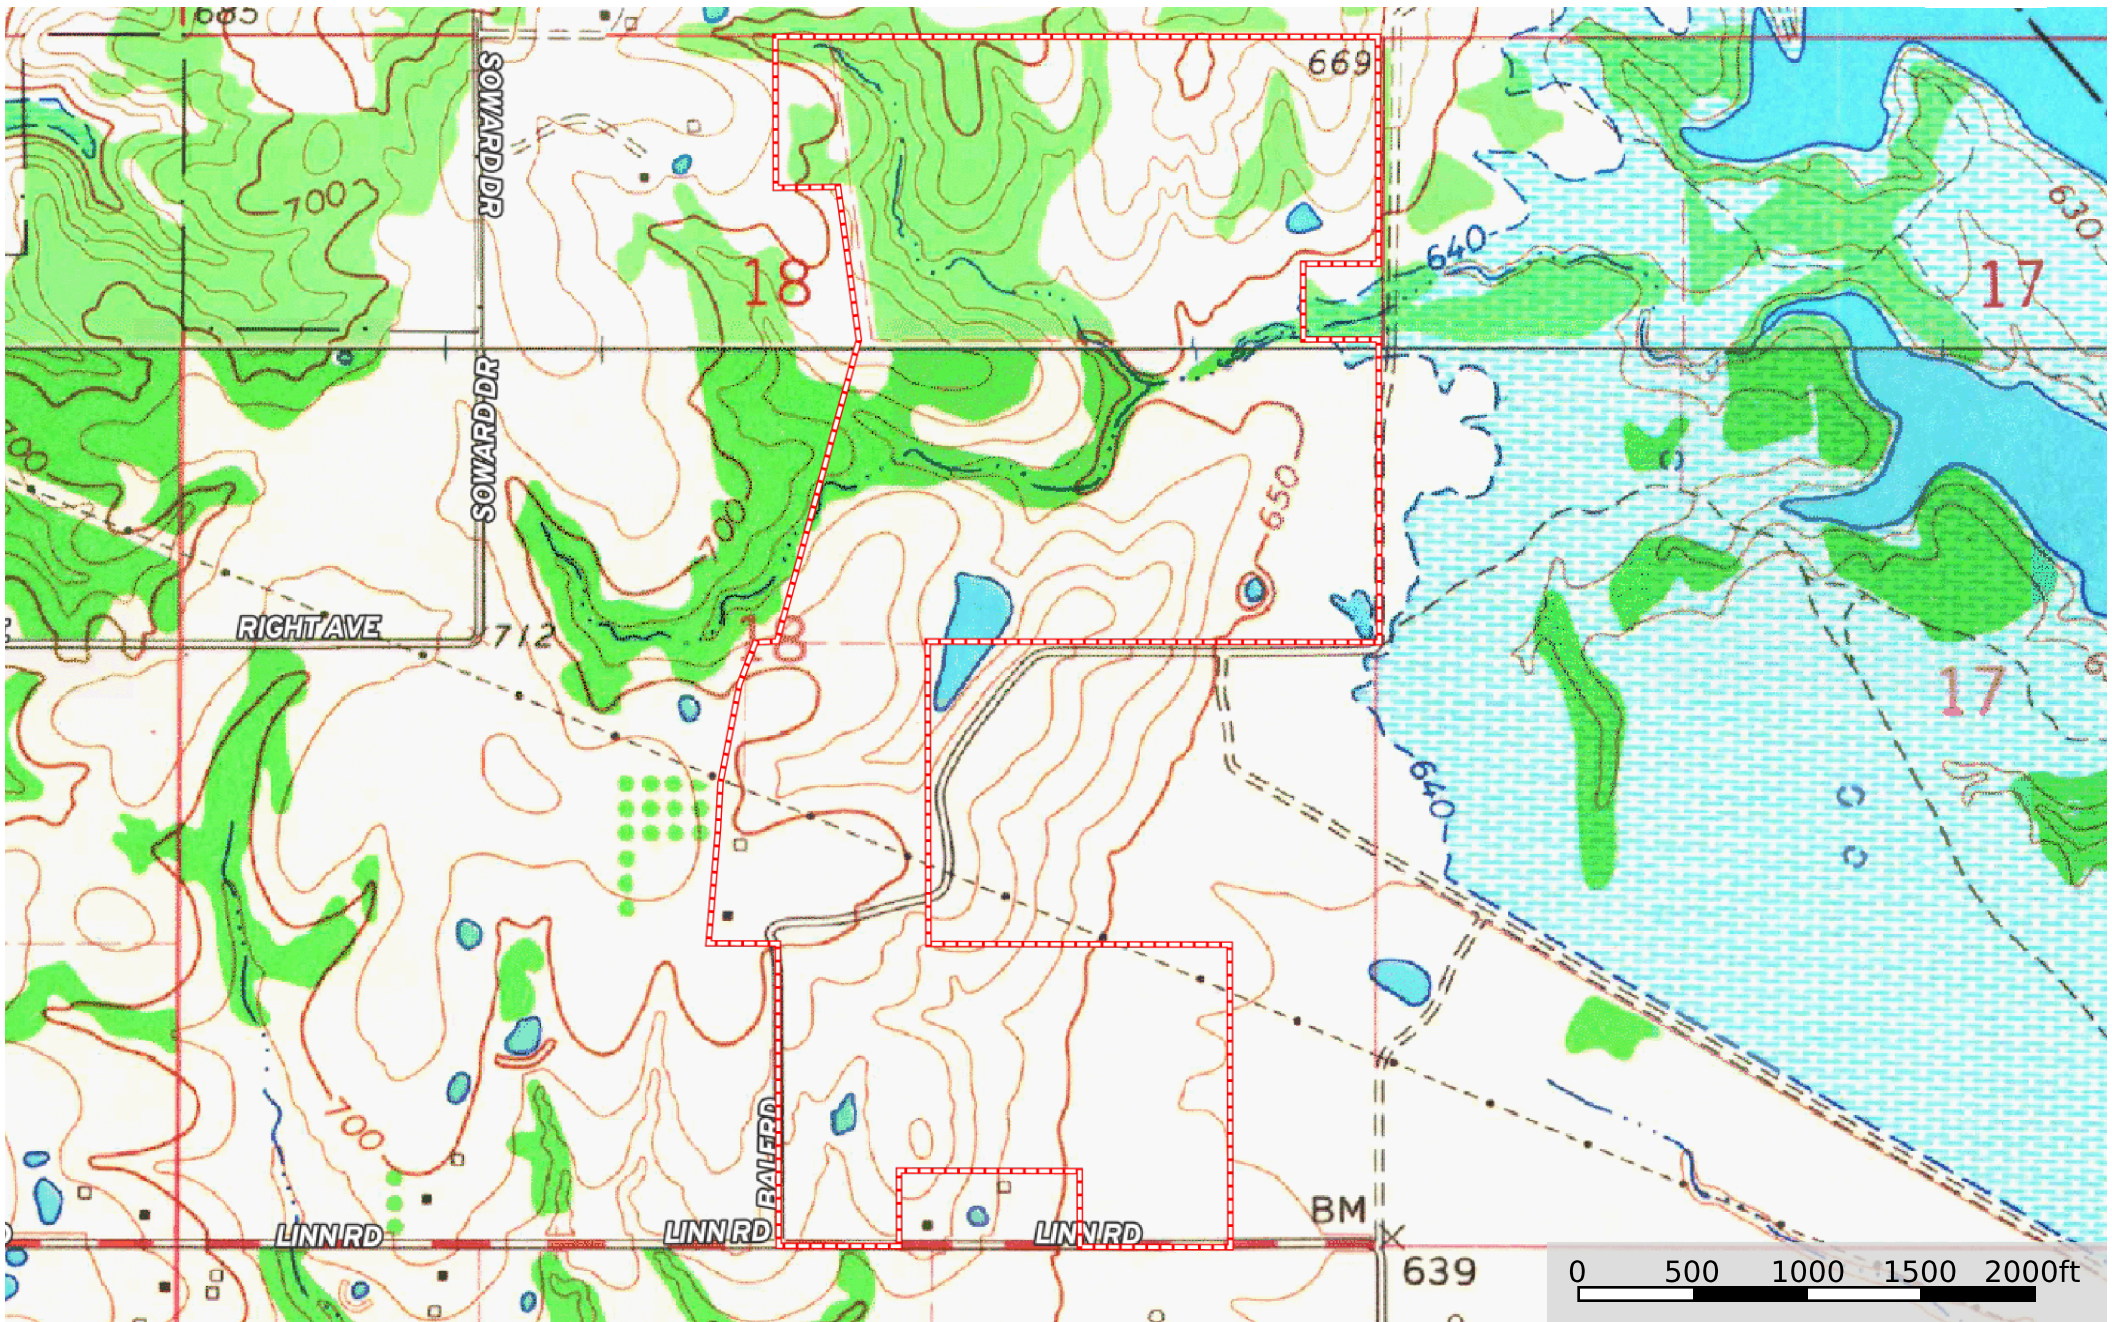

Texoma Ranch 228
Marshall County, Oklahoma, 228 AC +/-

 Boundary