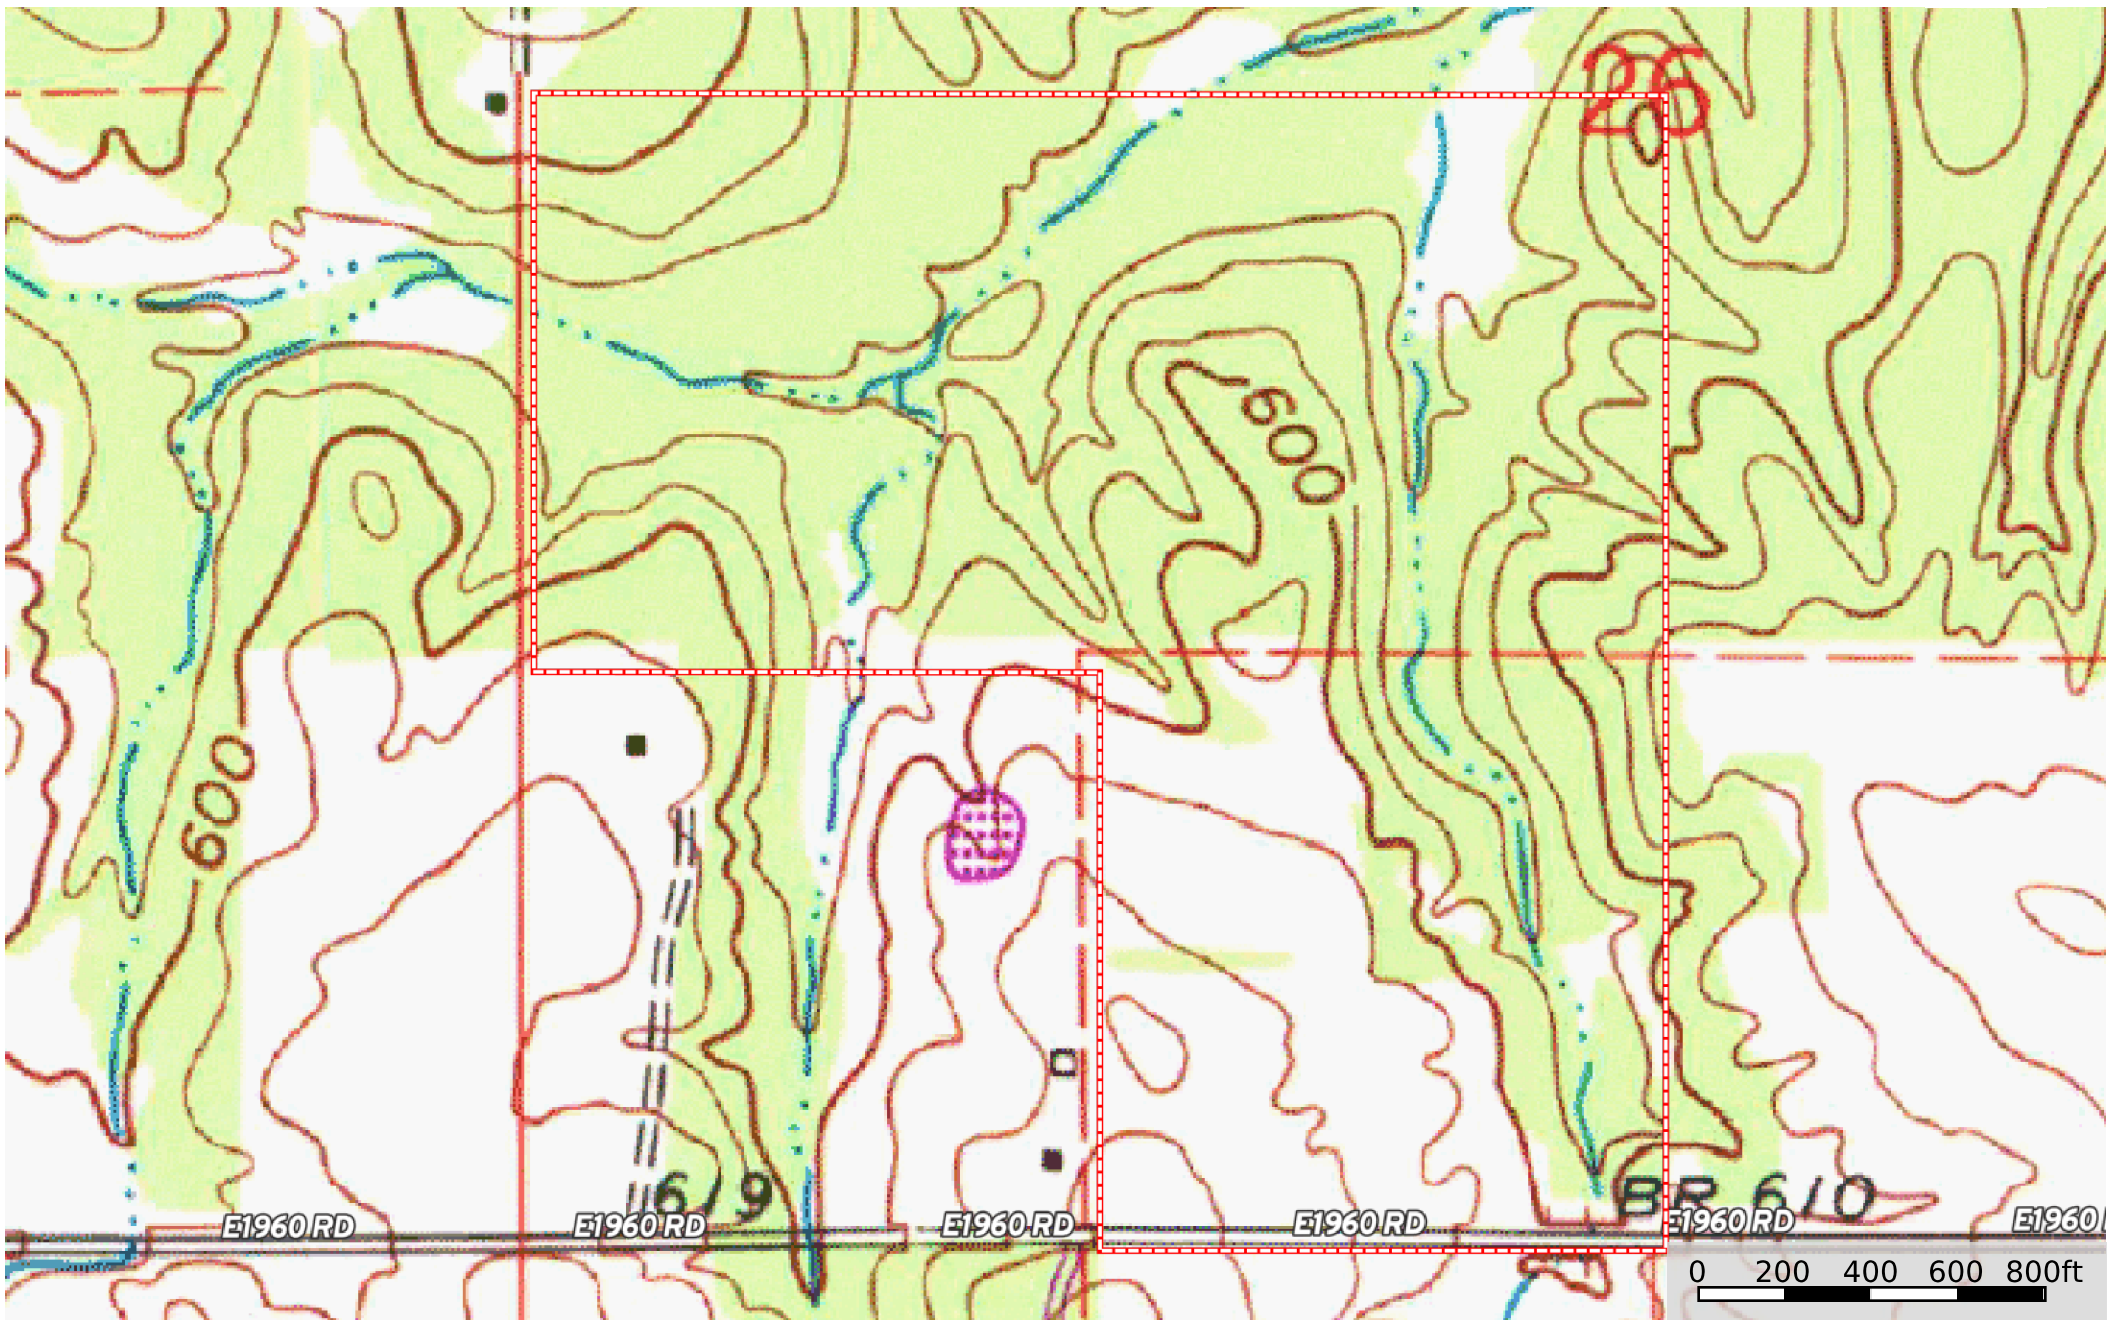

Antlers Springs Ranch 120

Pushmataha County, Oklahoma, 120 AC +/-

 Boundary