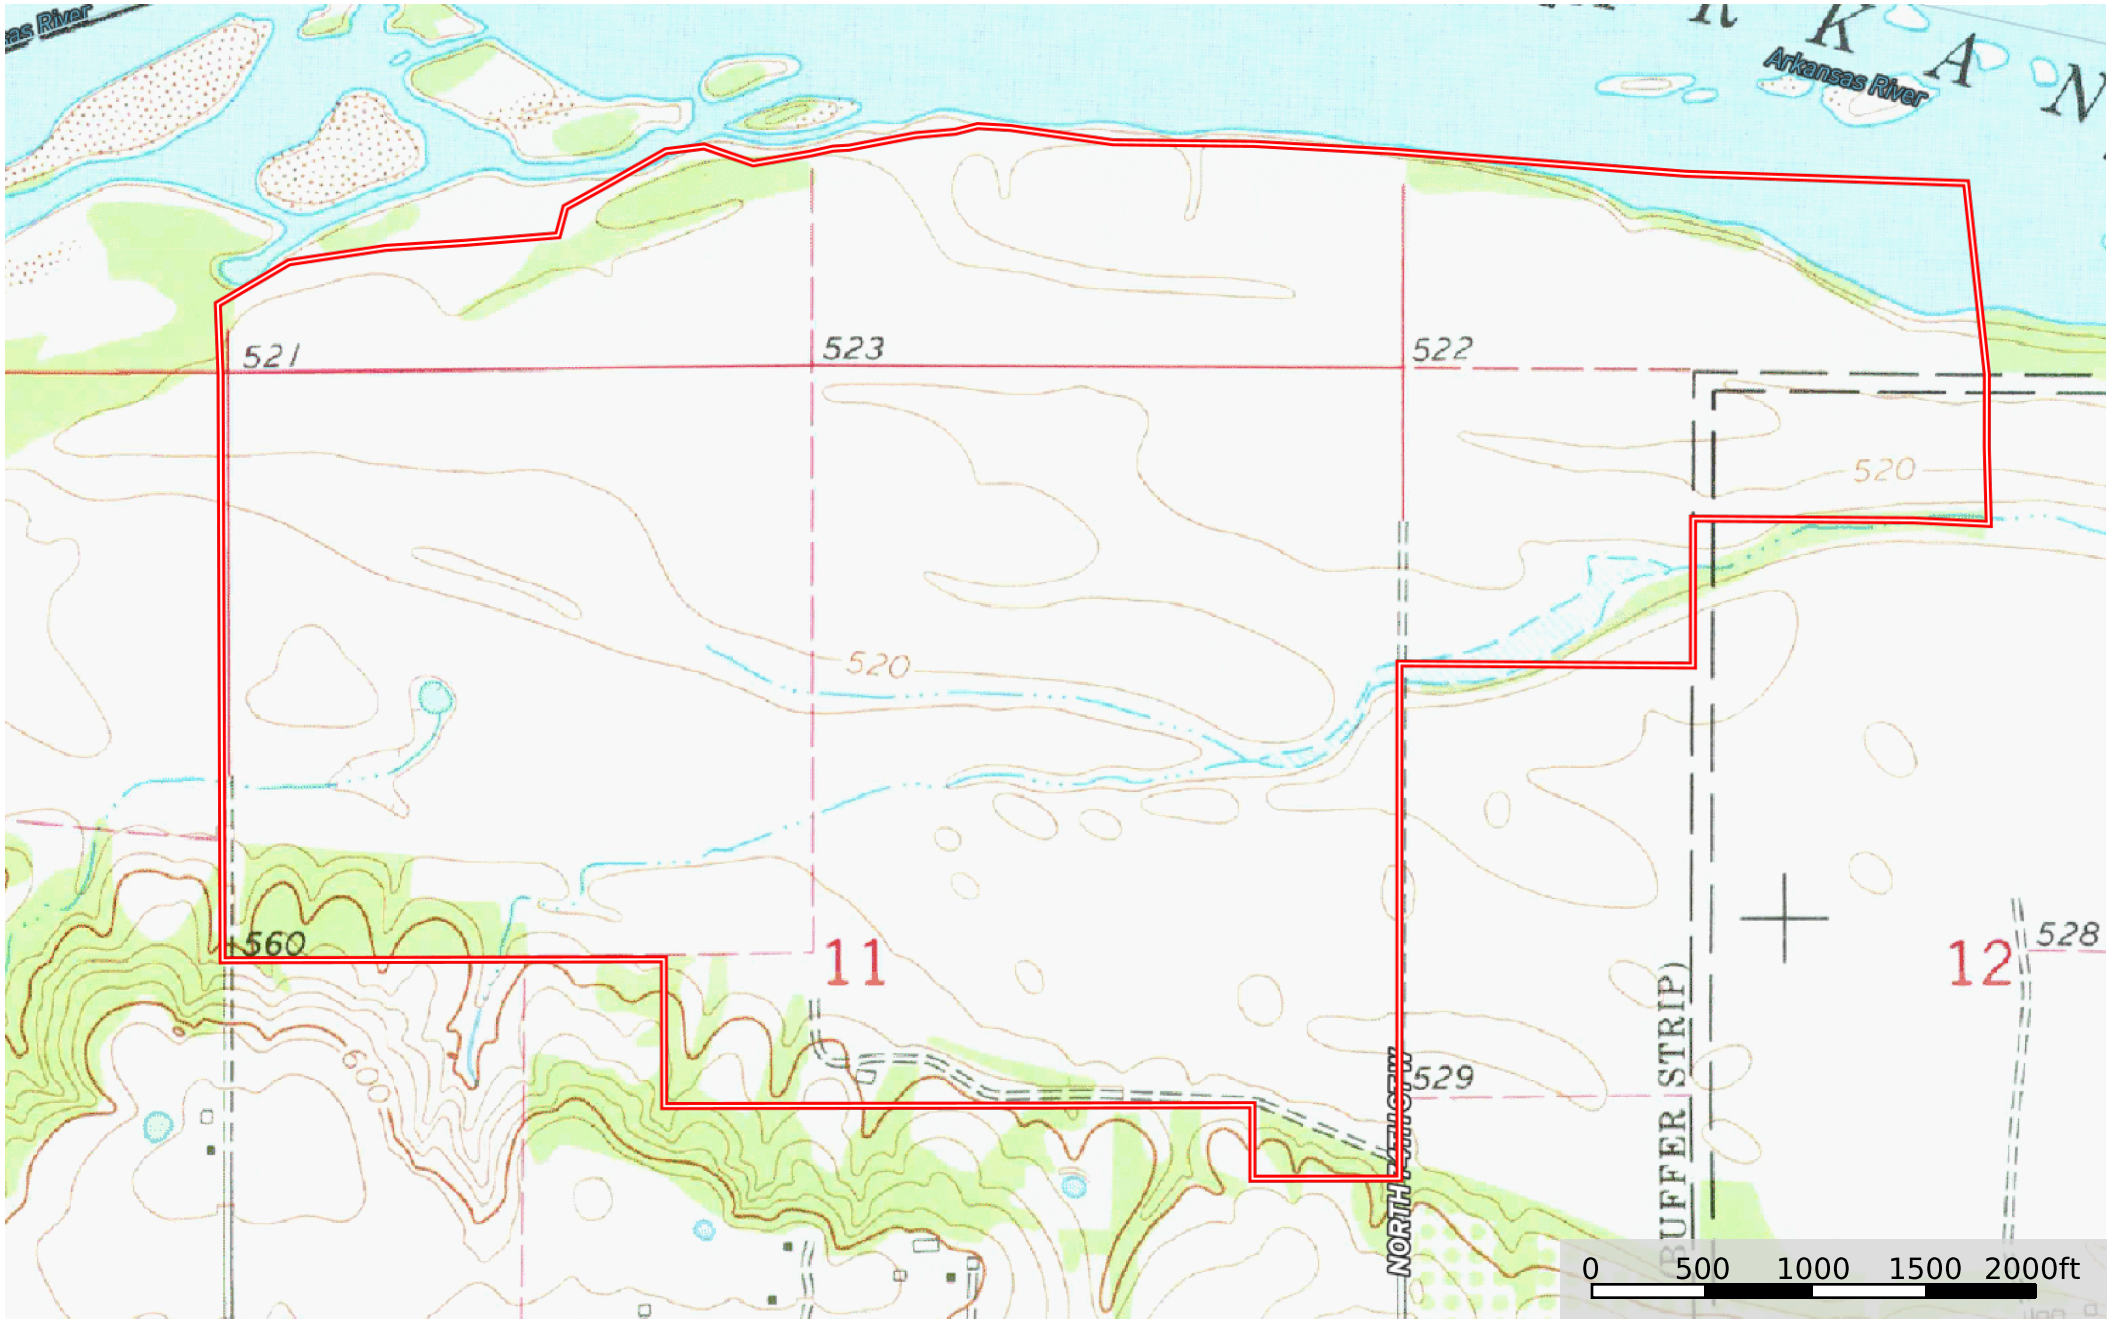

# Arkansas River View Farm +/- 591 Acres

Muskogee County, Oklahoma, 591 AC +/-

 Boundary