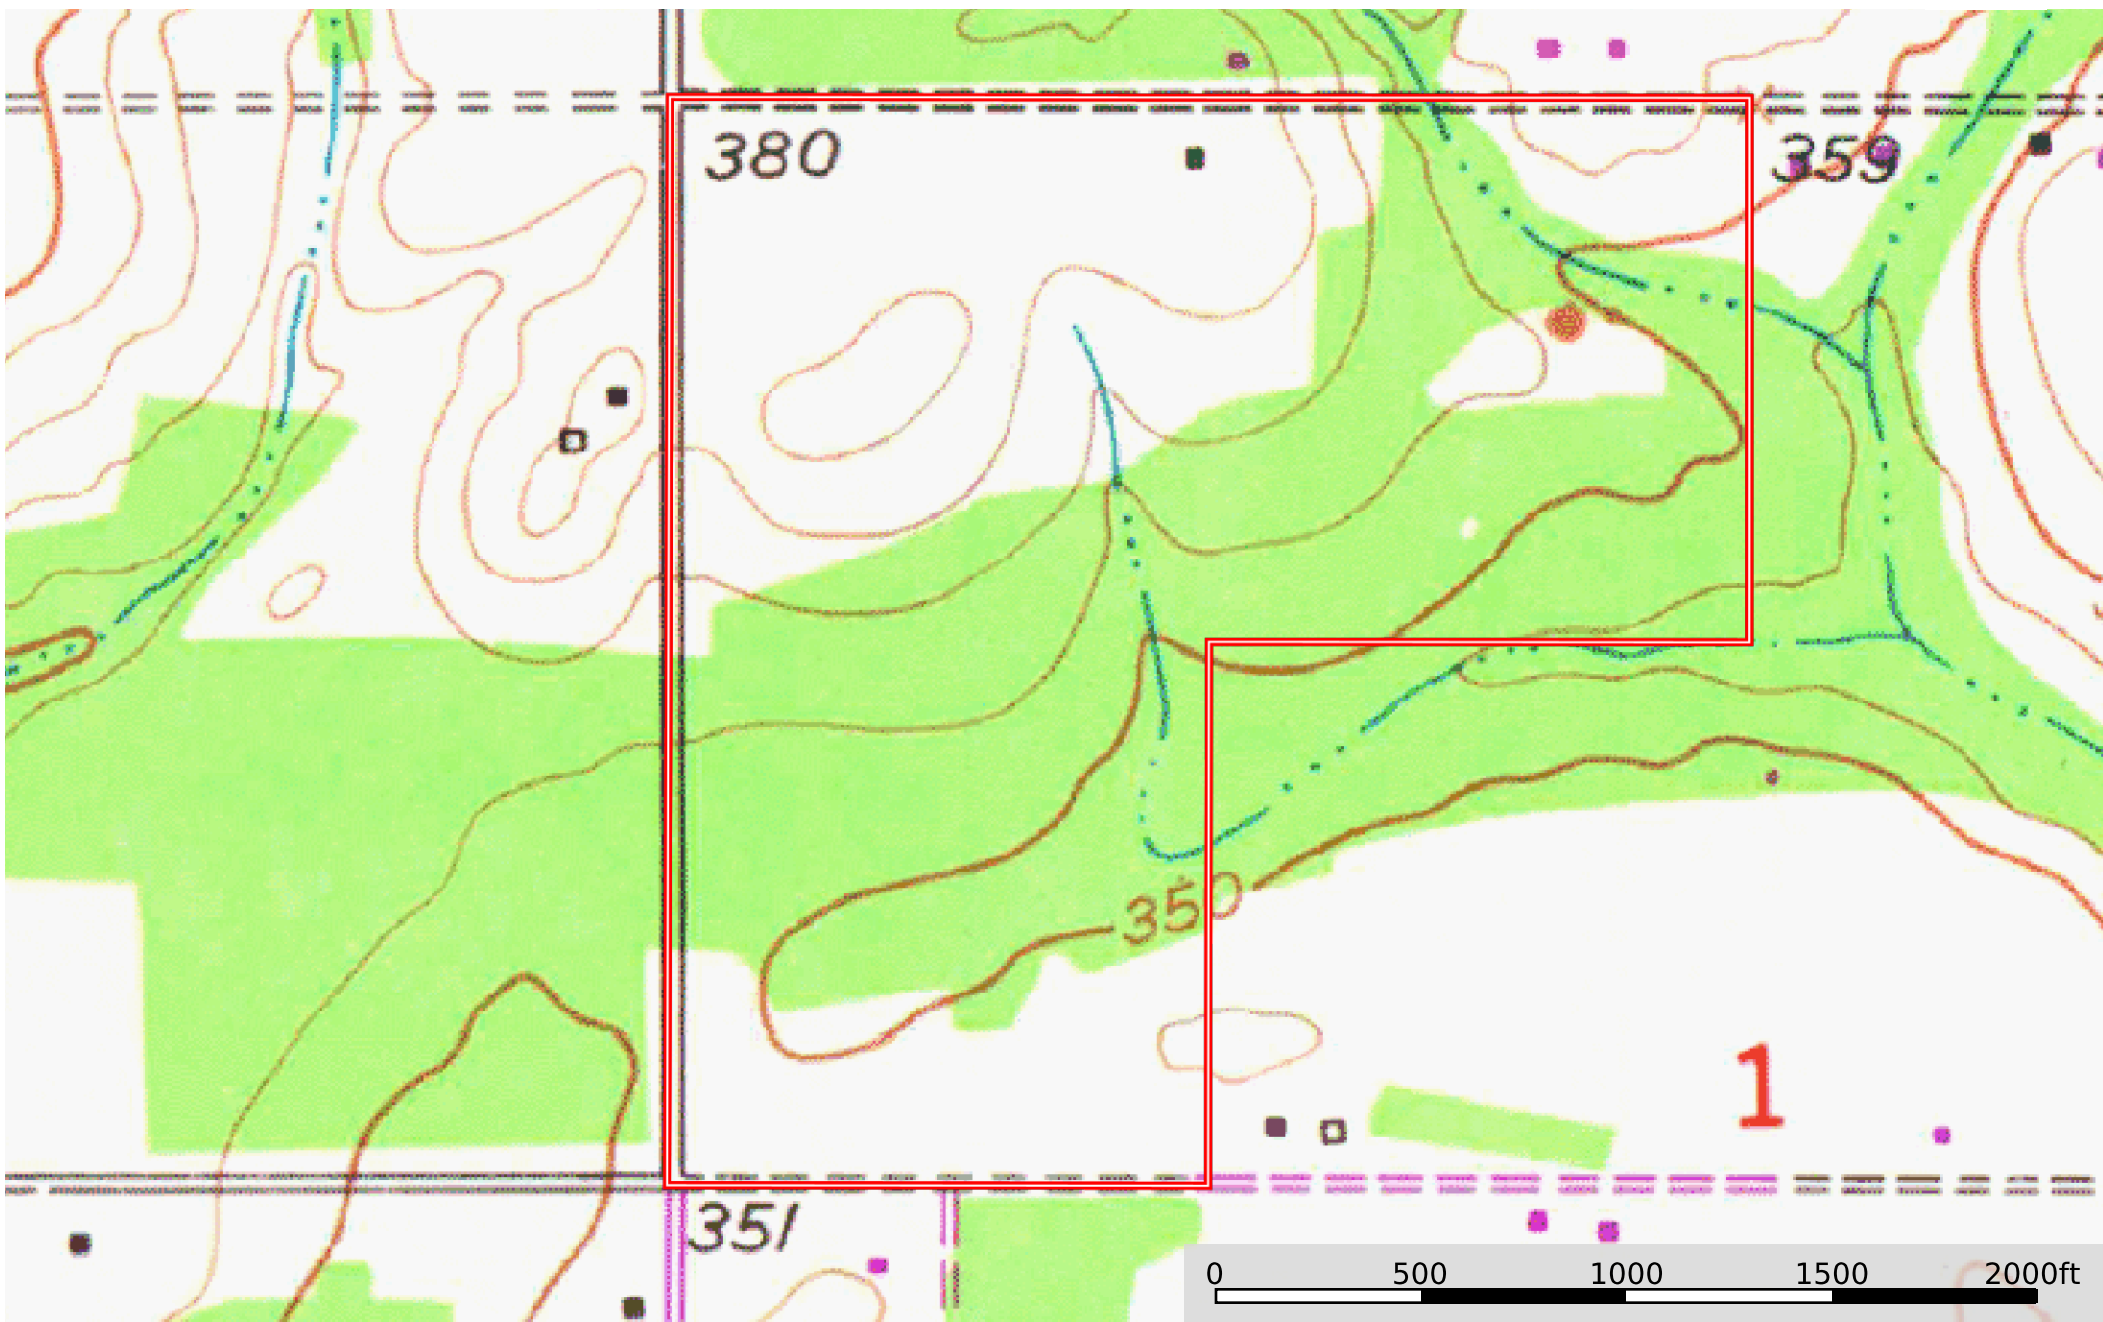

Pine Creek Tree Plantation 120

Oklahoma, 120 AC +/-

 Boundary