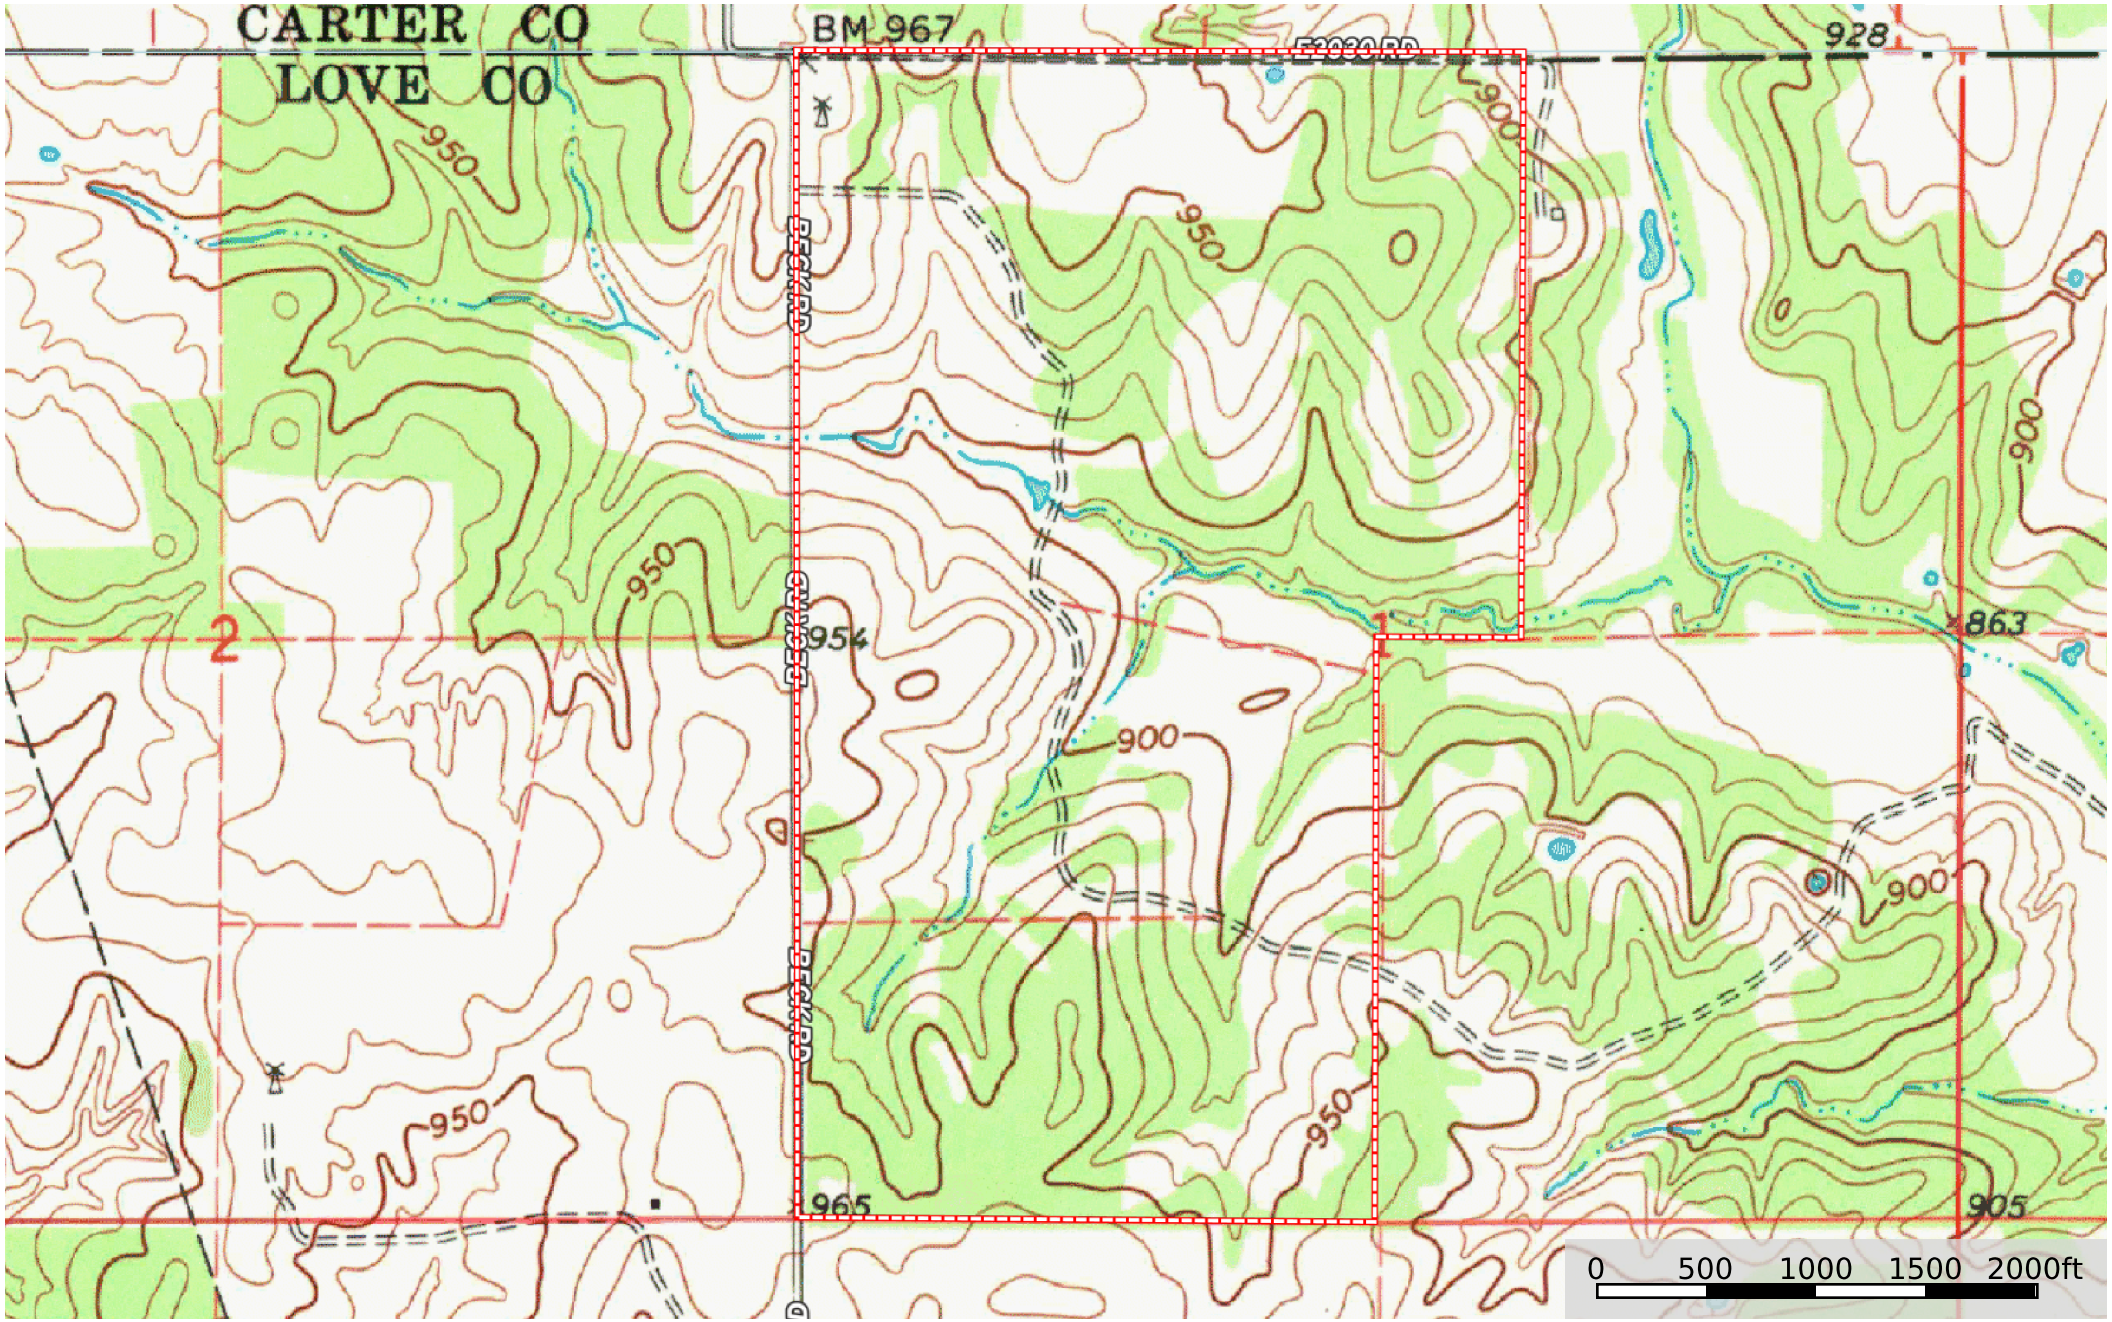

Simon Springs Ranch 360
Love County, Oklahoma, 360 AC +/-

 Boundary