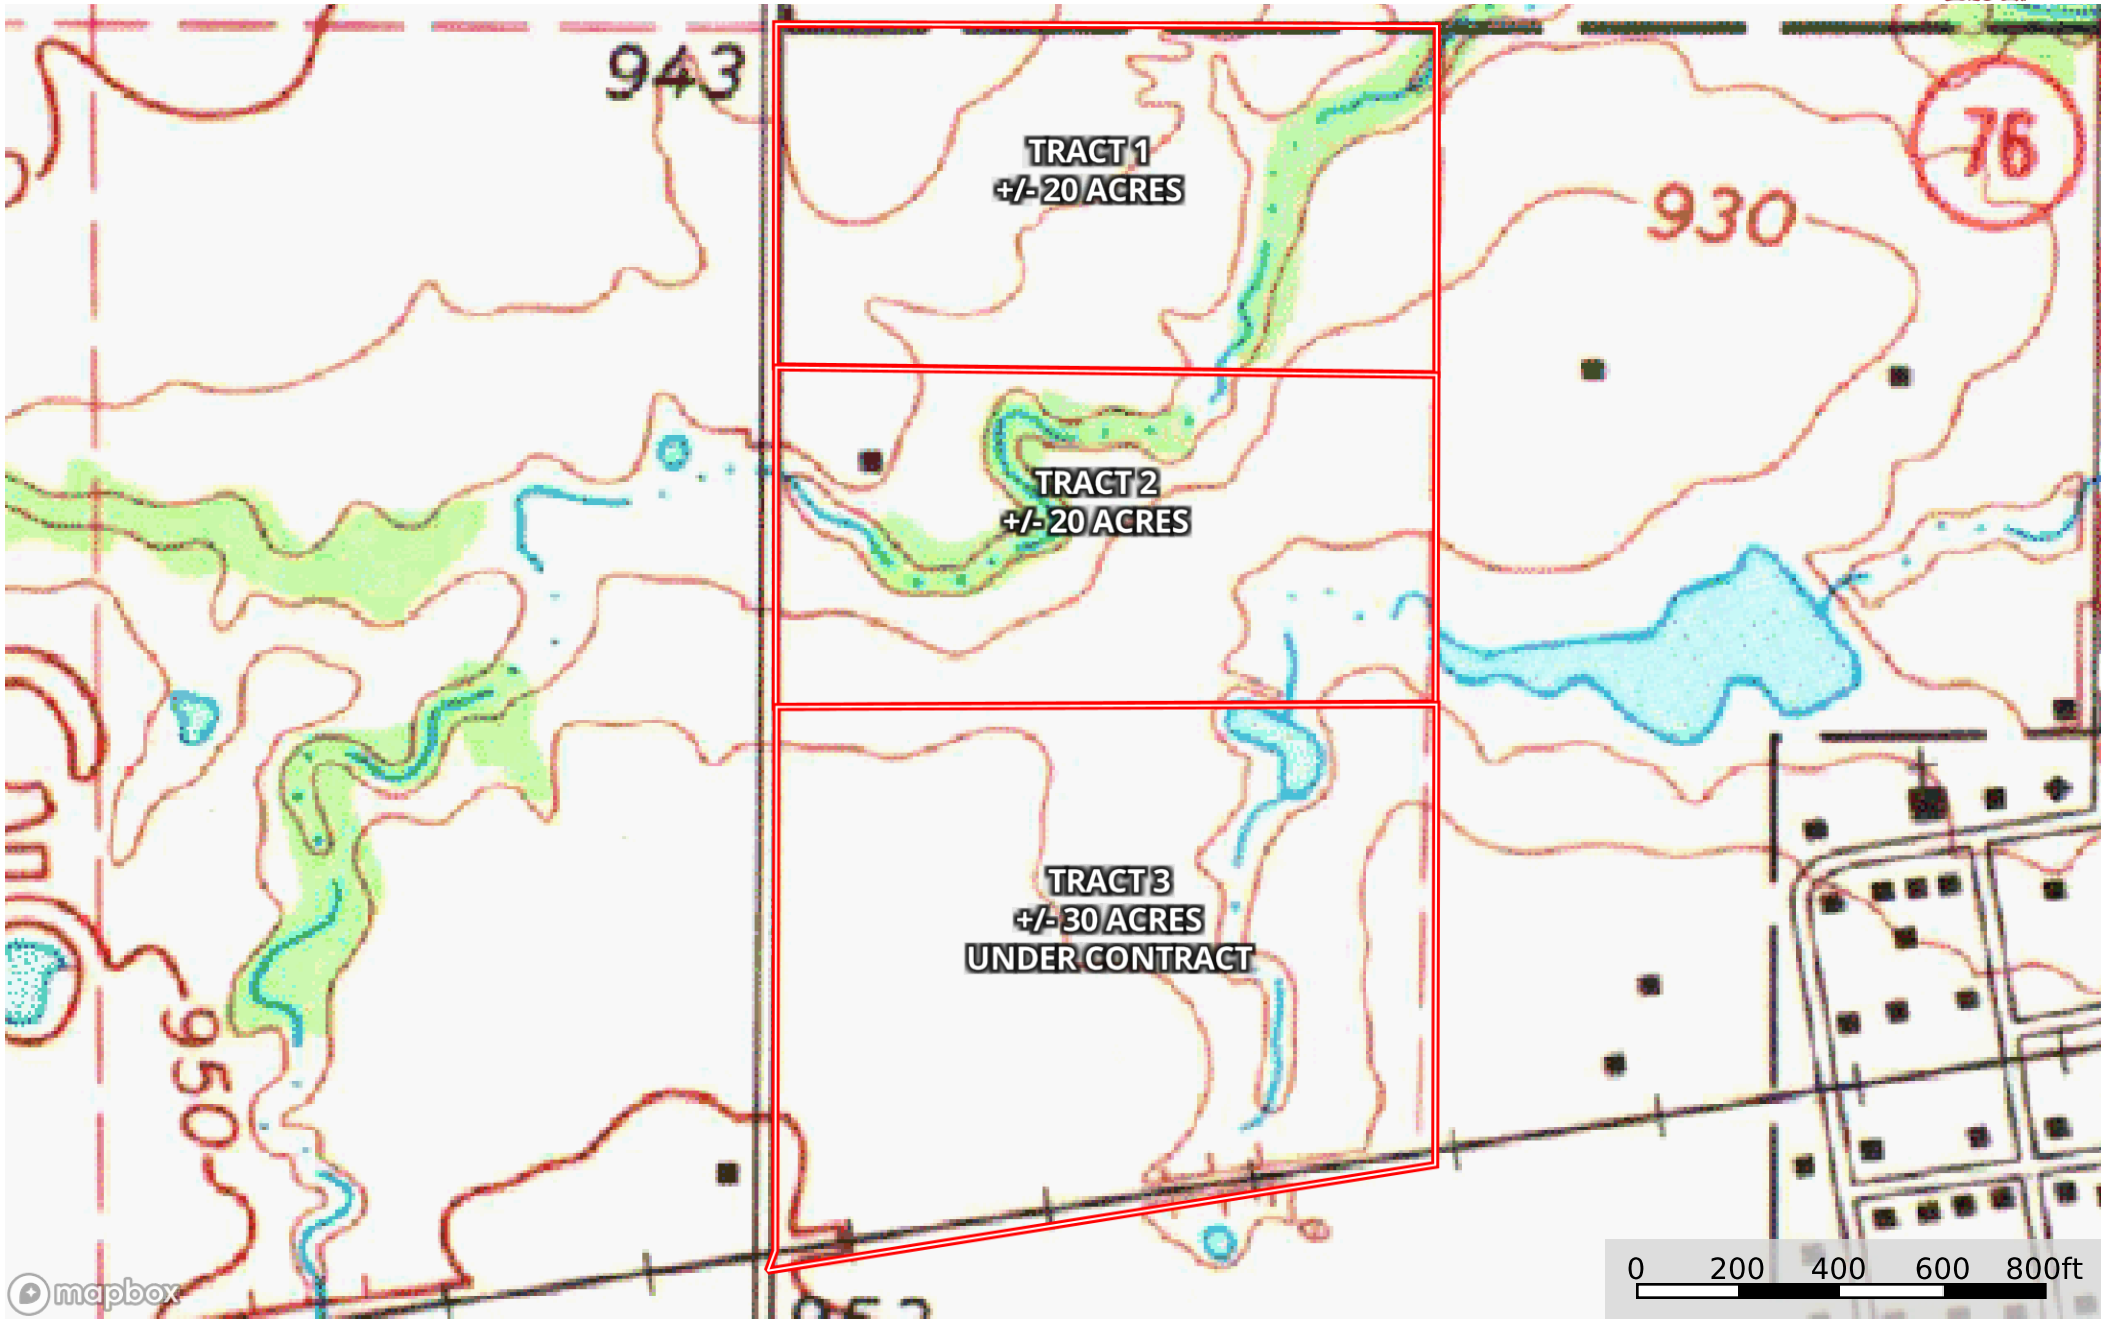

Cimmaron Road Ranch Tracts 1-3
Carter County, Oklahoma, 72 AC +/-

mapbox

Boundary