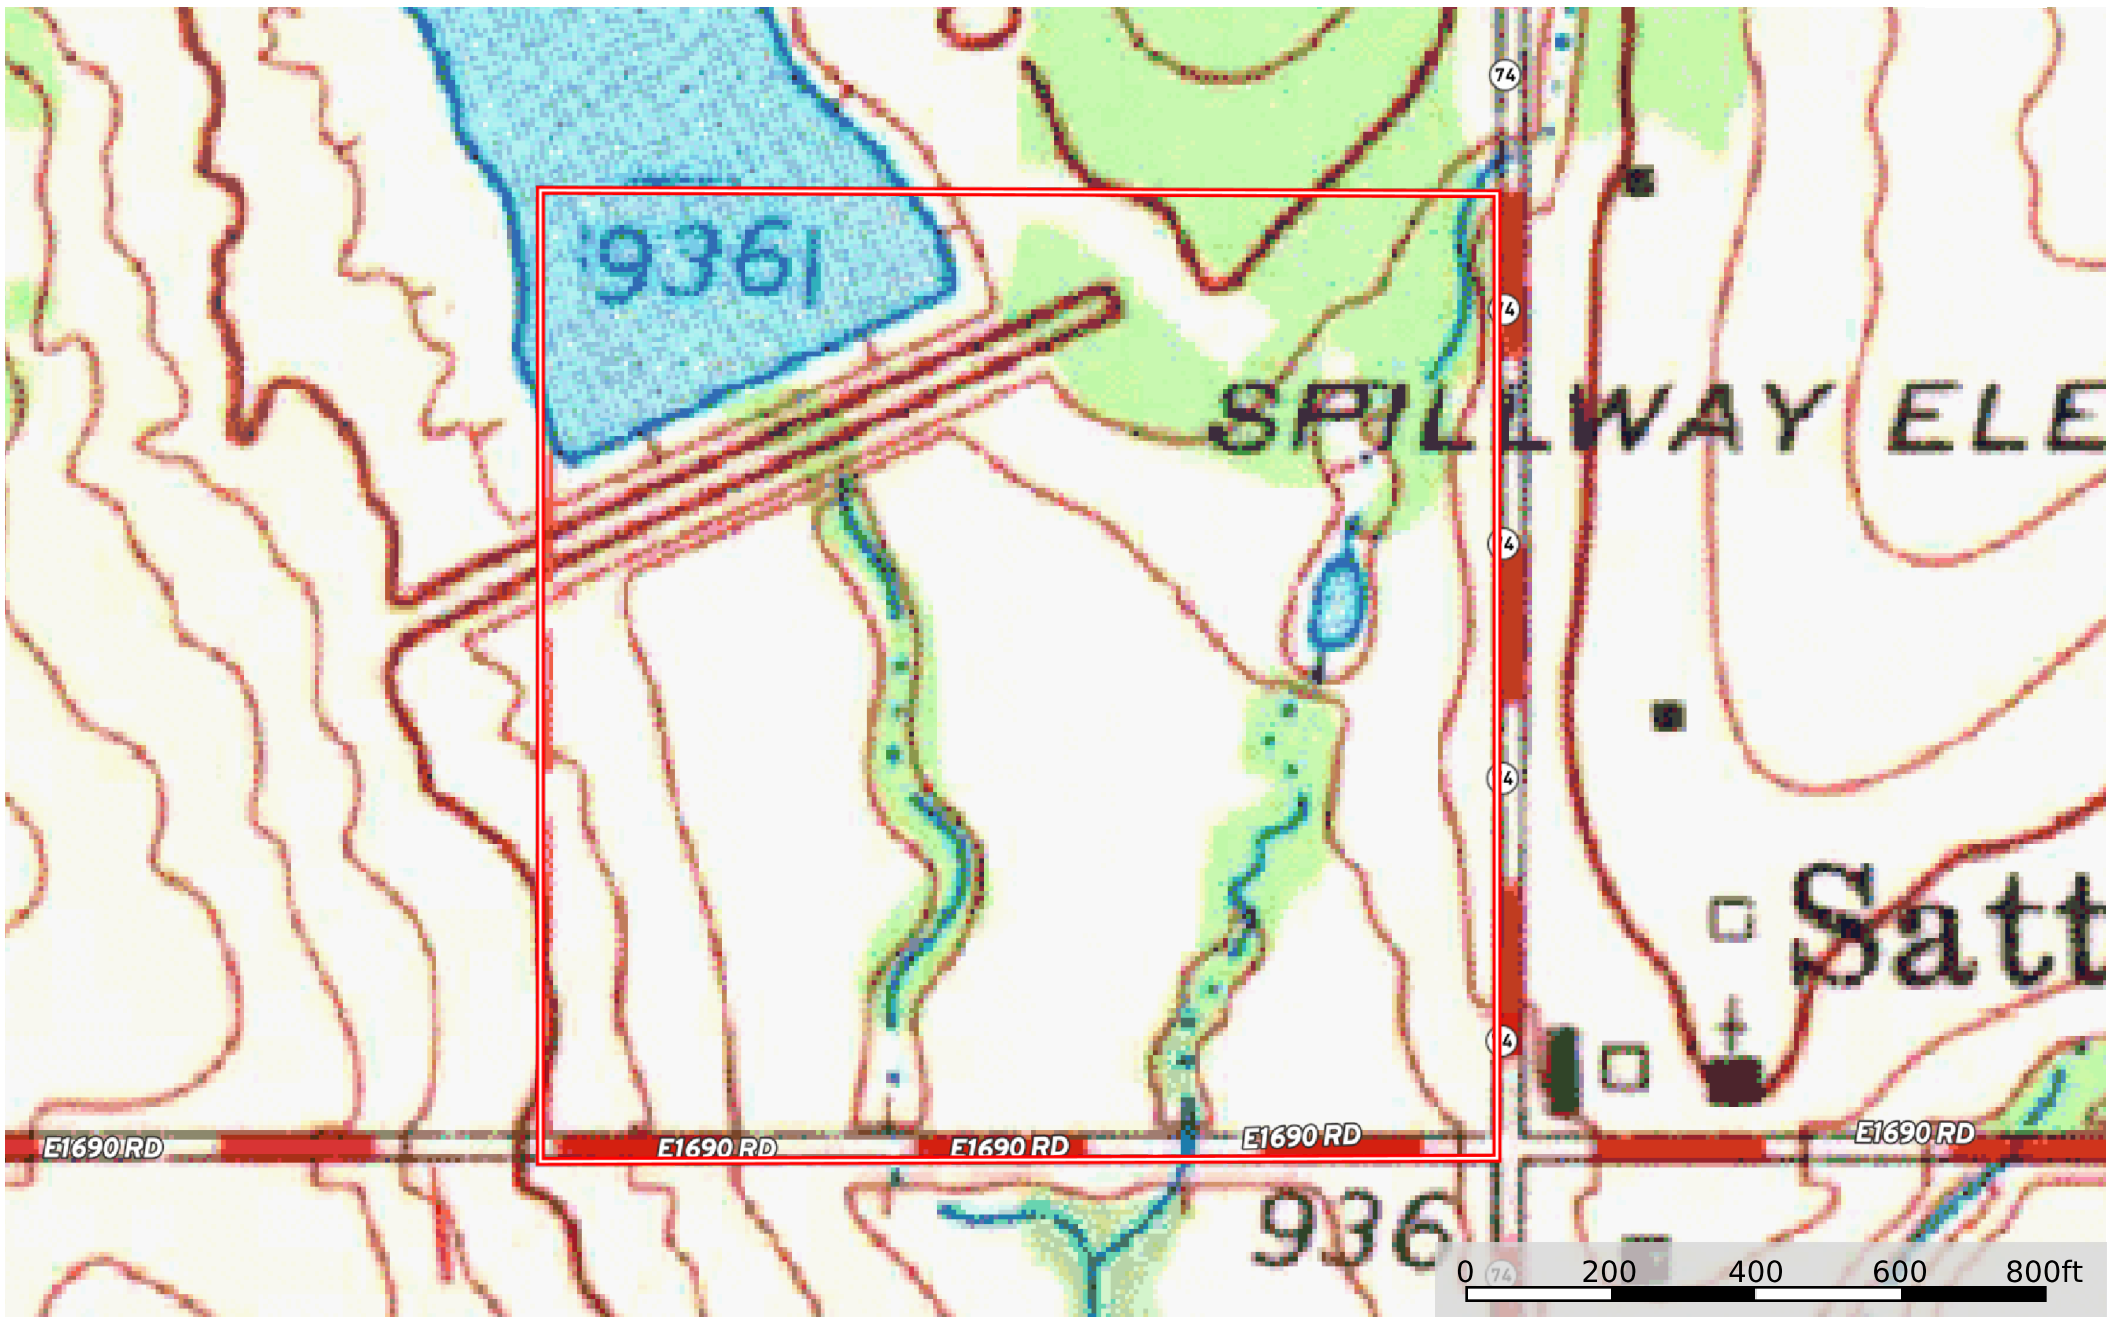

Satterwhite Lake 40
Garvin County, Oklahoma, 40 AC +/-

 Boundary