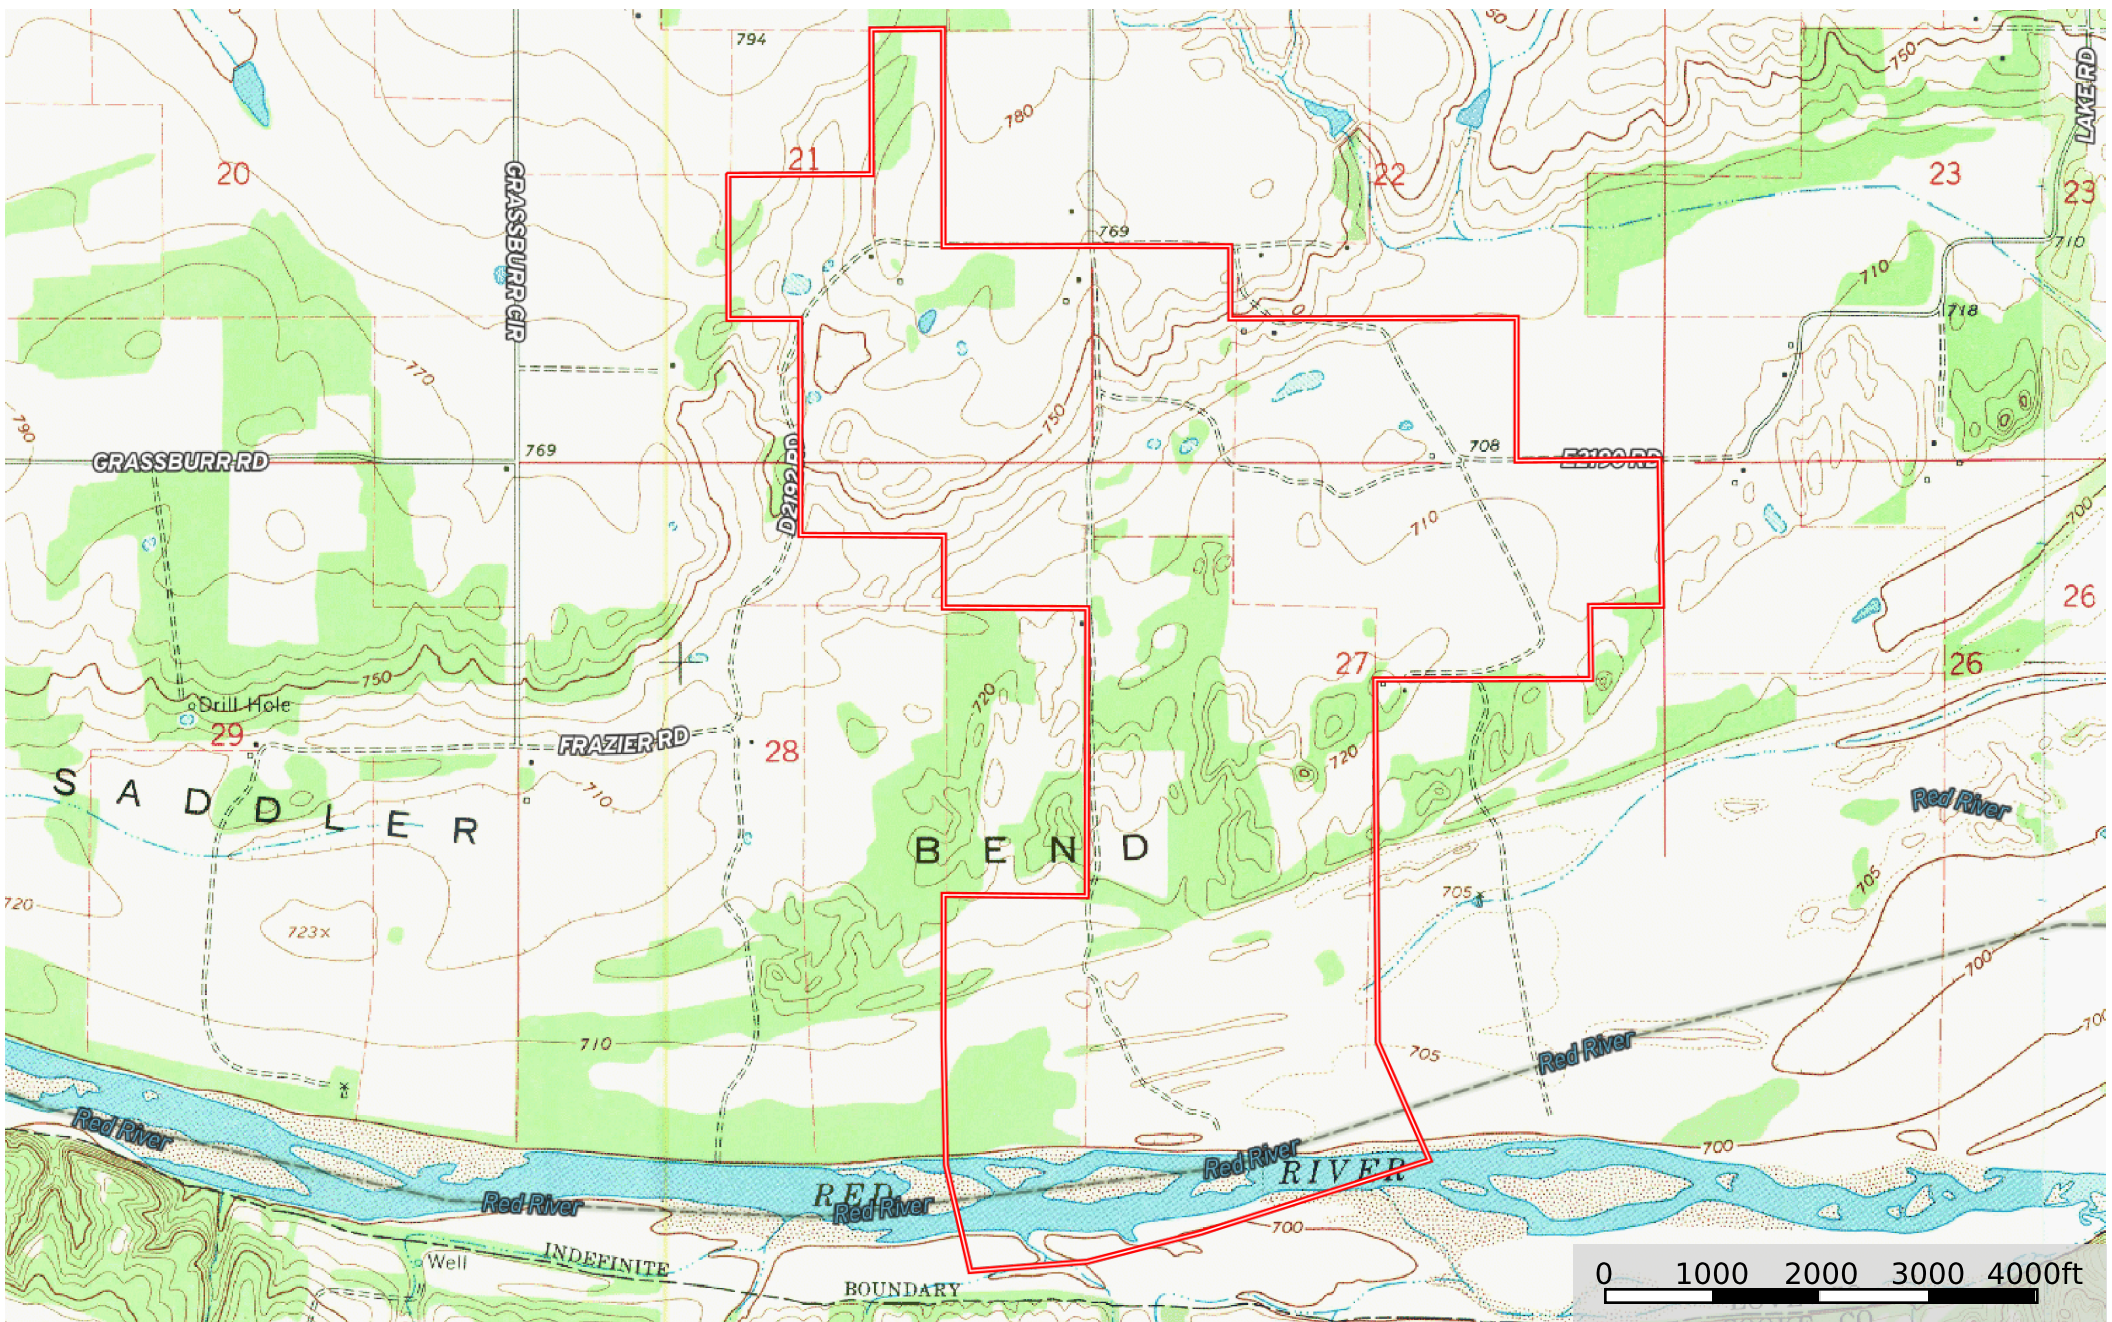

Saddler Bend Ranch 1030

Love County, Oklahoma, 1030 AC +/-

 Boundary