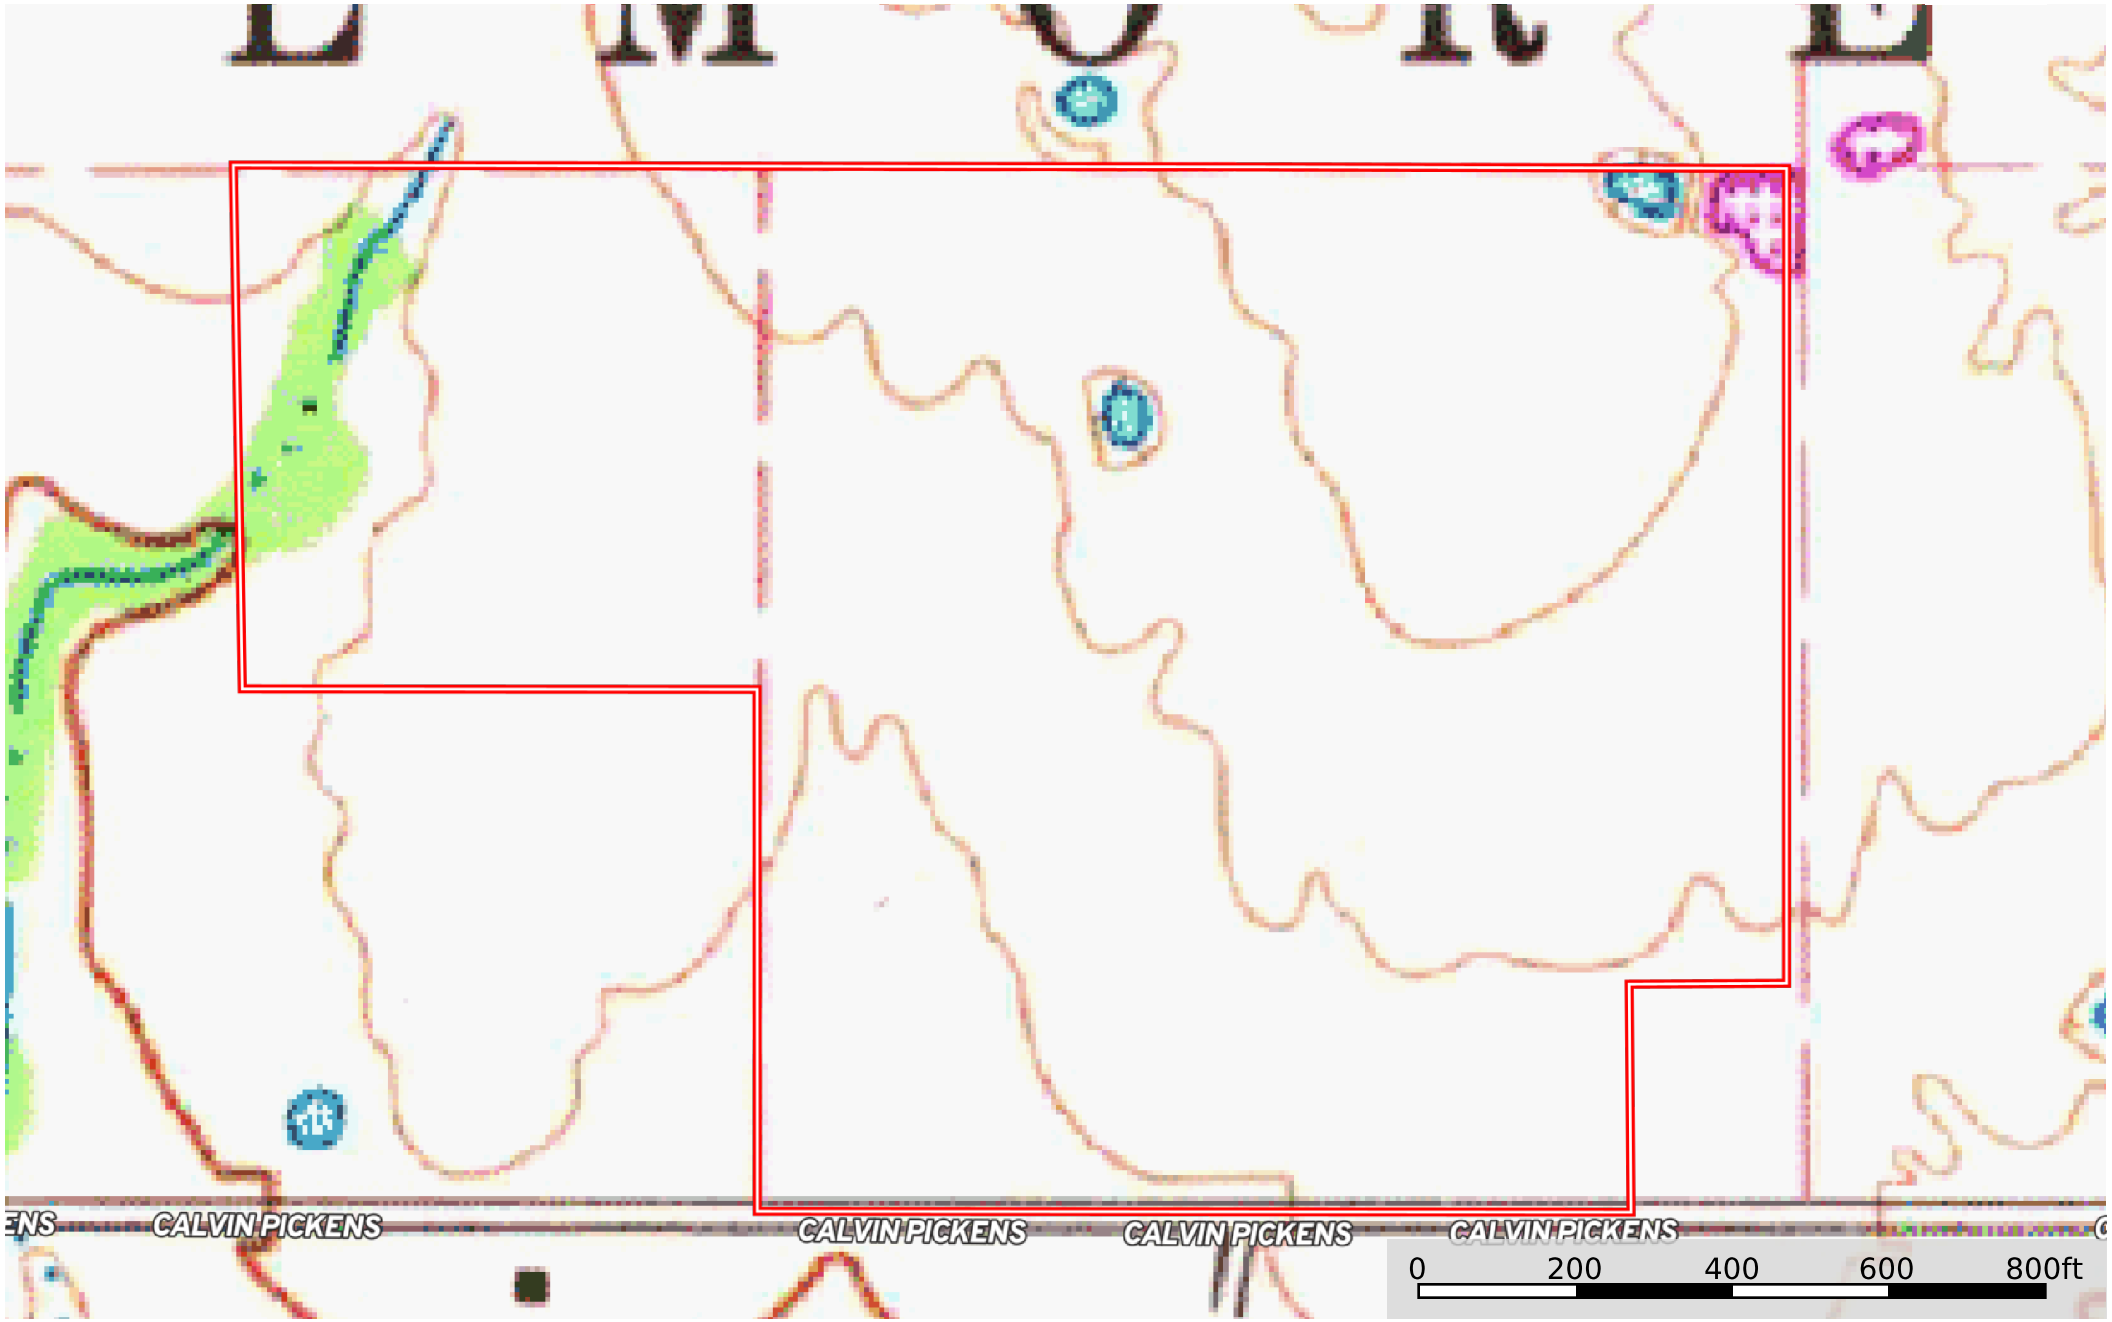

Garvin County 48
Garvin County, Oklahoma, 48 AC +/-

 Boundary