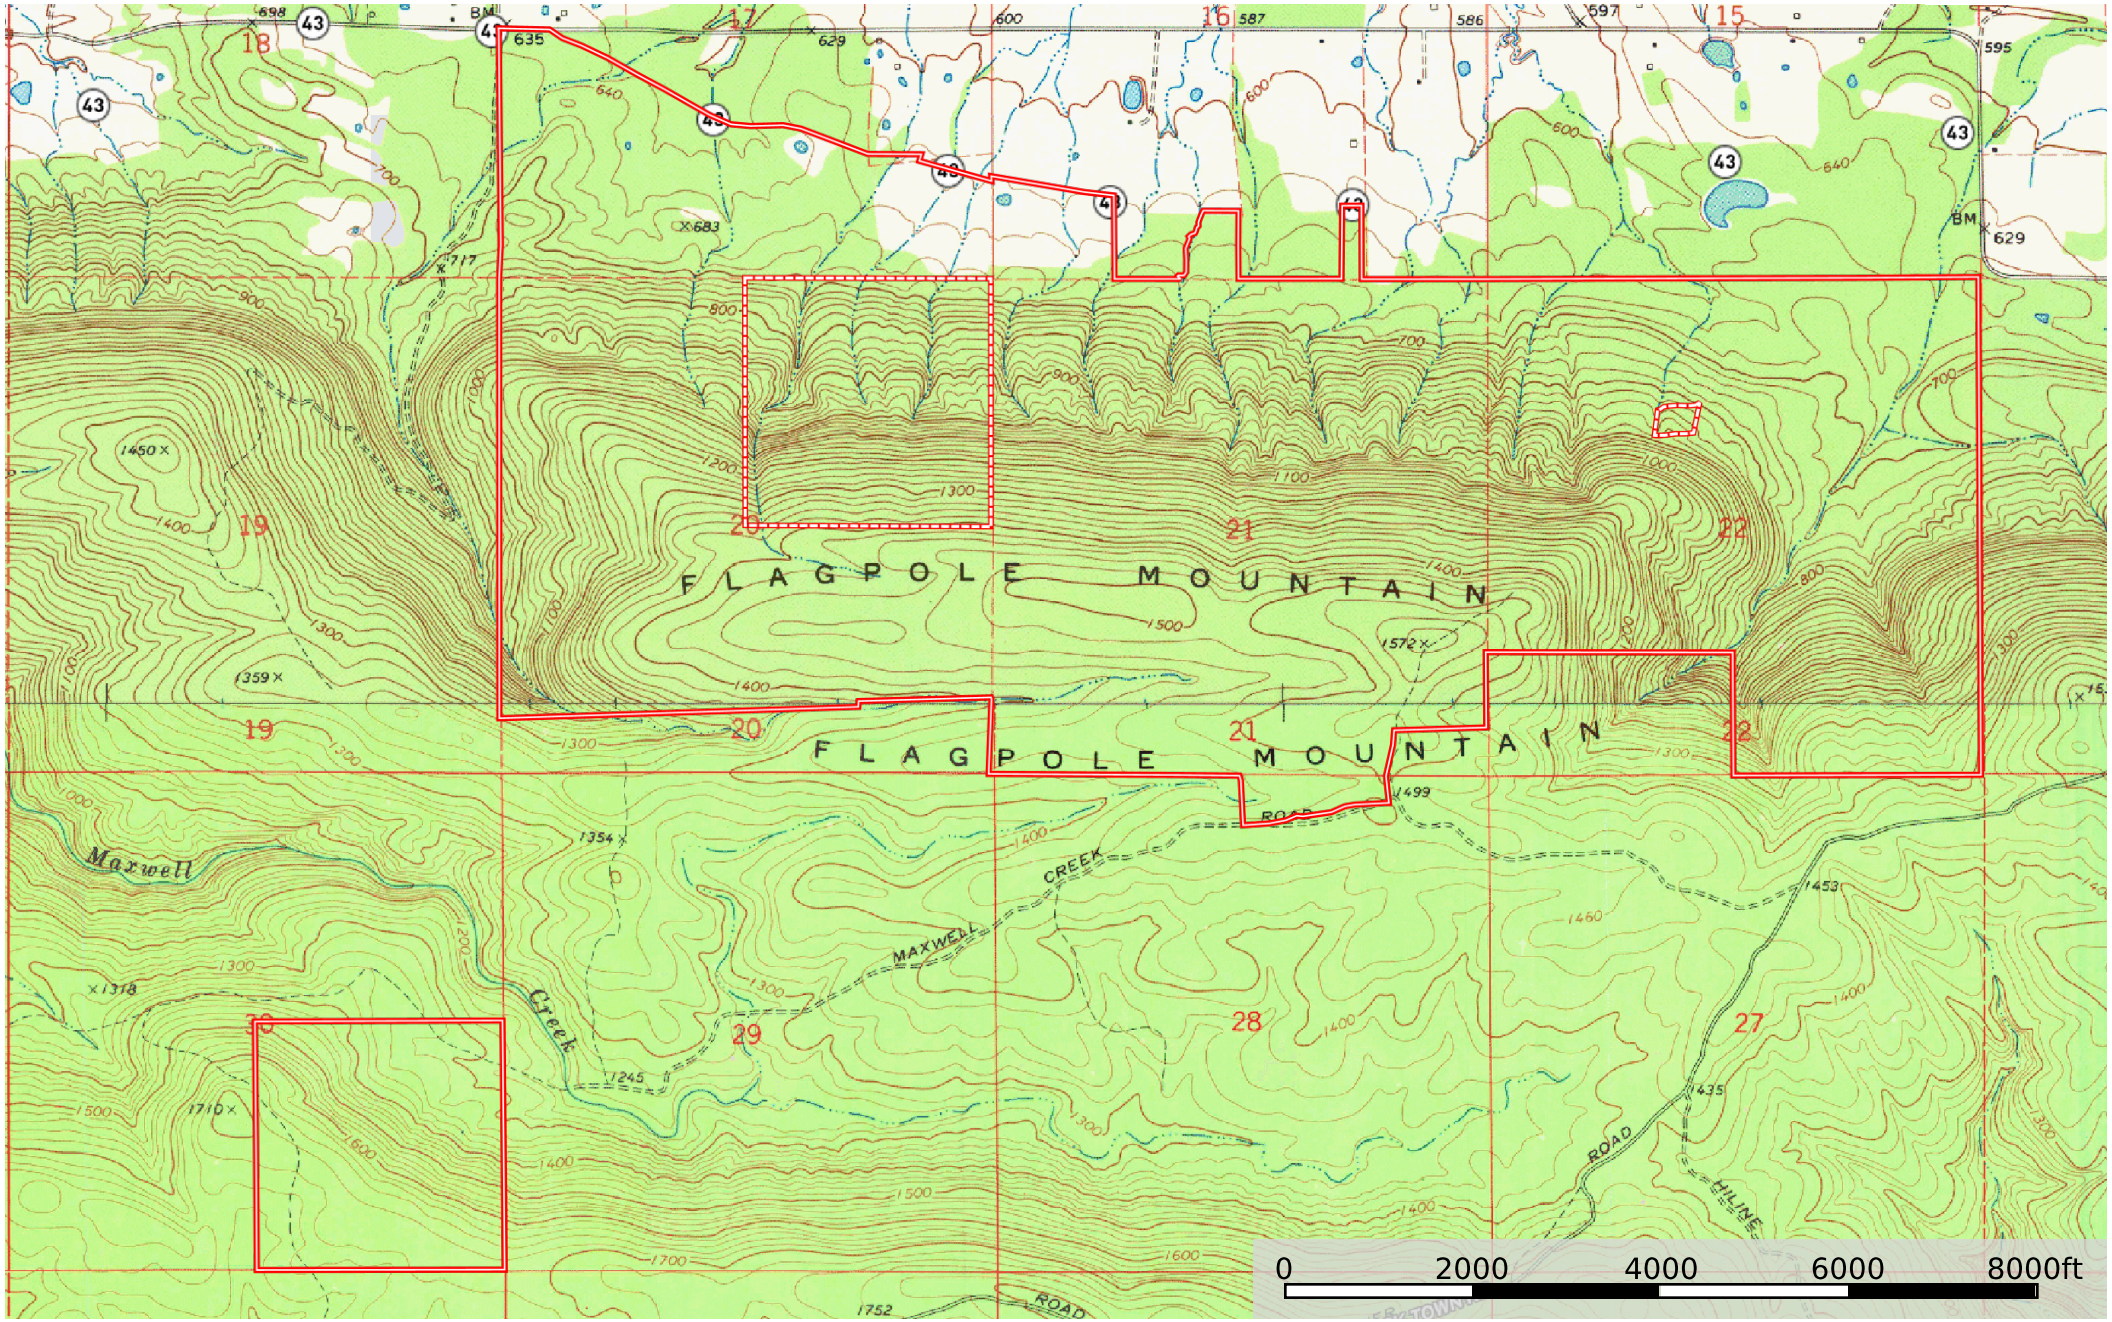

# Eagles Nest Ranch 2000

Pushmataha County, Oklahoma, 2000 AC +/-

 Boundary  Boundary