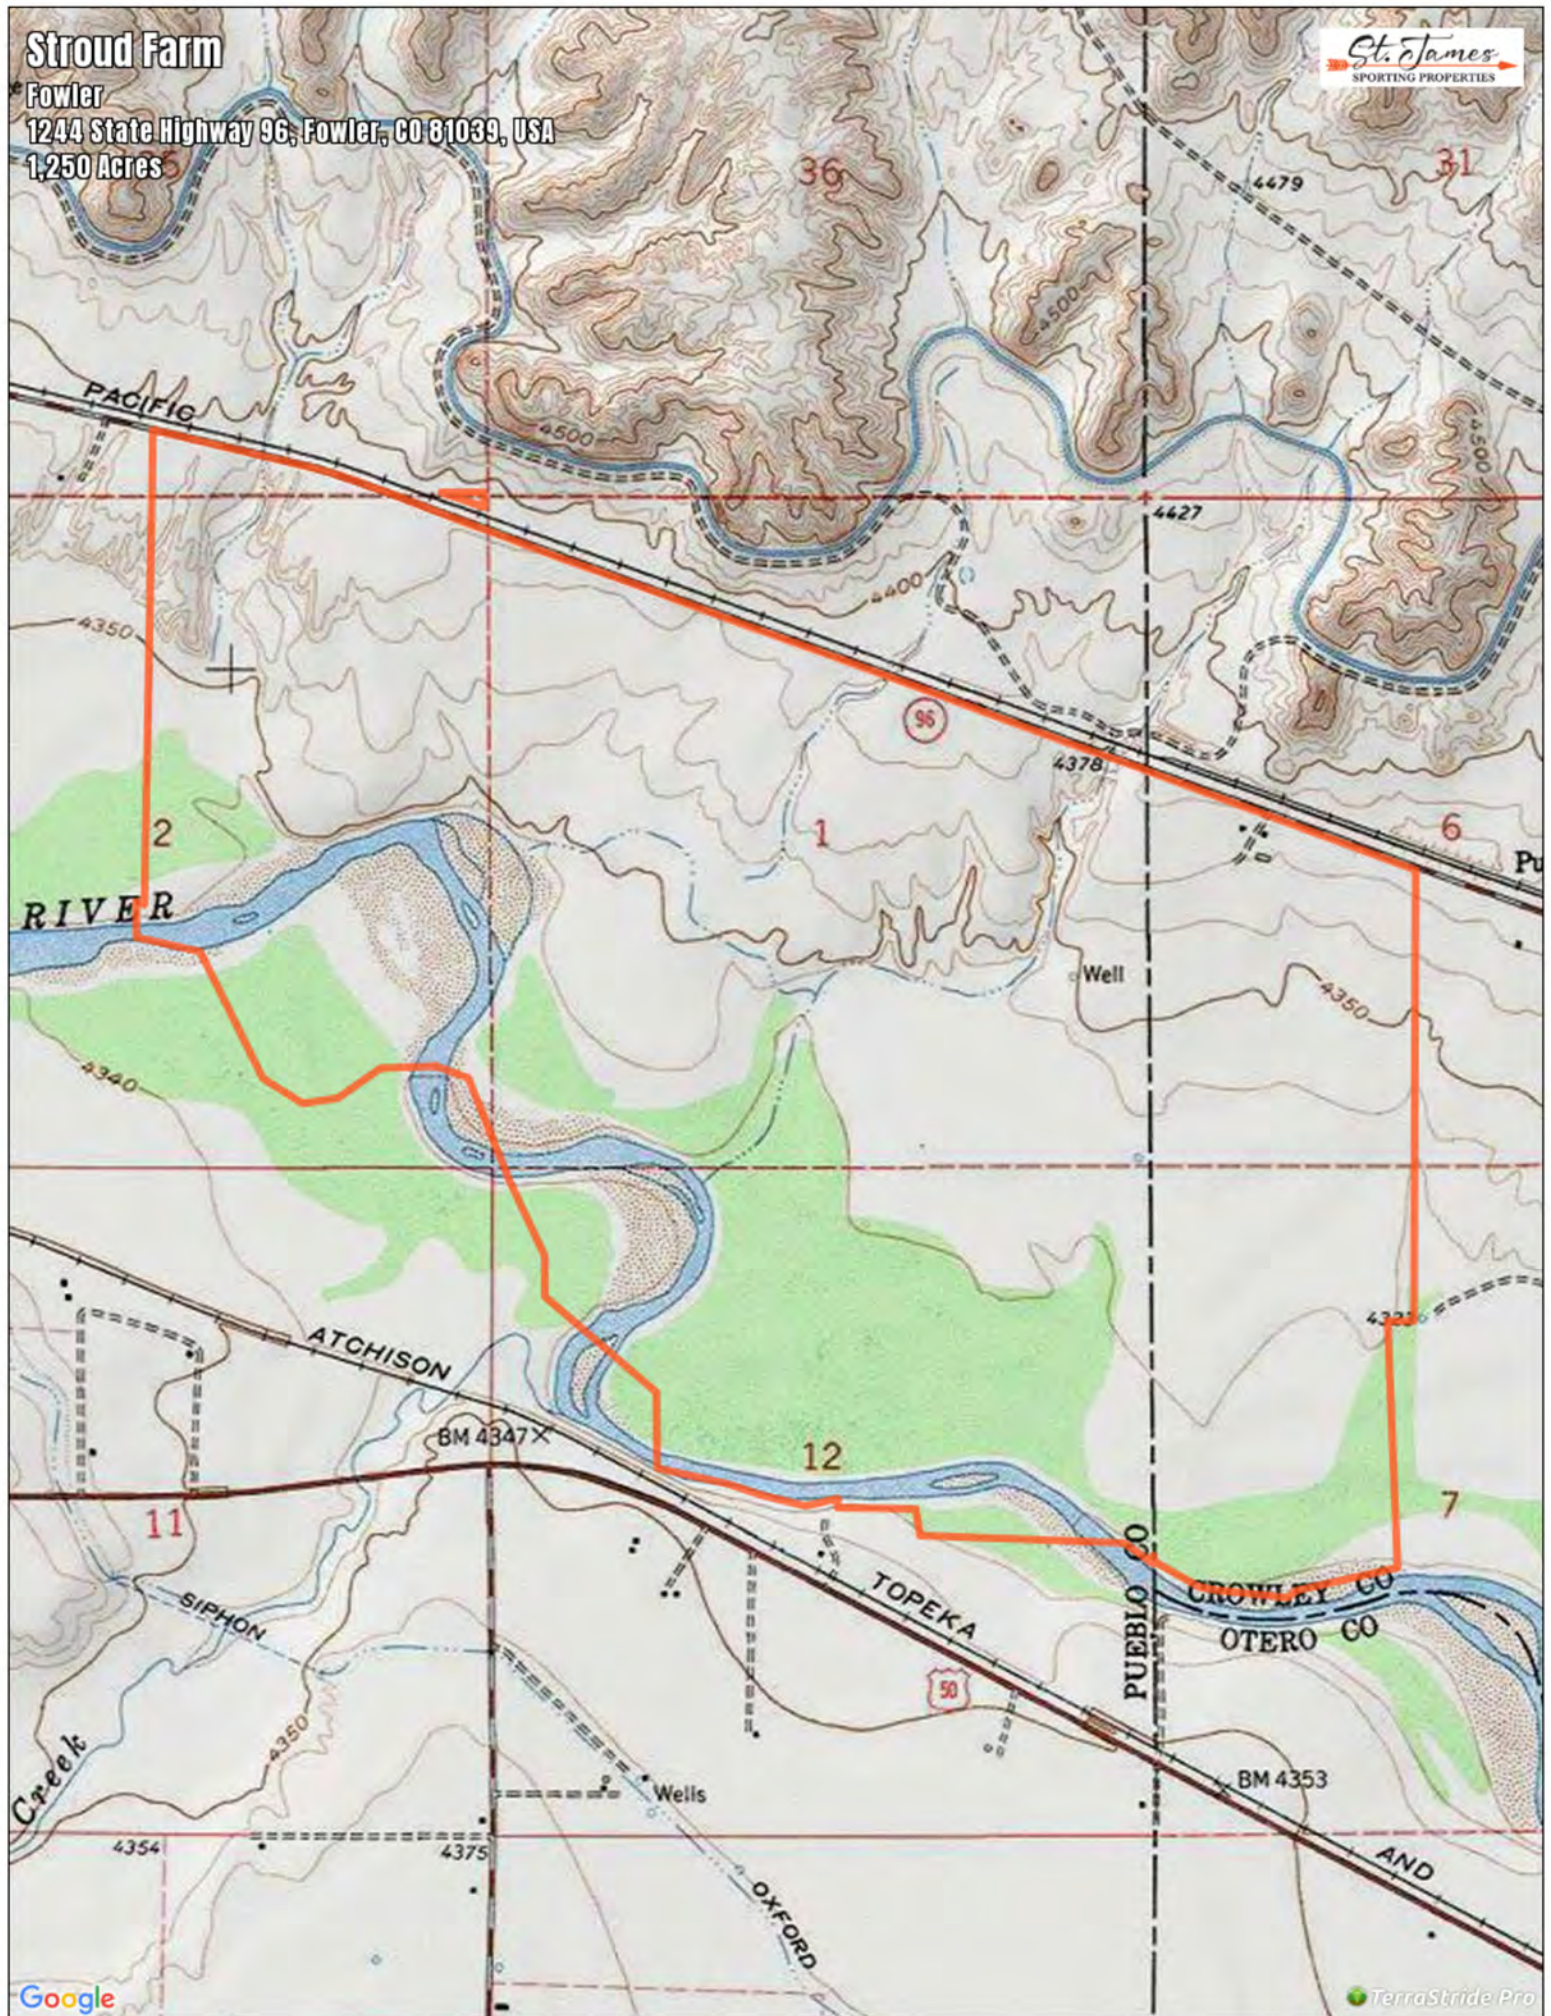

Stroud Farm

Fowler
1244 State Highway 96, Fowler, CO 81039, USA
1,250 Acres

Stroud Farm

Fowler
1244 State Highway 96, Fowler, CO 81039, USA
1,250 Acres

Stroud Farm

Fowler

1244 State Highway 96, Fowler, CO 81039, USA

1,250 Acres