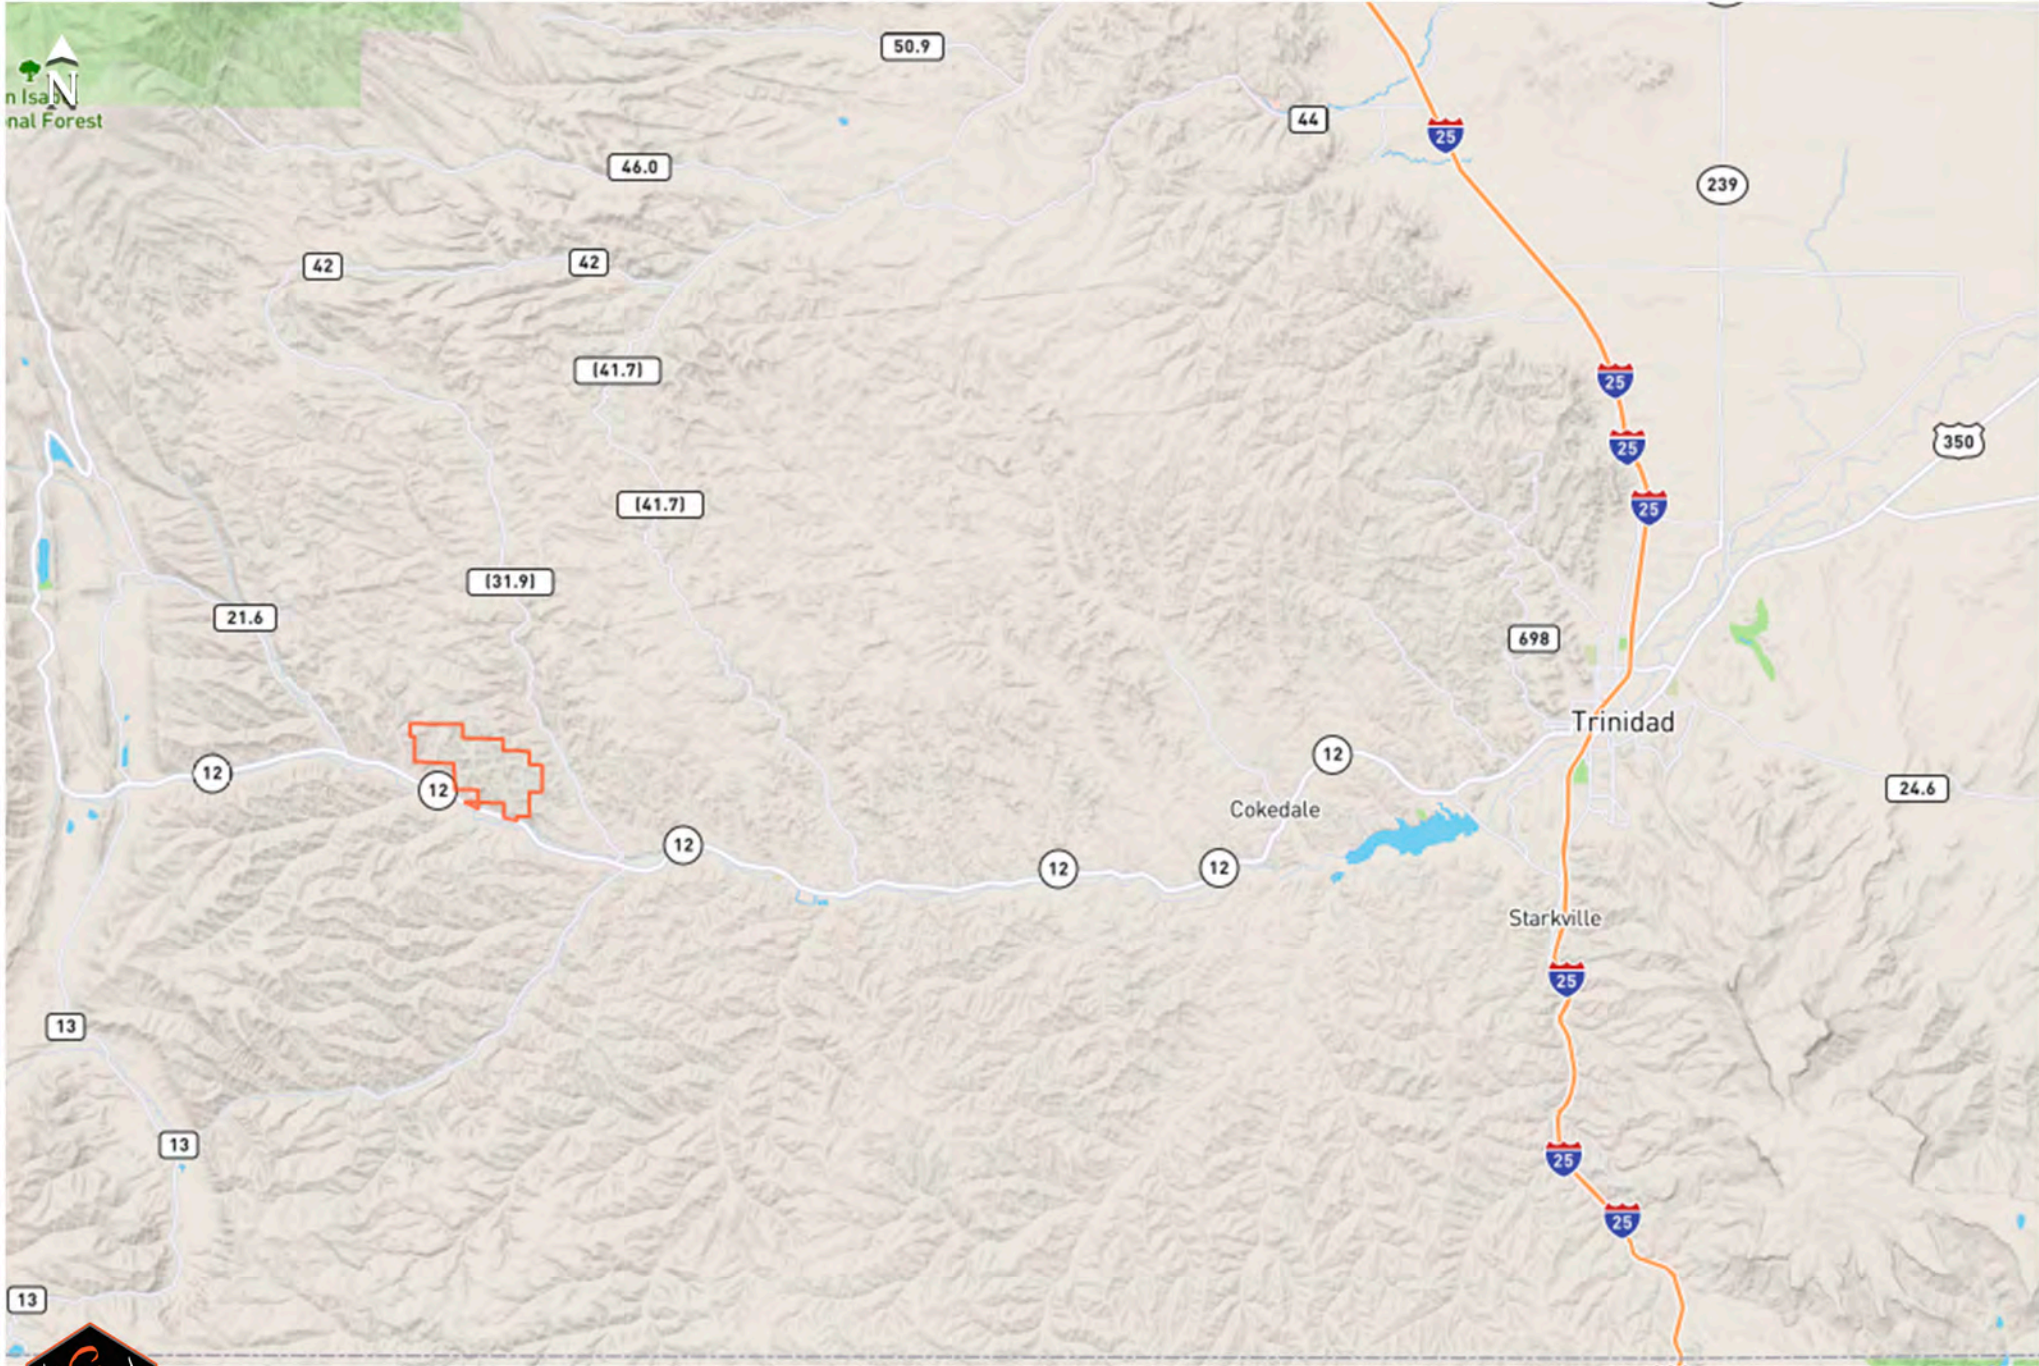

TerraStride Pro

**LOPEZ CANYON RANCH**  
Weston, CO | 1,548± acres

[www.SJSportingProperties.com](http://www.SJSportingProperties.com)

The information contained here is obtained by this broker from sellers, owners, or other resources. This information is considered reliable, neither this broker nor owners make any guarantee, warranty or representation as to correctness of any data or descriptions and the accuracy of such statements. The correctness and/or accuracy of any and all statements should be determined through independent investigation made by the prospective purchaser.

**LOPEZ CANYON RANCH**  
Weston, CO | 1,548± acres

[www.SJSportingProperties.com](http://www.SJSportingProperties.com)

The information contained here is obtained by this broker from sellers, owners, or other resources. This information is considered reliable, neither this broker nor owners make any guarantee, warranty or representation as to correctness of any data or descriptions and the accuracy of such statements. The correctness and/or accuracy of any and all statements should be determined through independent investigation made by the prospective purchaser.