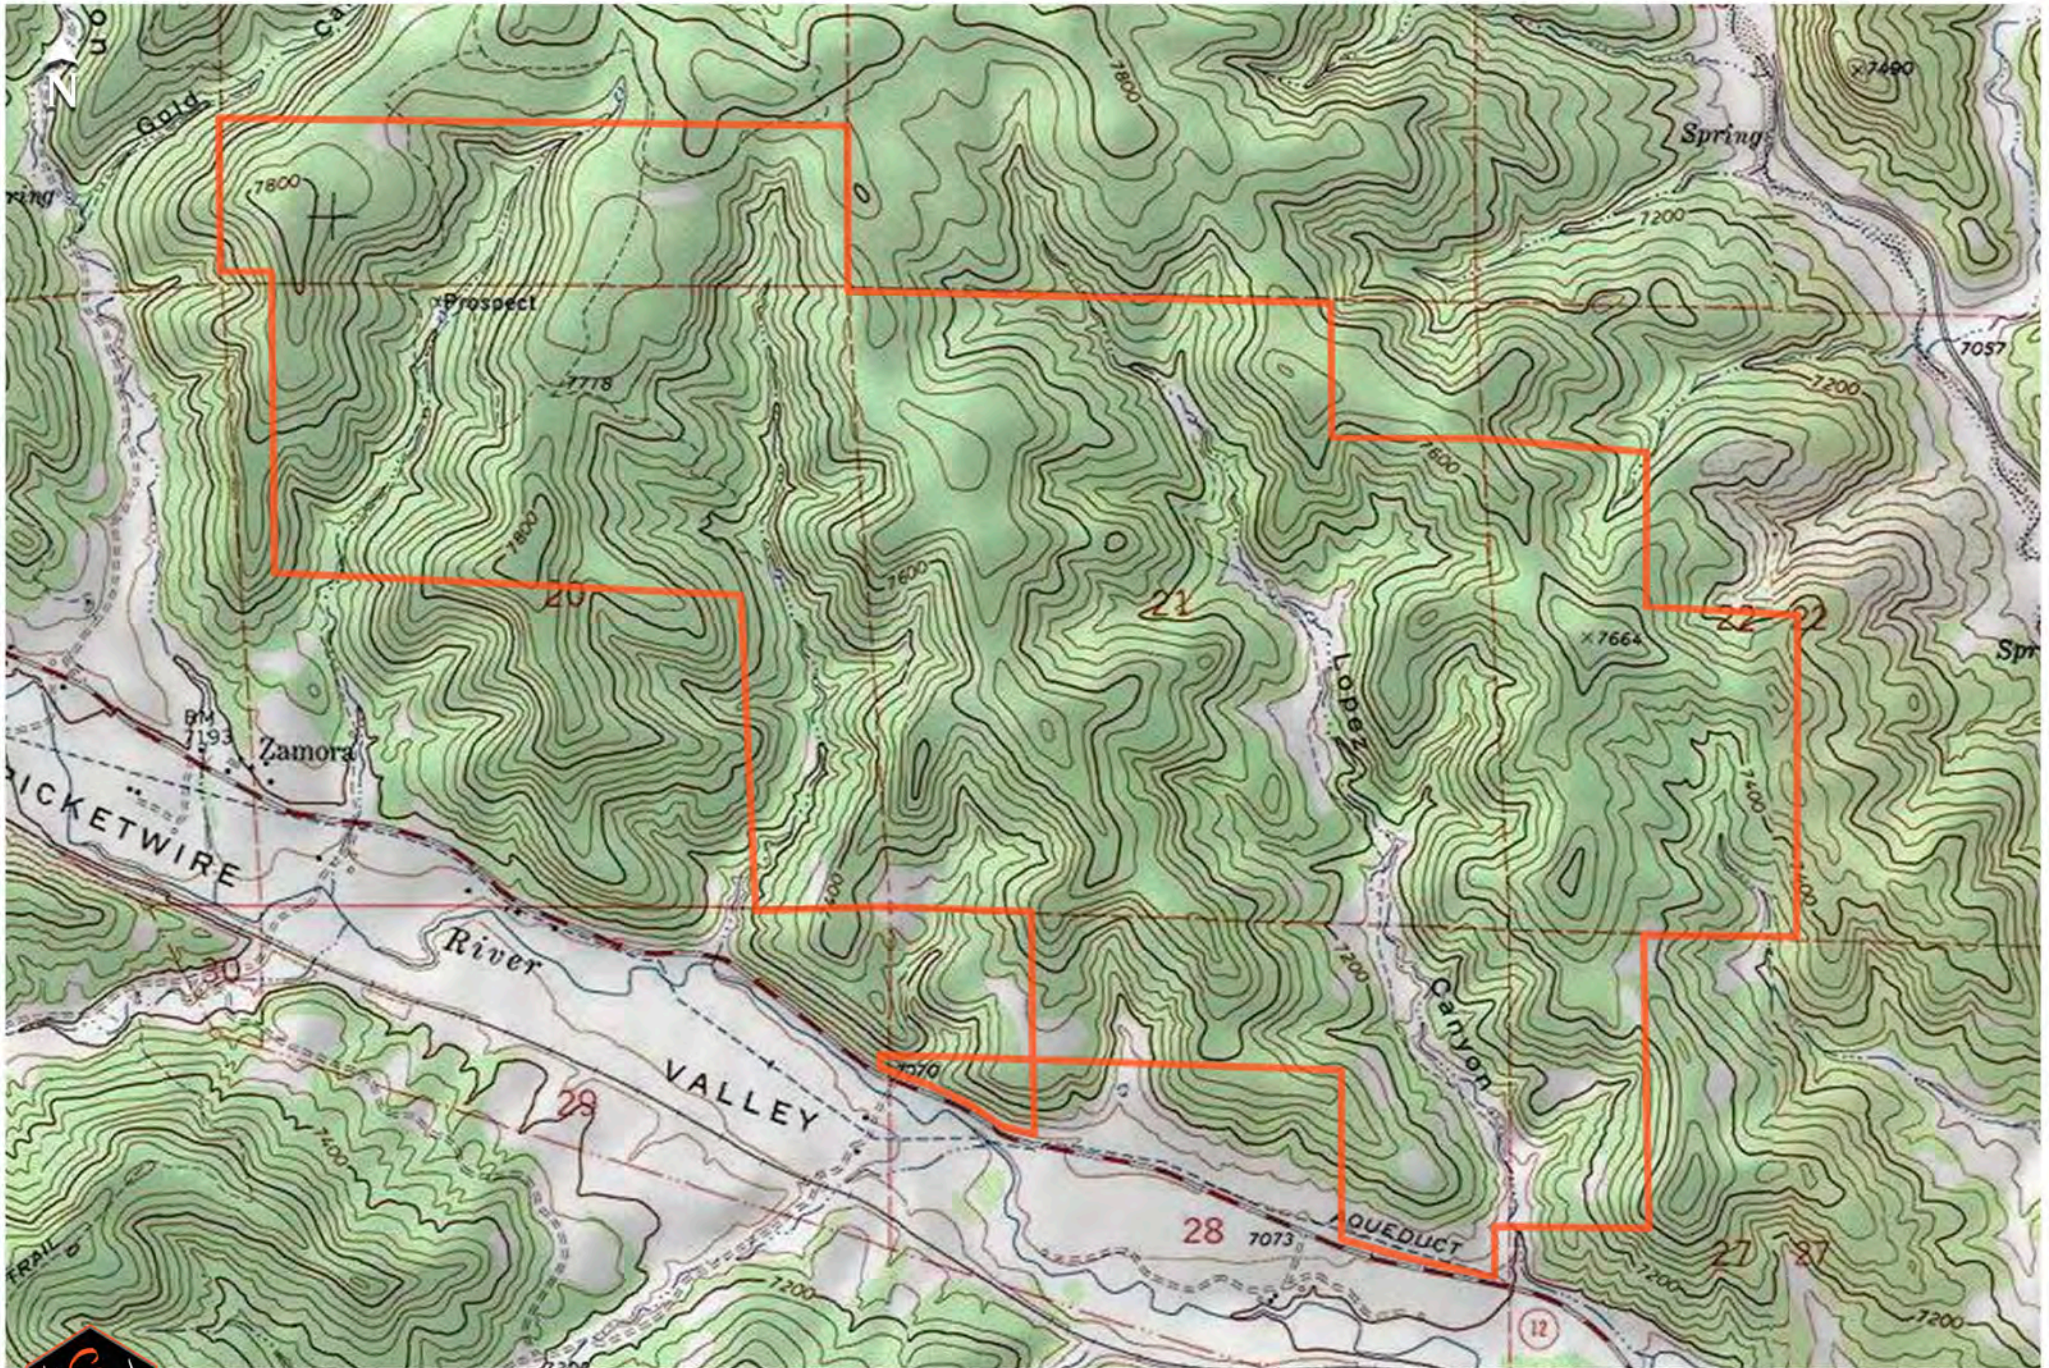

TerraStride Pro

**LOPEZ CANYON RANCH**  
Weston, CO | 1,548± acres

[www.SJSportingProperties.com](http://www.SJSportingProperties.com)

The information contained here is obtained by this broker from sellers, owners, or other resources. This information is considered reliable, neither this broker nor owners make any guarantee, warranty or representation as to correctness of any data or descriptions and the accuracy of such statements. The correctness and/or accuracy of any and all statements should be determined through independent investigation made by the prospective purchaser.

**LOPEZ CANYON RANCH**  
Weston, CO | 1,548± acres

[www.SJSportingProperties.com](http://www.SJSportingProperties.com)

The information contained here is obtained by this broker from sellers, owners, or other resources. This information is considered reliable, neither this broker nor owners make any guarantee, warranty or representation as to correctness of any data or descriptions and the accuracy of such statements. The correctness and/or accuracy of any and all statements should be determined through independent investigation made by the prospective purchaser.