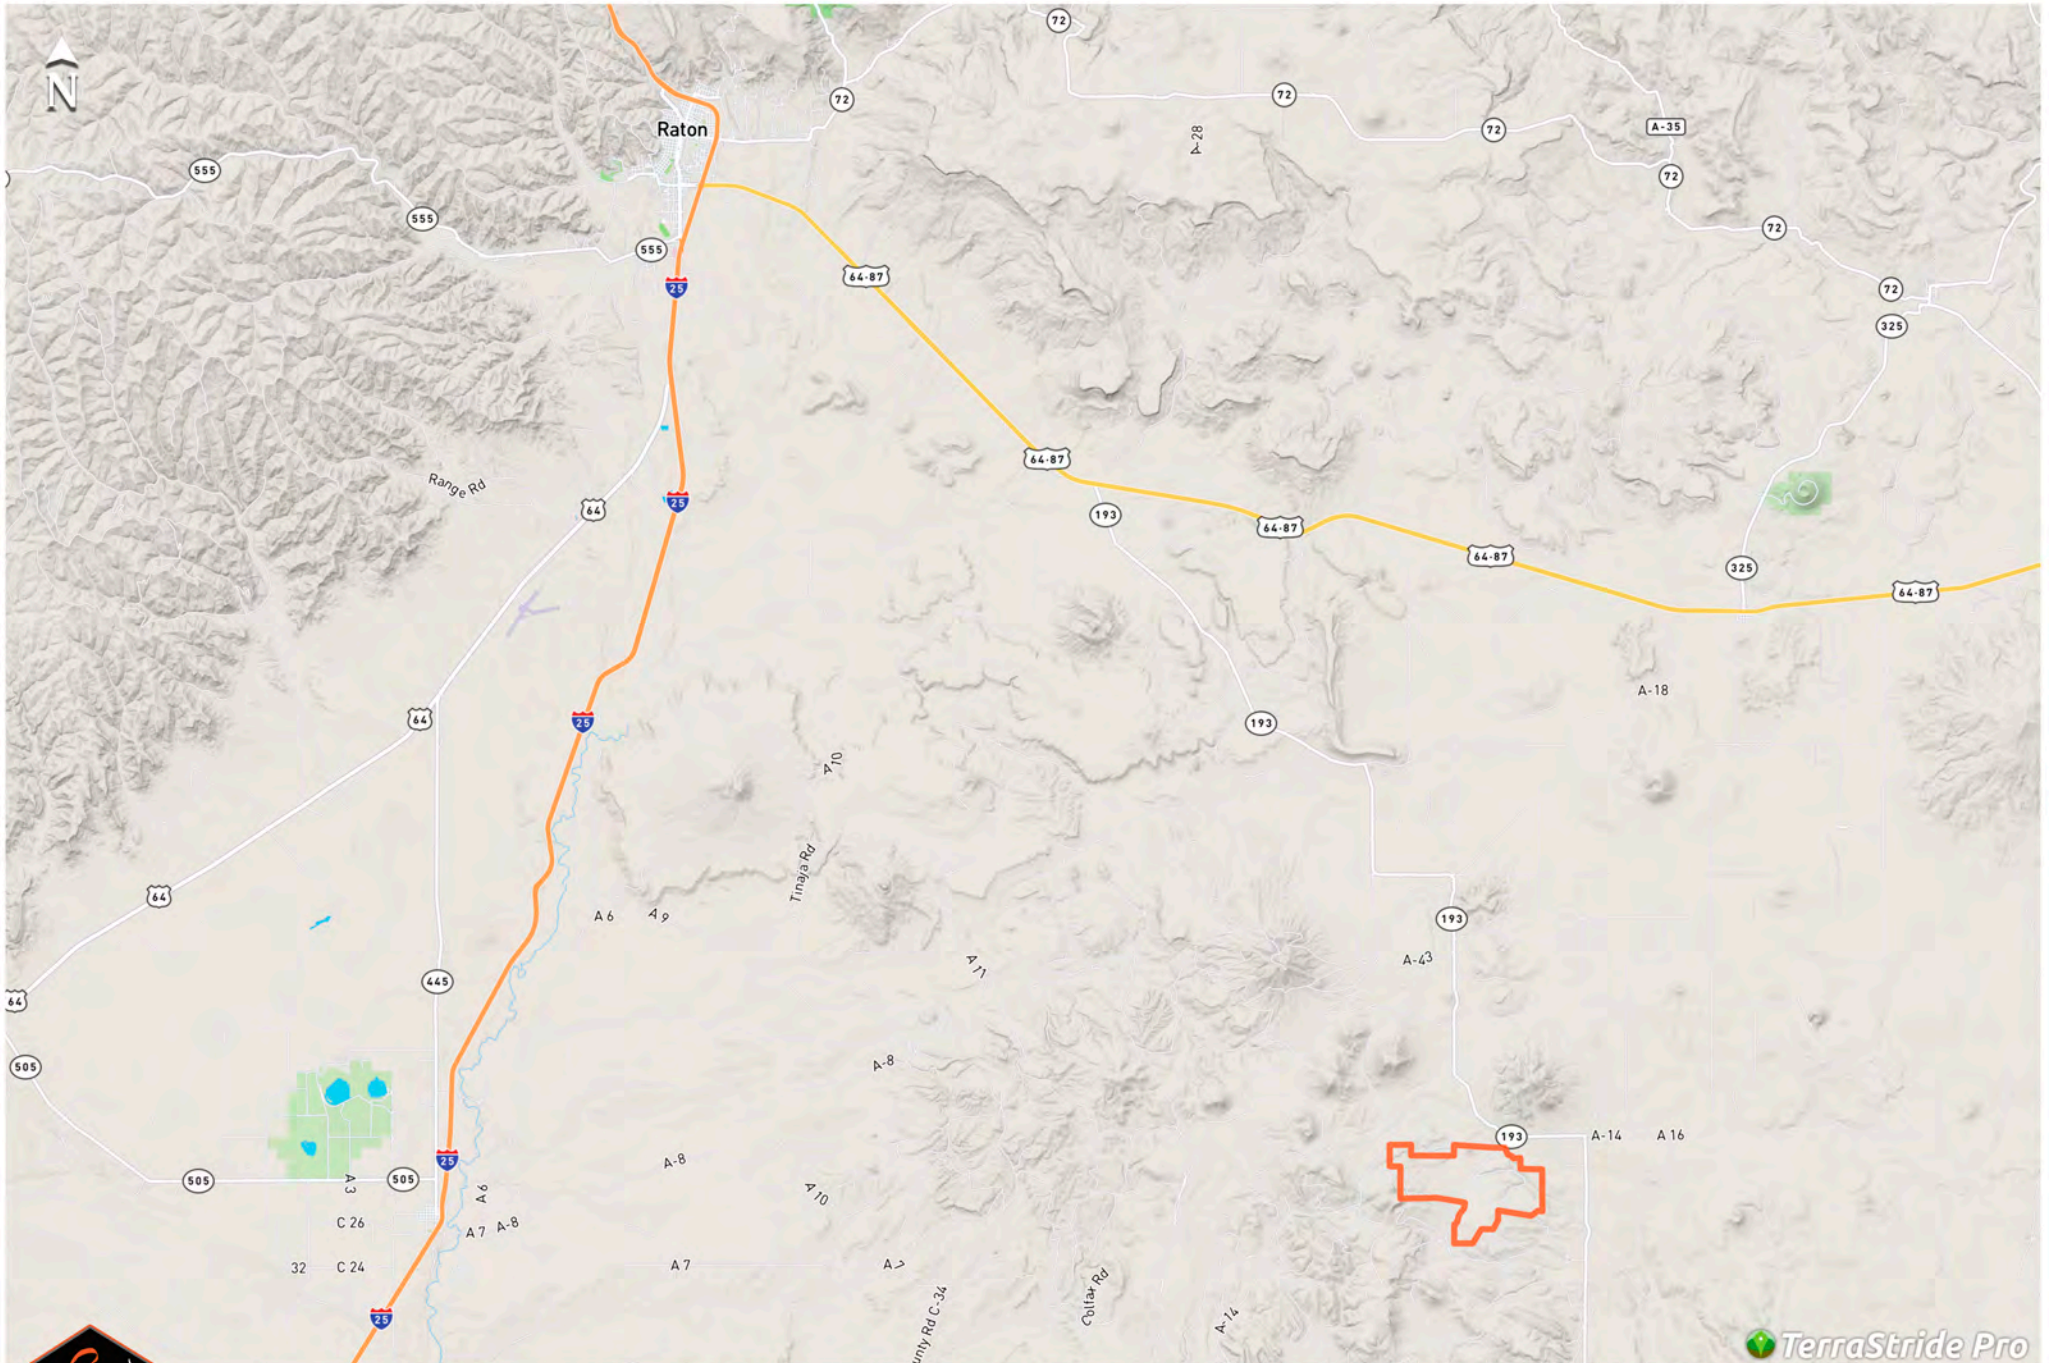

LEGEND	
	Boundary
	Access
	Creek/Springs
	Spring
	Dirt Tank
	Stock Tank
	Camp & Corall

TerraStride

SILVER SPUR RANCH
Raton, NM | 2,976± acres

www.SJSportingProperties.com

The information contained here is obtained by this broker from sellers, owners, or other resources. This information is considered reliable, neither this broker nor owners make any guarantee, warranty or representation as to correctness of any data or descriptions and the accuracy of such statements. The correctness and/or accuracy of any and all statements should be determined through independent investigation made by the prospective purchaser.

SILVER SPUR RANCH
 Raton, NM | 2,976± acres

www.SJSportingProperties.com

The information contained here is obtained by this broker from sellers, owners, or other resources. This information is considered reliable, neither this broker nor owners make any guarantee, warranty or representation as to correctness of any data or descriptions and the accuracy of such statements. The correctness and/or accuracy of any and all statements should be determined through independent investigation made by the prospective purchaser.