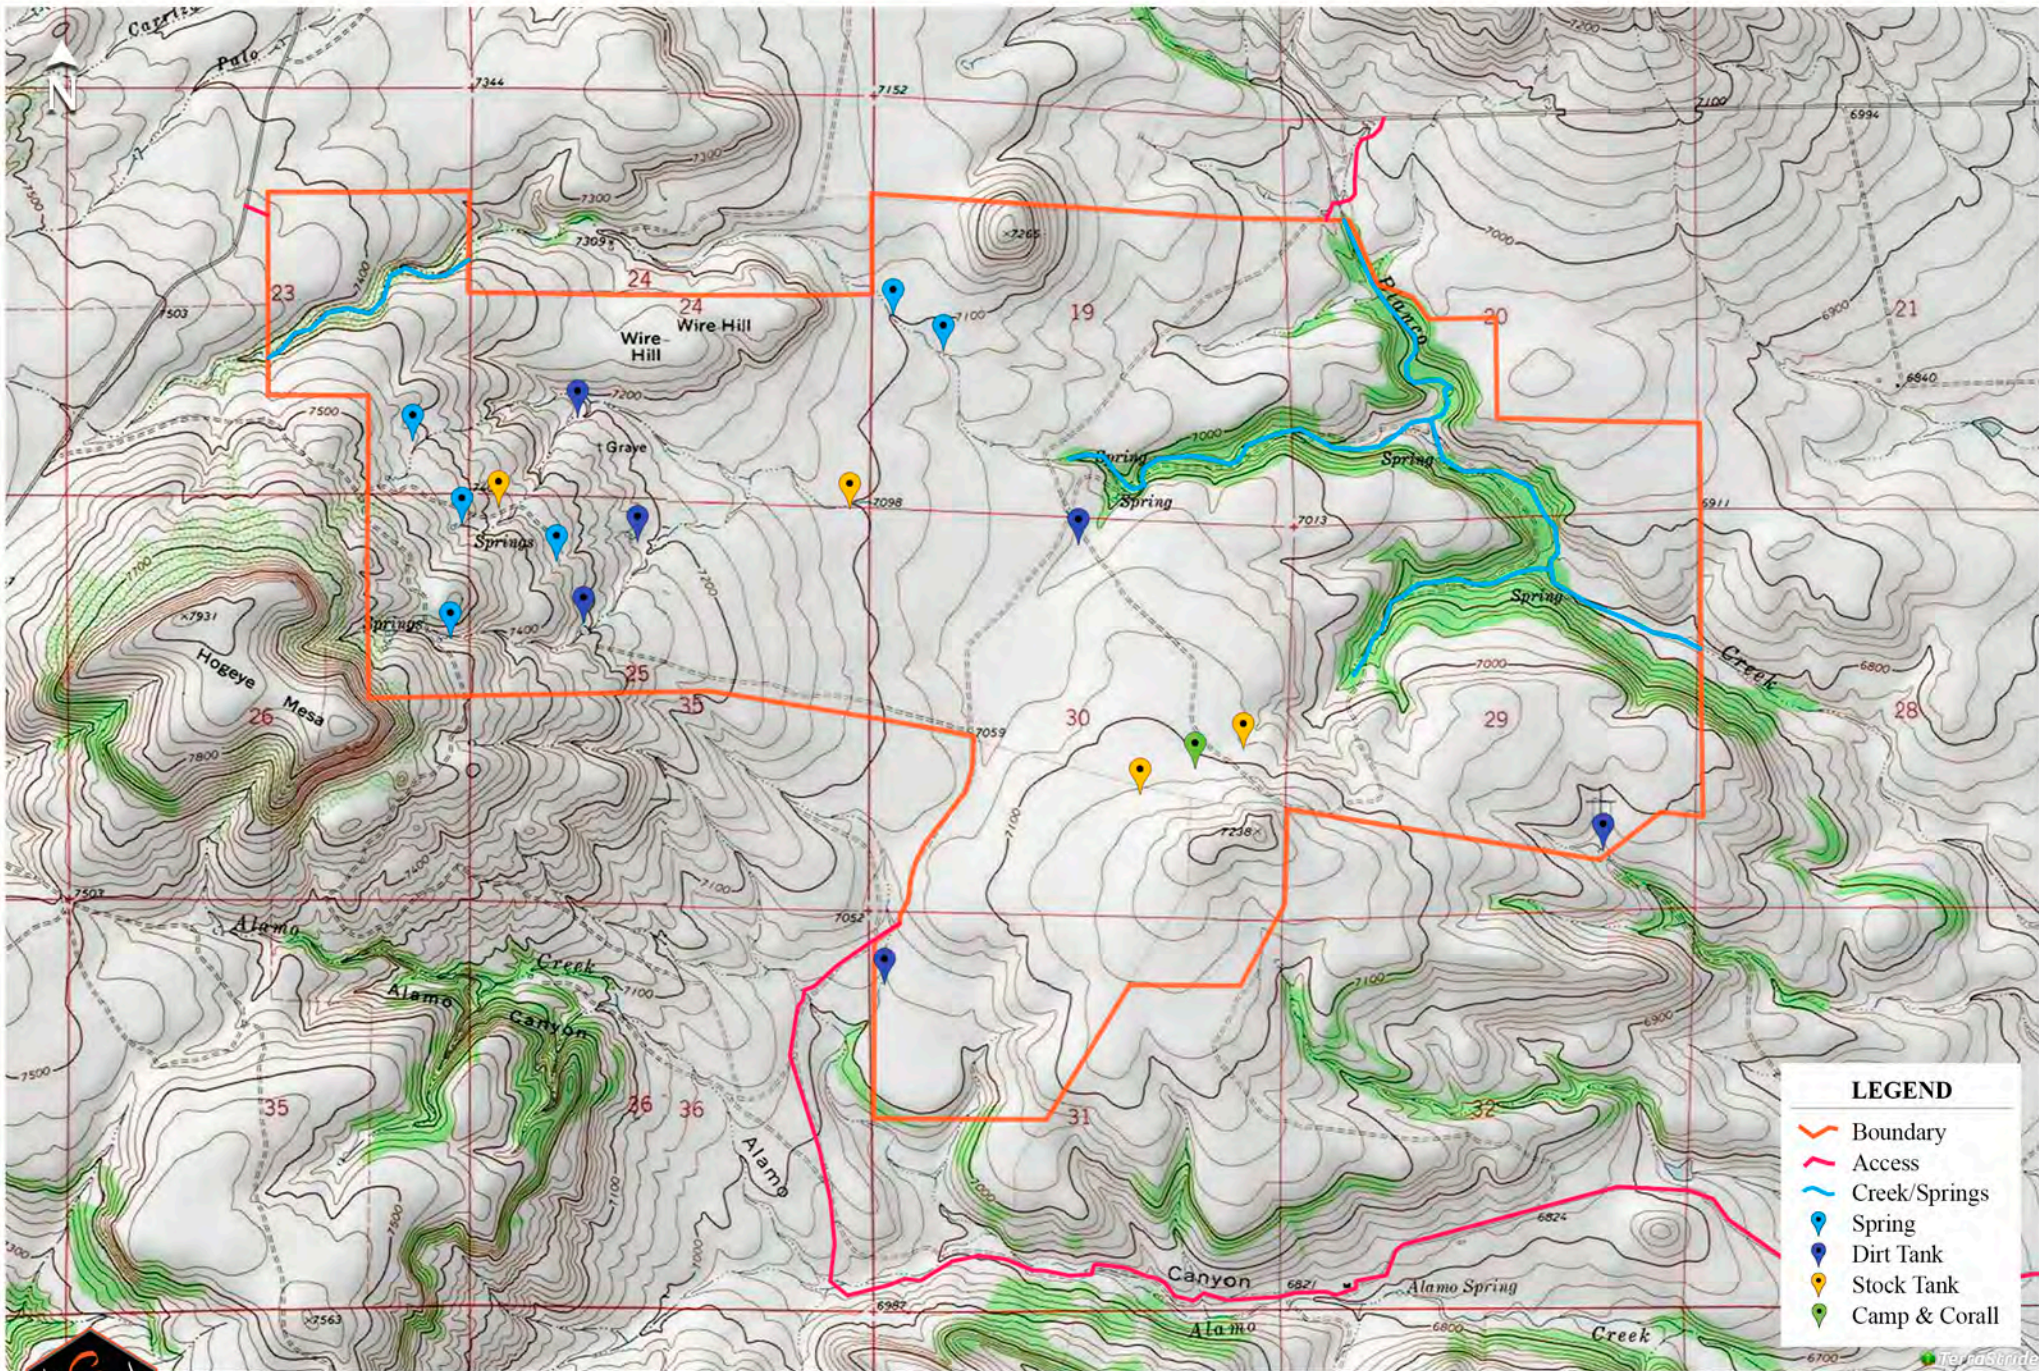

LEGEND	
	Boundary
	Access
	Creek/Springs
	Spring
	Dirt Tank
	Stock Tank
	Camp & Corall

TerraStride

SILVER SPUR RANCH
Raton, NM | 2,976± acres

www.SJSportingProperties.com

The information contained here is obtained by this broker from sellers, owners, or other resources. This information is considered reliable, neither this broker nor owners make any guarantee, warranty or representation as to correctness of any data or descriptions and the accuracy of such statements. The correctness and/or accuracy of any and all statements should be determined through independent investigation made by the prospective purchaser.

SILVER SPUR RANCH
 Raton, NM | 2,976± acres

www.SJSportingProperties.com

The information contained here is obtained by this broker from sellers, owners, or other resources. This information is considered reliable, neither this broker nor owners make any guarantee, warranty or representation as to correctness of any data or descriptions and the accuracy of such statements. The correctness and/or accuracy of any and all statements should be determined through independent investigation made by the prospective purchaser.