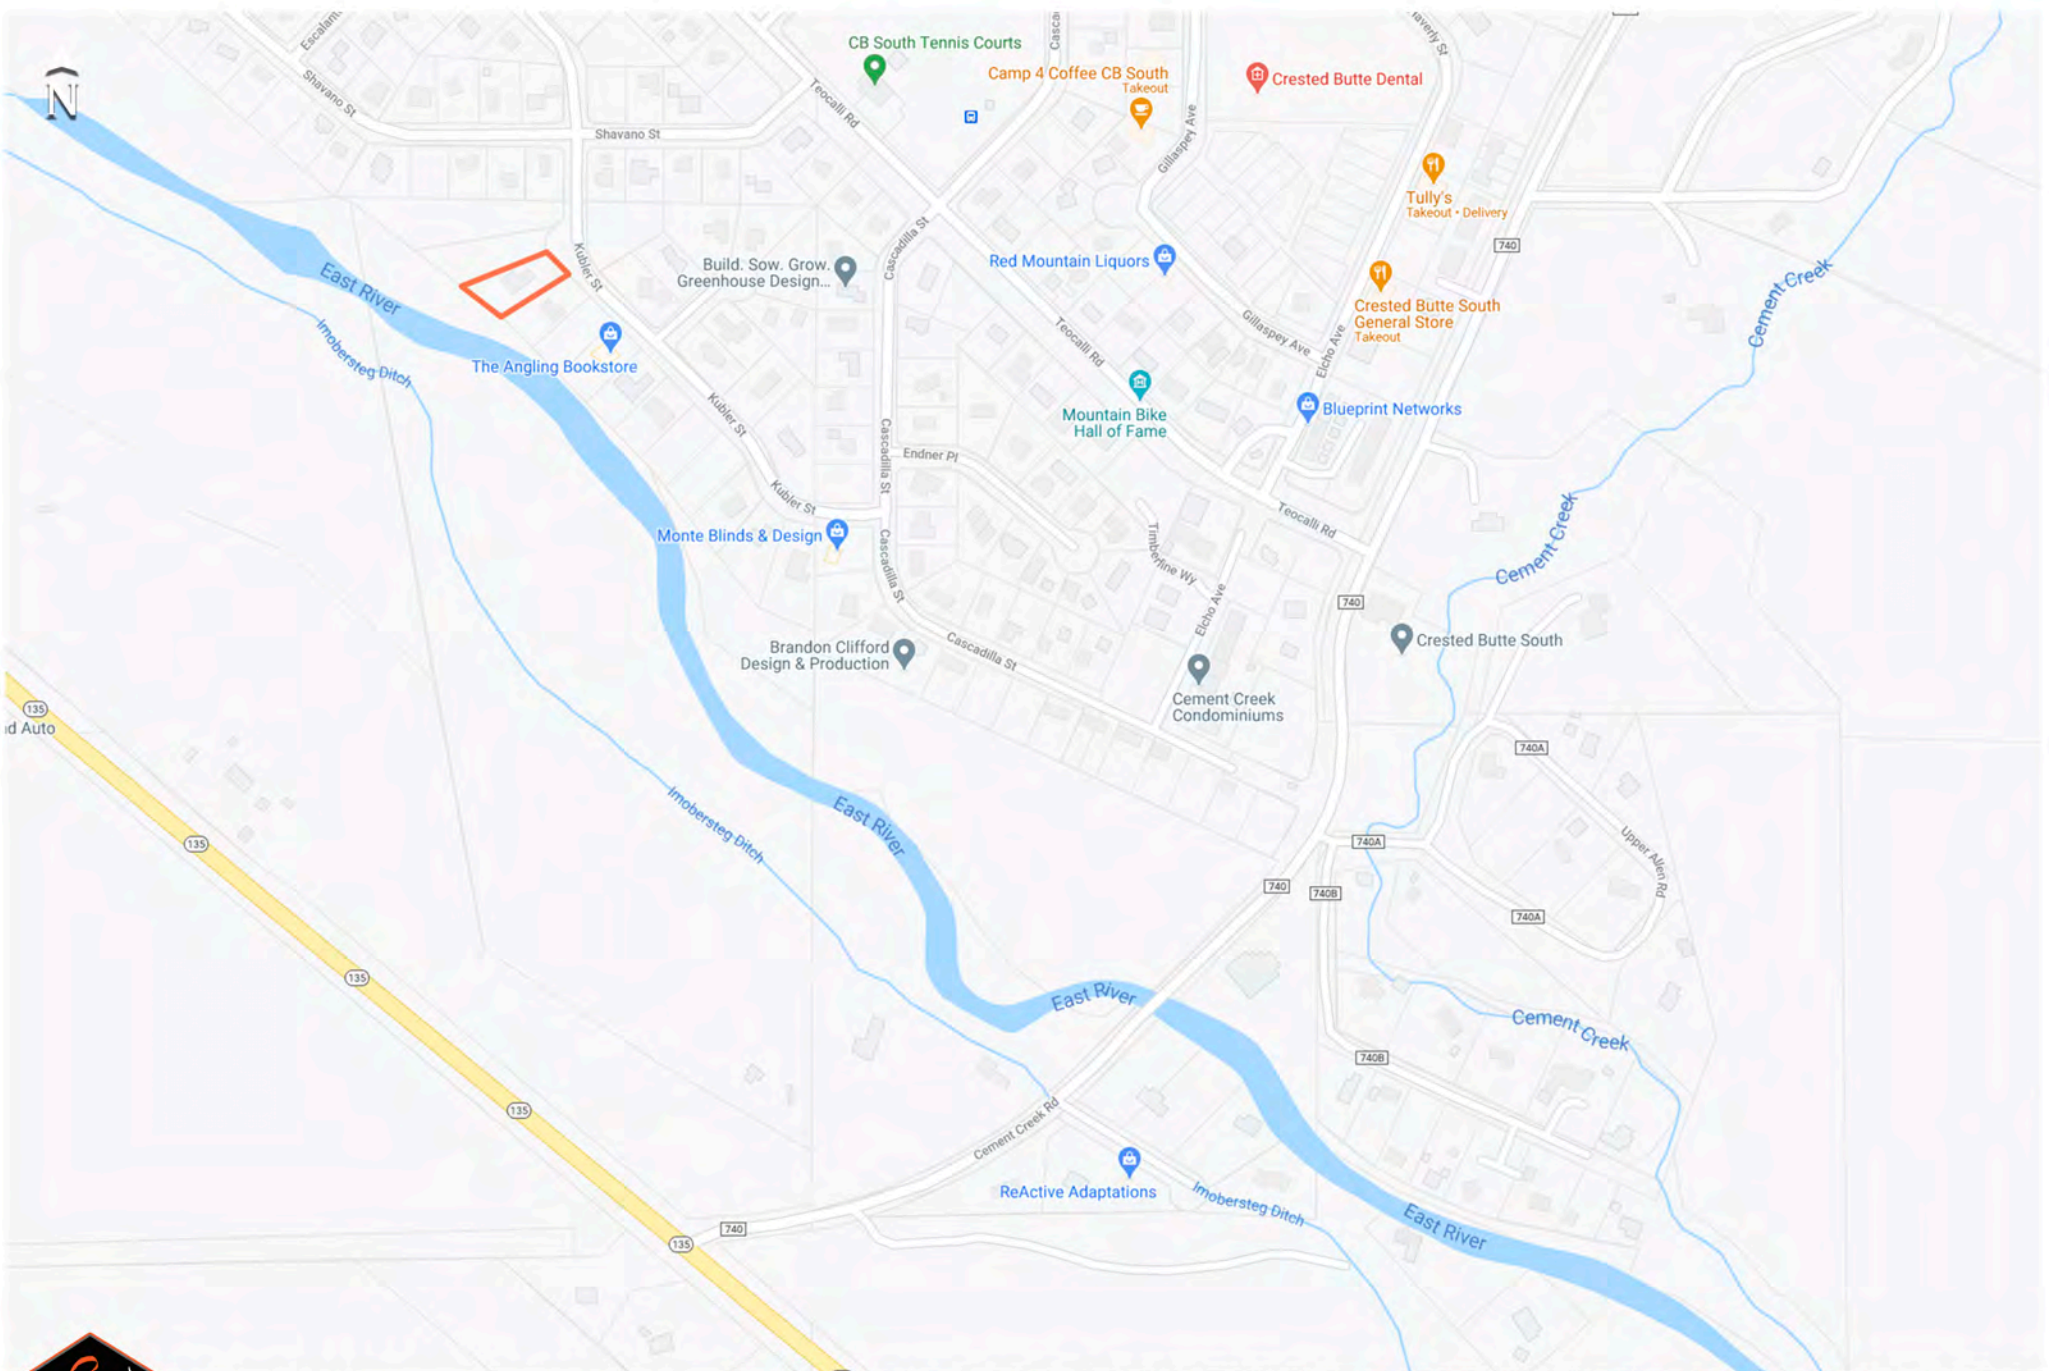

209 KUBLER STREET
Crested Butte, Colorado | .5± Acres

www.SJSportingProperties.com

The information contained here is obtained by this broker from sellers, owners, or other resources. This information is considered reliable, neither this broker nor owners make any guarantee, warranty or representation as to correctness of any data or descriptions and the accuracy of such statements. The correctness and/or accuracy of any and all statements should be determined through independent investigation made by the prospective purchaser.