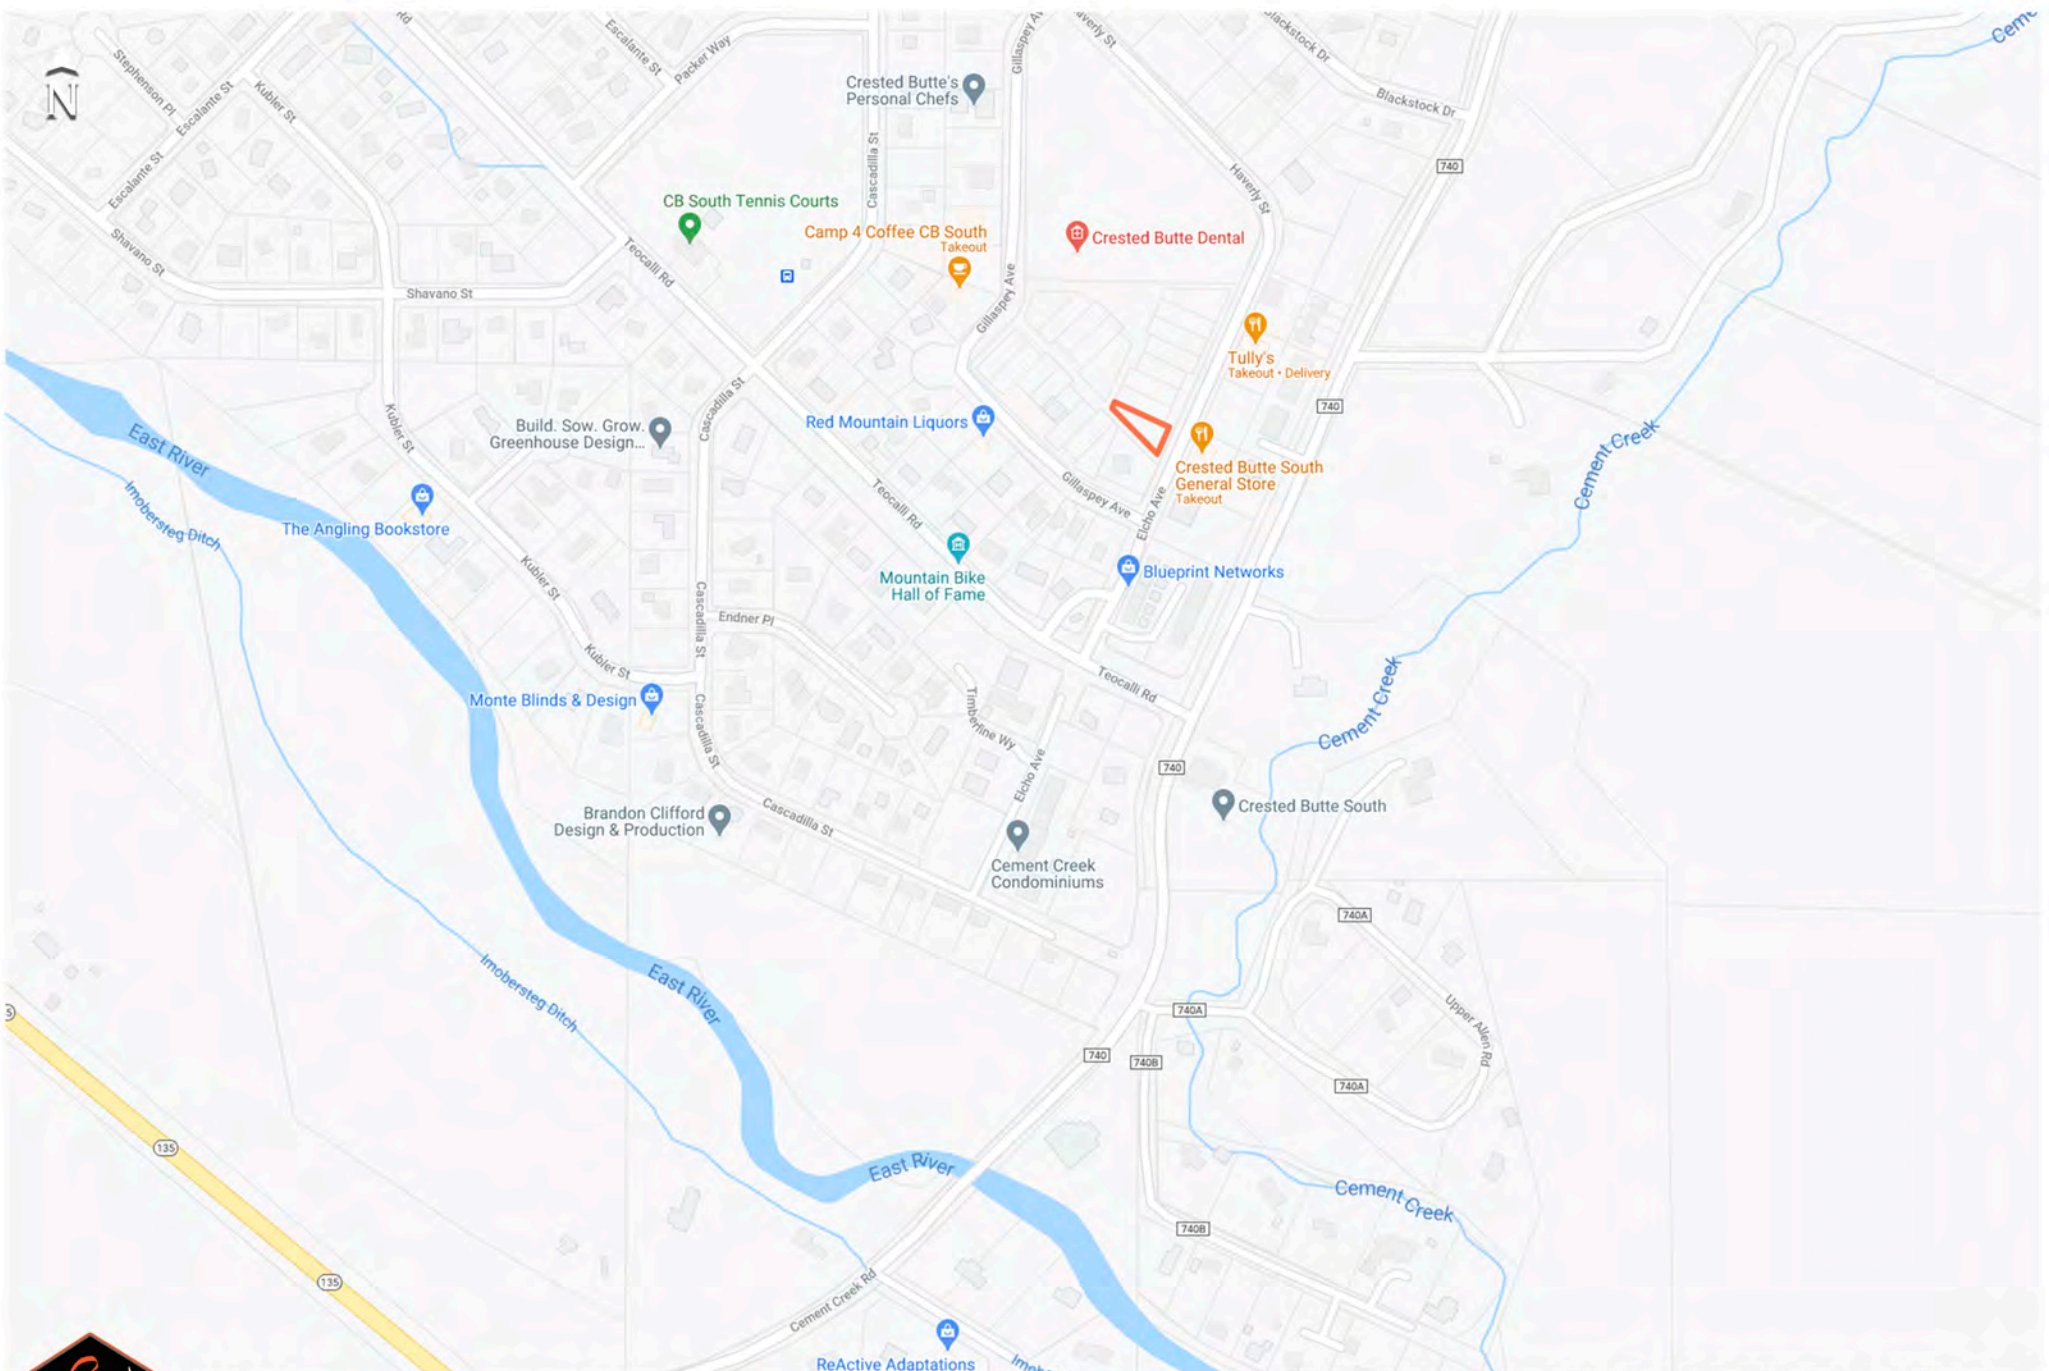

217 ELCHO AVENUE UNIT #15
Crested Butte, Colorado | .17± Acres

www.SJSportingProperties.com

The information contained here is obtained by this broker from sellers, owners, or other resources. This information is considered reliable, neither this broker nor owners make any guarantee, warranty or representation as to correctness of any data or descriptions and the accuracy of such statements. The correctness and/or accuracy of any and all statements should be determined through independent investigation made by the prospective purchaser.