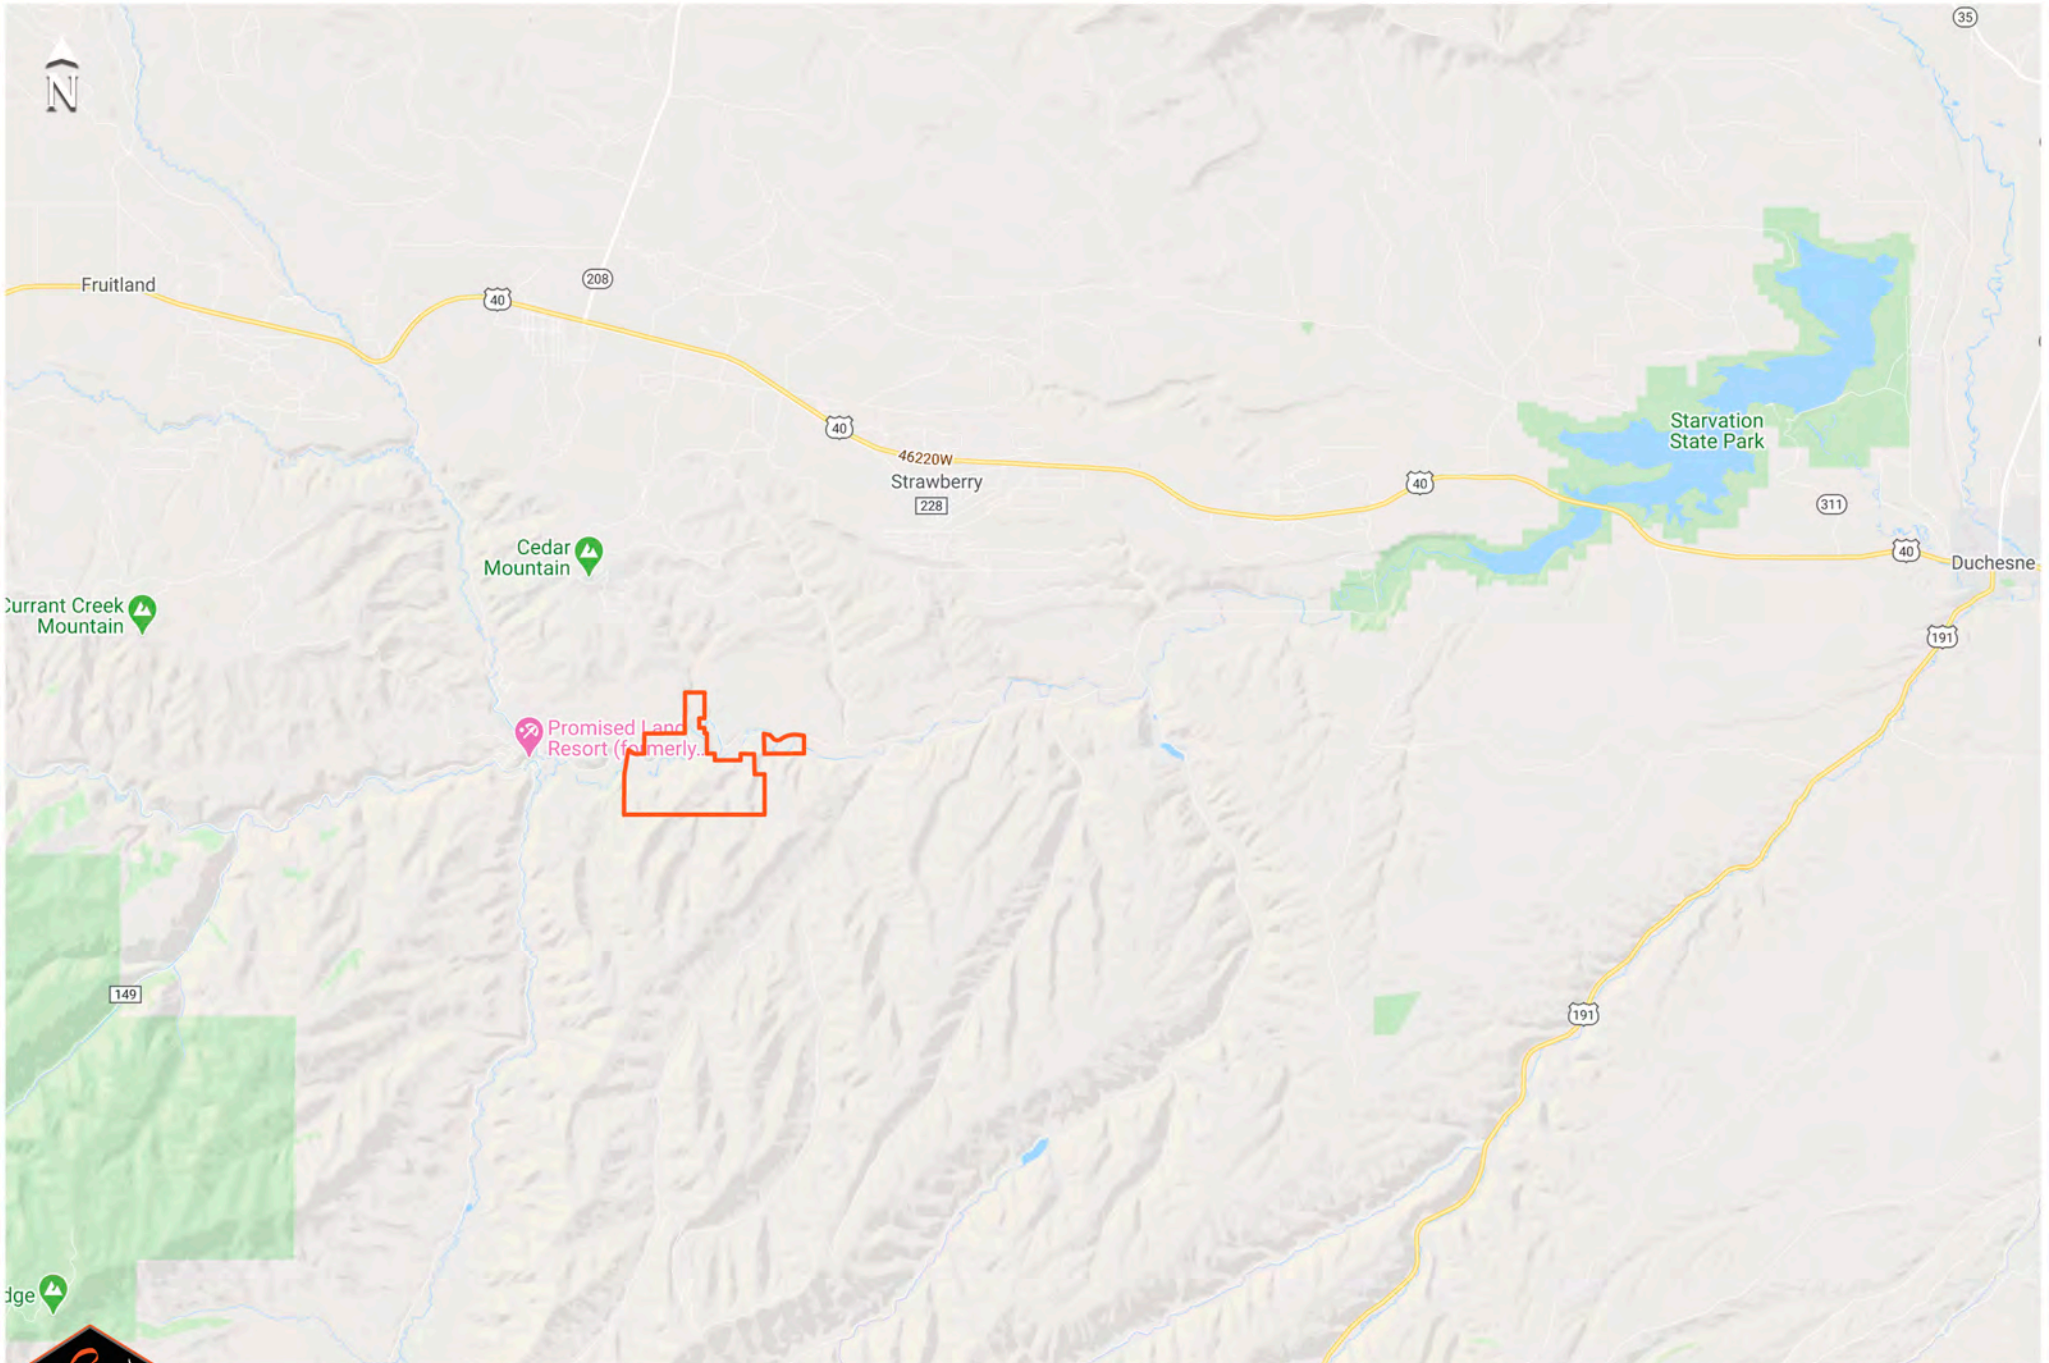

THE RANCH AT STRAWBERRY RIVER
Strawberry, UT | 1,075± acres

www.SJSportingProperties.com

The information contained here is obtained by this broker from sellers, owners, or other resources. This information is considered reliable, neither this broker nor owners make any guarantee, warranty or representation as to correctness of any data or descriptions and the accuracy of such statements. The correctness and/or accuracy of any and all statements should be determined through independent investigation made by the prospective purchaser.