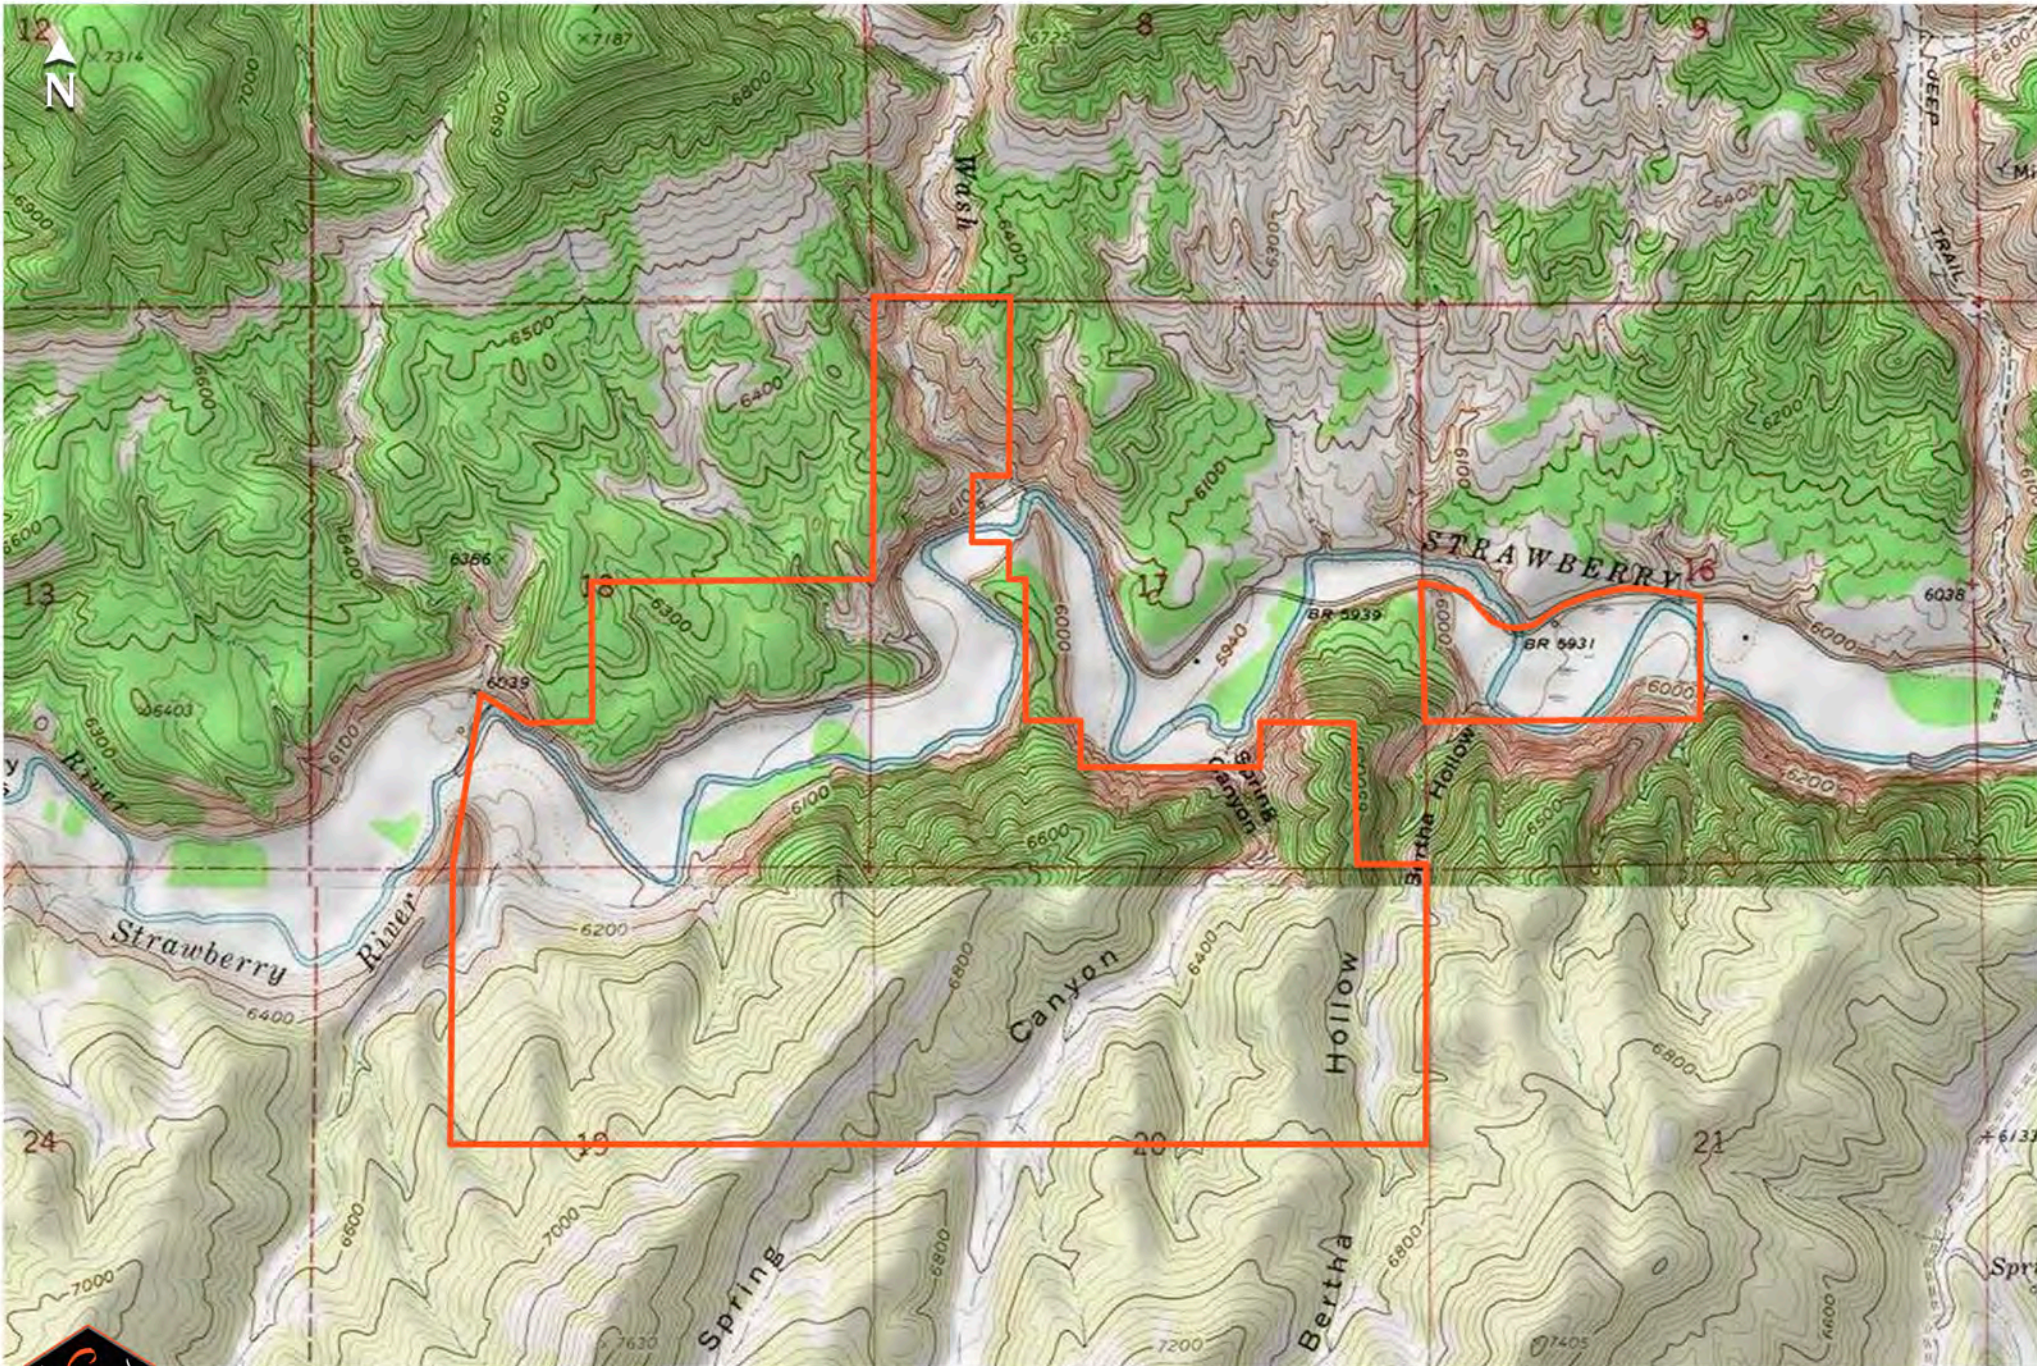

THE RANCH AT STRAWBERRY RIVER
Strawberry, UT | 1,075± acres

www.SJSportingProperties.com

The information contained here is obtained by this broker from sellers, owners, or other resources. This information is considered reliable, neither this broker nor owners make any guarantee, warranty or representation as to correctness of any data or descriptions and the accuracy of such statements. The correctness and/or accuracy of any and all statements should be determined through independent investigation made by the prospective purchaser.