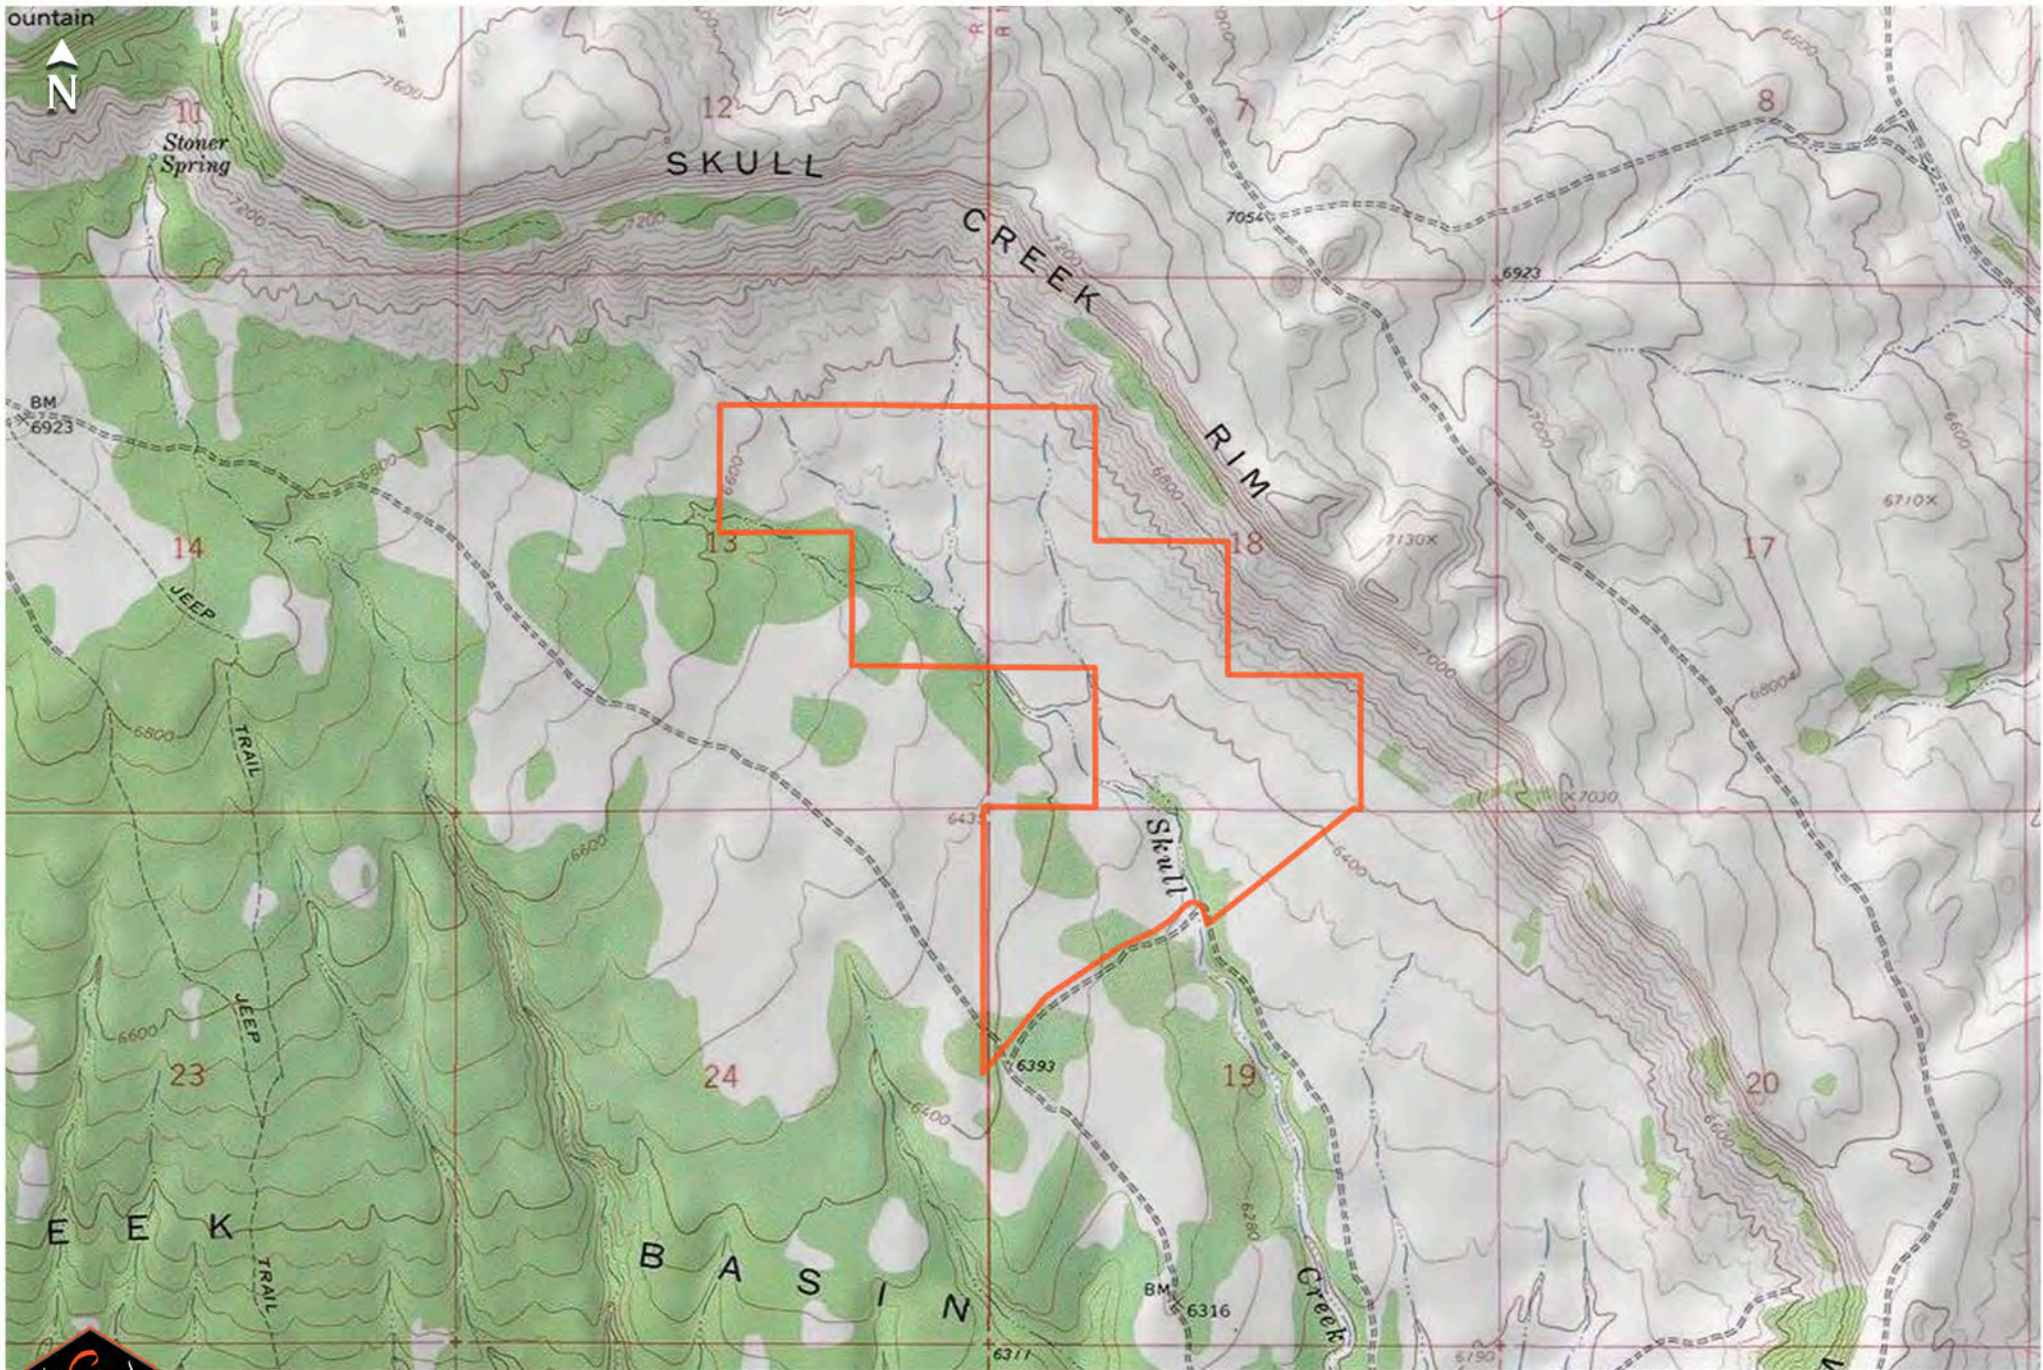

**RUNAMUCK RANCH**  
Dinosaur, CO | 412± acres

[www.SJSportingProperties.com](http://www.SJSportingProperties.com)

The information contained here is obtained by this broker from sellers, owners, or other resources. This information is considered reliable, neither this broker nor owners make any guarantee, warranty or representation as to correctness of any data or descriptions and the accuracy of such statements. The correctness and/or accuracy of any and all statements should be determined through independent investigation made by the prospective purchaser.