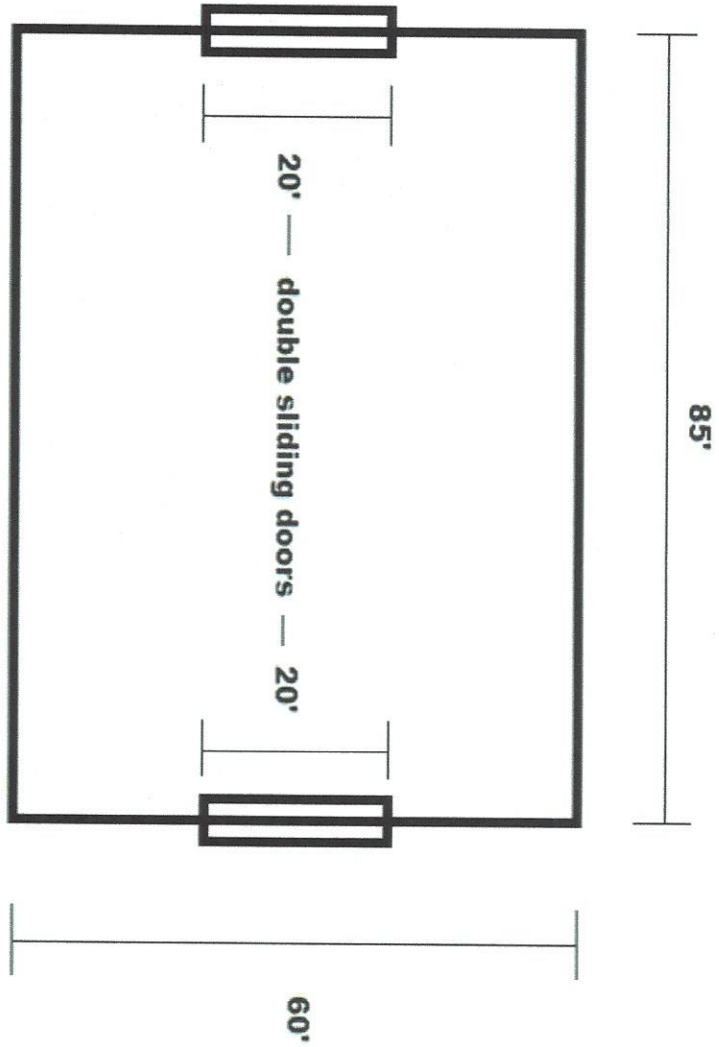

HOUSE - 1,518 sq ft
CARPORT - 903 sq ft

DIAGRAM NOT TO SCALE - 1"=20'

SHOP 1 - 5,820 sq ft

NOT TO SCALE - 1" = 20'

SHOP 2 / HAY BARN - 5,100 sq ft

NOT TO SCALE - 1" = 20"

SHOP 3 / EQUIPMENT BARN - 4,800 sq ft

NOT TO SCALE - 1" = 20'

NOT TO SCALE - 1" = 20'