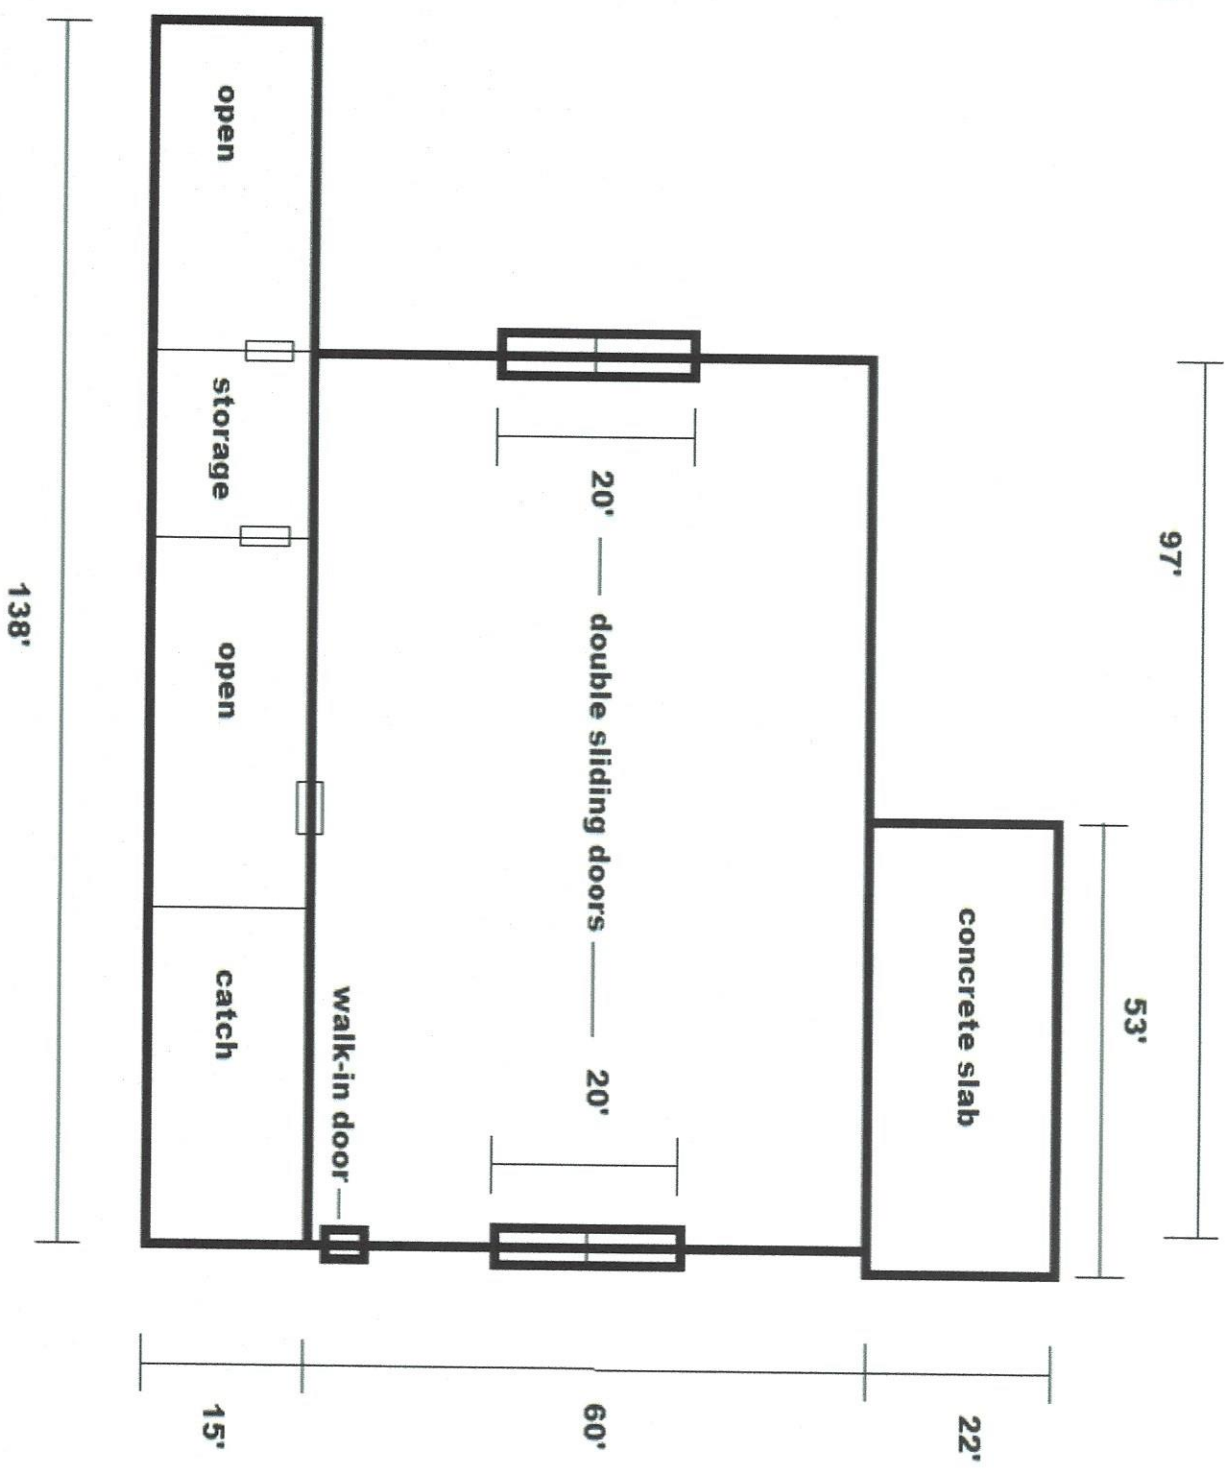

HOUSE - 1,518 sq ft
CARPORT - 903 sq ft

DIAGRAM NOT TO SCALE - 1"=20'

SHOP 1 - 5,820 sq ft

NOT TO SCALE - 1" = 20'

SHOP 2 / HAY BARN - 5,100 sq ft

NOT TO SCALE - 1" = 20"

SHOP 3 / EQUIPMENT BARN - 4,800 sq ft

NOT TO SCALE - 1" = 20'

NOT TO SCALE - 1" = 20'