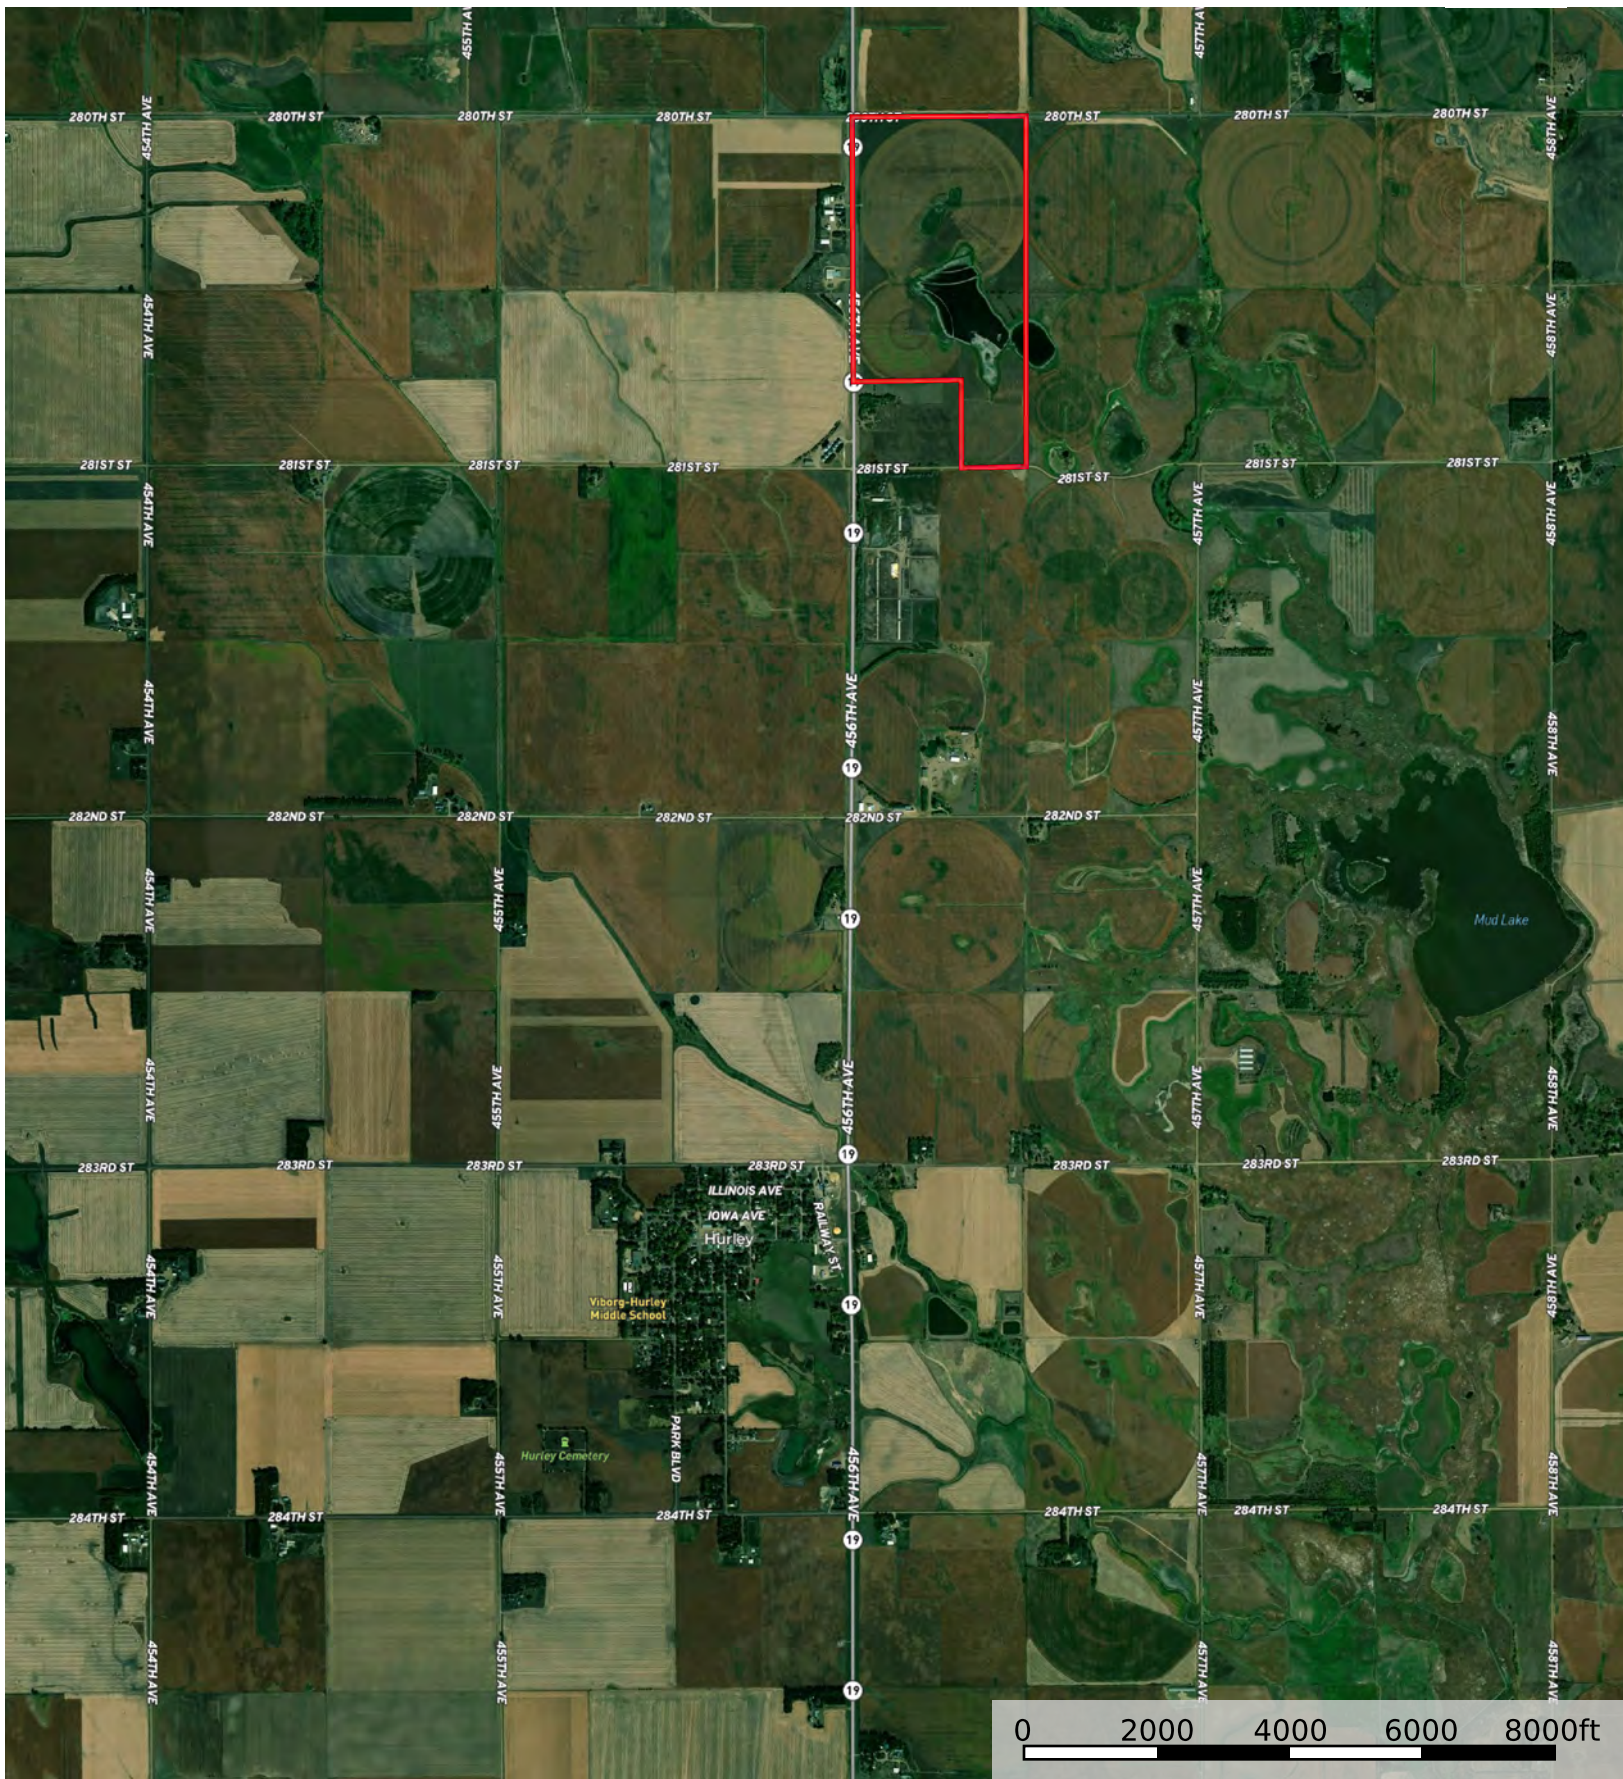

# Turner County, SD 262 Acres- Gravel Pit

South Dakota, AC +/-

Boundary