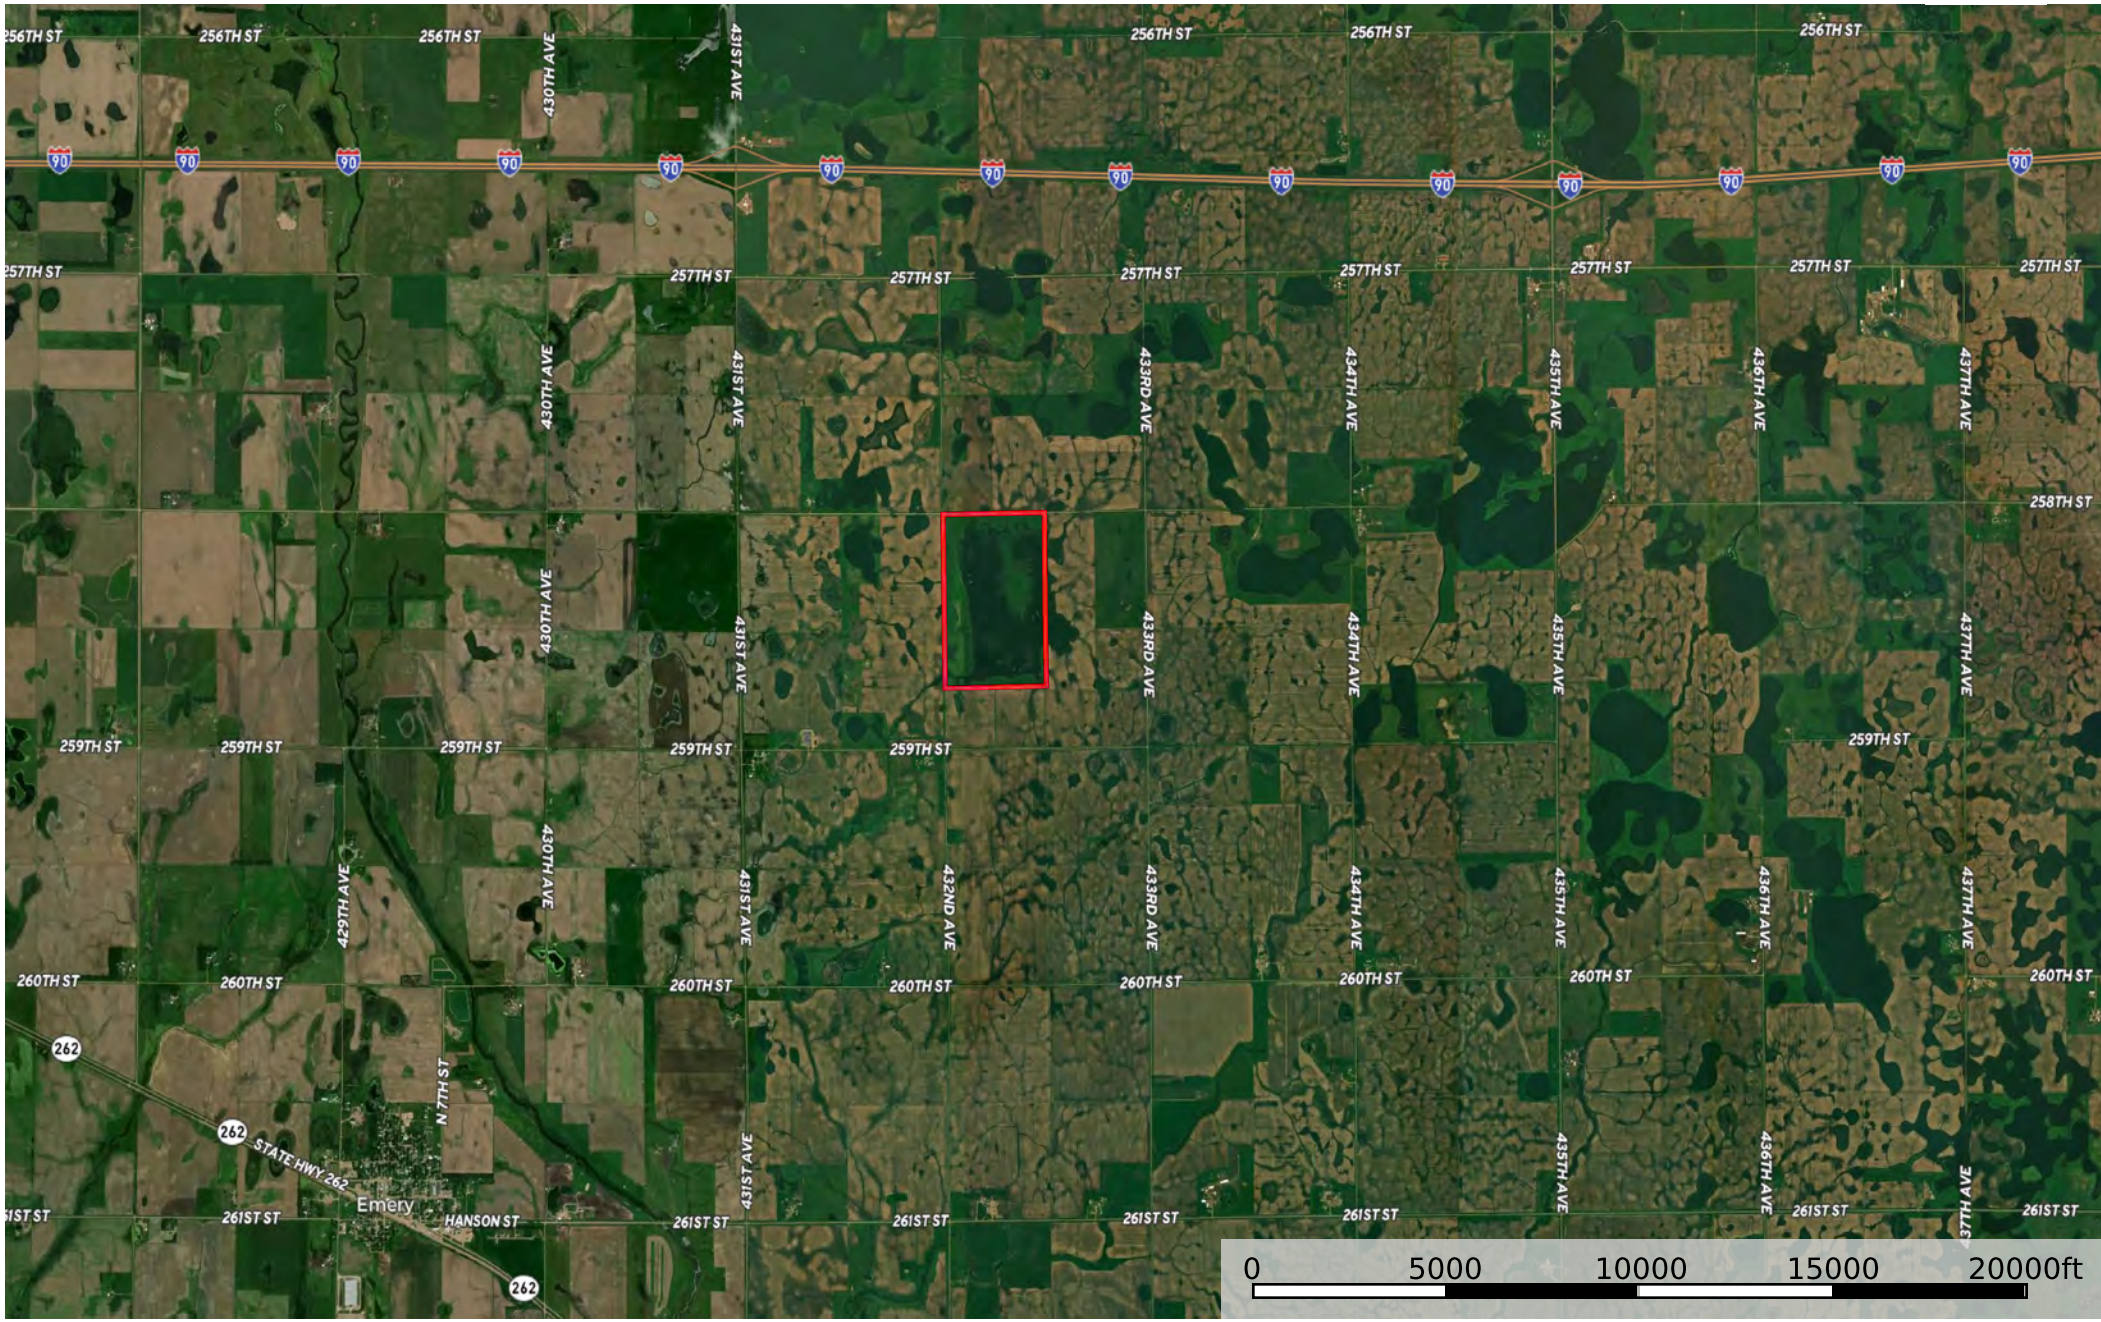

McCook County 229 acres

South Dakota, AC +/-

 Boundary