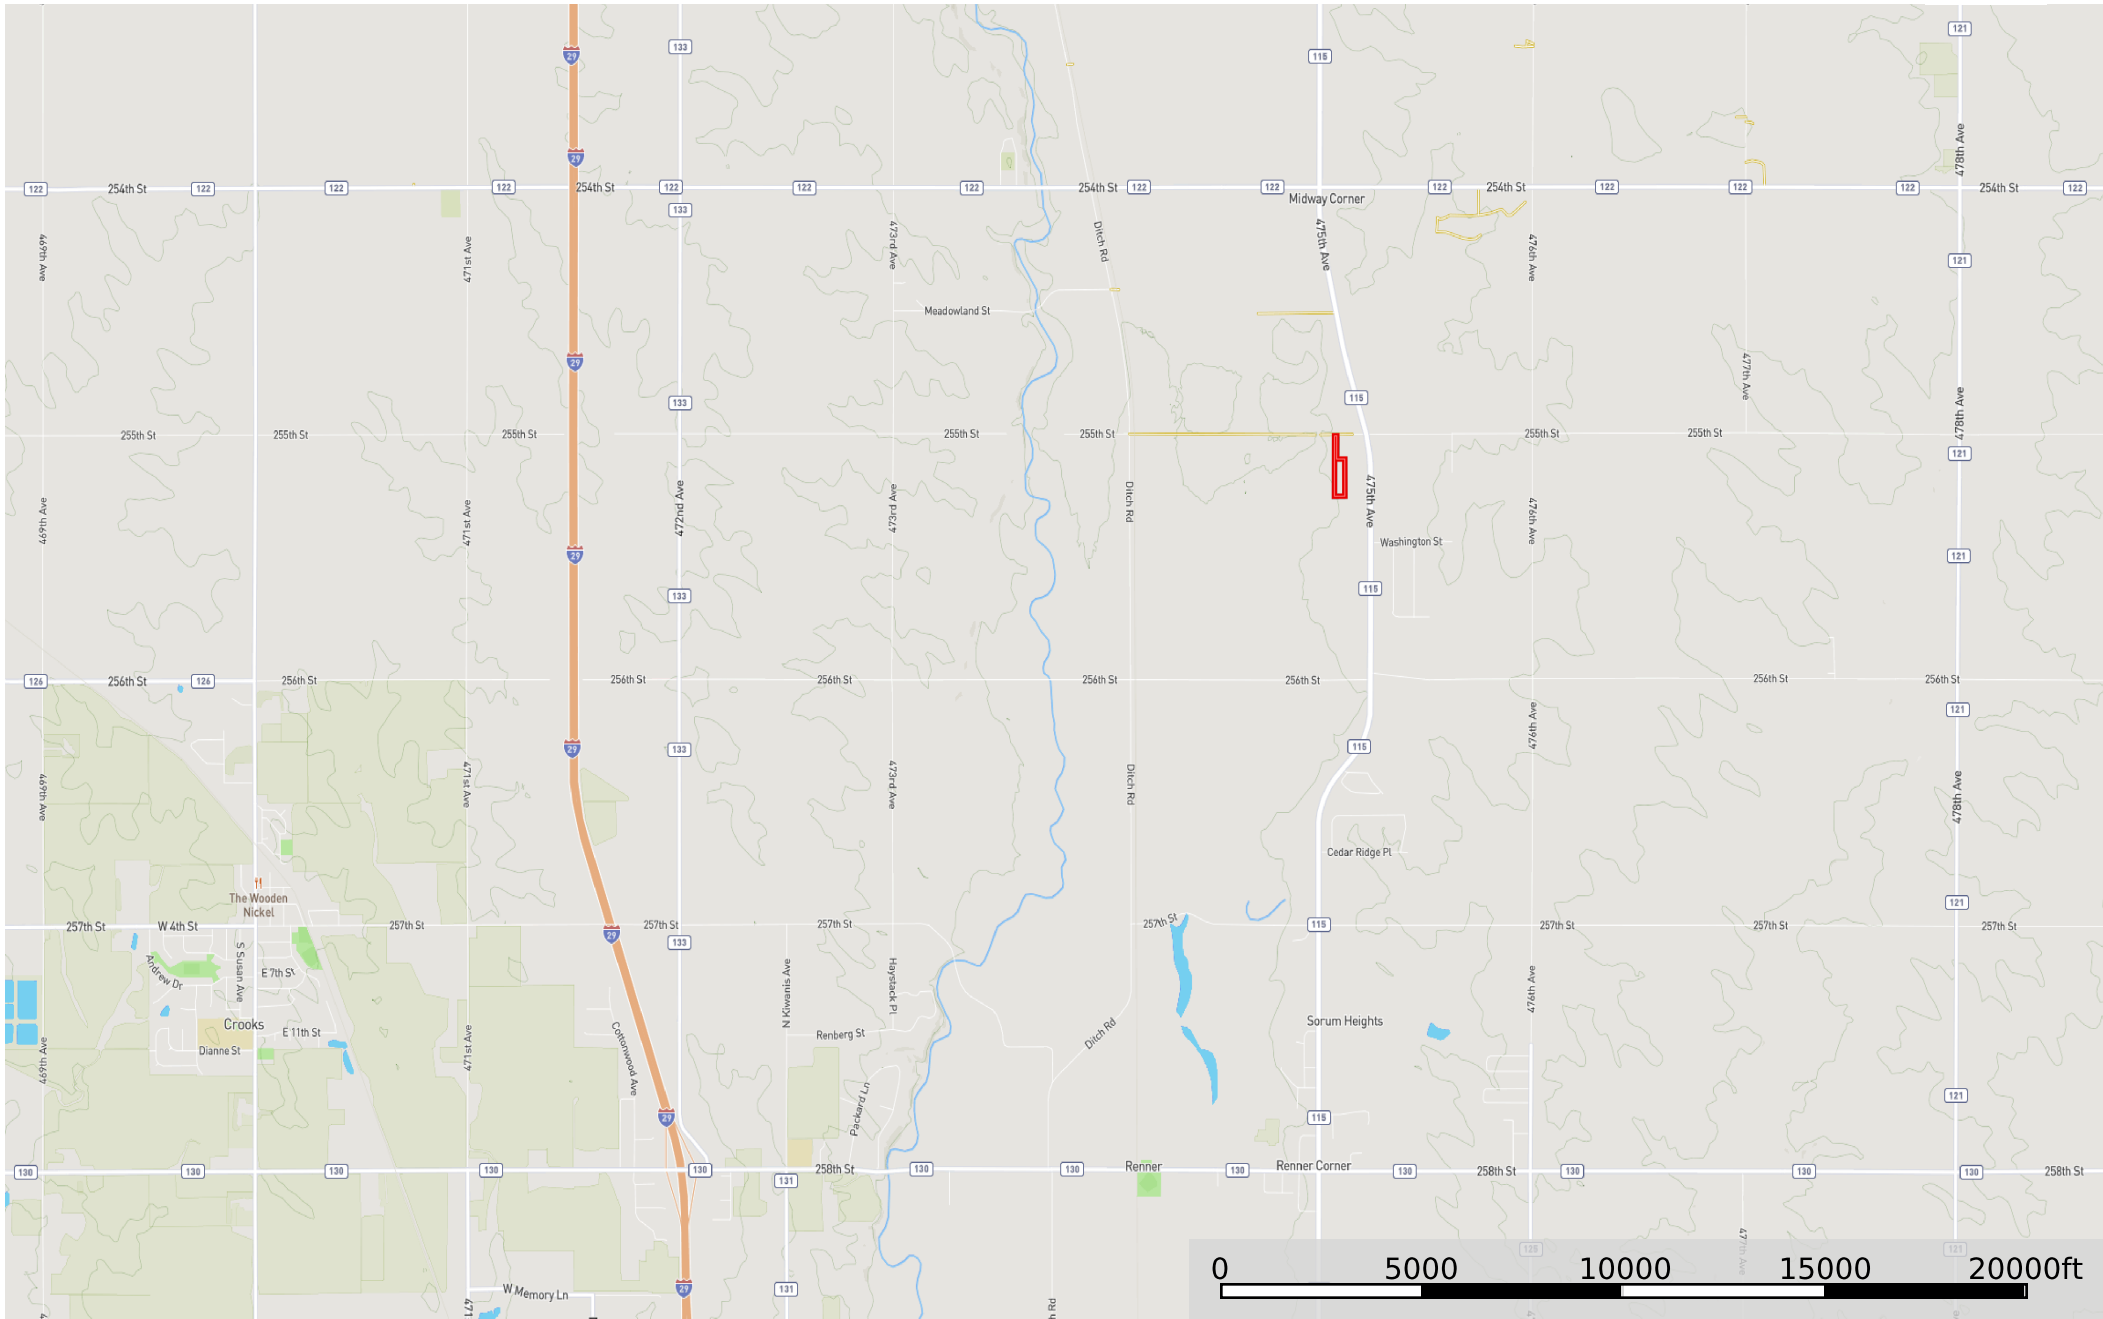

# Minnehaha County, SD Renner 5.5

South Dakota, AC +/-

 Boundary