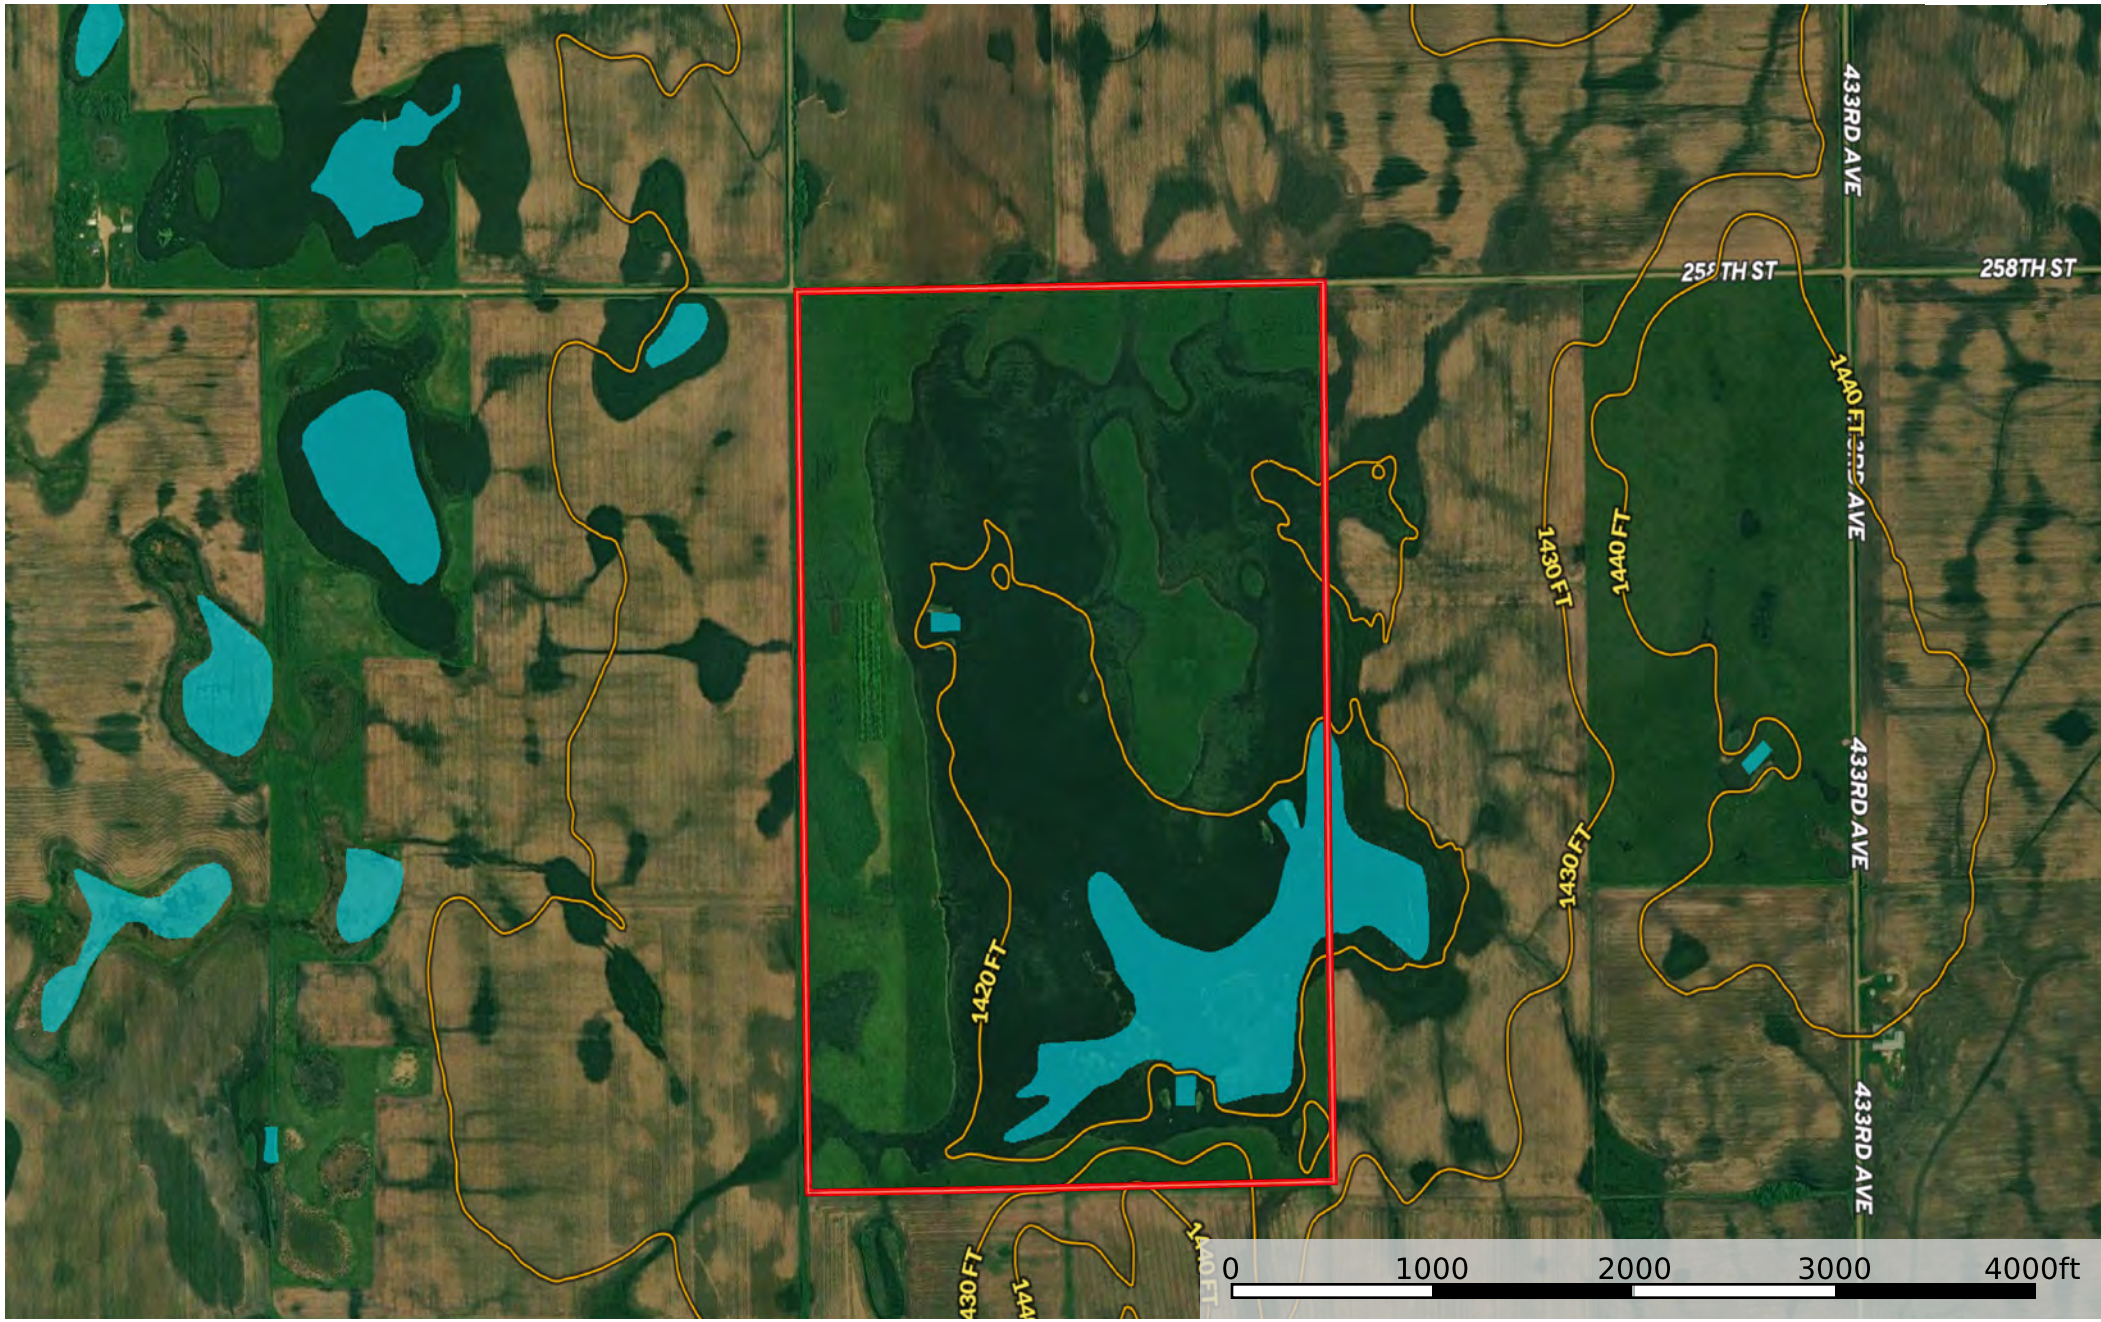

# McCook County 229 acres

South Dakota, AC +/-

- Boundary
- Stream, Intermittent
- River/Creek
- Water Body