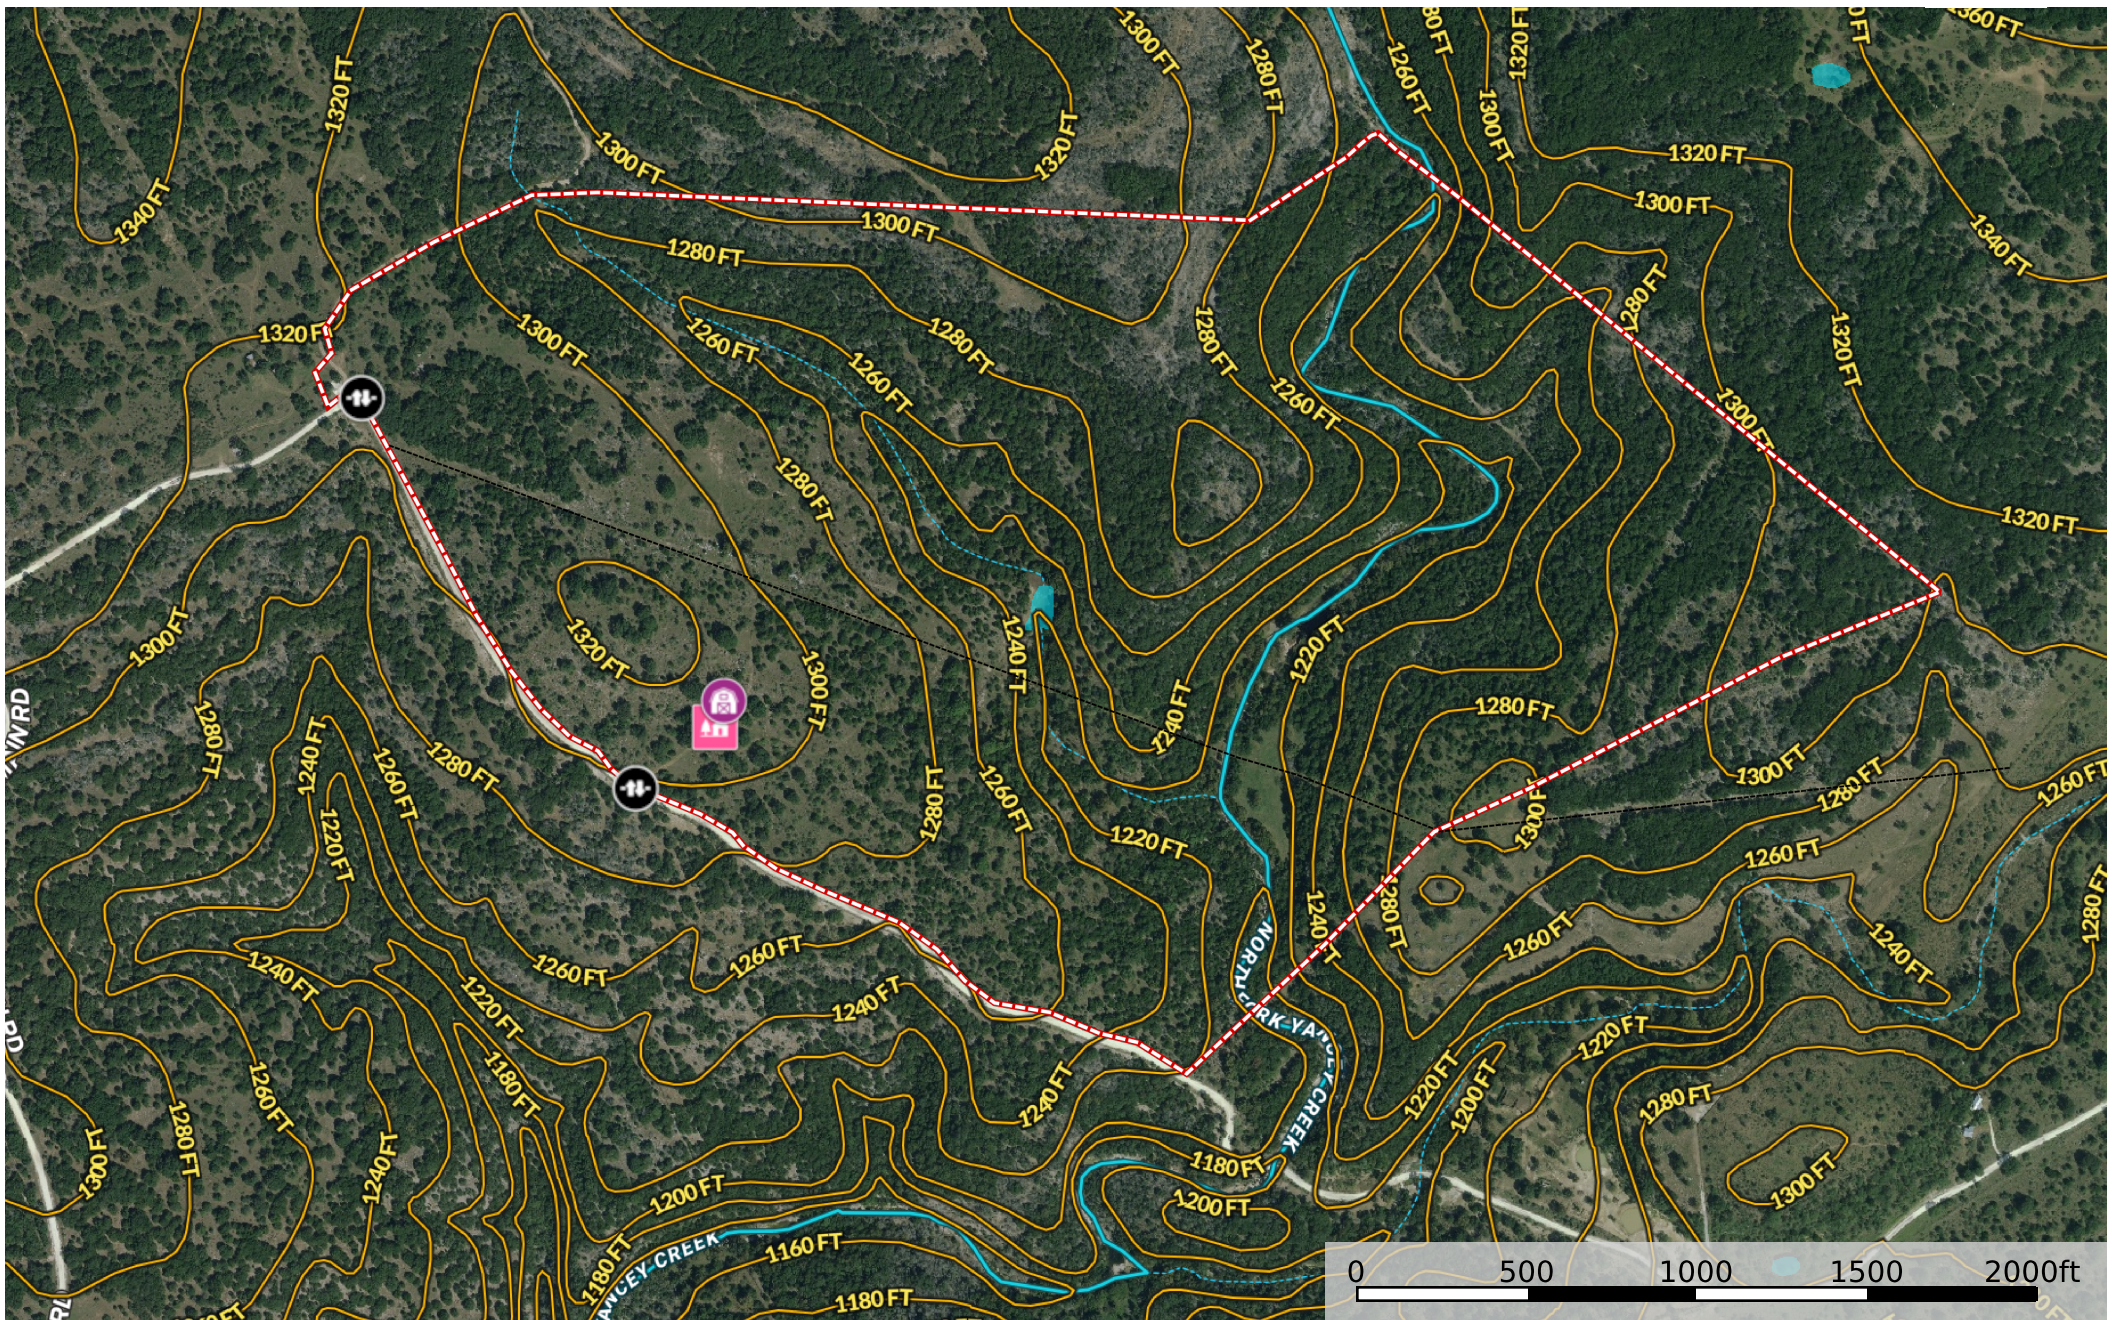

# Buffalo Range - SR

Lampasas County, Texas, 175 AC +/-

- Gate
- Barn
- Cabin
- Transmission Line
- Boundary
- Stream, Intermittent
- River/Creek
- Water Body