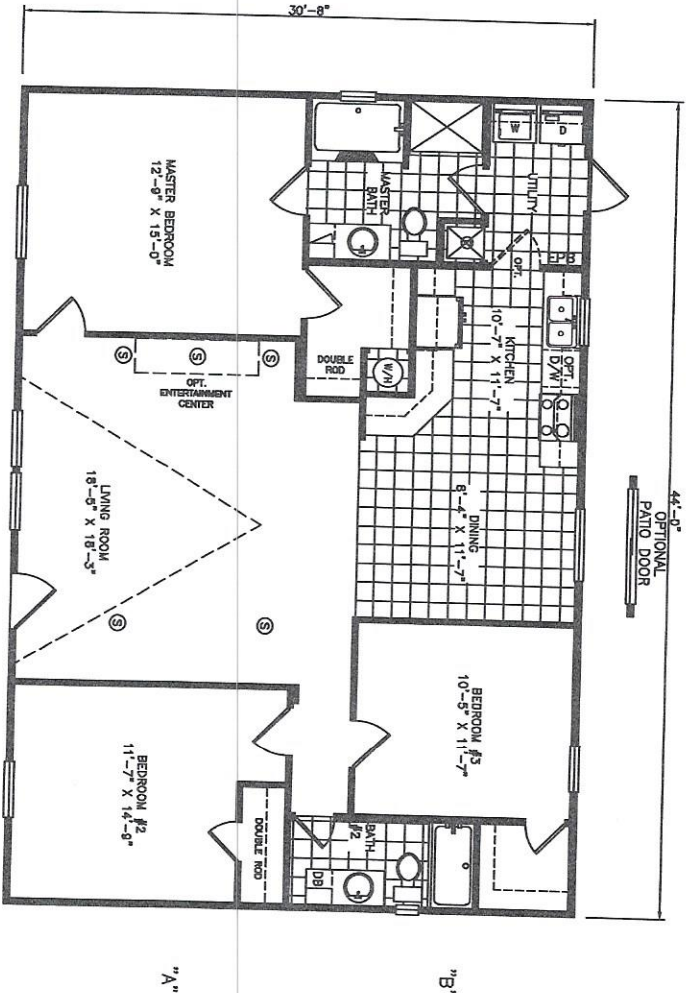

Legacy Flooring

MODEL B-3248-32B
 BOX SIZE = 30'-8" x 44'-0"
 3 BEDROOMS / 2 BATH (1356 SQ. FT.)

DATE:	07/09/2012	MODEL:	B-3248-32B	TITLE:	SALES PRINT	DWG #:	MP-131
SCALE:	NTS	DRAWN BY:	JMS	REV #	DESCRIPTION	DATE:	REVISED BY: