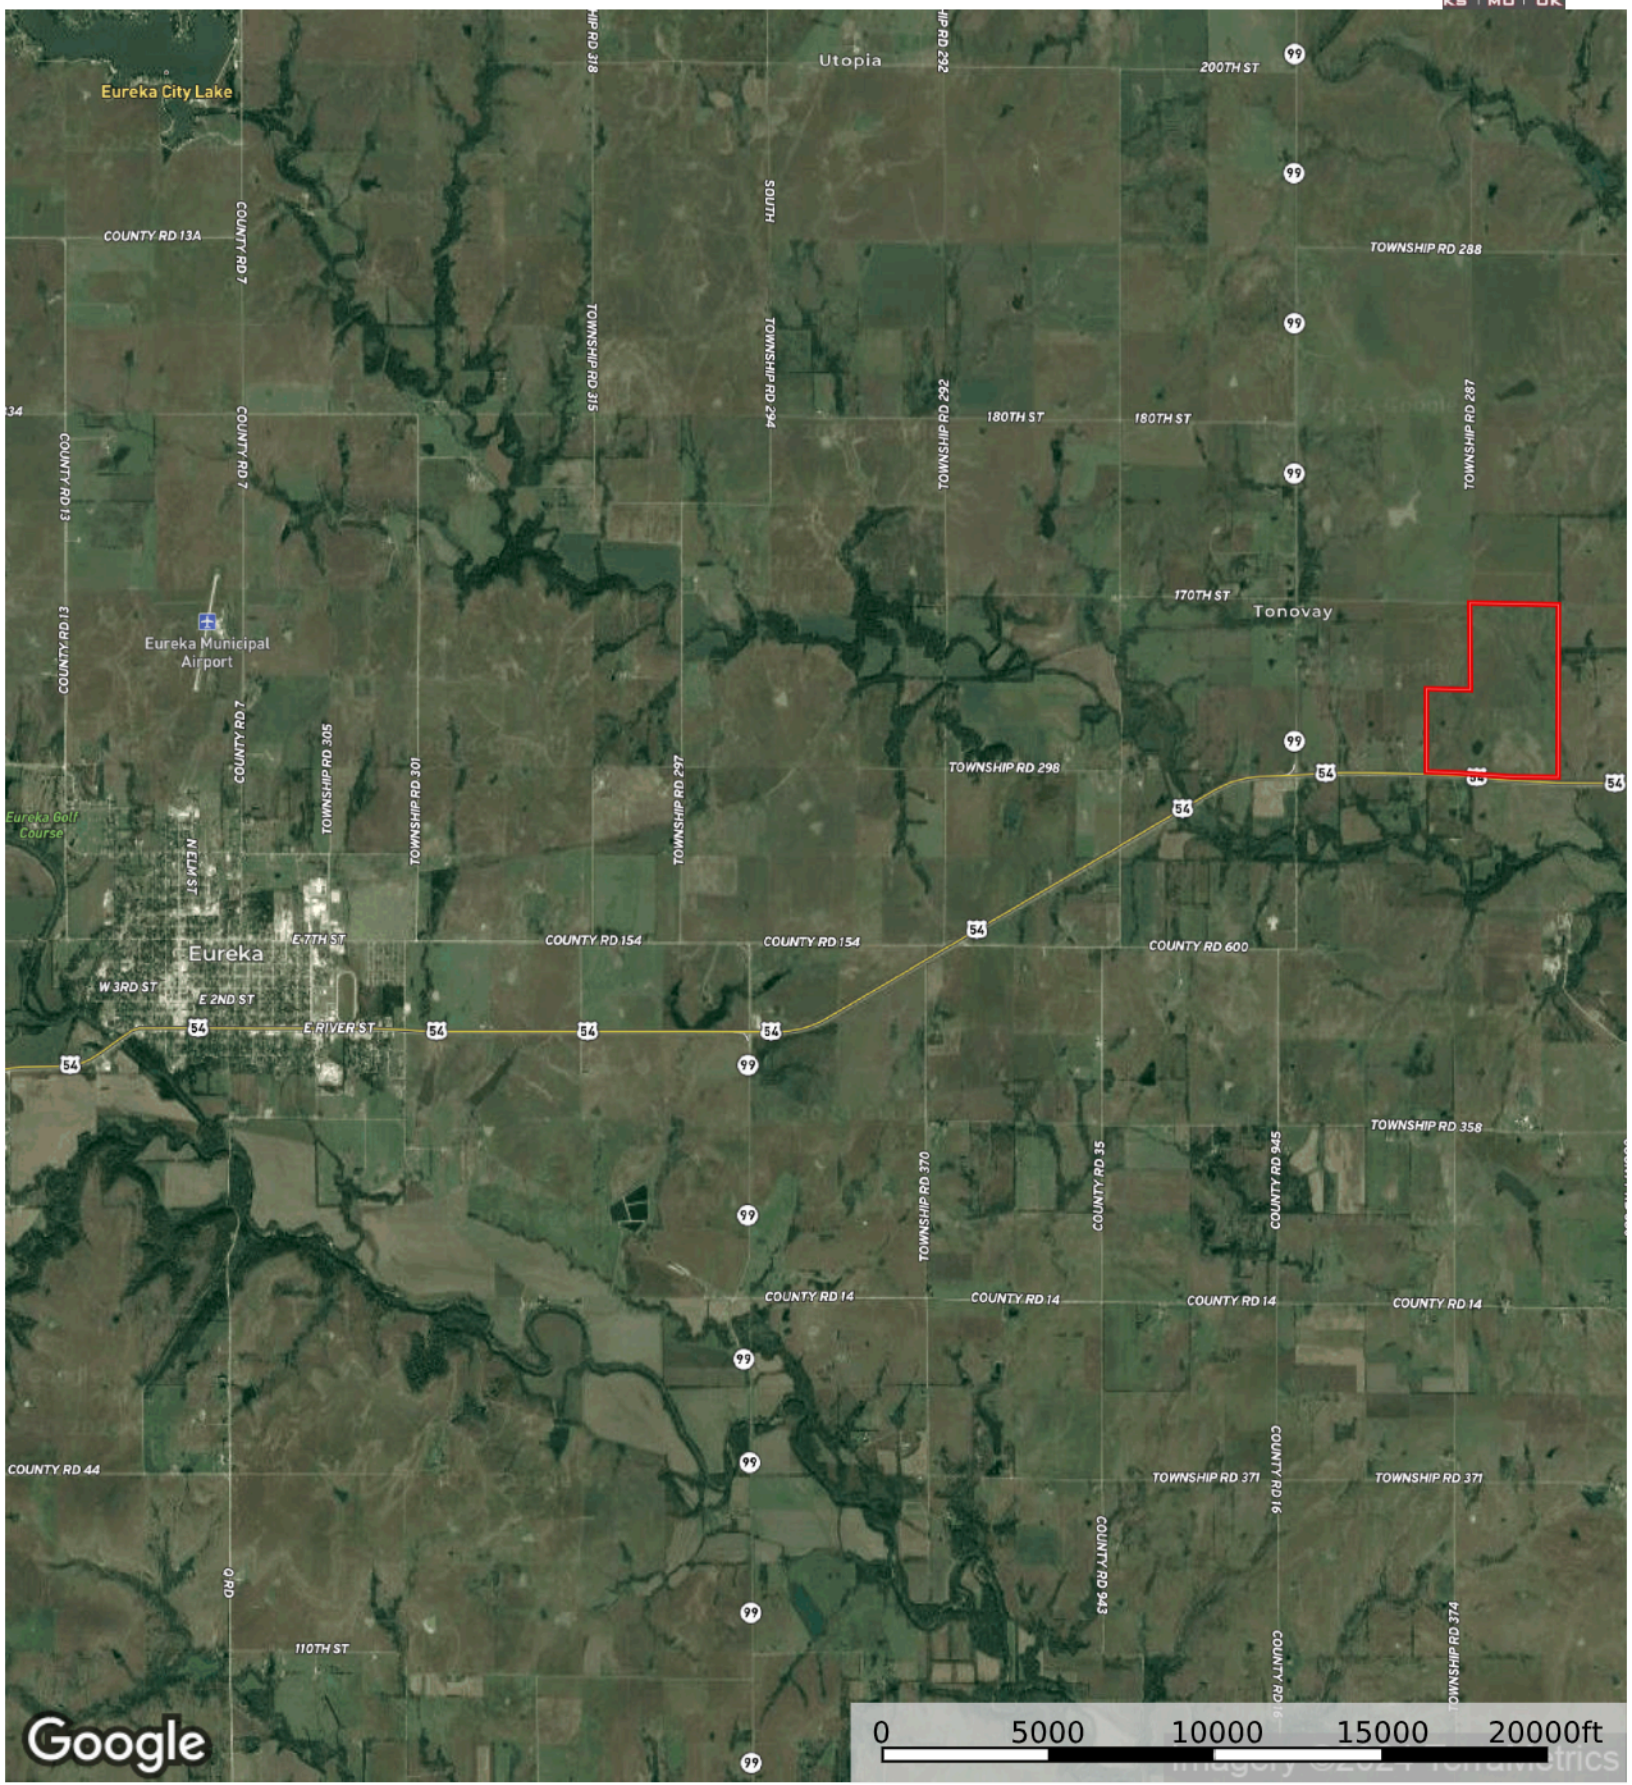

GW 391.8

Greenwood County, Kansas, 391.8 AC +/-

Boundary