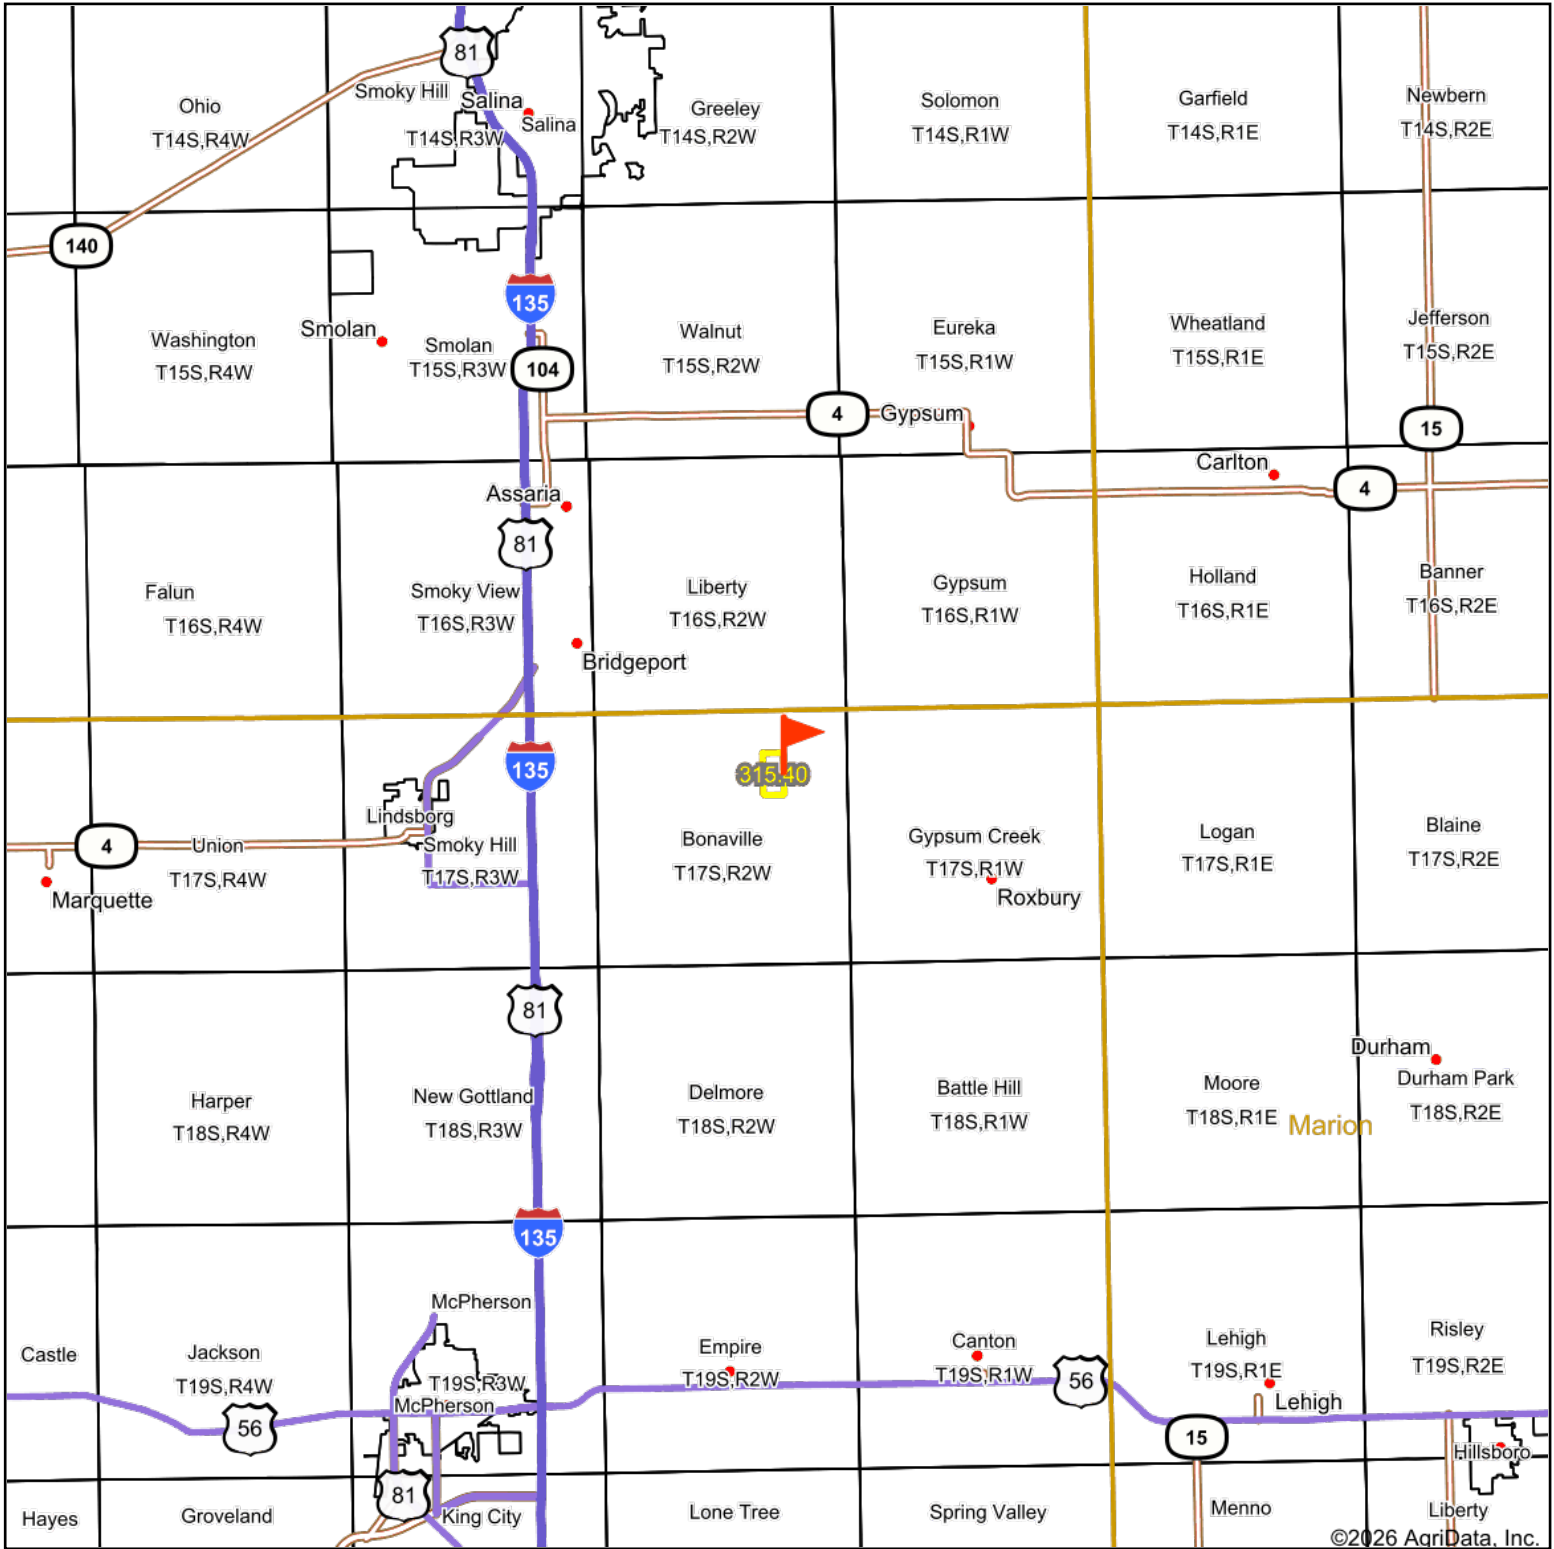

Overview Map

©2026 AgriData, Inc.

Map Center: 38° 35' 10.05, -97° 30' 43.73

Maps Provided By
surety[®]
 CUSTOMIZED ONLINE MAPPING
 © AgriData, Inc. 2025 www.AgriDataInc.com

3/11/2026