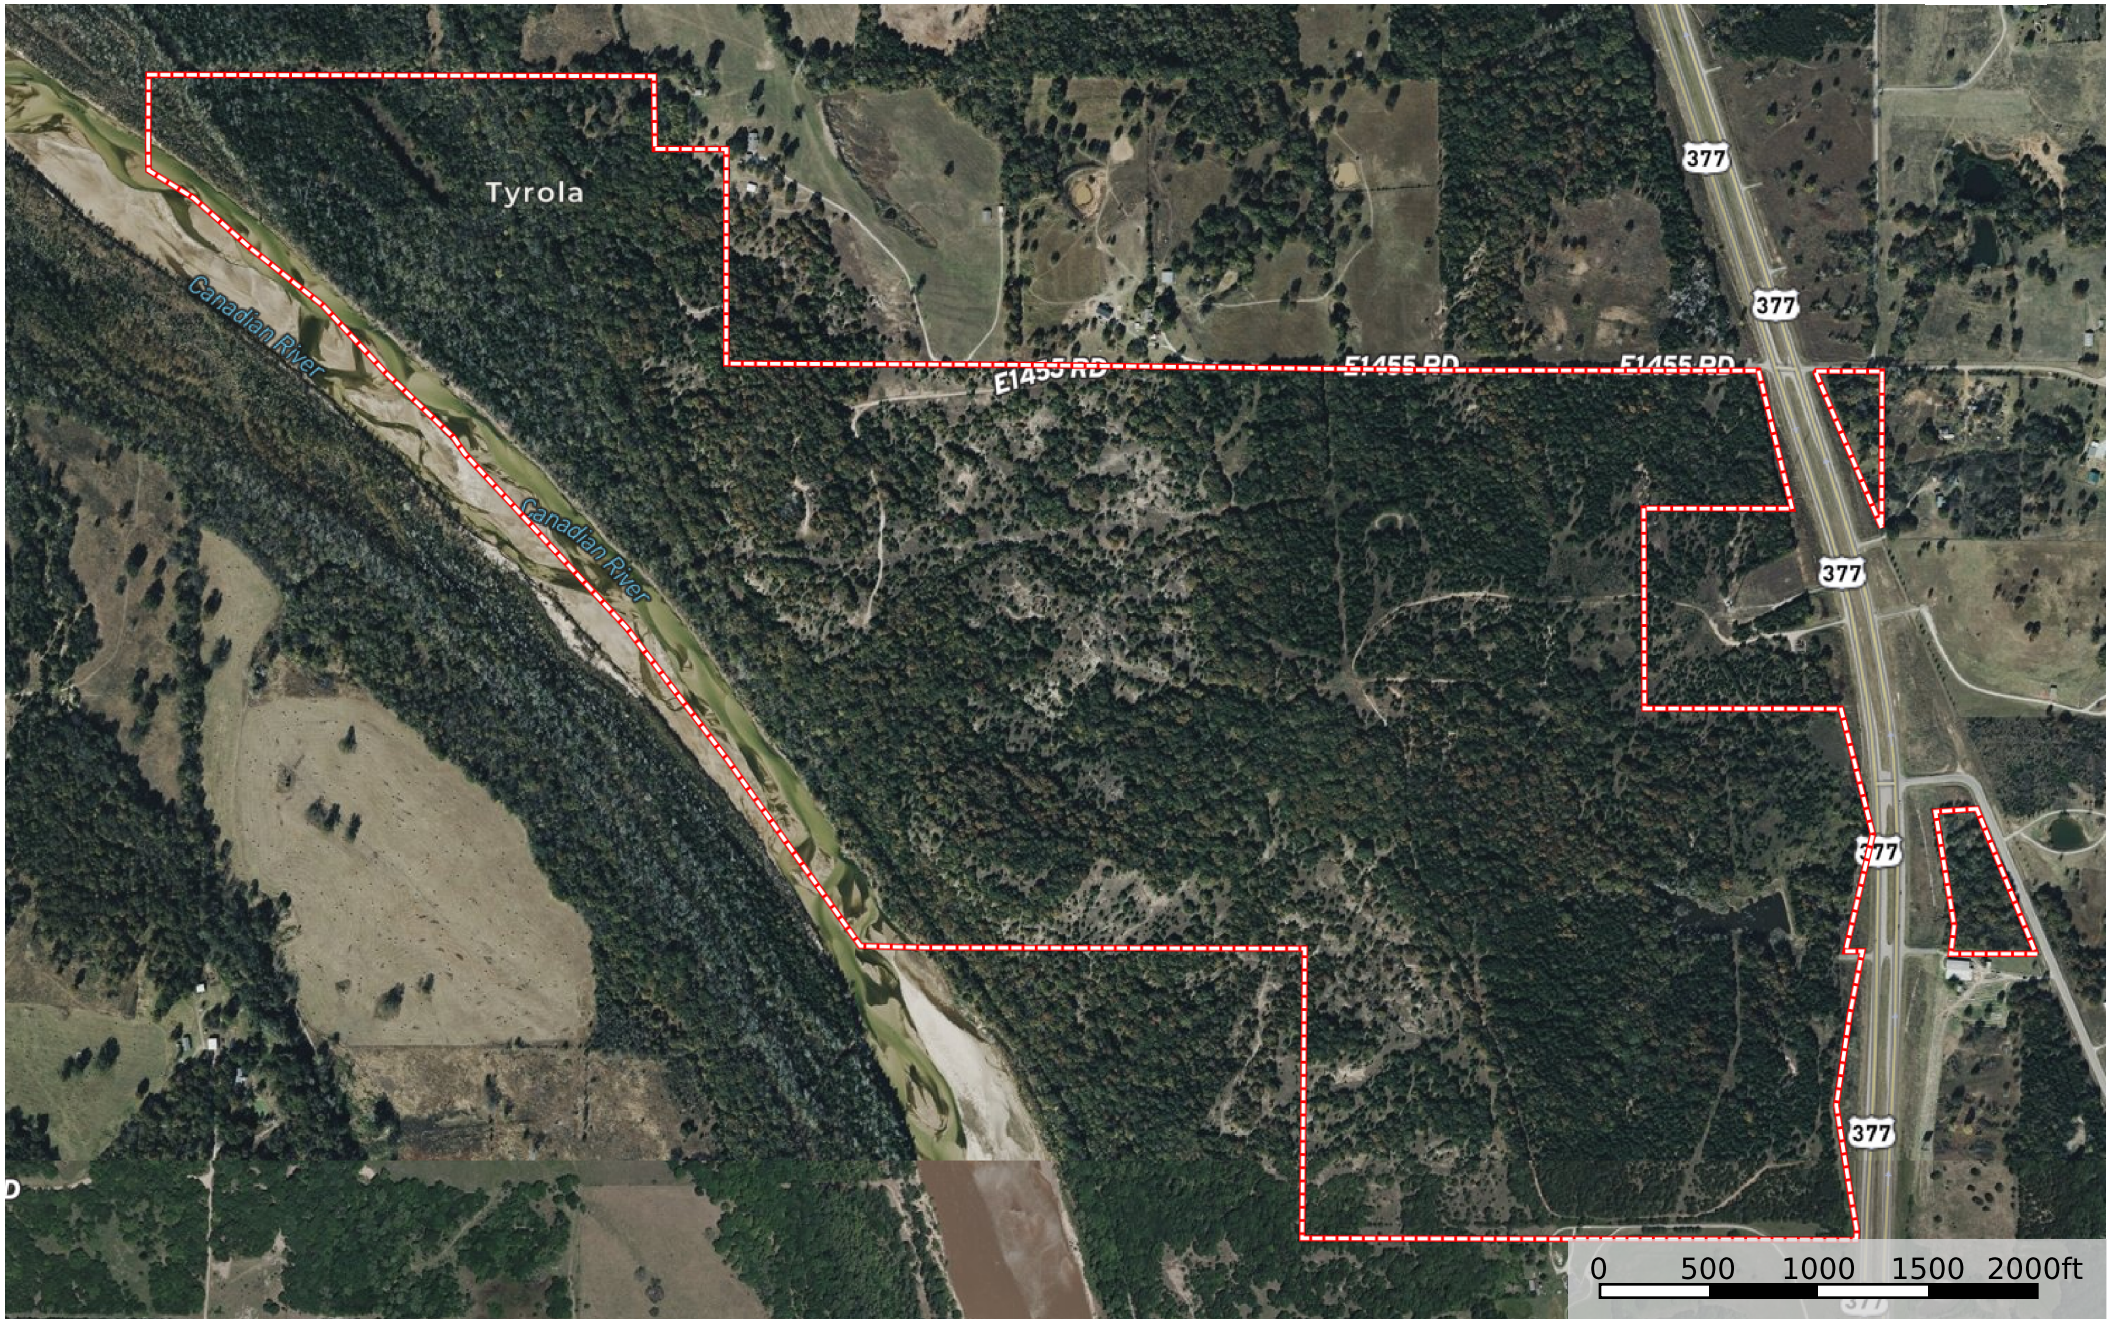

# Canadian River Ranch 453

Pontotoc County, Oklahoma, 453 AC +/-

 Boundary