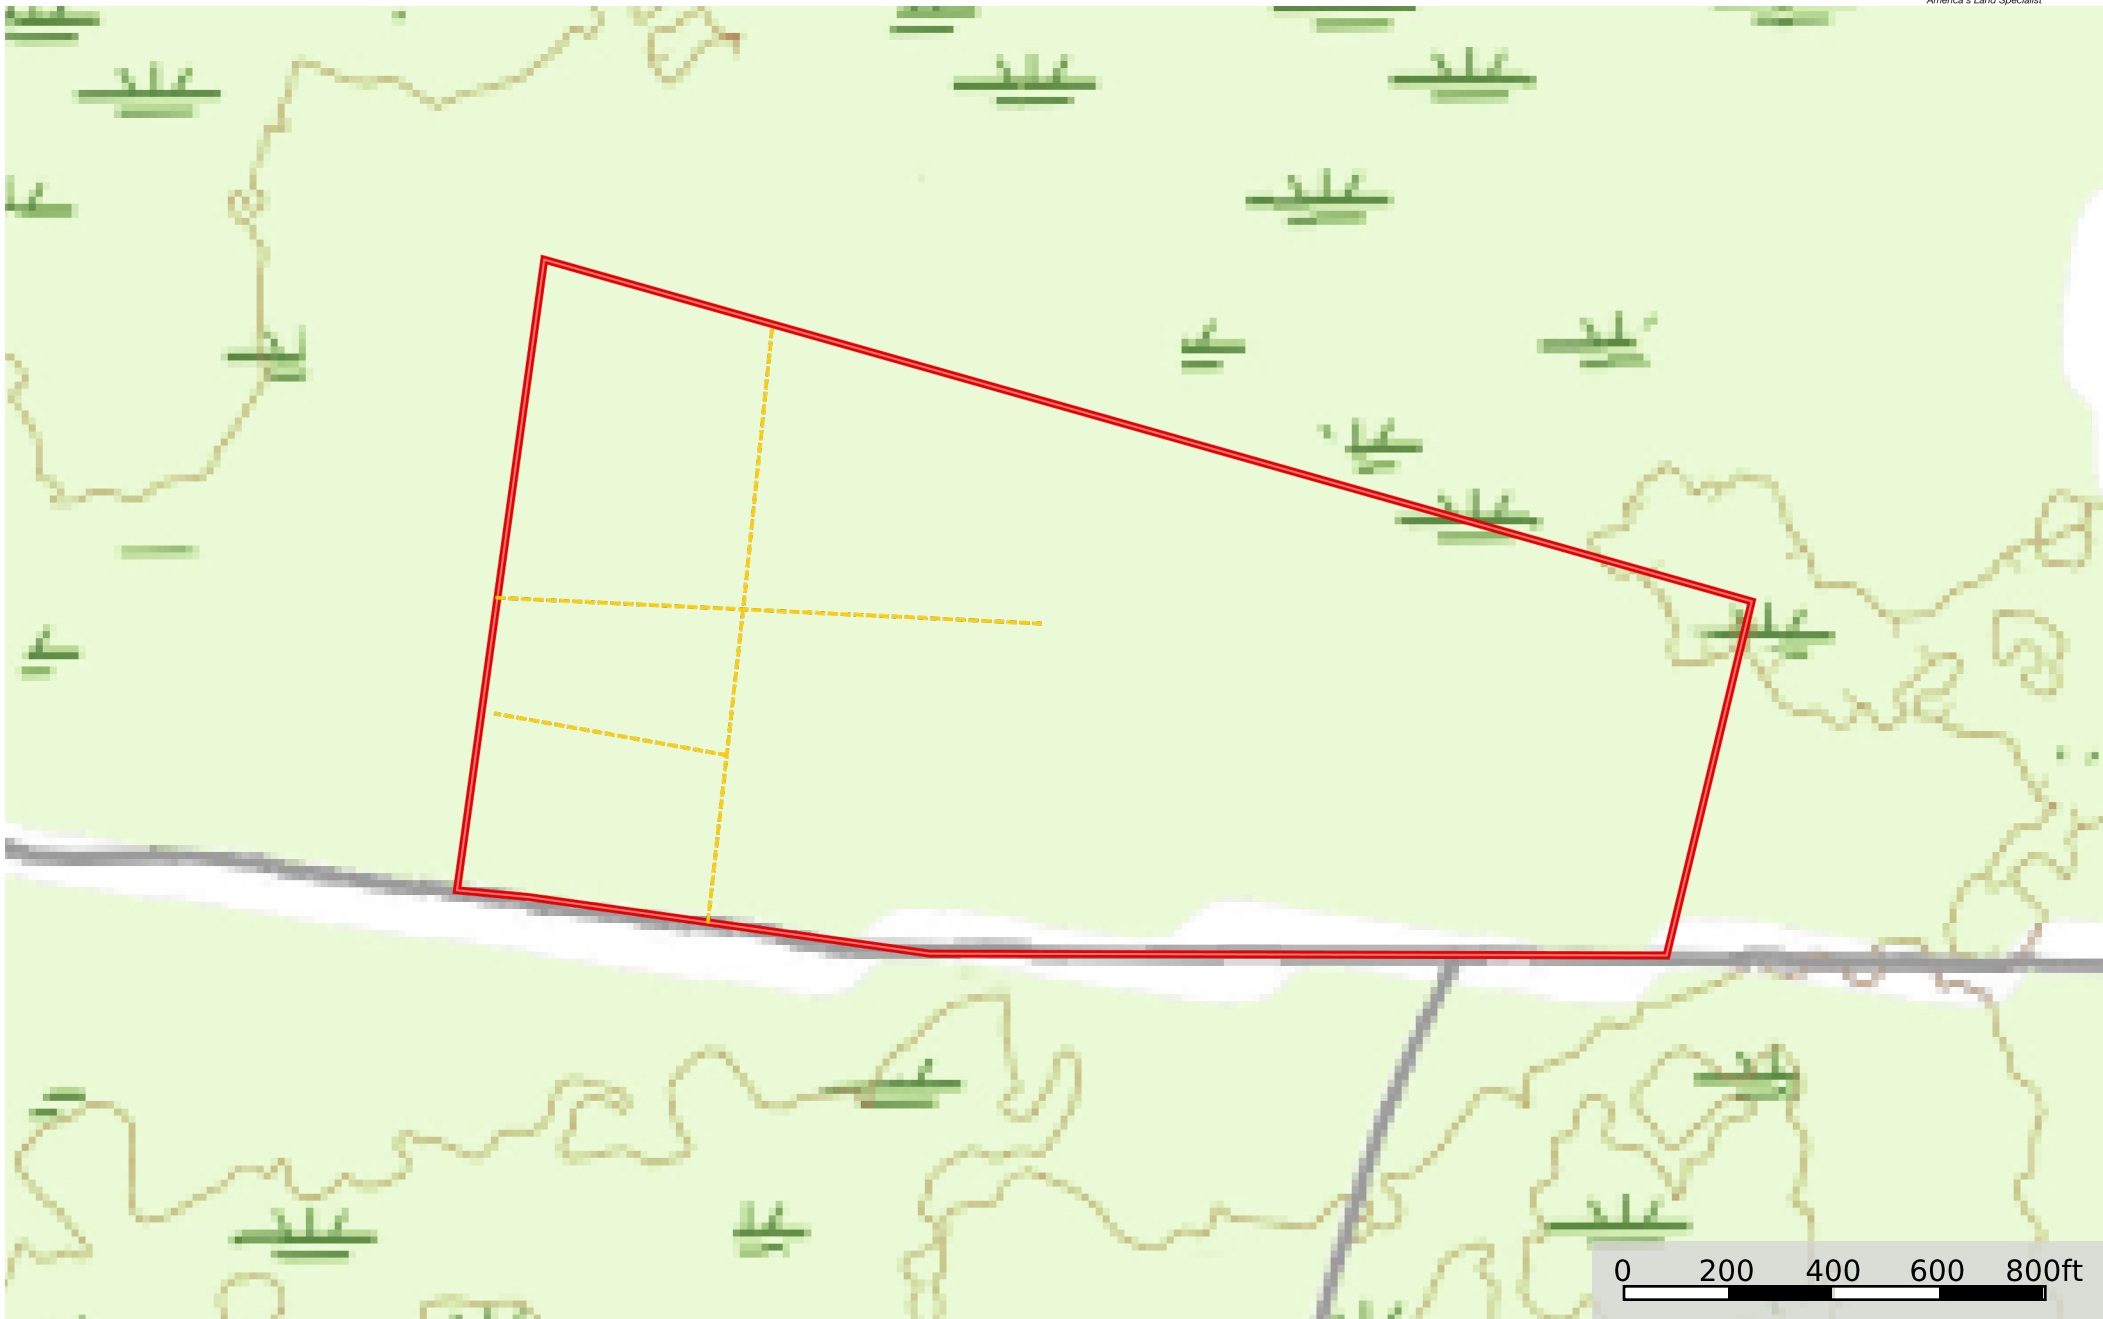

52.43 +/- Ac Old Moniac
Georgia, AC +/-

--- Road / Trail □ Boundary