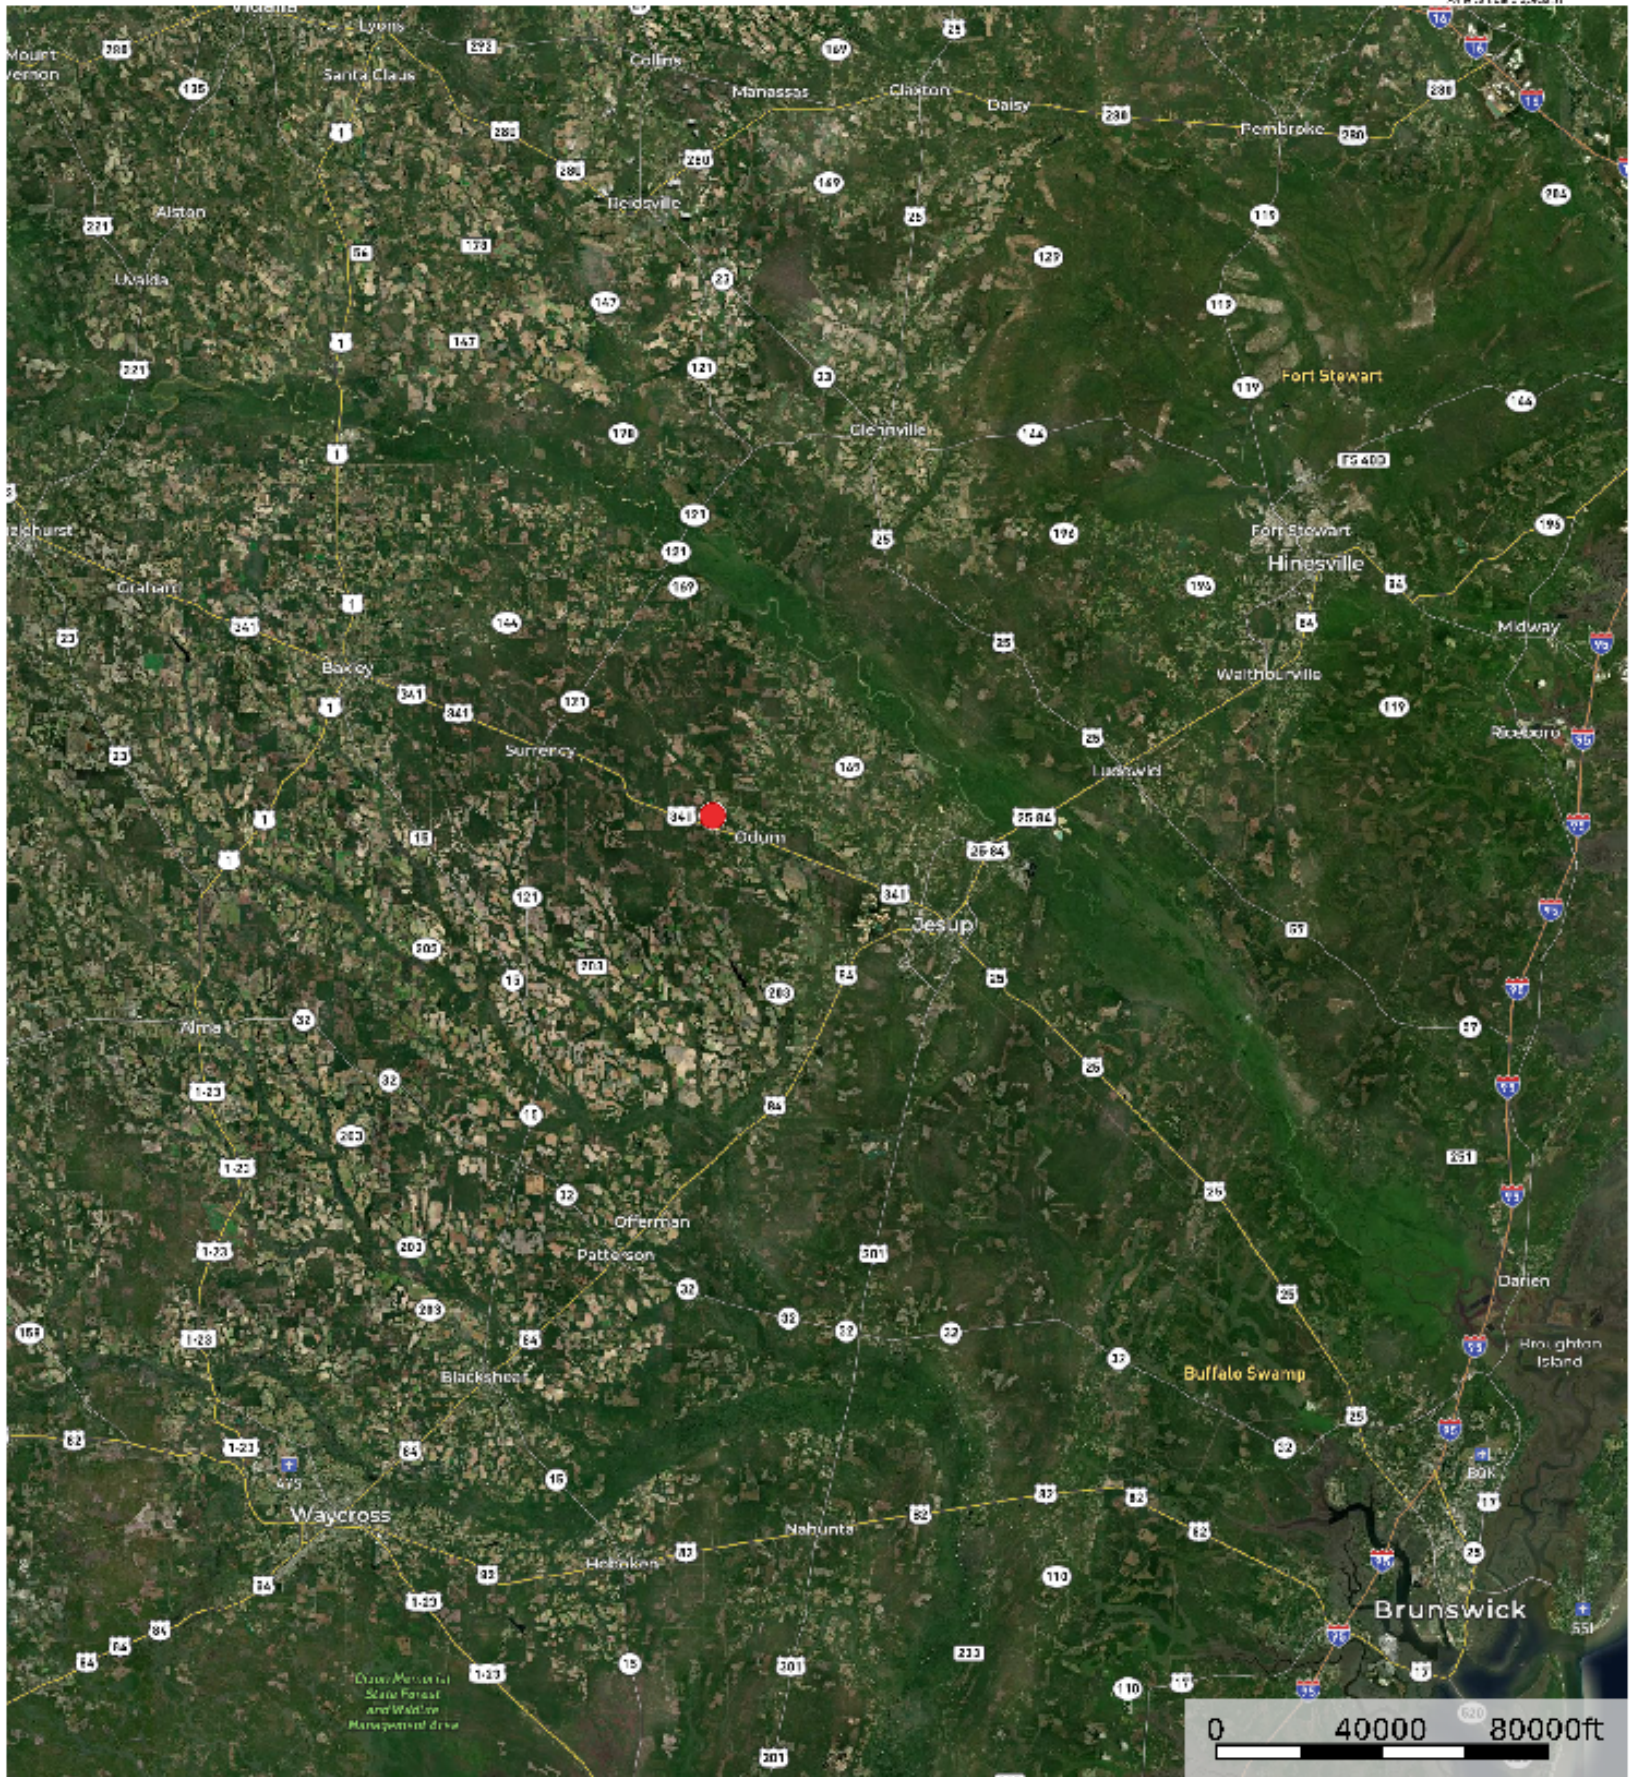

9.88 +/- Ac Bennett Mill Pond Rd Georgia, AC +/-

● Circle
□ Boundary