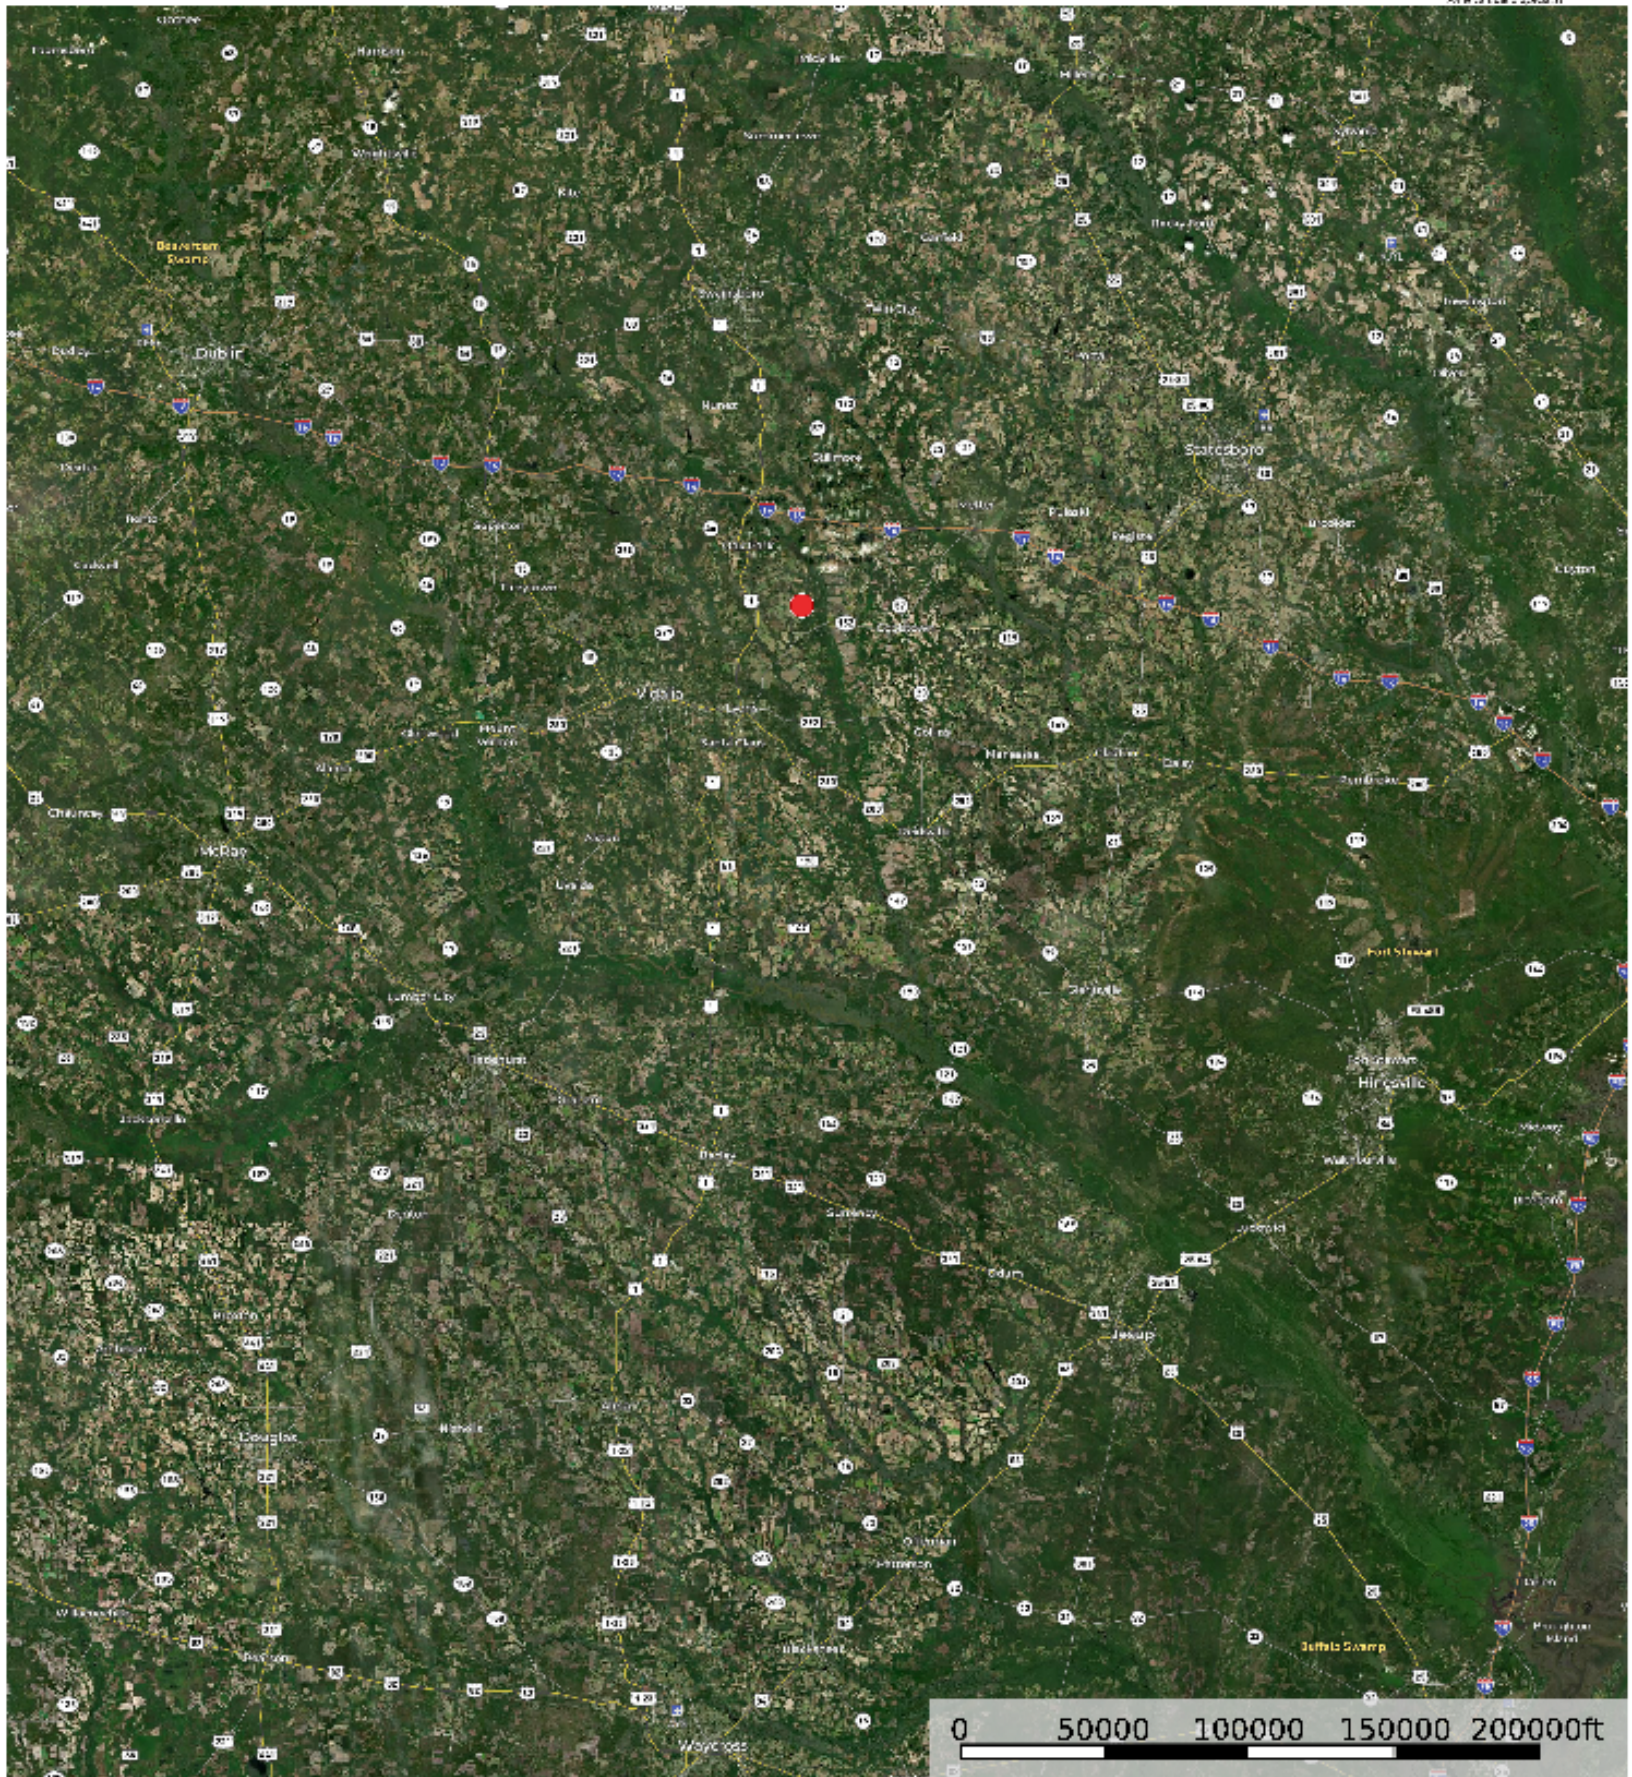

8.9 +/- Ac Findley Cemetery Rd Tract 1 Georgia, AC +/-

- Dot
- Boundary