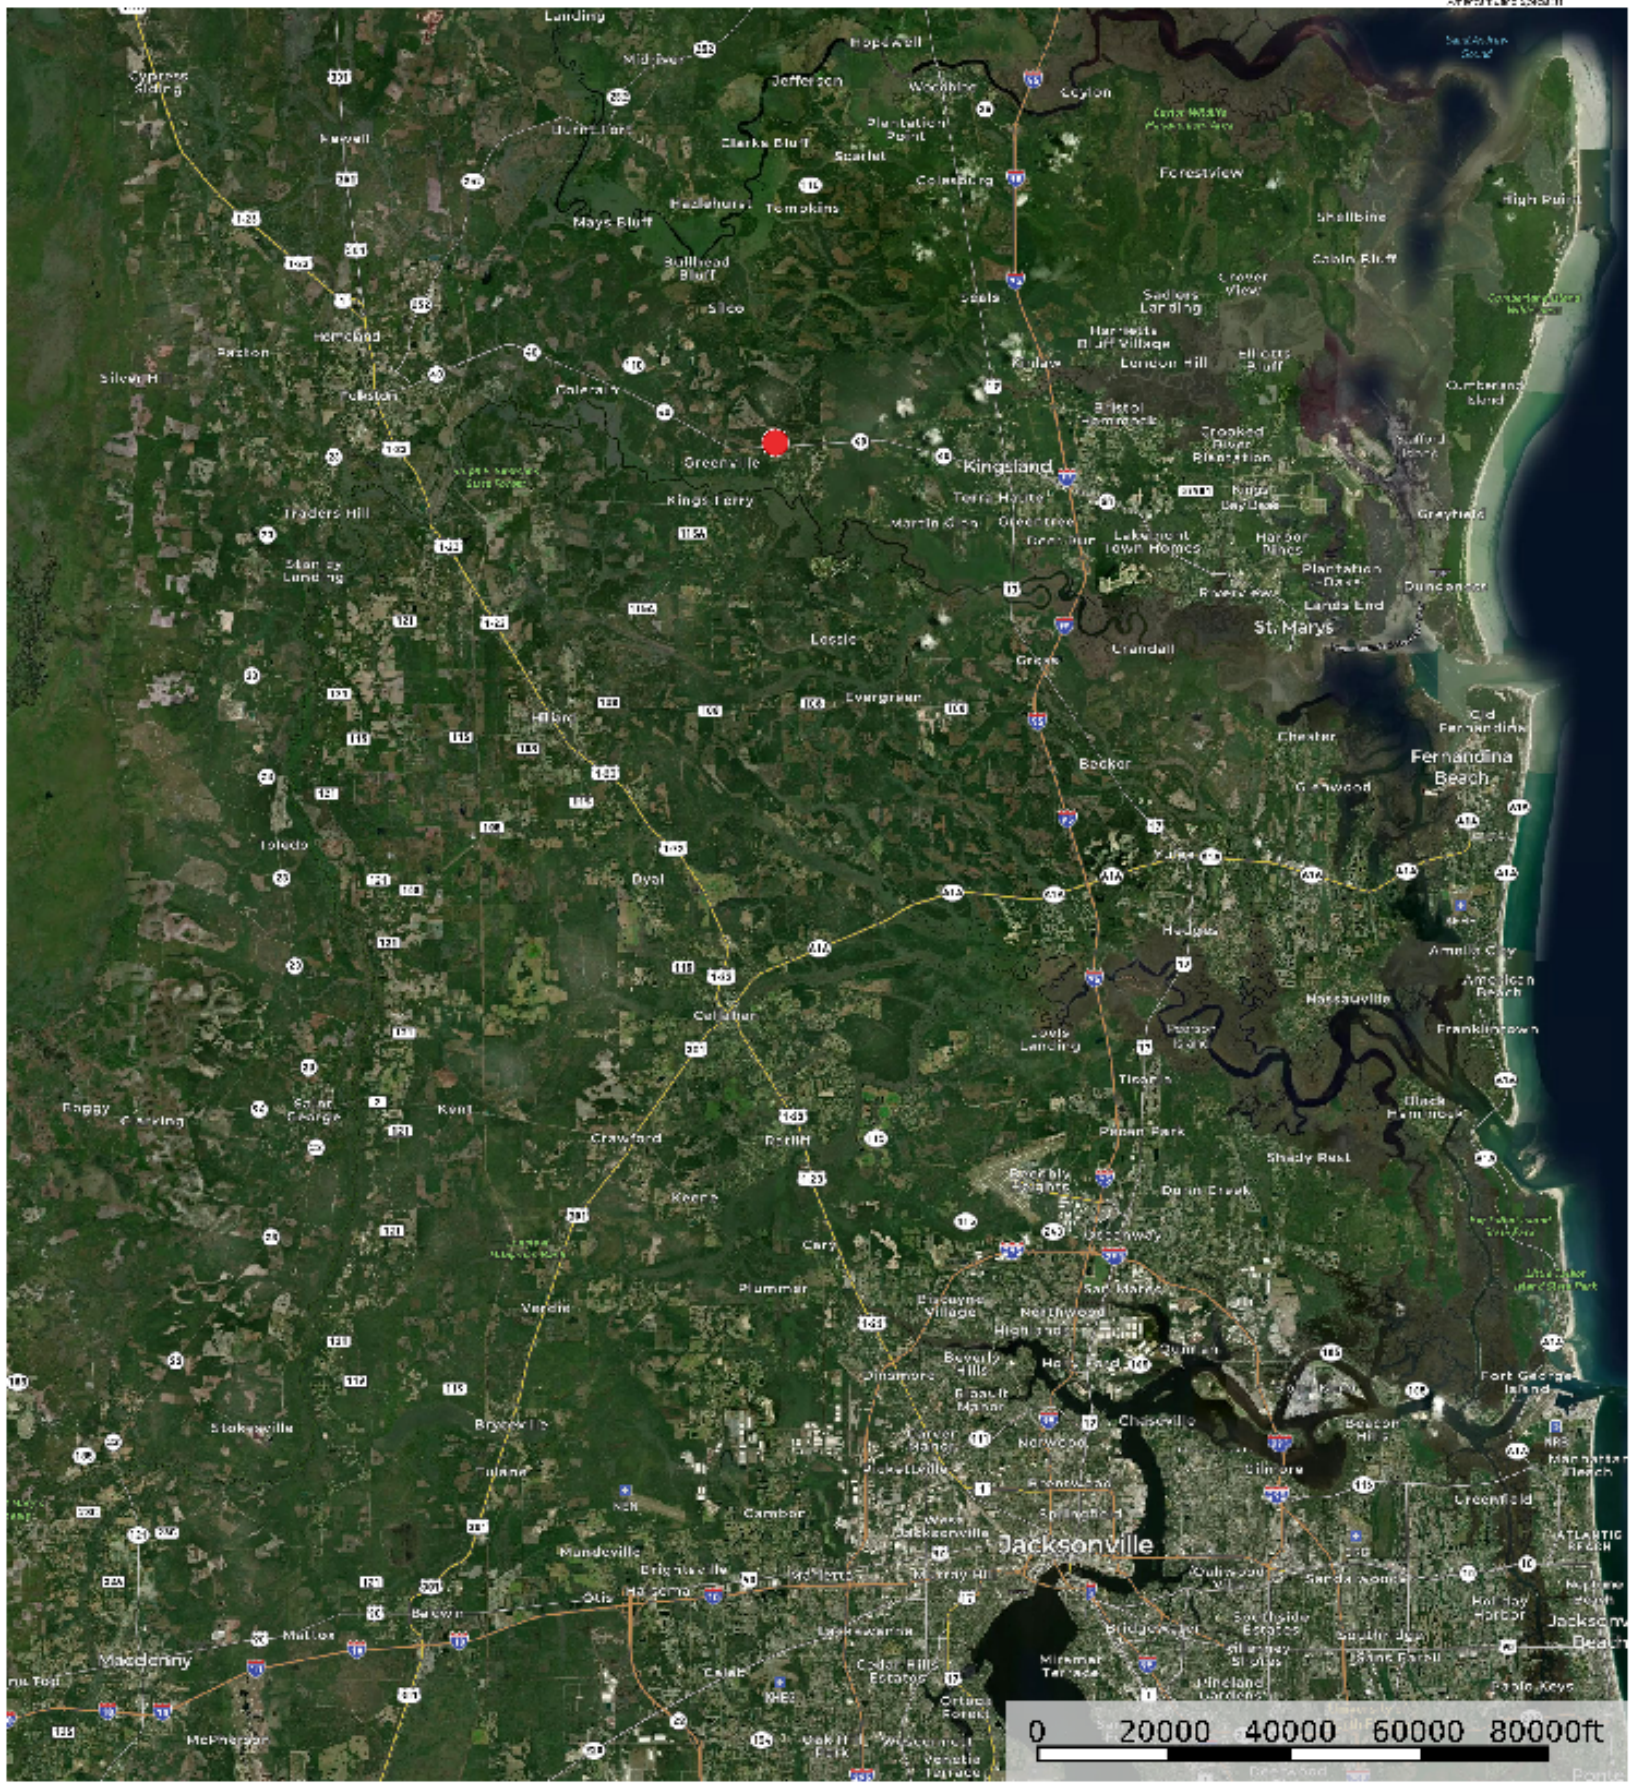

# 6.84 +/- Ac Hwy 40 Georgia, AC +/-

Oak  
 Boundary