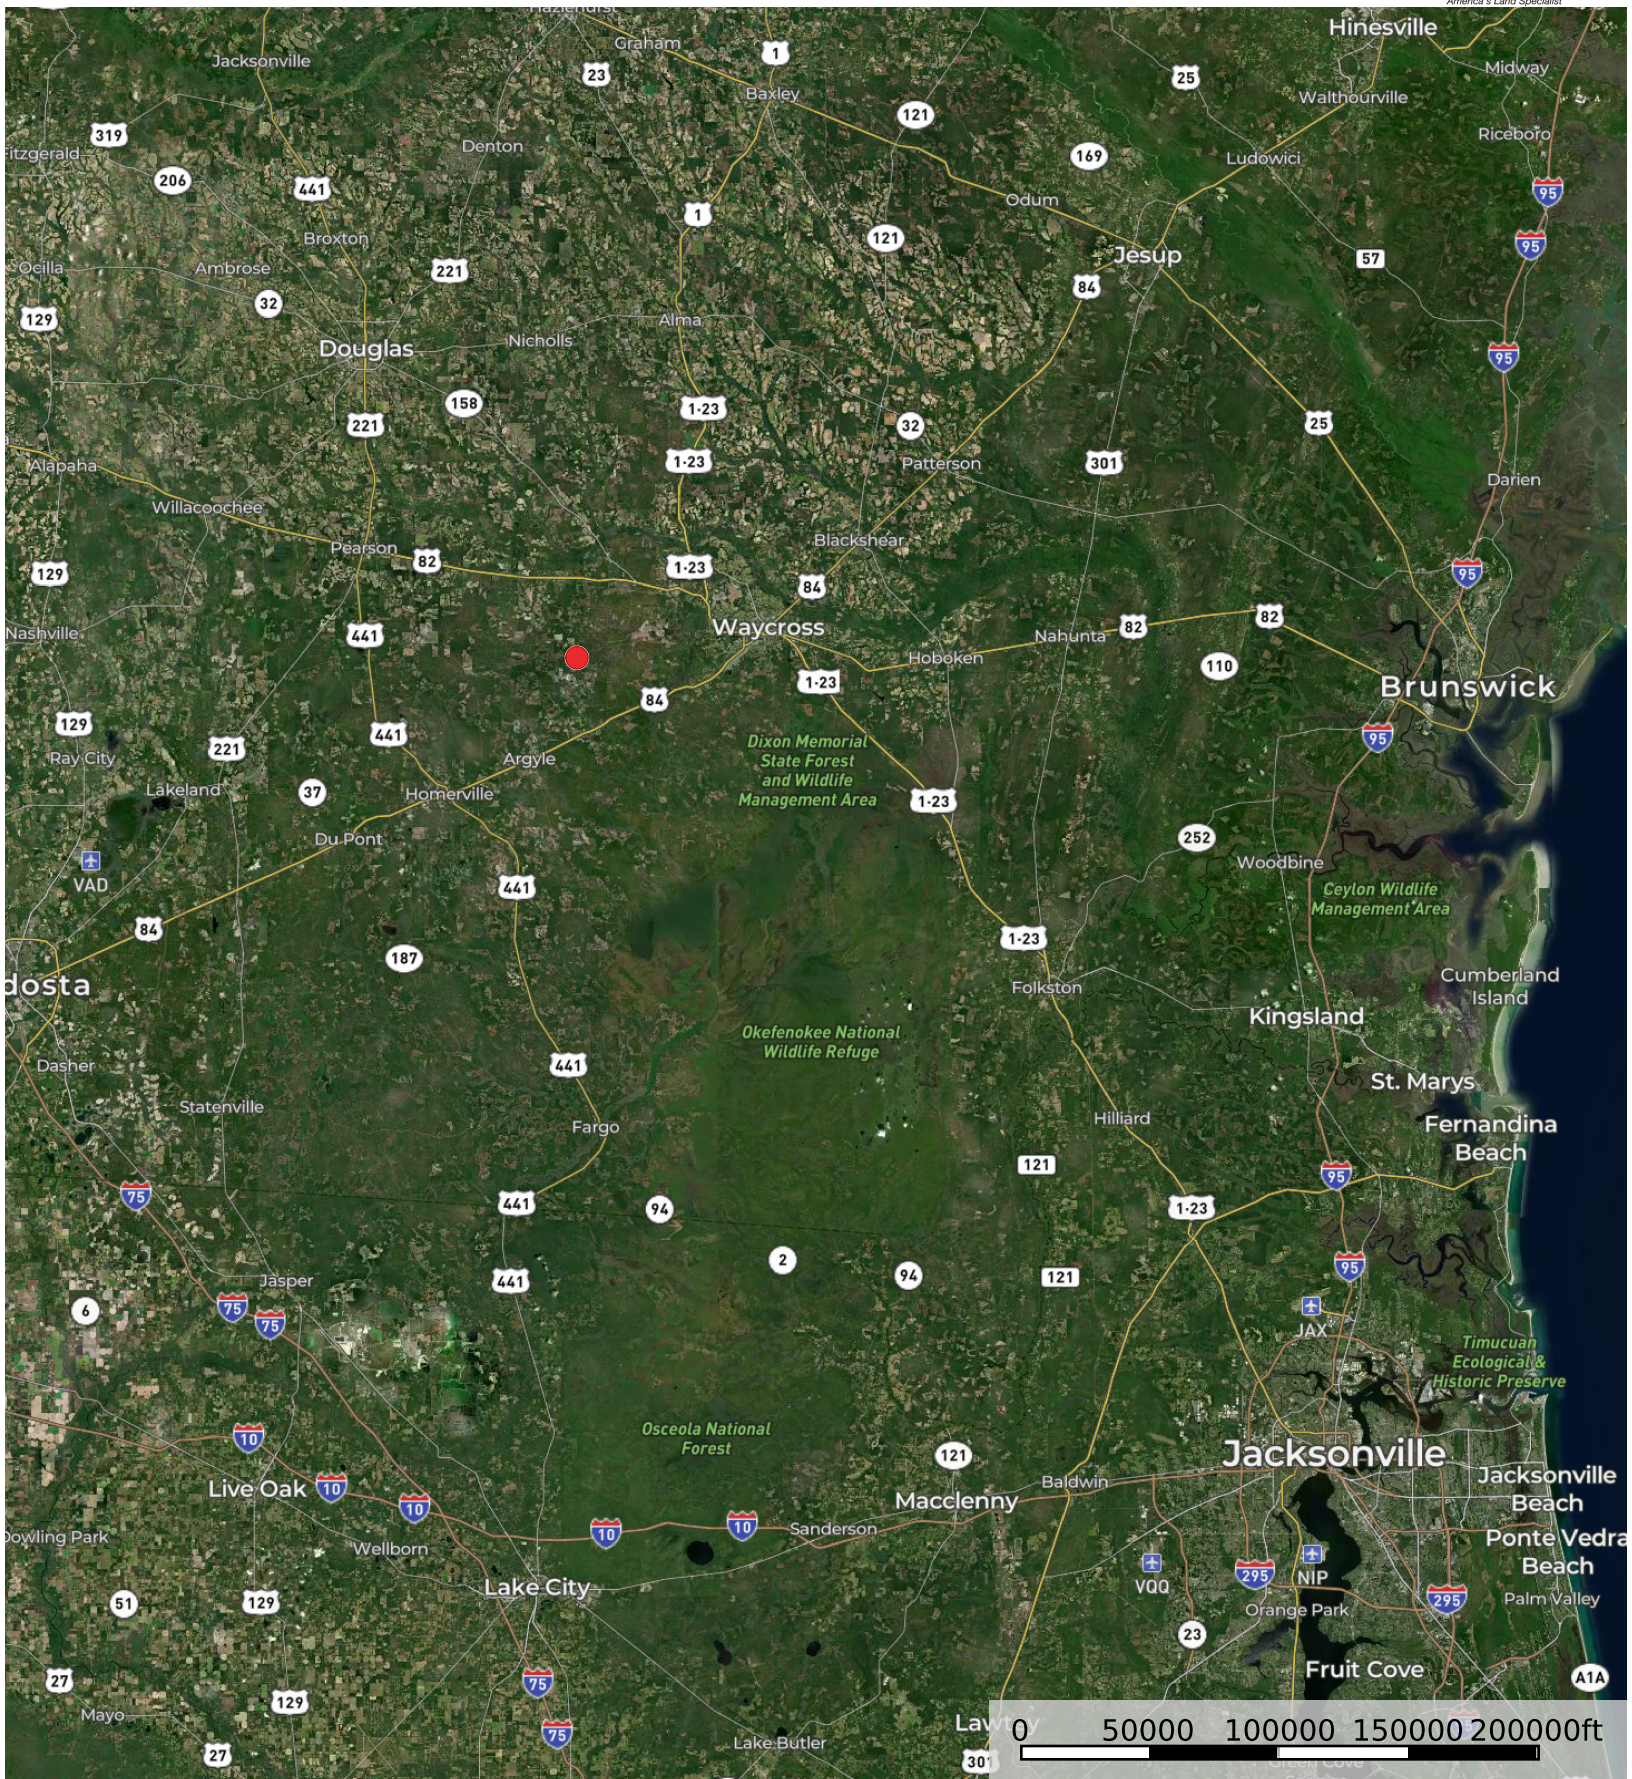

31.81 +/- Ac Ware County Georgia, AC +/-

 Circle 1  Boundary