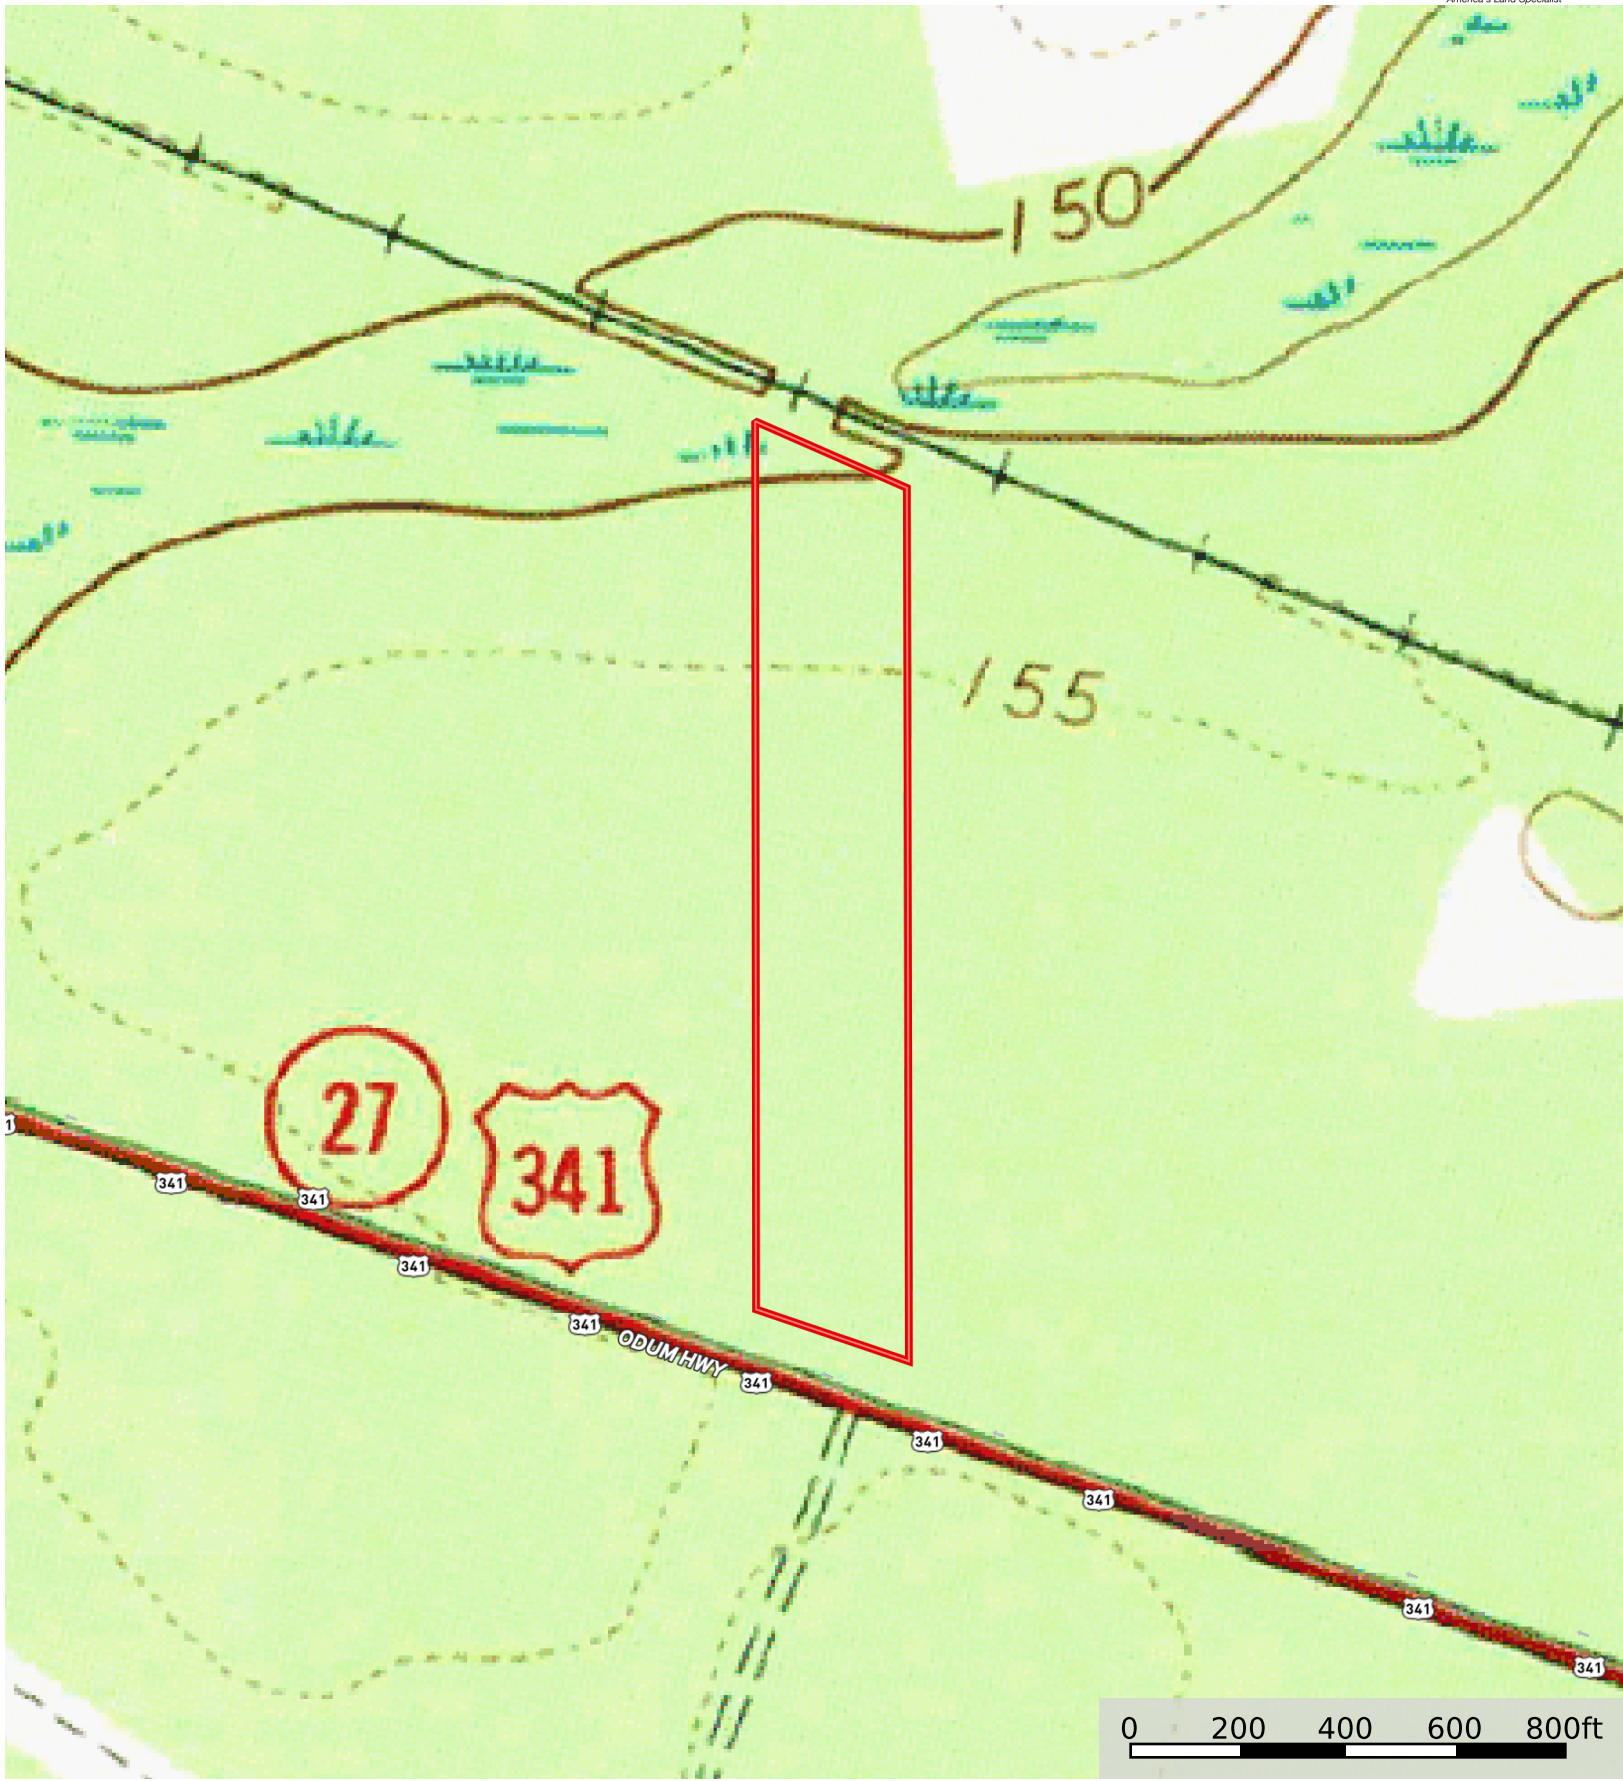

10.47 +/- Ac Us Hwy 341
Georgia, AC +/-

 Boundary