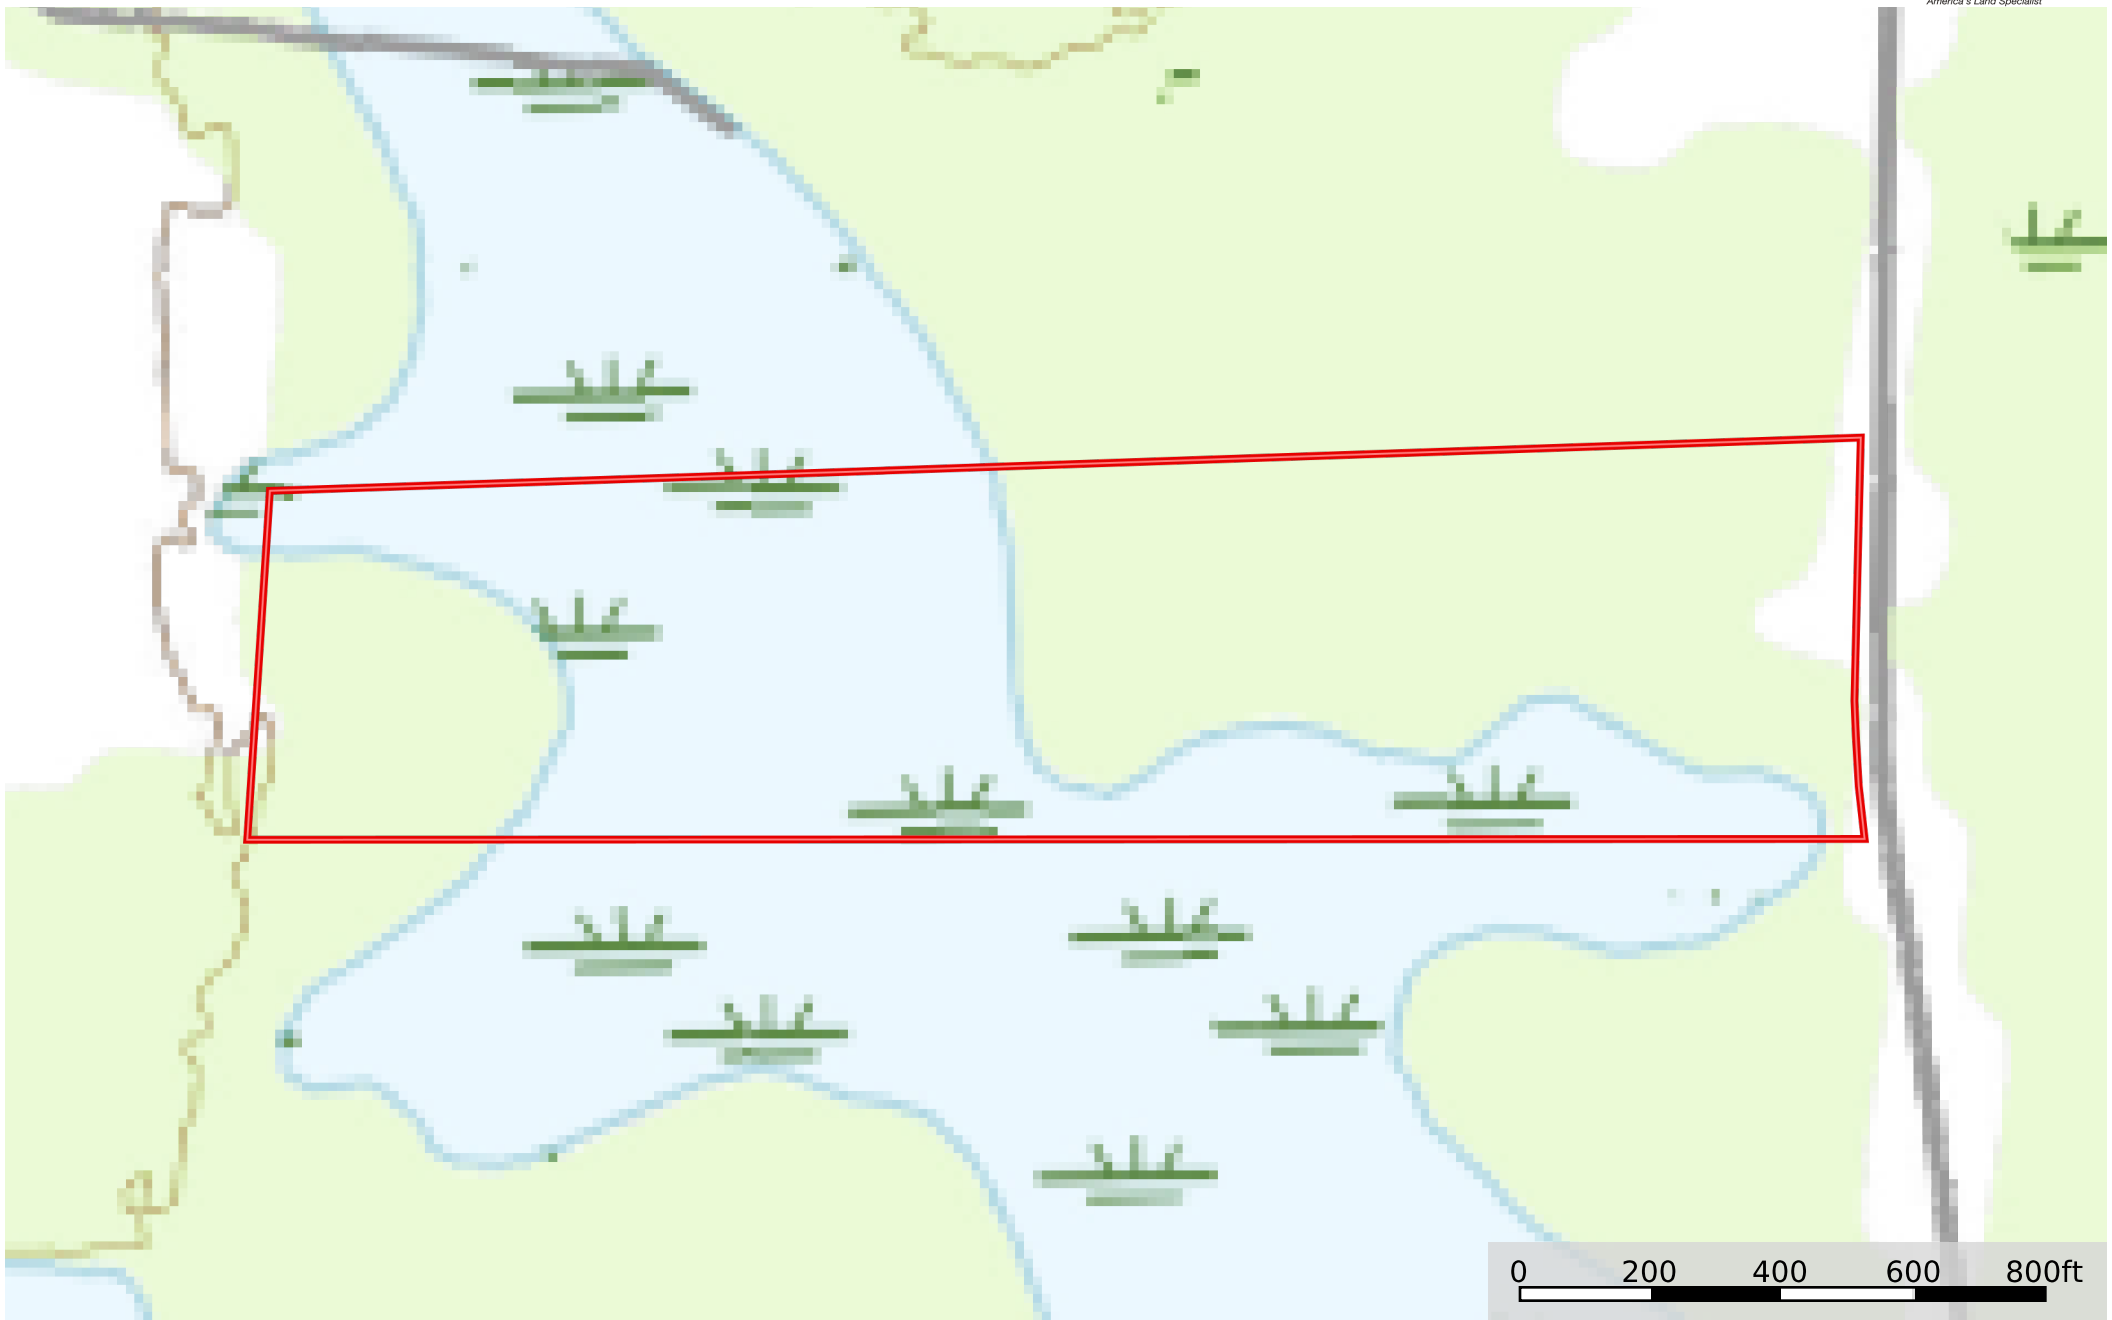

# 31.81 +/- Ac Ware County Georgia, AC +/-

 Boundary