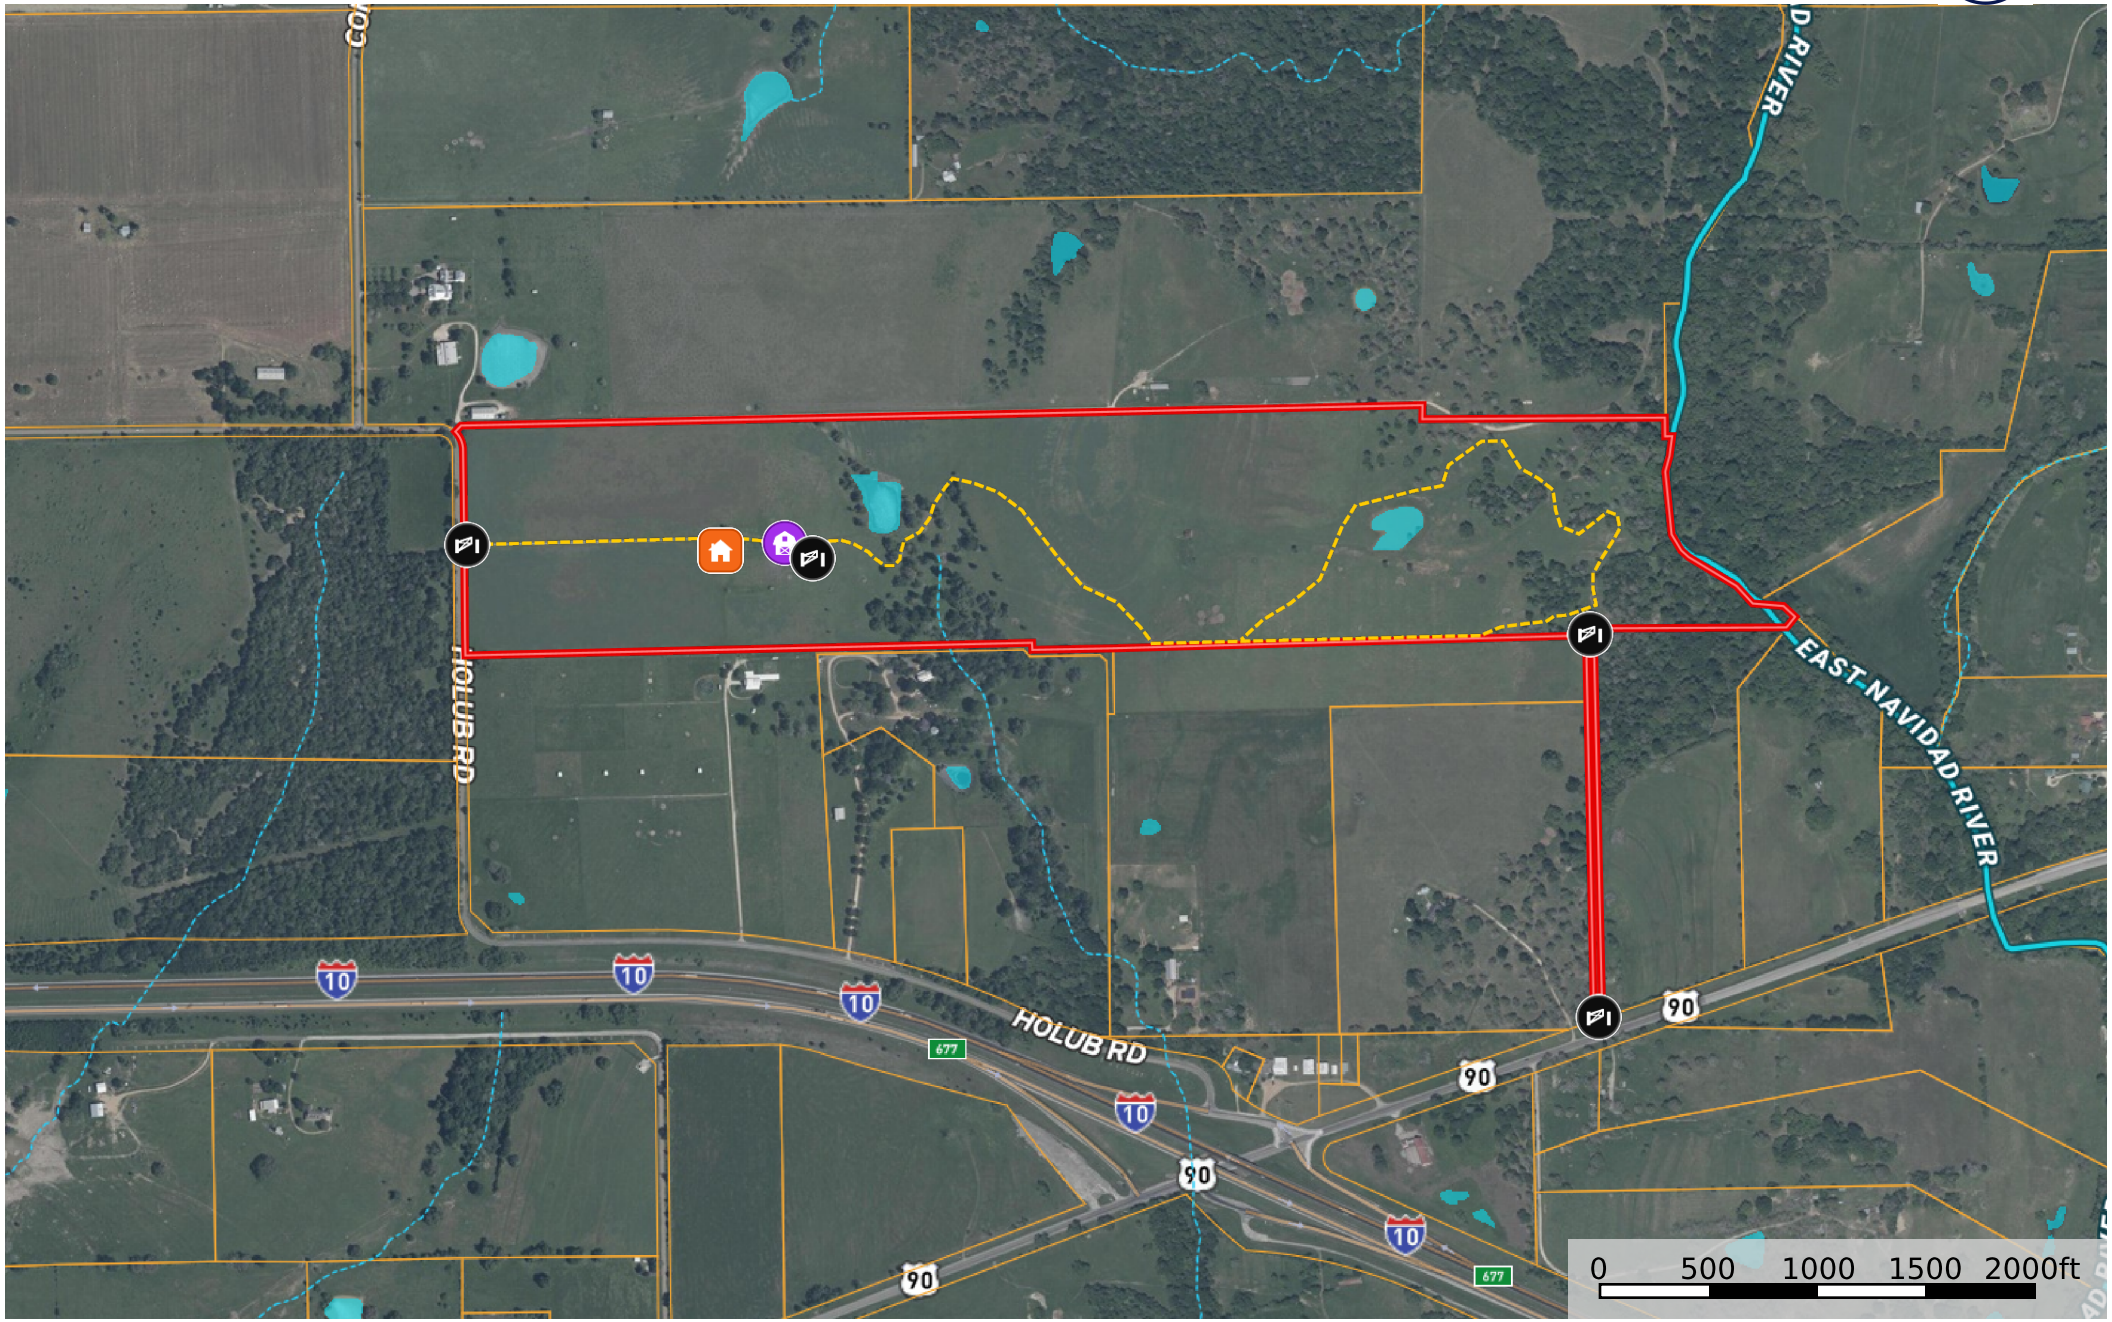

2745 Holub Rd, Schulenburg, TX 78956 - 145.9 Acres
Fayette County, Texas, 145.9 AC +/-

- Gate
- Barn
- House
- Road / Trail
- Boundary
- Stream, Intermittent
- River/Creek
- Water Body