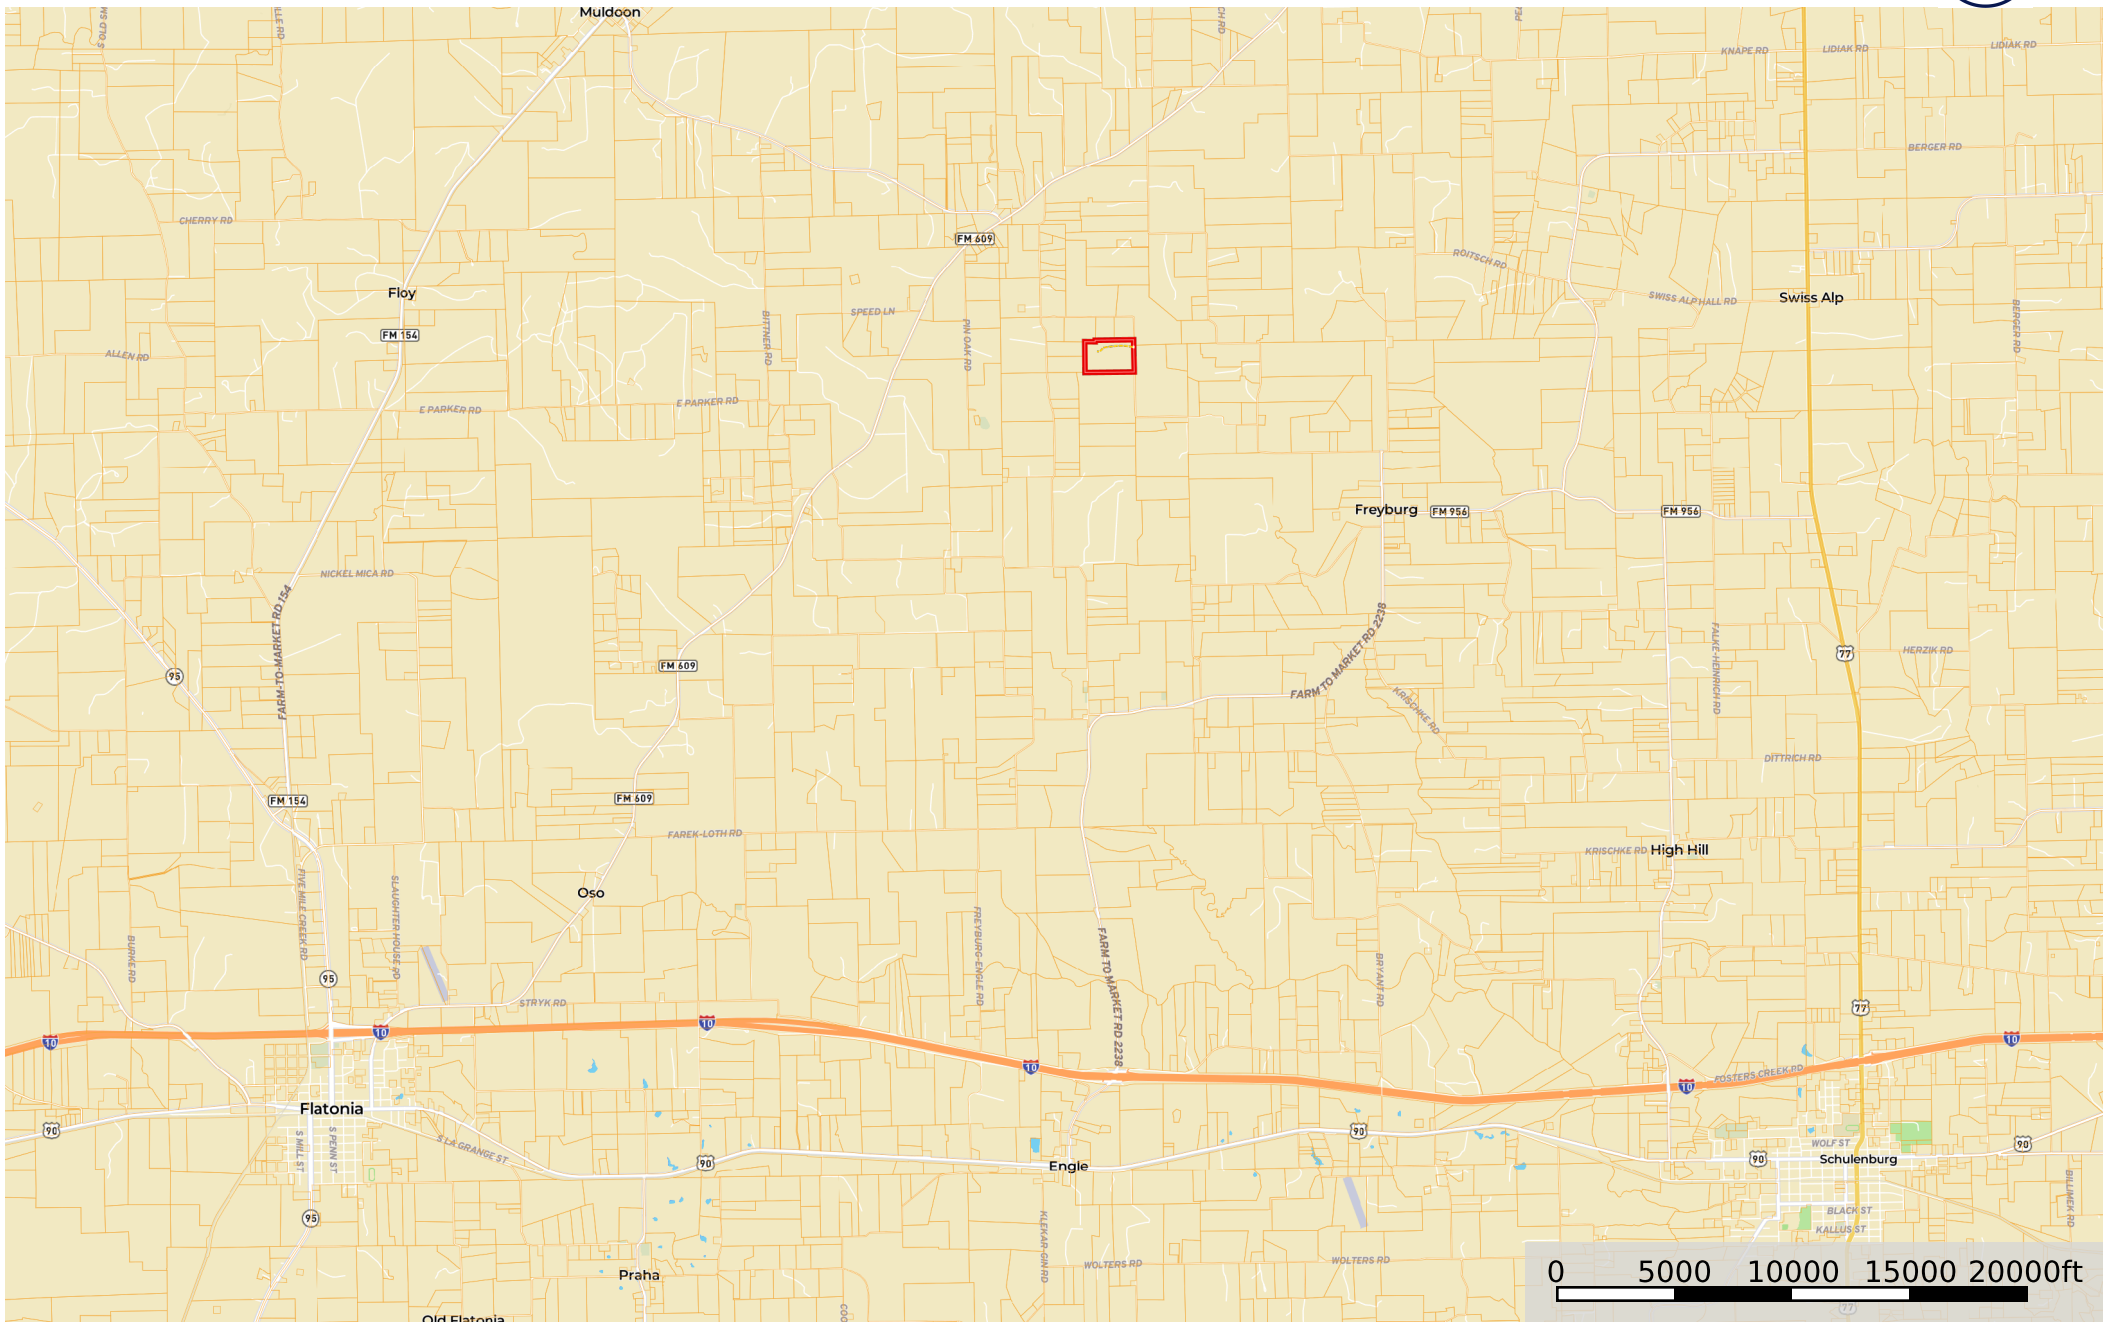

1571 Schulze Rd, Schulenburg, TX 78956

Fayette County, Texas, 66.453 AC +/-

--- Road / Trail --- Fence ▭ Boundary