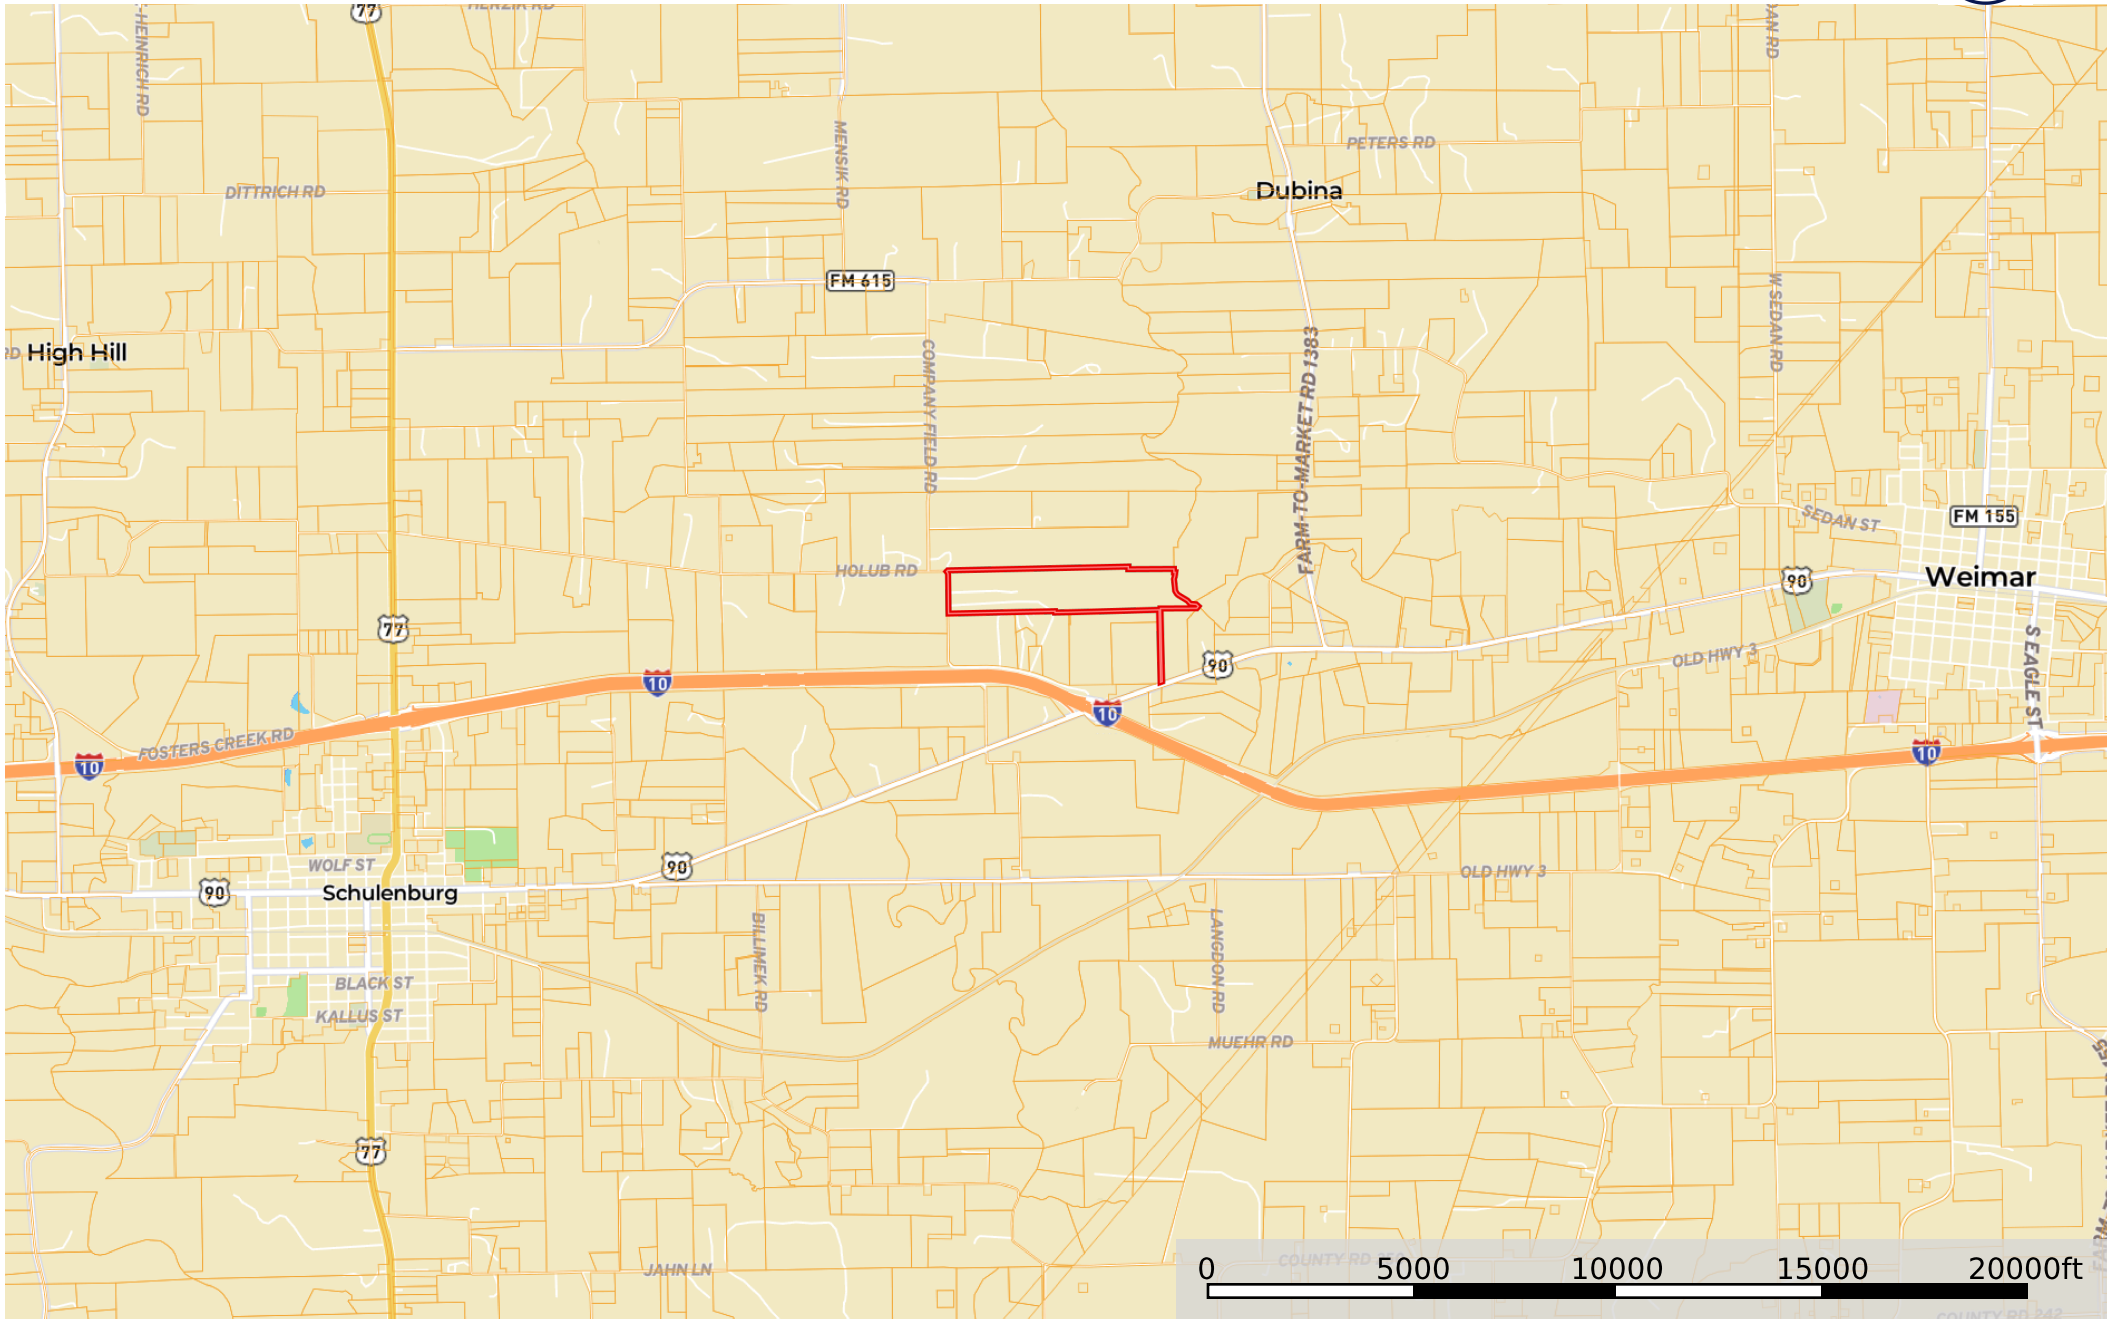

2745 Holub Rd, Schulenburg, TX 78956 - 145.9 Acres
Fayette County, Texas, 145.9 AC +/-

Boundary