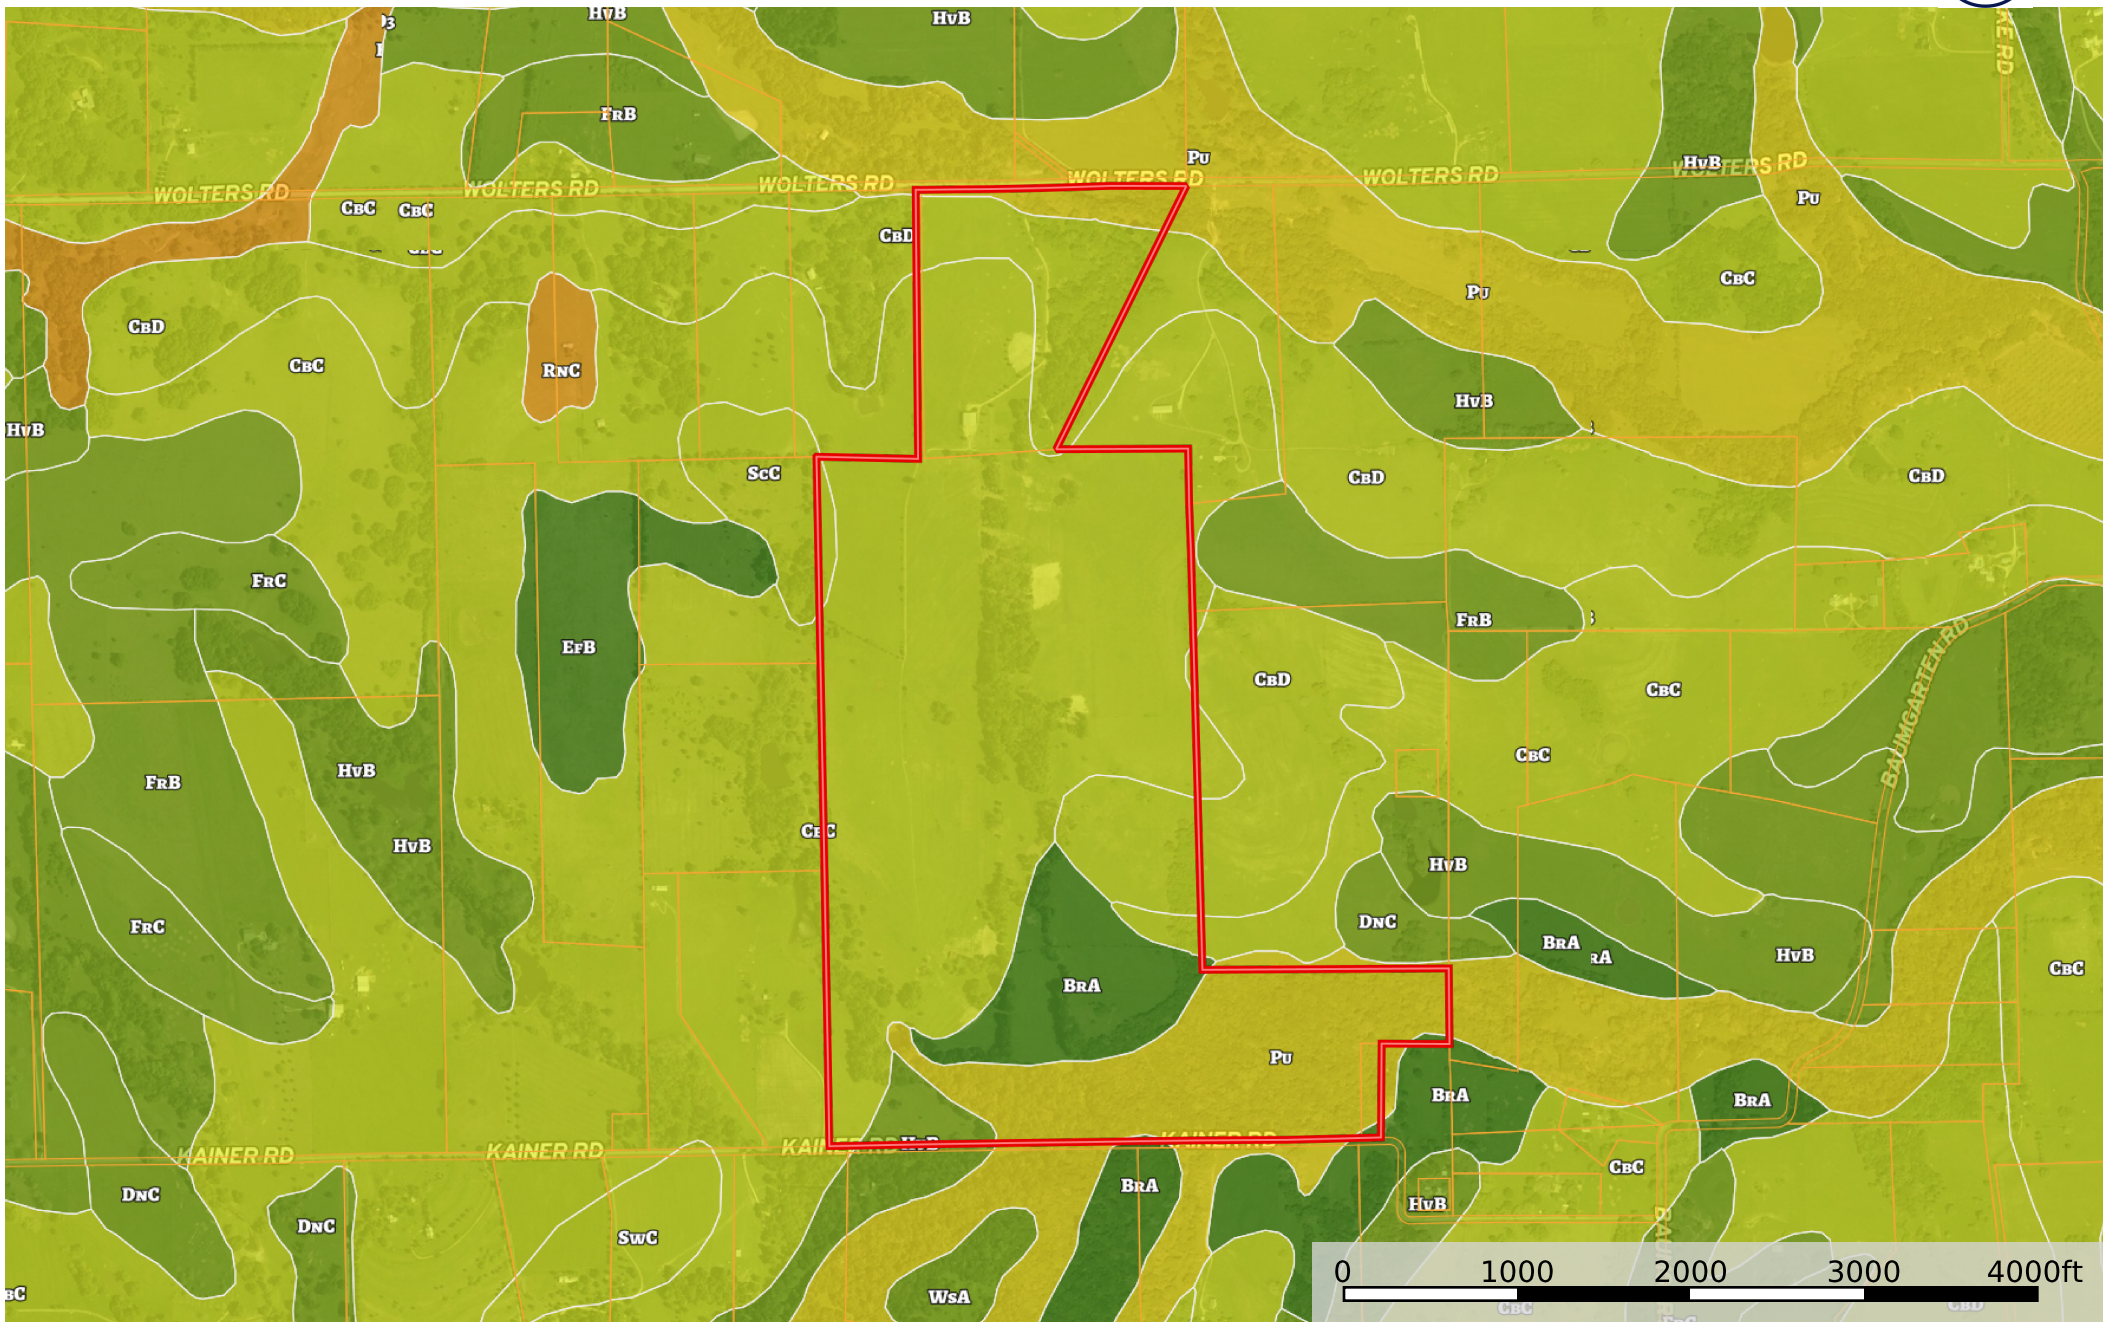

Twin Creek Ranch, 265.39 Acres, Wolters and Kainer Rd, Fayette County, Texas, 265.39 AC +/-

Boundary