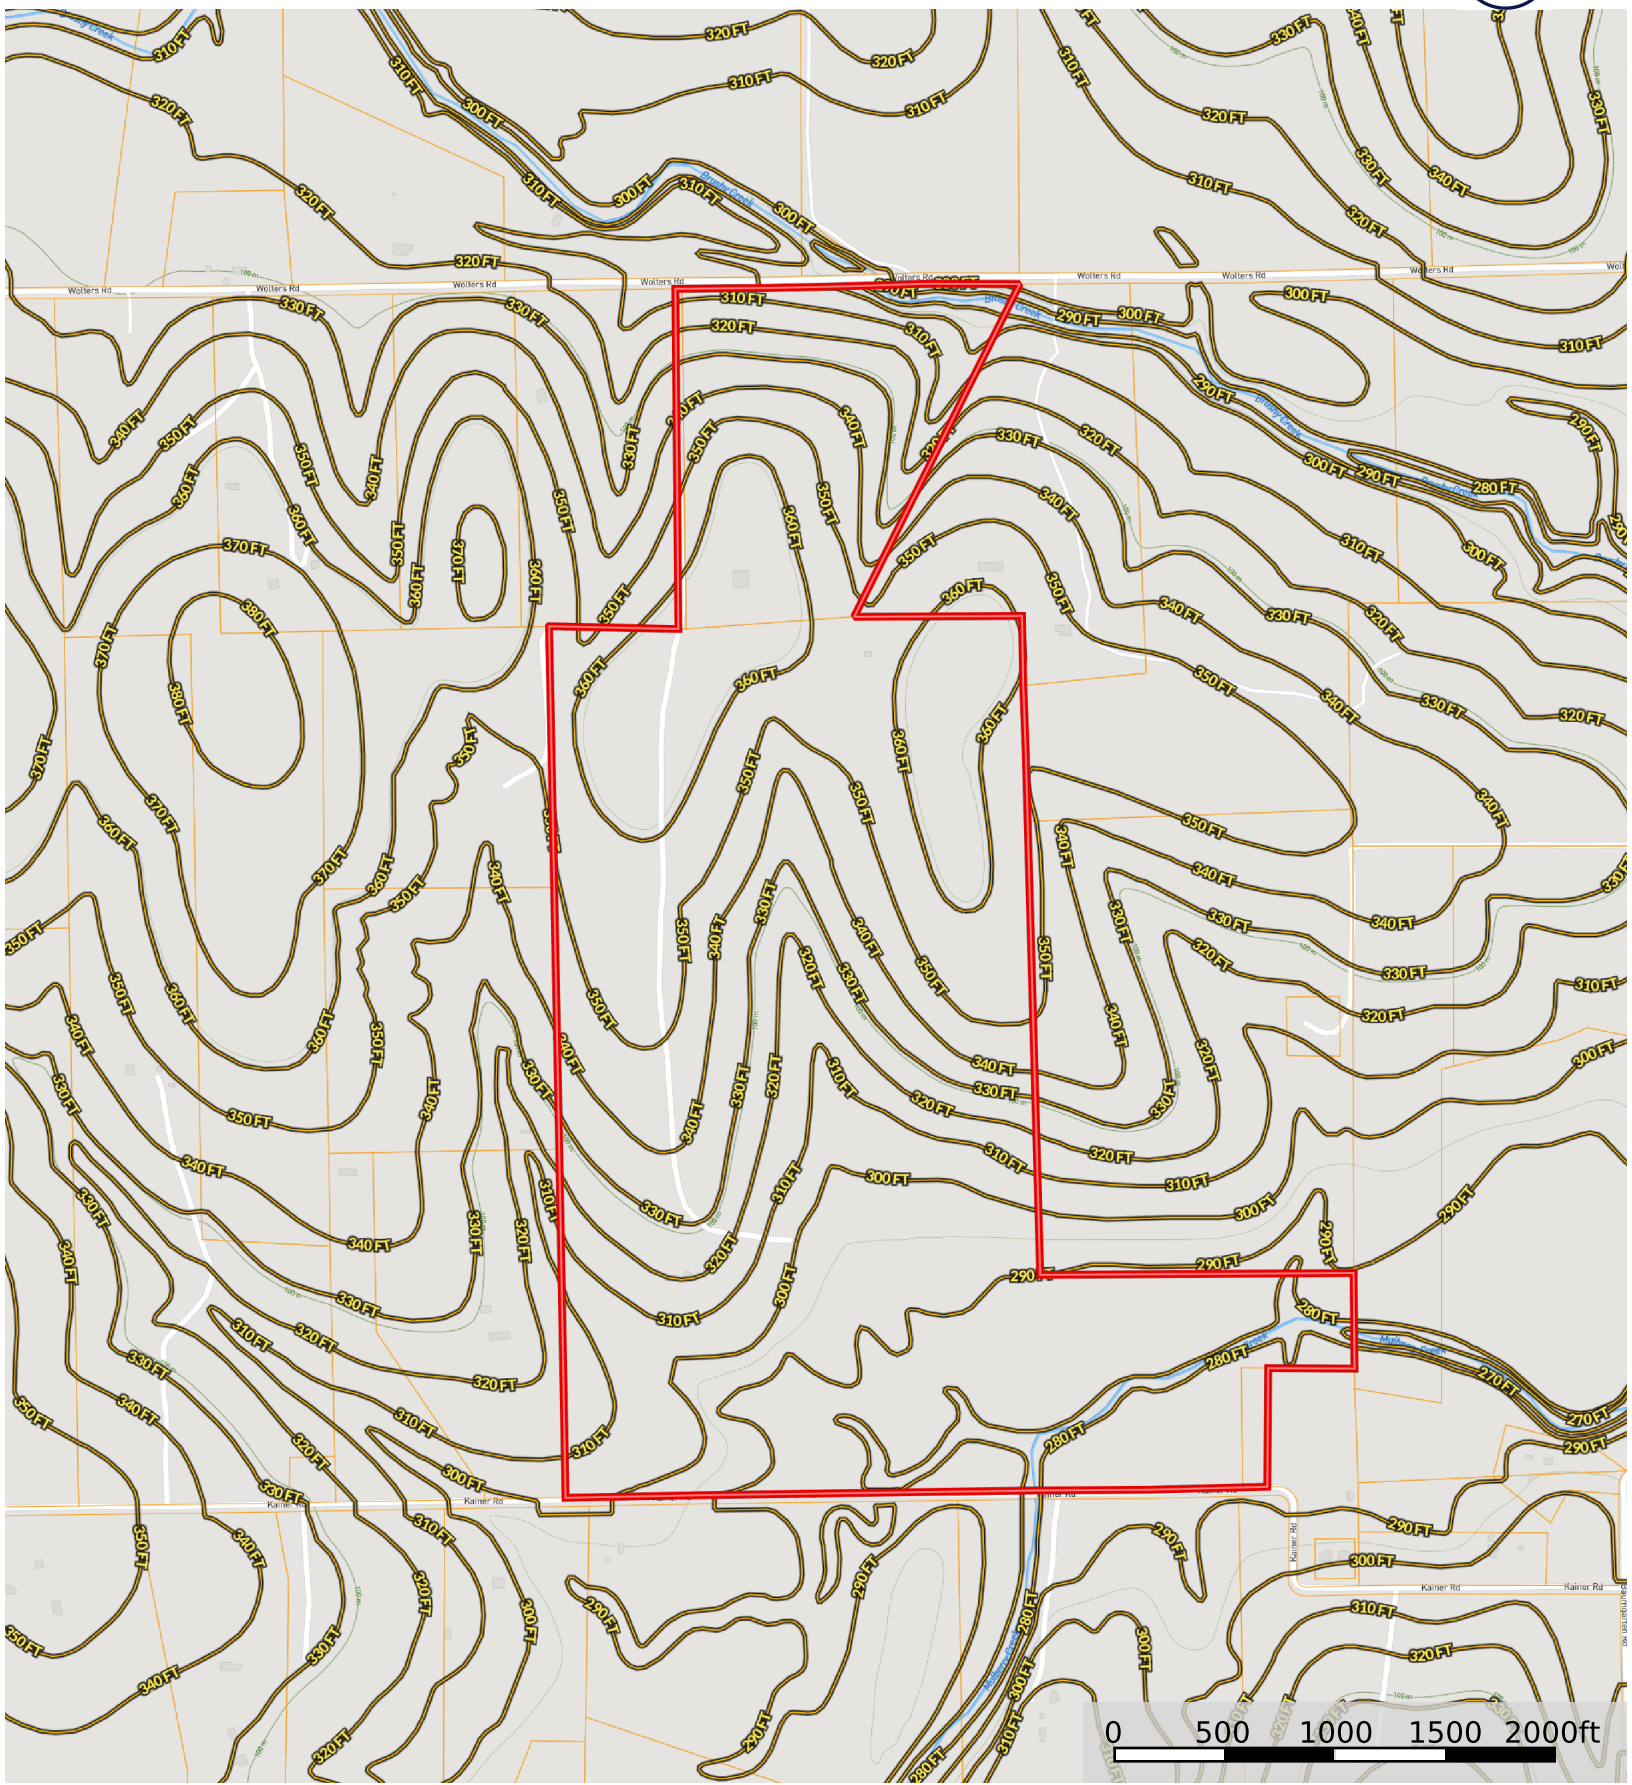

Twin Creek Ranch, 265.39 Acres, Wolters and Kainer Rd, Fayette County, Texas, 265.39 AC +/-

Boundary