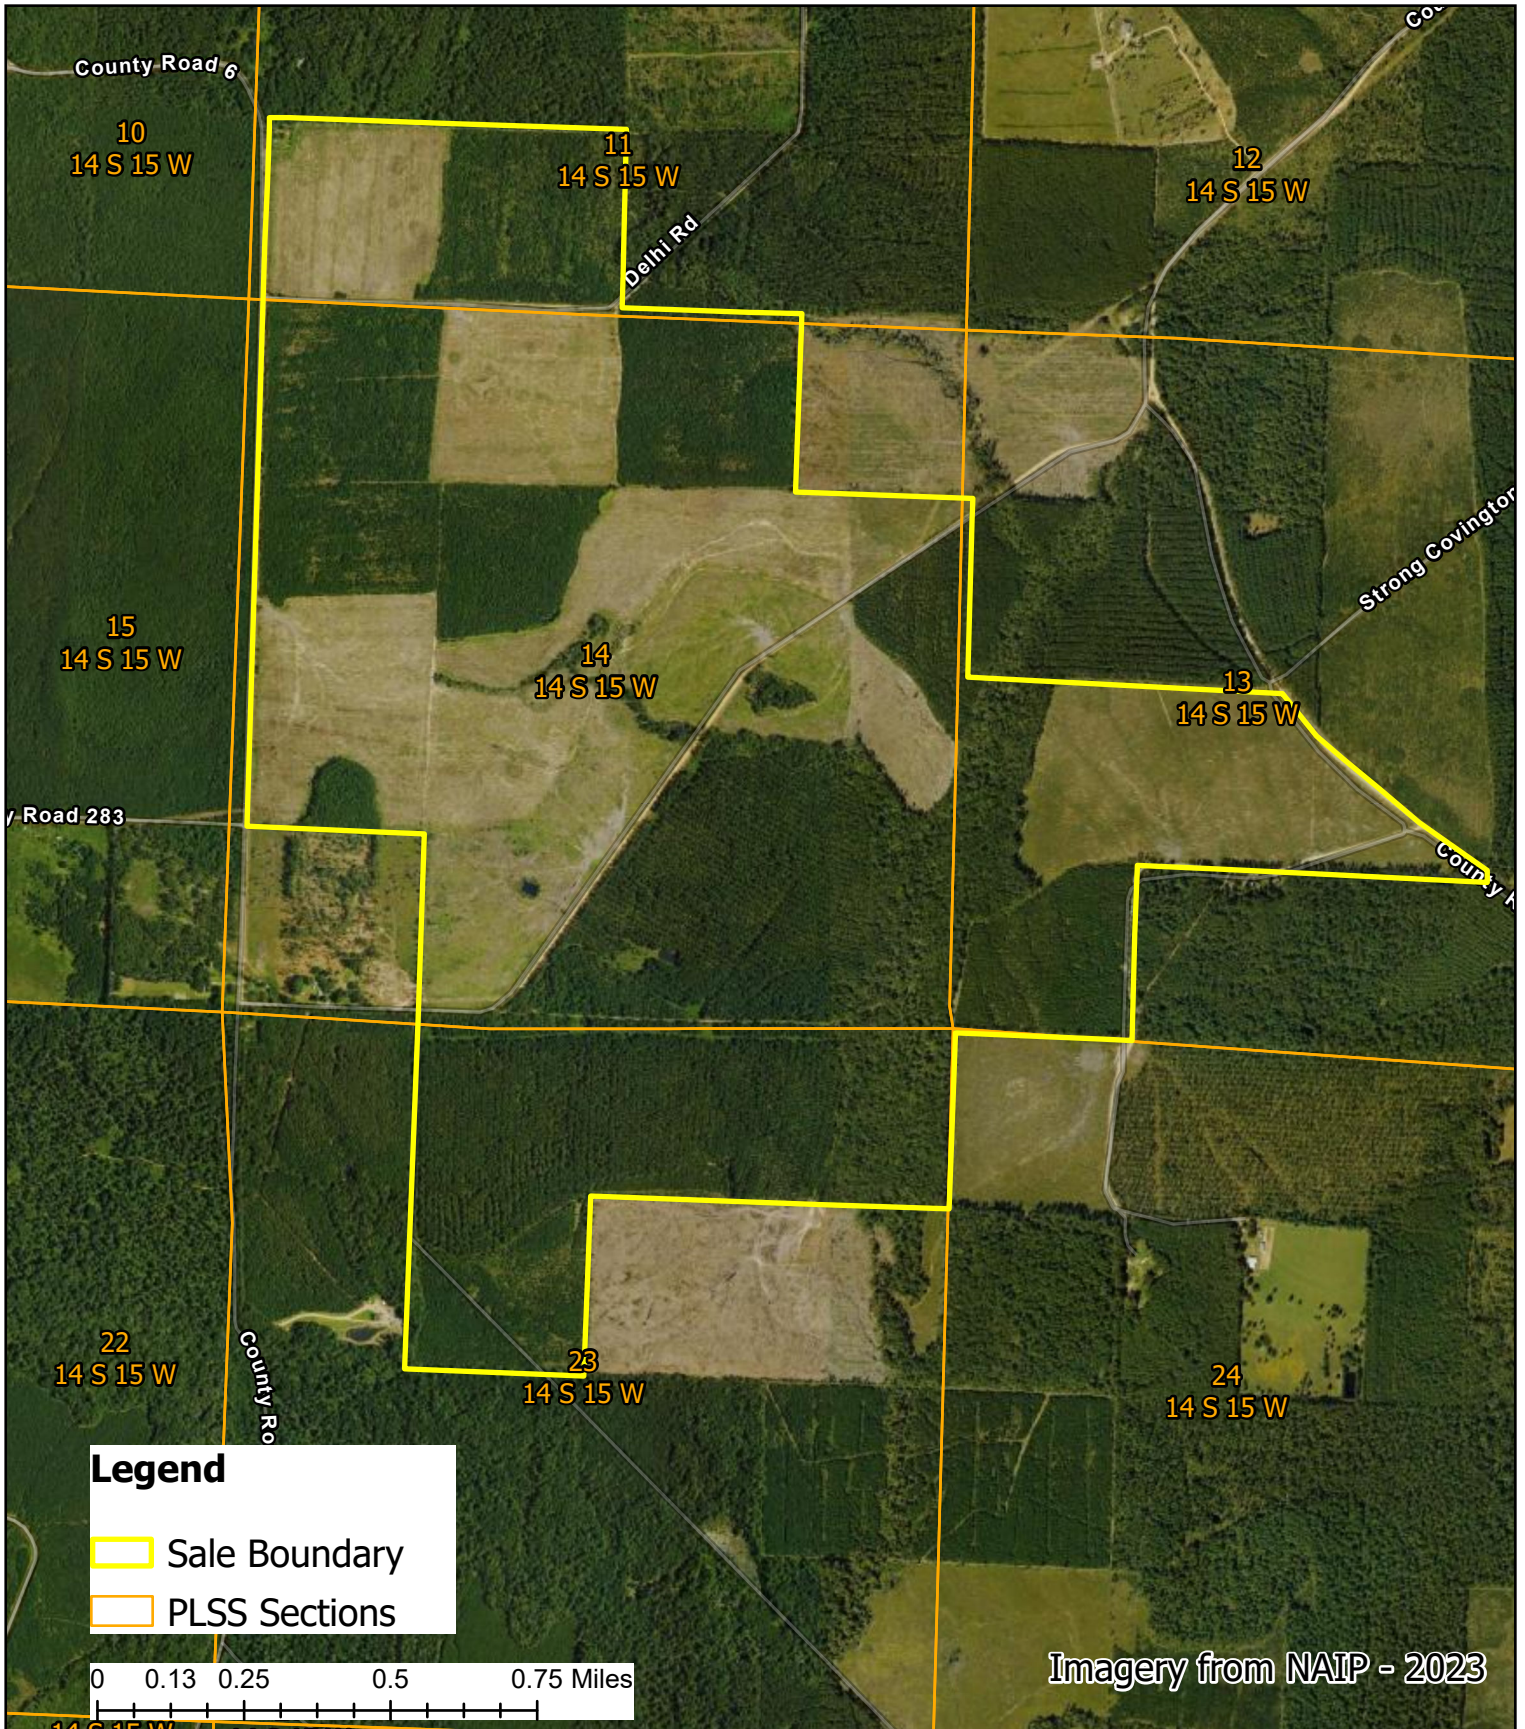

# Tract 5: Delhi Rd. - 959 acres+/-

Calhoun County, AR - Legal description provided on pages 3-4

## Legend

-  Sale Boundary
-  PLSS Sections

0 0.13 0.25 0.5 0.75 Miles

Imagery from NAIP - 2023