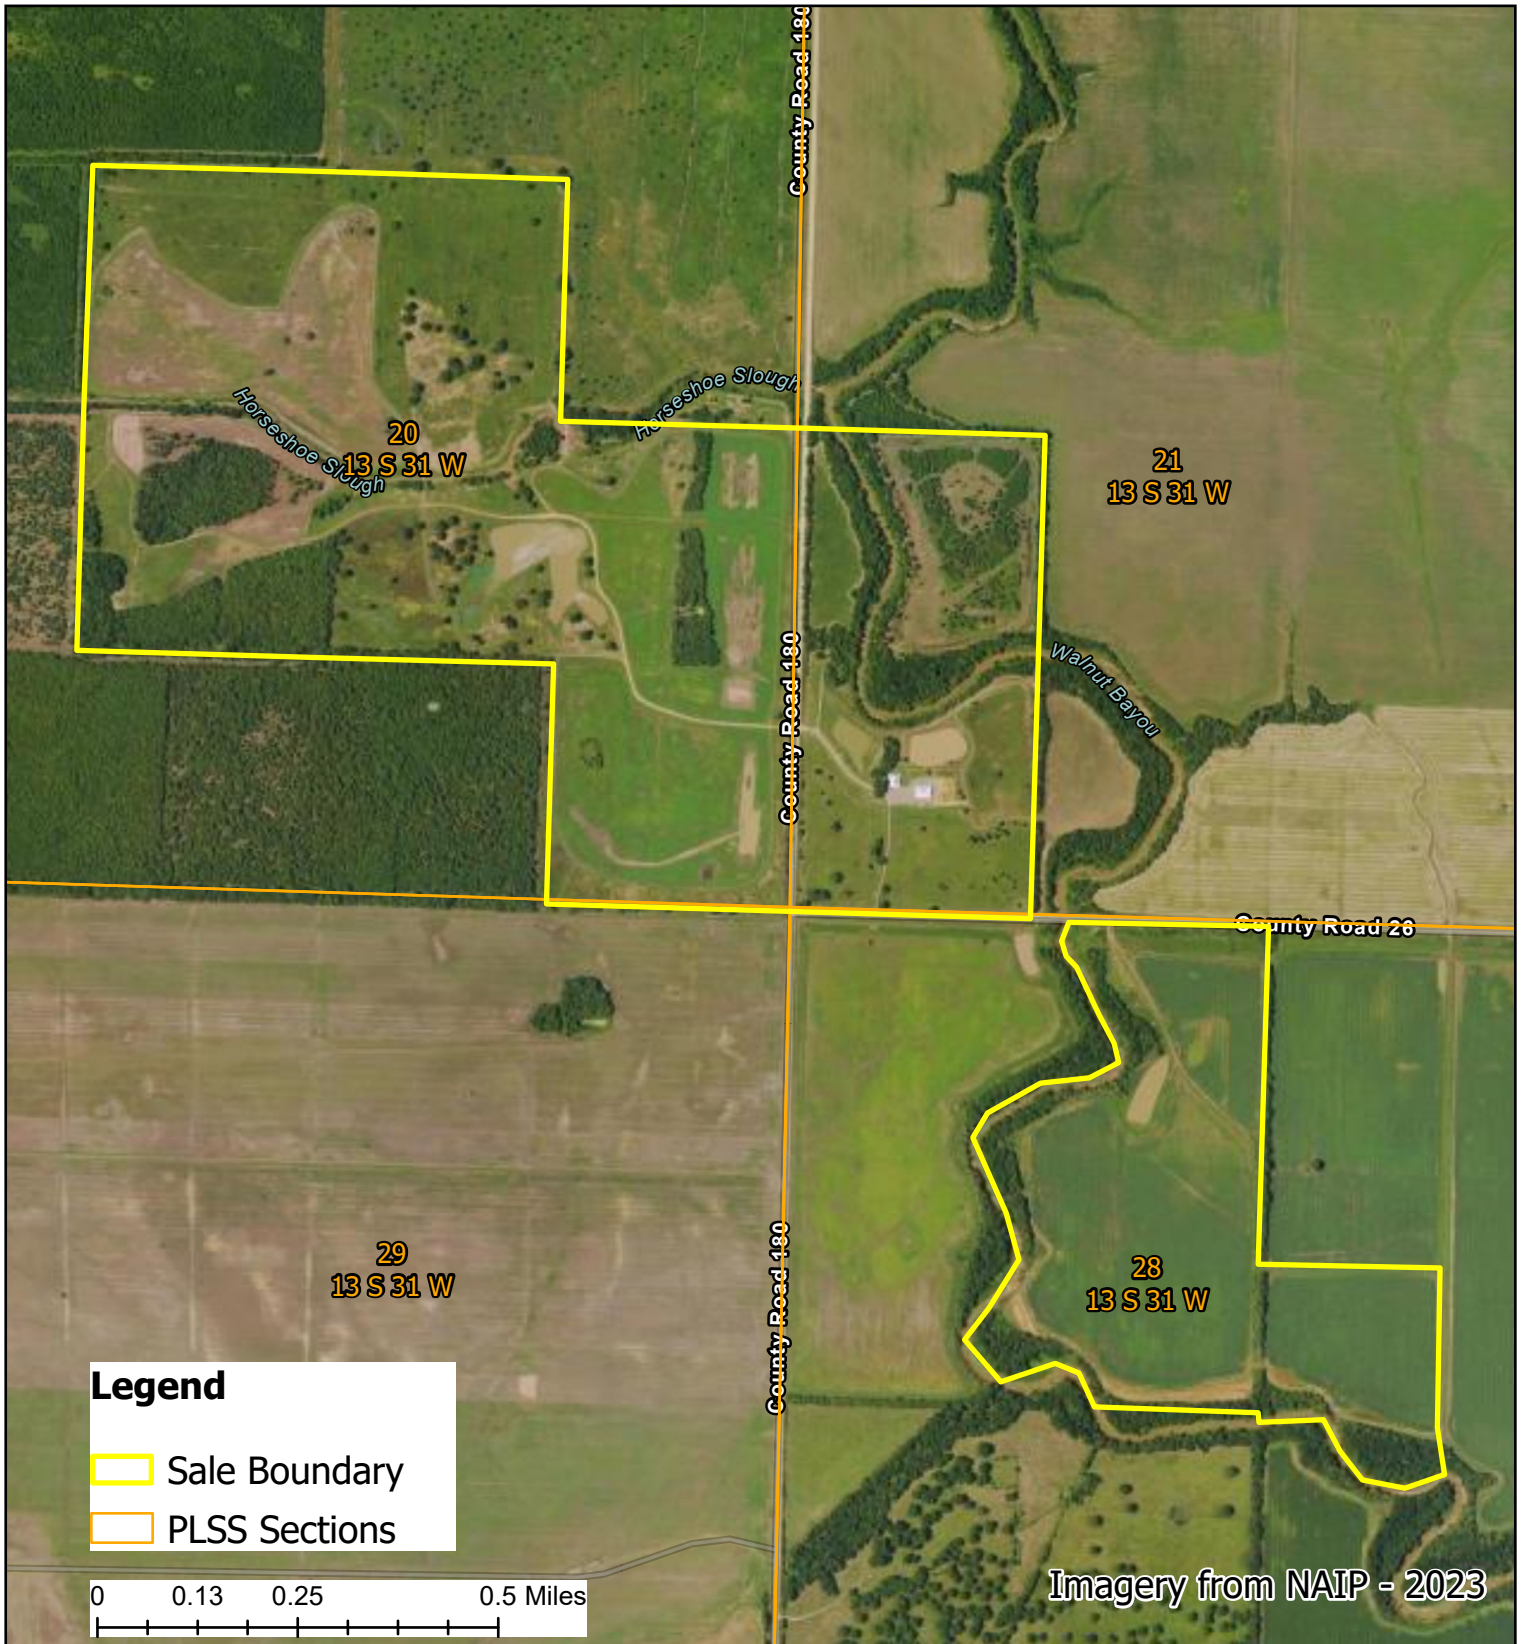

# Pecan Flats Sporting Lodge - Aerial Map

E 1/2 SE 1/4, SE 1/4 NE 1/4, NW 1/4 SE 1/4, NE 1/4 SW 1/4, SE 1/4 NW 1/4 in Section 20, W 1/2 SW 1/4 Section 21, Part of NW 1/4 lying east of Walnut Bayou, Part of SW 1/4 NE 1/4, Part of NW 1/4 SE 1/4 lying north and east of Walnut Bayou in Section 28, Township 13 South, Range 31 West in Little River County, AR 422 acres +/-

**Legend**

- Sale Boundary
- PLSS Sections

Imagery from NAIP - 2023

This map and all information it contains is provided "AS IS," as a courtesy to potential buyers. Potential buyers should make their own determination regarding the accuracy of the information provided. Neither the seller, DDK Forestry & Real Estate (DDK), their subsidiaries, affiliates nor representatives warrant the accuracy, adequacy or completeness of any information contained herein regarding the property, its condition, boundaries, access, acreage, or timber stand information. DDK expressly disclaims liability for errors or omissions.