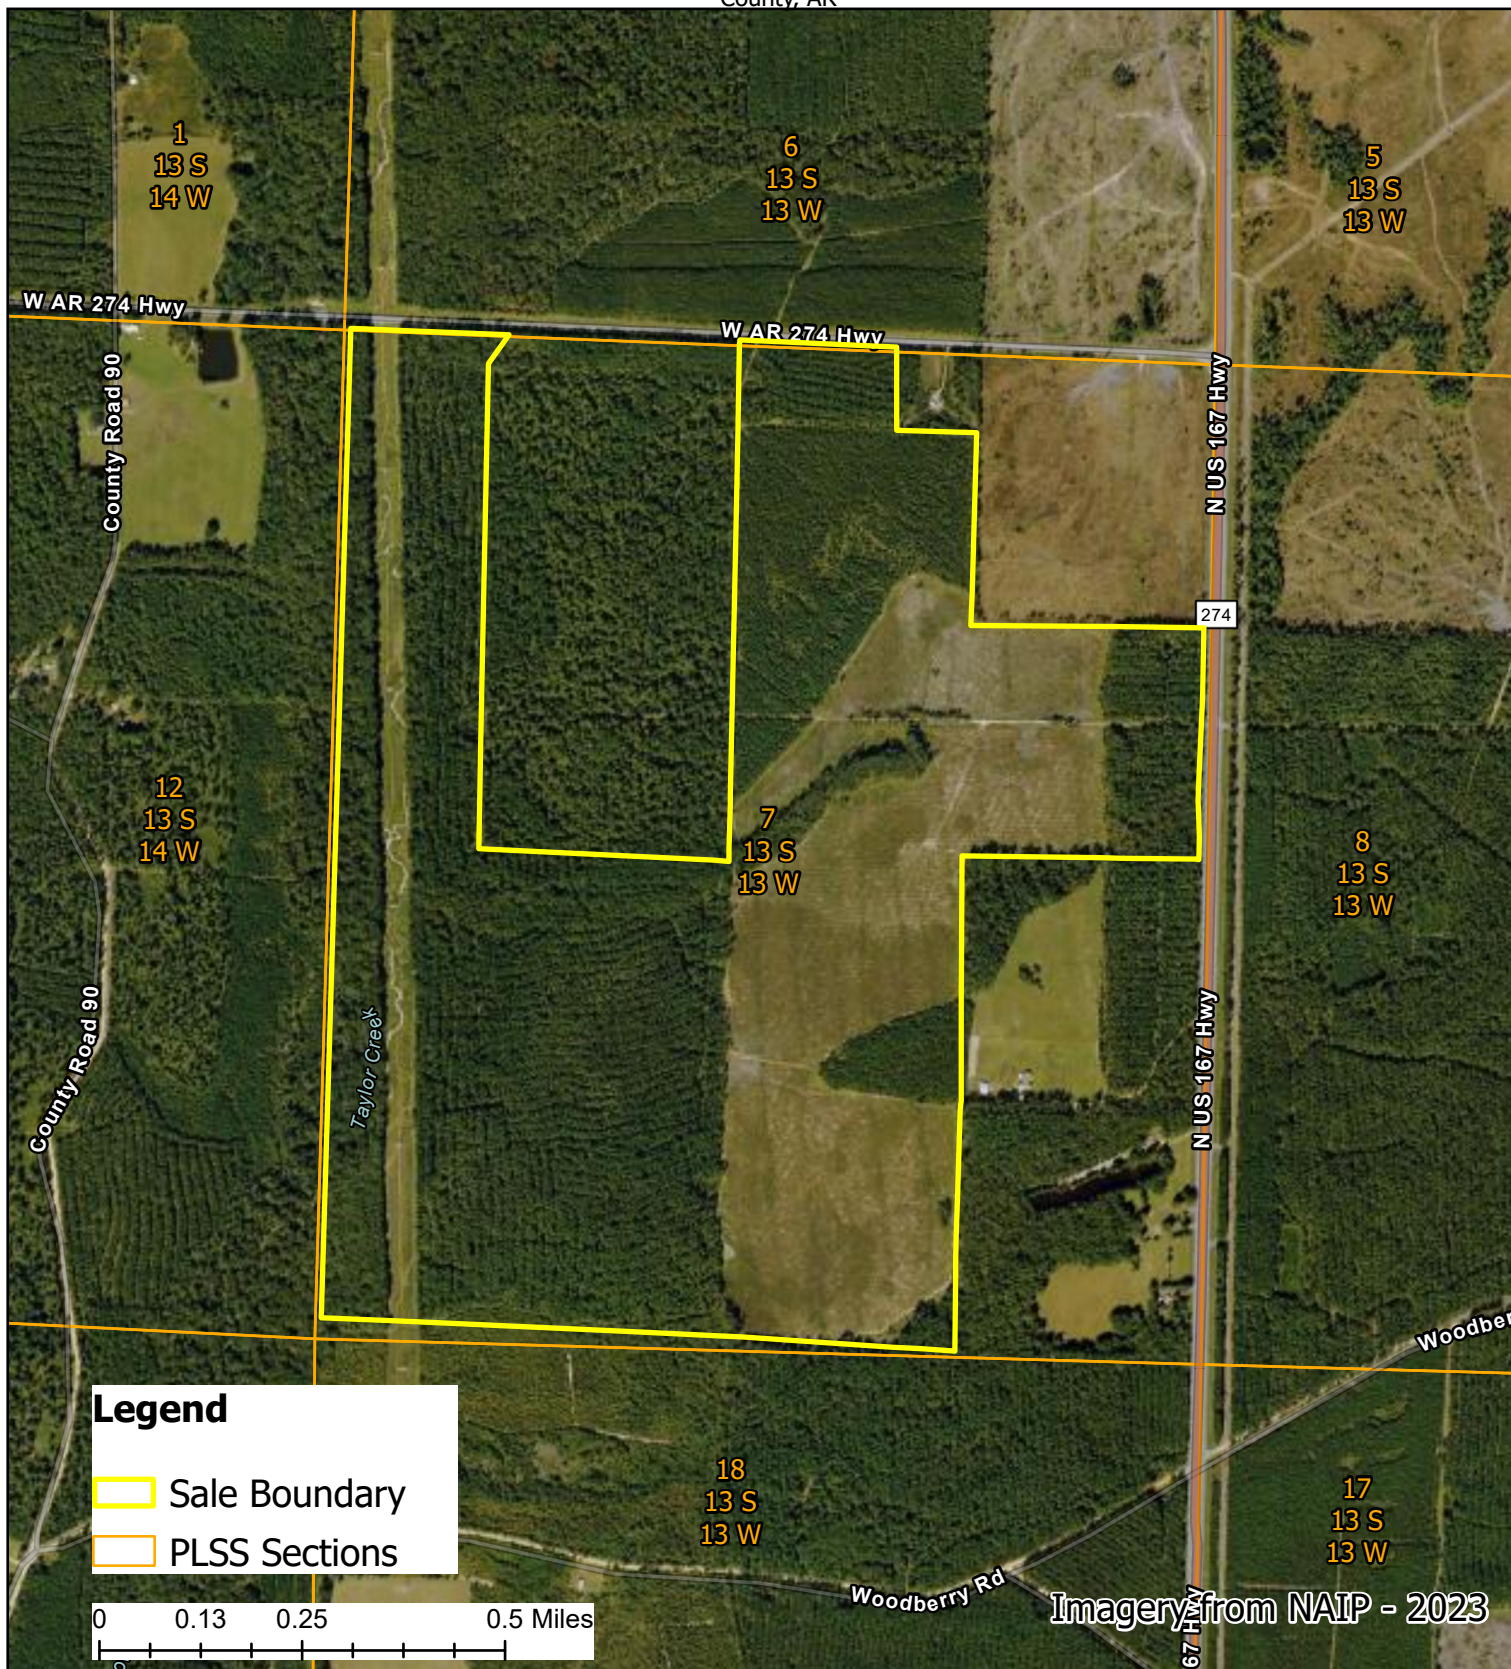

Pinnacle Timberlands Tract 3- Aerial Map

Approximately 366 acres +/-

The W1/2 of the SE1/4 of Section 7, Township 13 South, Range 13 West, the S1/2 of the NE 1/4, the NW1/4 of NE1/4 less and except 20 ac in the NE corner of Section 7, Township 13 South, Range 13 West in Calhoun County, AR

Legend

- Sale Boundary
- PLSS Sections