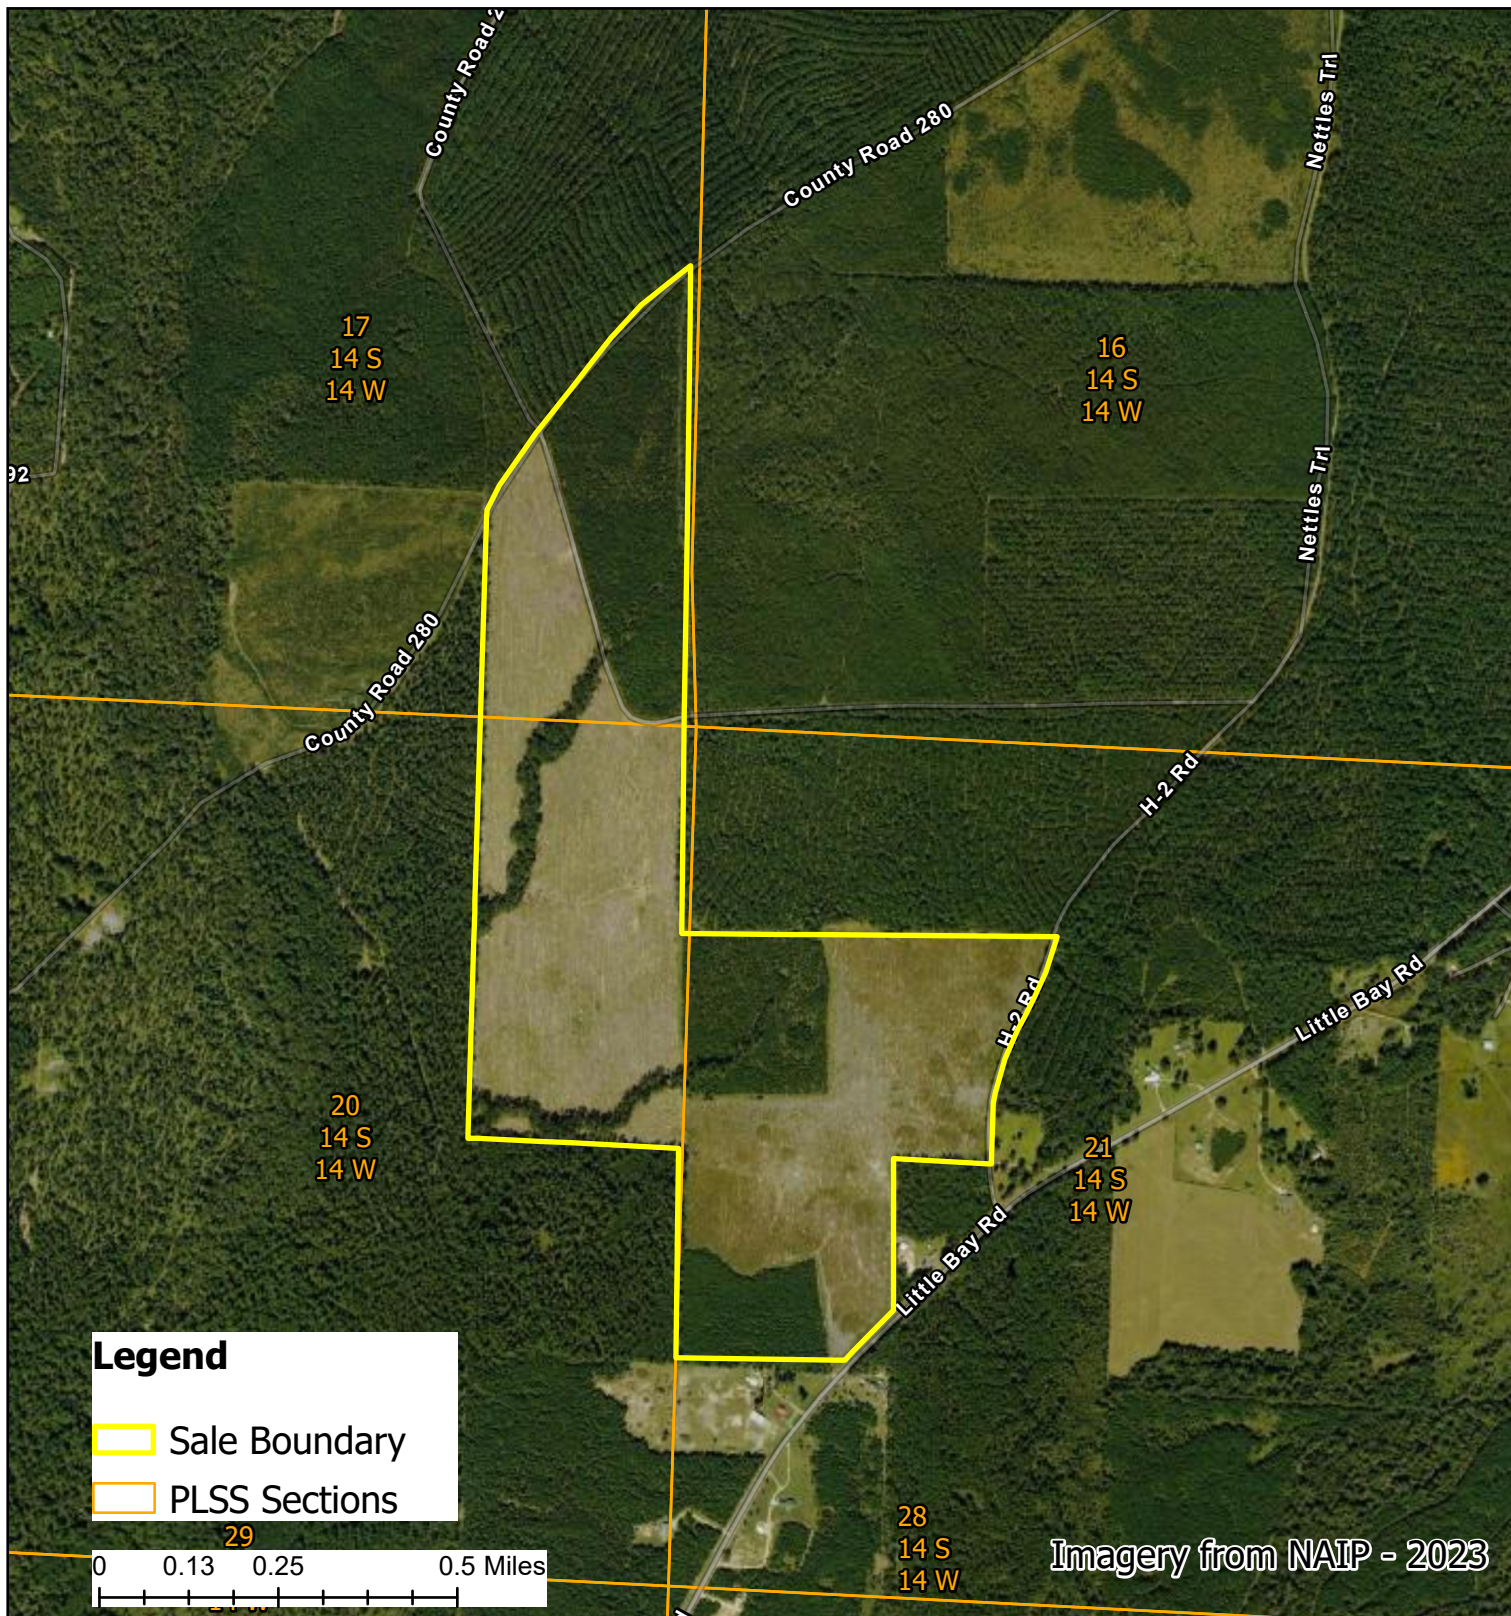

Pinnacle Timberlands Tract 6- Aerial Map

Approximately 239 acres +/-

Part of the E1/2 of Section 17, Township 14 South, Range 14 West Calhoun County Rd 280 as New Boundary, E1/2 of NE1/4 of Section 20, Township 14 South, Range 14 West, NW1/4 of SW1/4 Part of S1/2 of NW1/4 of NW1/4 h-2 Rd as Eastern Boundary of Section 21, Township 14 South, Range 14 West in Calhoun County, AR

Legend

- Sale Boundary
- PLSS Sections